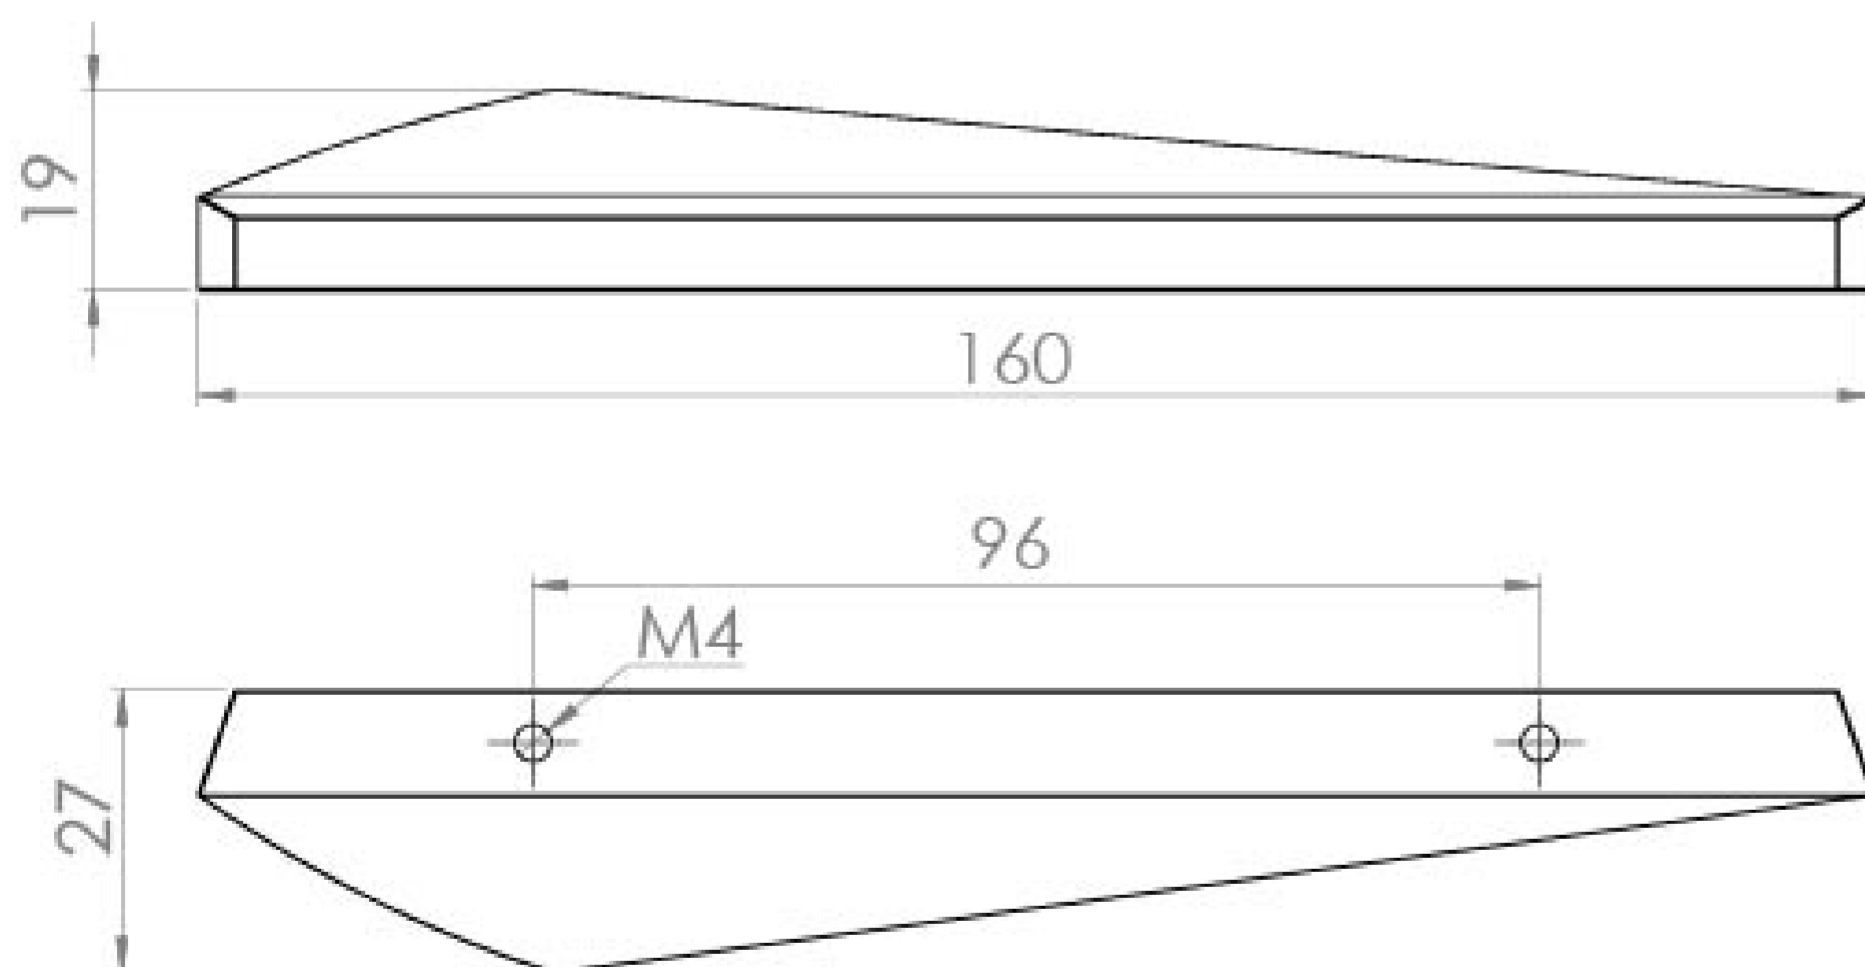

TOKYO 160MM RIGHT HAND HANDLE - MATTE BLACK

PRODUCT INFORMATION

Finish:	Matte Black
Height:	267mm
Width:	160mm
Depth:	19mm
Material:	Zamac
Weight:	0.144kg
Fixing Centre Distance (mm)	96mm
Range Pairing	Austen, Frontier, Hyde, Kingsbury
Guarantee	2 years

Product Code: HDL23.MB

DESCRIPTION

Many of our units allow you to choose a handle and we have various style options you can go for.

This Tokyo handle is one of a kind; it's abstract and unsymmetrical angular design in matte black will modernize any furniture unit it's suited with.

This right hand handle works specifically for door units.

TECHNICAL DRAWING

Saneux reserves the right to alter the specifications and product range without prior notice. Dimensions are given as a guide only. Dimensions should not be used for surrounding furniture, fixtures and fittings until the product is on site.