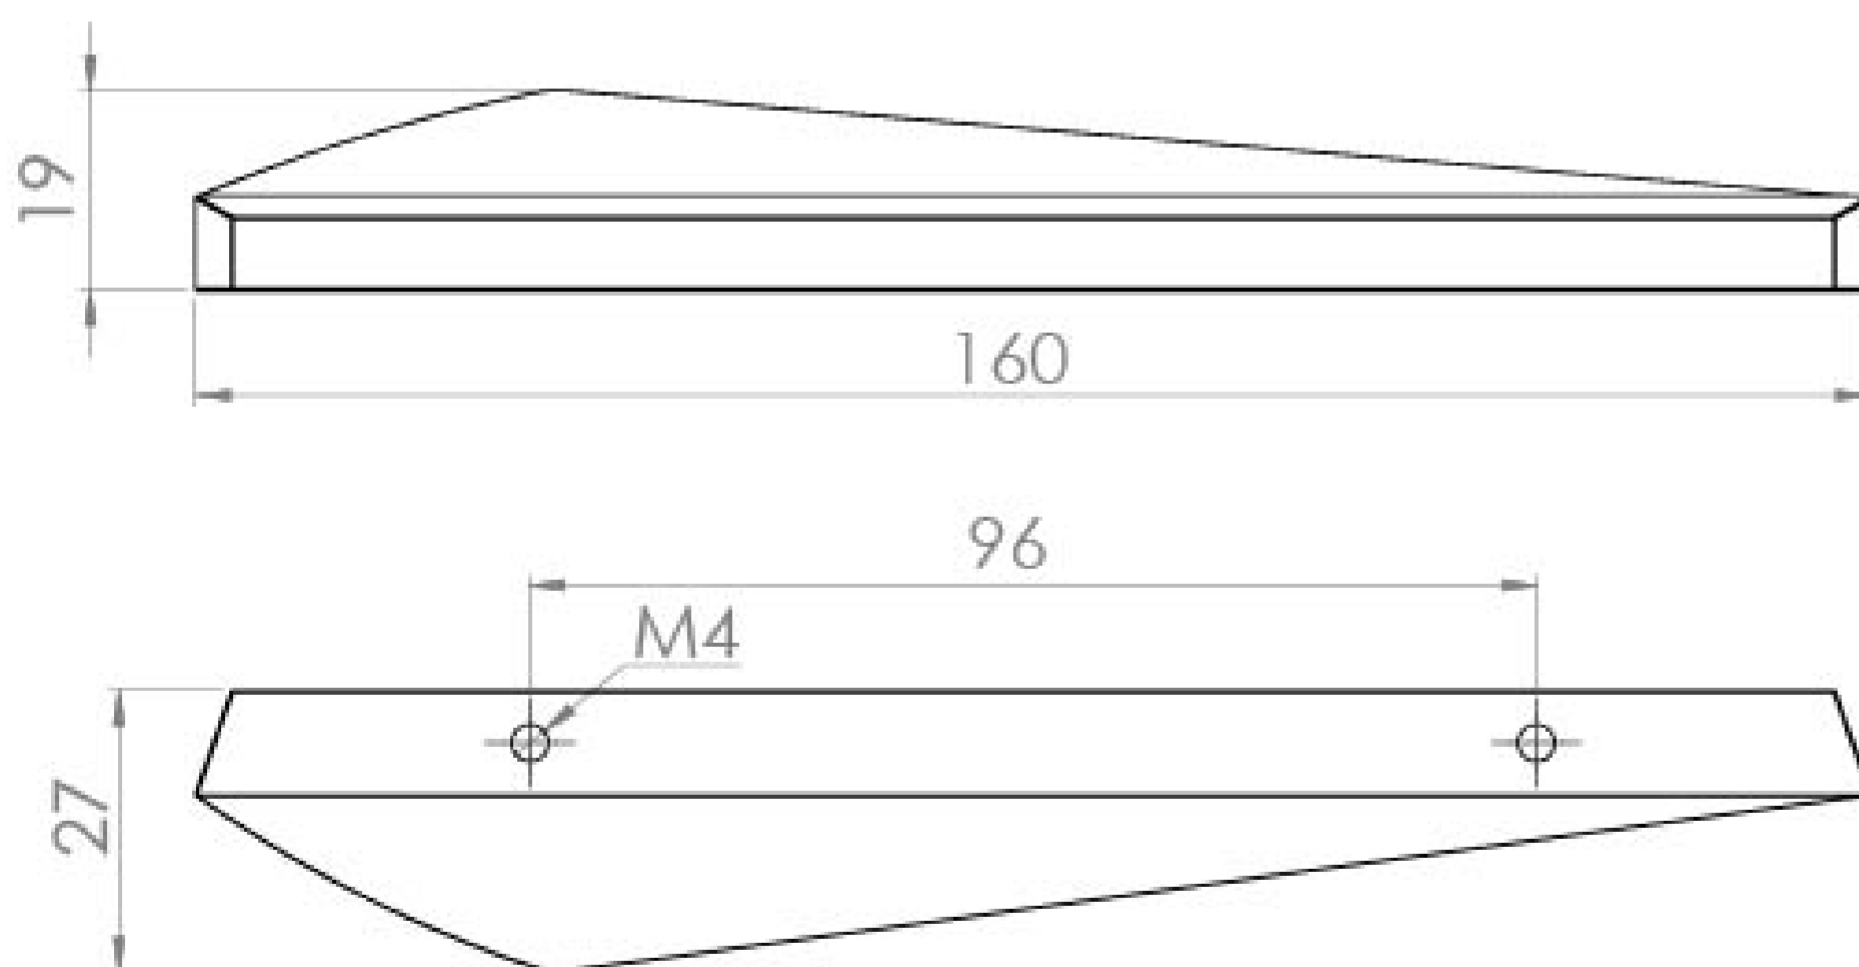

TOKYO 160MM RIGHT HAND HANDLE - MATTE BLACK

PRODUCT INFORMATION

Finish:	Matte Black
Height:	267mm
Width:	160mm
Depth:	19mm
Material:	Zamac
Weight:	0.144kg
Fixing Centre Distance (mm)	96mm
Range Pairing:	Austen, Frontier, Hyde, Kingsbury
Guarantee:	2 years

Product Code: HDL23.MB

DESCRIPTION

Many of our units allow you to choose a handle and we have various style options you can go for.

This Tokyo handle is one of a kind; it's abstract and unsymmetrical angular design in matte black will modernize any furniture unit it's suited with.

This right hand handle works specifically for door units.

TECHNICAL DRAWING

Saneux reserves the right to alter the specifications and product range without prior notice. Dimensions are given as a guide only. Dimensions should not be used for surrounding furniture, fixtures and fittings until the product is on site.