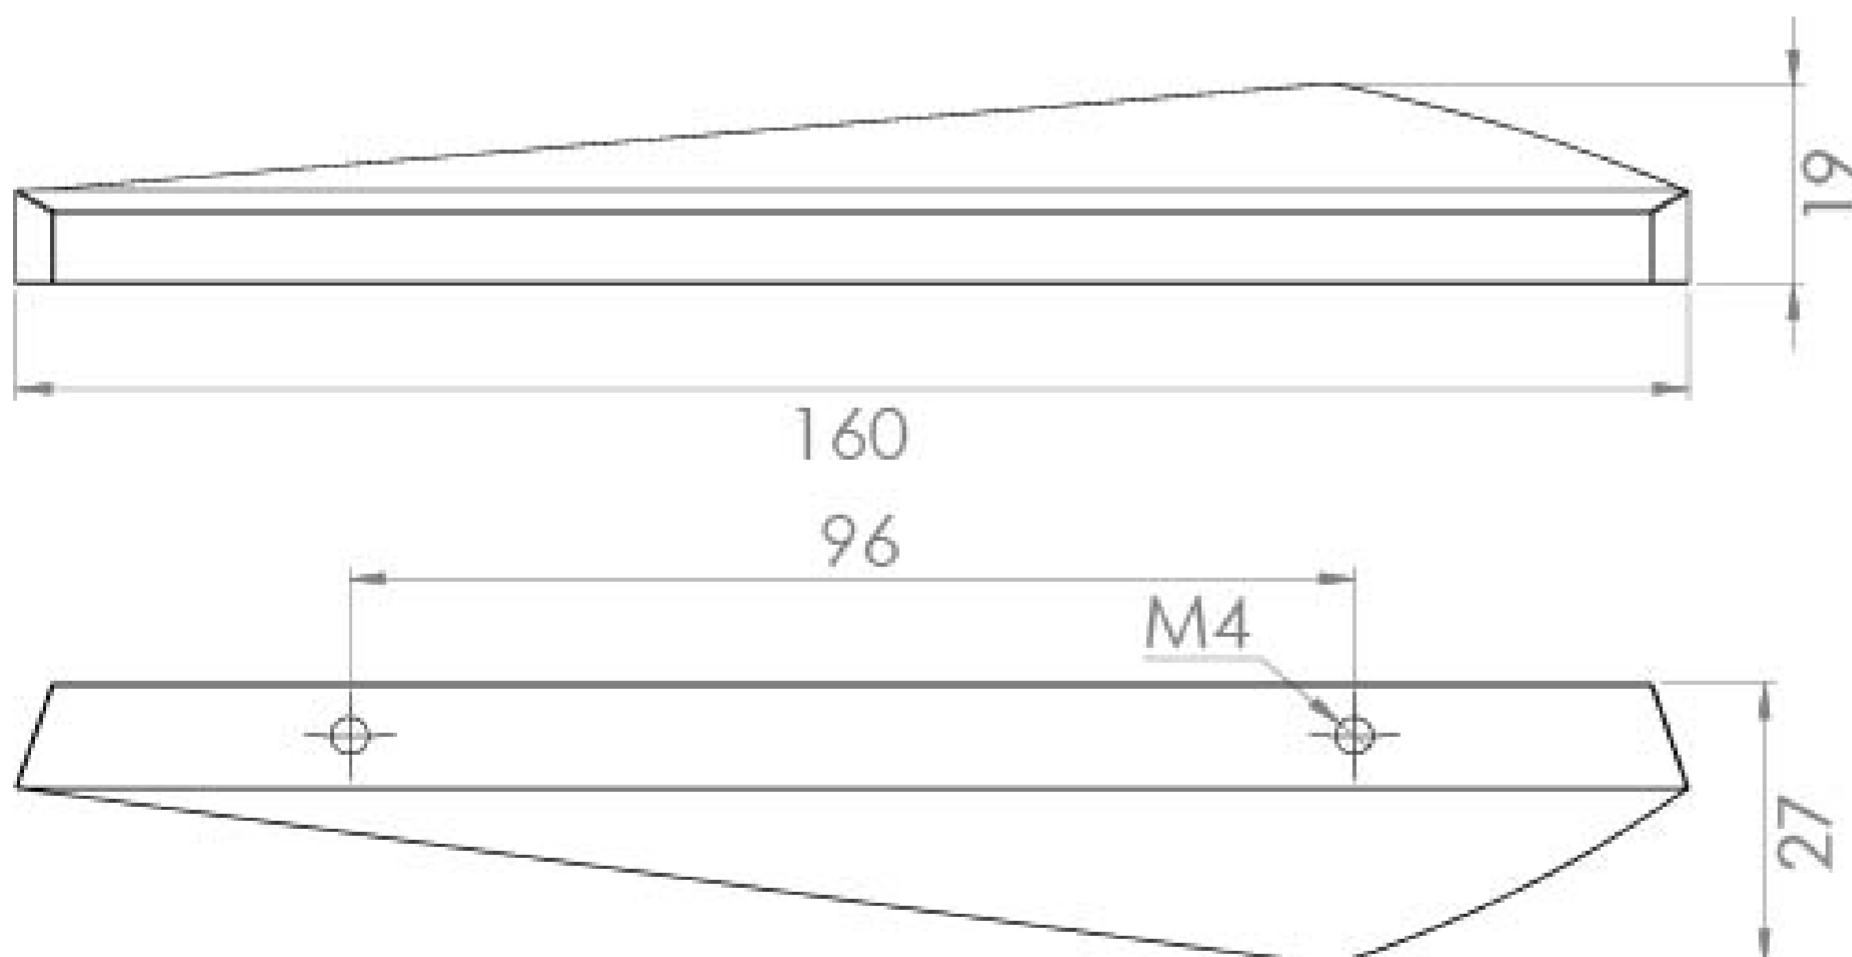

TOKYO 160MM LEFT HAND HANDLE - MATTE BLACK

Product Code: HDL22.MB

PRODUCT INFORMATION

Finish:	Matte Black
Height:	267mm
Width:	160mm
Depth:	19mm
Material:	Zamac
Weight:	0.14kg
Fixing Centre Distance (mm)	96mm
Range Pairing:	Austen, Frontier, Hyde, Kingsbury
Guarantee:	2 years

DESCRIPTION

Many of our units allow you to choose a handle and we have various style options you can go for.

This Tokyo handle is one of a kind; it's abstract and unsymmetrical angular design in matte black will modernize any furniture unit it's suited with.

This left hand handle works specifically for door units.

TECHNICAL DRAWING

Saneux reserves the right to alter the specifications and product range without prior notice. Dimensions are given as a guide only. Dimensions should not be used for surrounding furniture, fixtures and fittings until the product is on site.