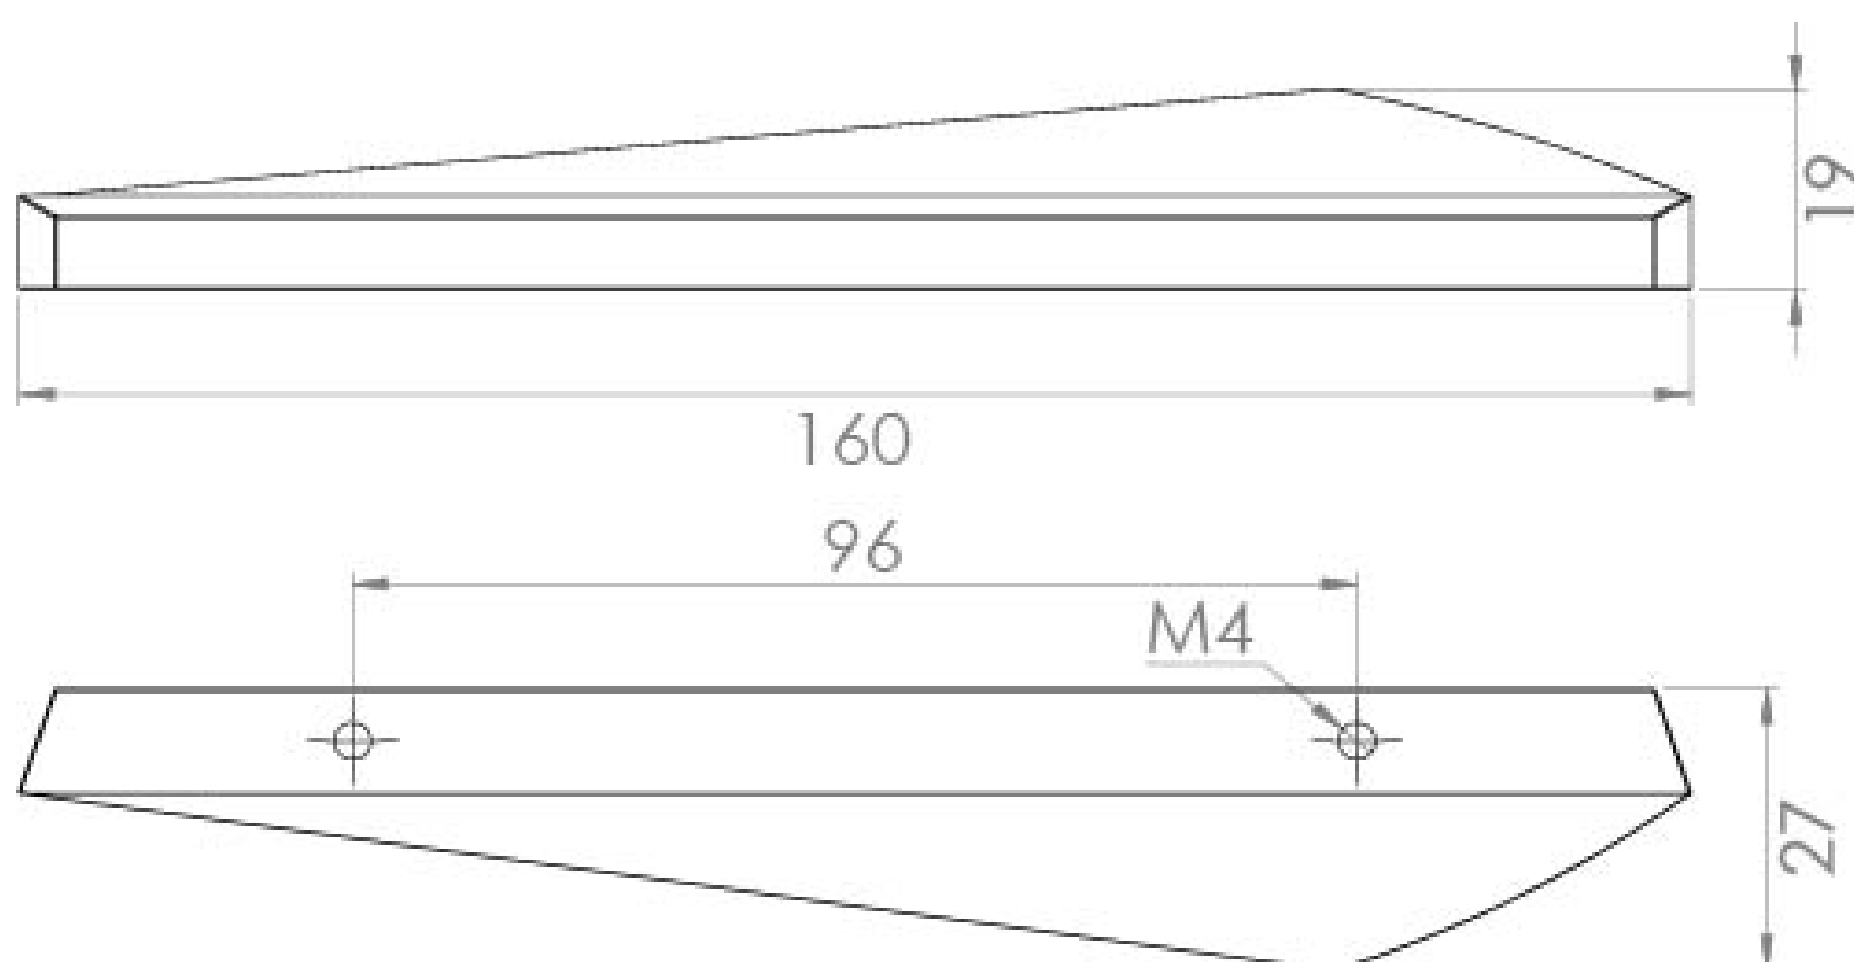

TOKYO 160MM LEFT HAND HANDLE - MATTE BLACK

Product Code: HDL22.MB

PRODUCT INFORMATION

Finish:	Matte Black
Height:	267mm
Width:	160mm
Depth:	19mm
Material:	Zamac
Weight:	0.14kg
Fixing Centre Distance (mm)	96mm
Range Pairing:	Austen, Frontier, Hyde, Kingsbury
Guarantee:	2 years

DESCRIPTION

Many of our units allow you to choose a handle and we have various style options you can go for.

This Tokyo handle is one of a kind; it's abstract and unsymmetrical angular design in matte black will modernize any furniture unit it's suited with.

This left hand handle works specifically for door units.

TECHNICAL DRAWING

Saneux reserves the right to alter the specifications and product range without prior notice. Dimensions are given as a guide only. Dimensions should not be used for surrounding furniture, fixtures and fittings until the product is on site.