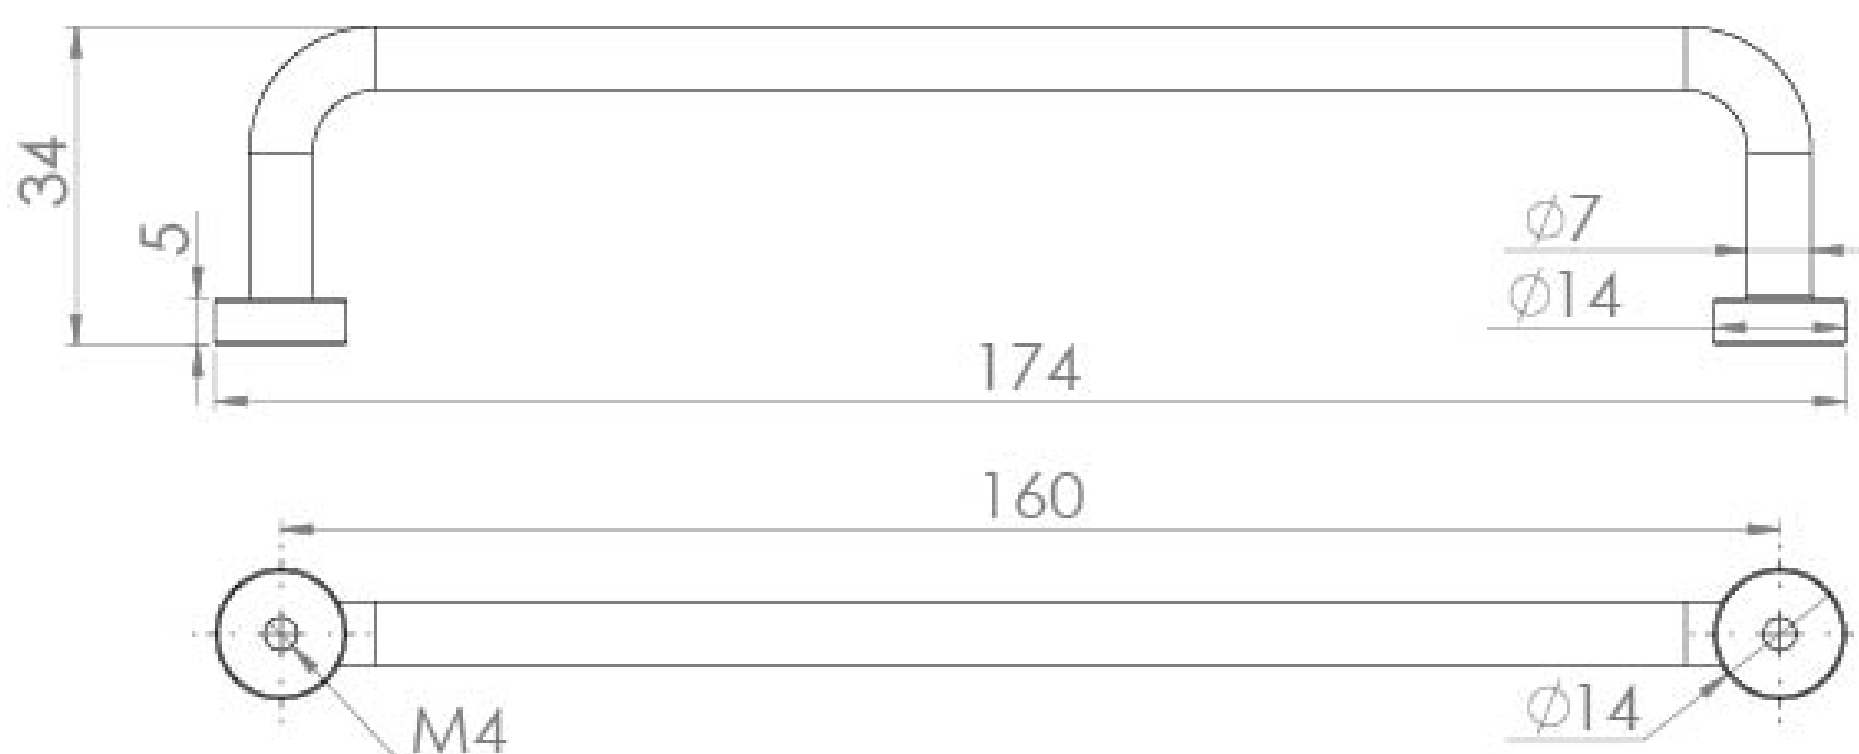

YORK 160MM HANDLE - MATTE BLACK

Product Code: HDL11.MB

PRODUCT INFORMATION

Finish:	Matte Black
Height:	14mm
Width:	174mm
Depth:	34mm
Material:	Zamac
Weight:	0.2kg
Fixing Centre Distance (mm)	160mm
Range Pairing:	Austen, Frontier, Hyde, Kingsbury
Guarantee:	2 years

DESCRIPTION

Many of our units allow you to choose a handle and we have various style options you can go for.

This York handle in matte black is an effortlessly traditional style of handle that can suit both sharp and curved furniture.

This handle works with drawer and door units.

TECHNICAL DRAWING

Saneux reserves the right to alter the specifications and product range without prior notice. Dimensions are given as a guide only. Dimensions should not be used for surrounding furniture, fixtures and fittings until the product is on site.