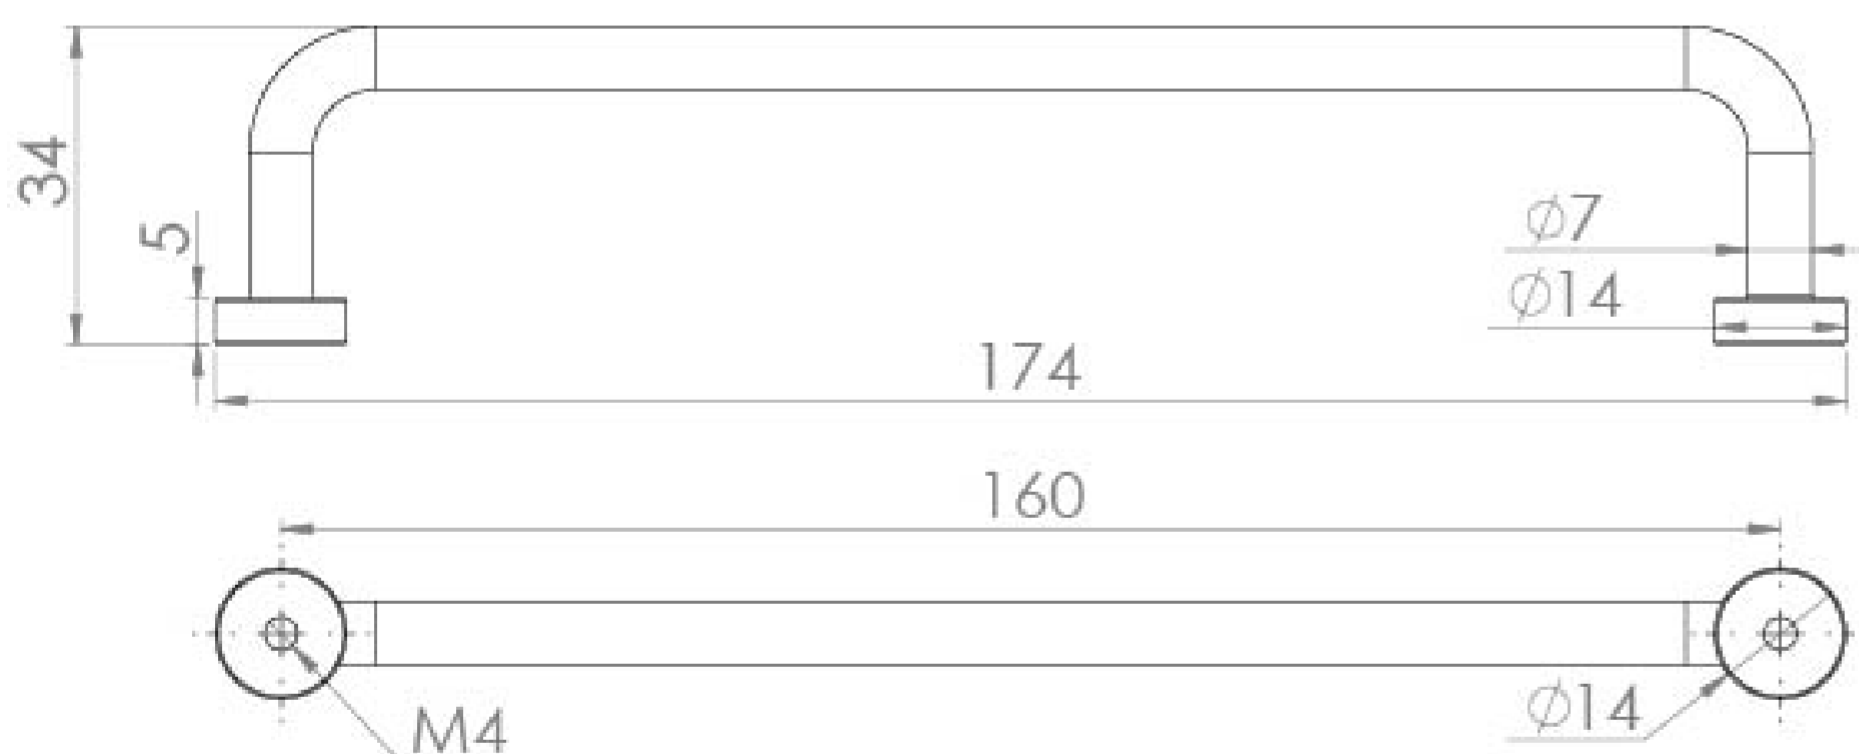

YORK 160MM HANDLE - MATTE BLACK

Product Code: HDL11.MB

PRODUCT INFORMATION

Finish:	Matte Black
Height:	14mm
Width:	174mm
Depth:	34mm
Material	Zamac
Weight	0.2kg
Fixing Centre Distance (mm)	160mm
Range Pairing	Austen, Frontier, Hyde, Kingsbury
Guarantee	2 years

DESCRIPTION

Many of our units allow you to choose a handle and we have various style options you can go for.

This York handle in matte black is an effortlessly traditional style of handle that can suit both sharp and curved furniture.

This handle works with drawer and door units.

TECHNICAL DRAWING

Saneux reserves the right to alter the specifications and product range without prior notice. Dimensions are given as a guide only. Dimensions should not be used for surrounding furniture, fixtures and fittings until the product is on site.