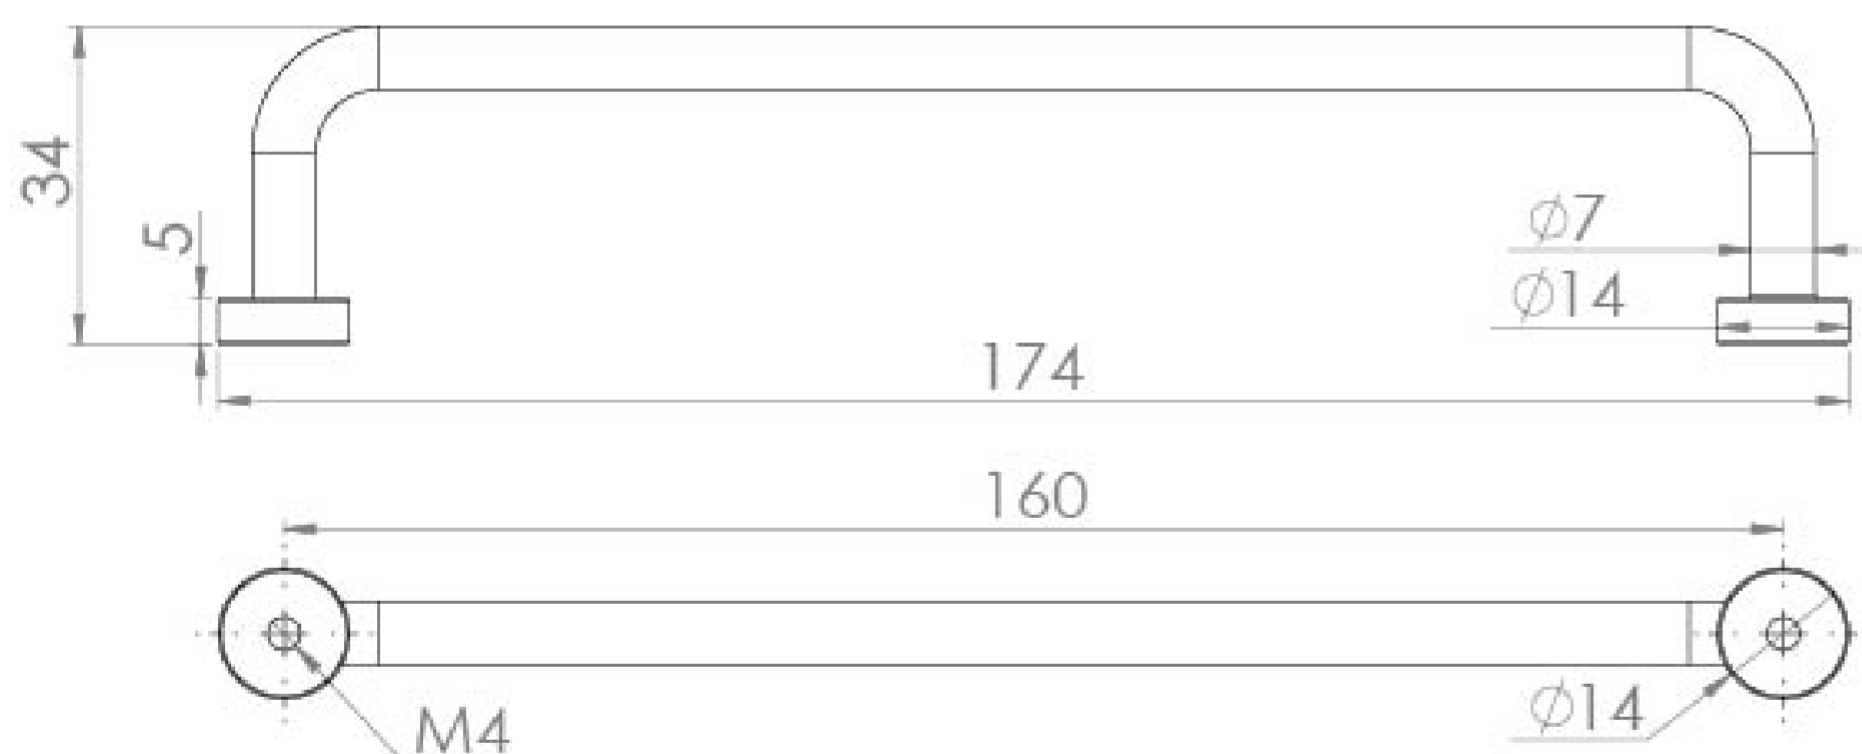

YORK 160MM HANDLE - MATTE BLACK

Product Code: HDL11.MB

PRODUCT INFORMATION

Finish:	Matte Black
Height:	14mm
Width:	174mm
Depth:	34mm
Material:	Zamac
Weight:	0.2kg
Fixing Centre Distance (mm)	160mm
Range Pairing:	Austen, Frontier, Hyde, Kingsbury
Guarantee:	2 years

DESCRIPTION

Many of our units allow you to choose a handle and we have various style options you can go for.

This York handle in matte black is an effortlessly traditional style of handle that can suit both sharp and curved furniture.

This handle works with drawer and door units.

TECHNICAL DRAWING

Saneux reserves the right to alter the specifications and product range without prior notice. Dimensions are given as a guide only. Dimensions should not be used for surrounding furniture, fixtures and fittings until the product is on site.