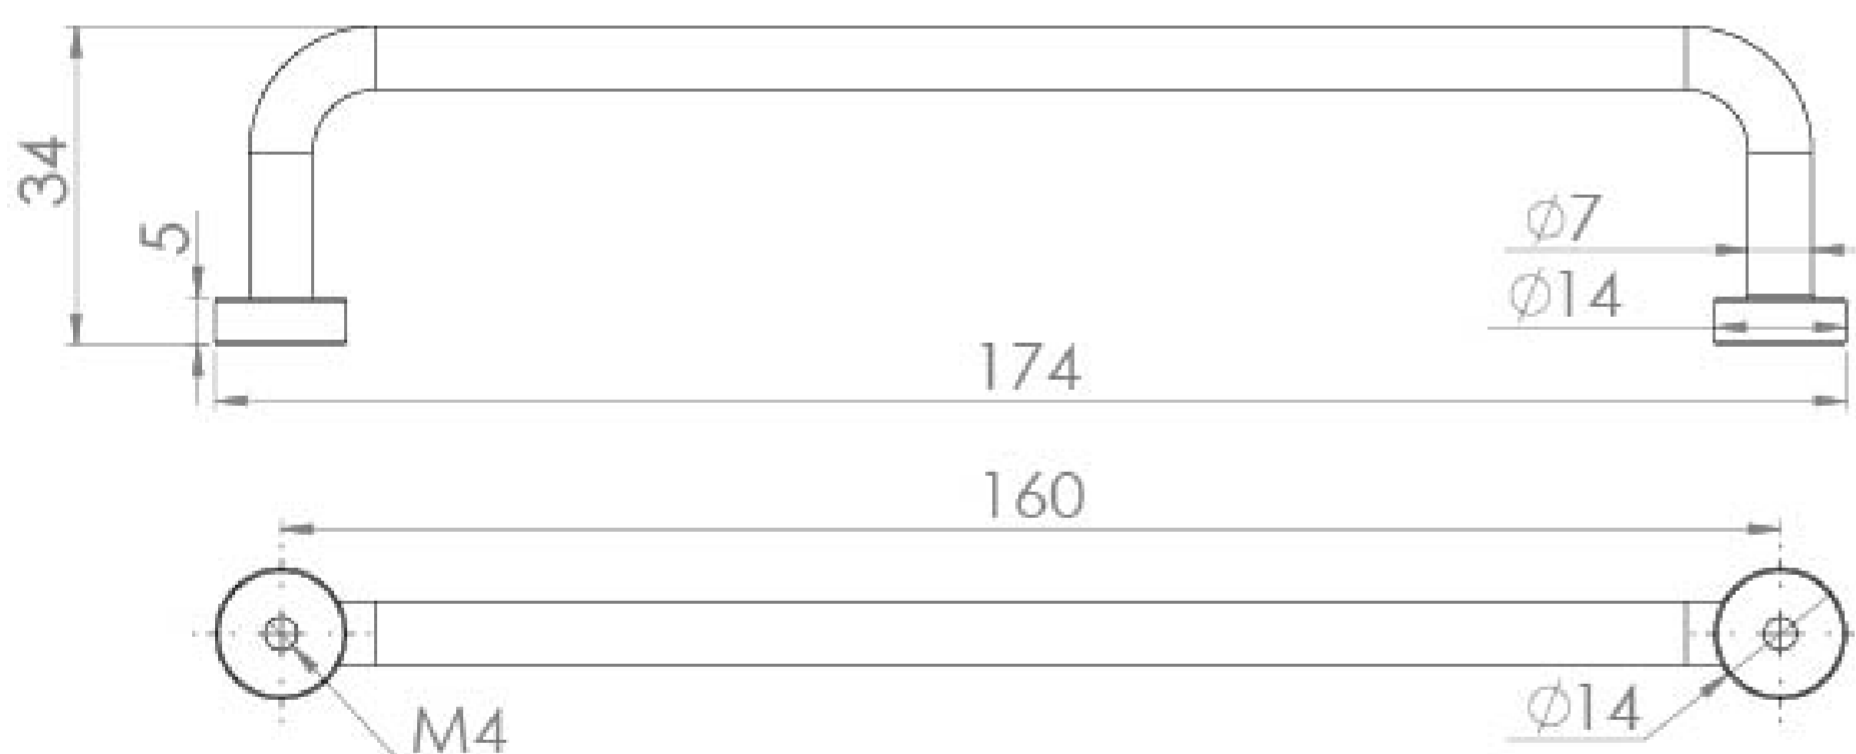

YORK 160MM HANDLE - MATTE BLACK

Product Code: HDL11.MB

PRODUCT INFORMATION

Finish:	Matte Black
Height:	14mm
Width:	174mm
Depth:	34mm
Material:	Zamac
Weight:	0.2kg
Fixing Centre Distance (mm):	160mm
Range Pairing:	Austen, Frontier, Hyde, Kingsbury
Guarantee:	2 years

DESCRIPTION

Many of our units allow you to choose a handle and we have various style options you can go for.

This York handle in matte black is an effortlessly traditional style of handle that can suit both sharp and curved furniture.

This handle works with drawer and door units.

TECHNICAL DRAWING

Saneux reserves the right to alter the specifications and product range without prior notice. Dimensions are given as a guide only. Dimensions should not be used for surrounding furniture, fixtures and fittings until the product is on site.