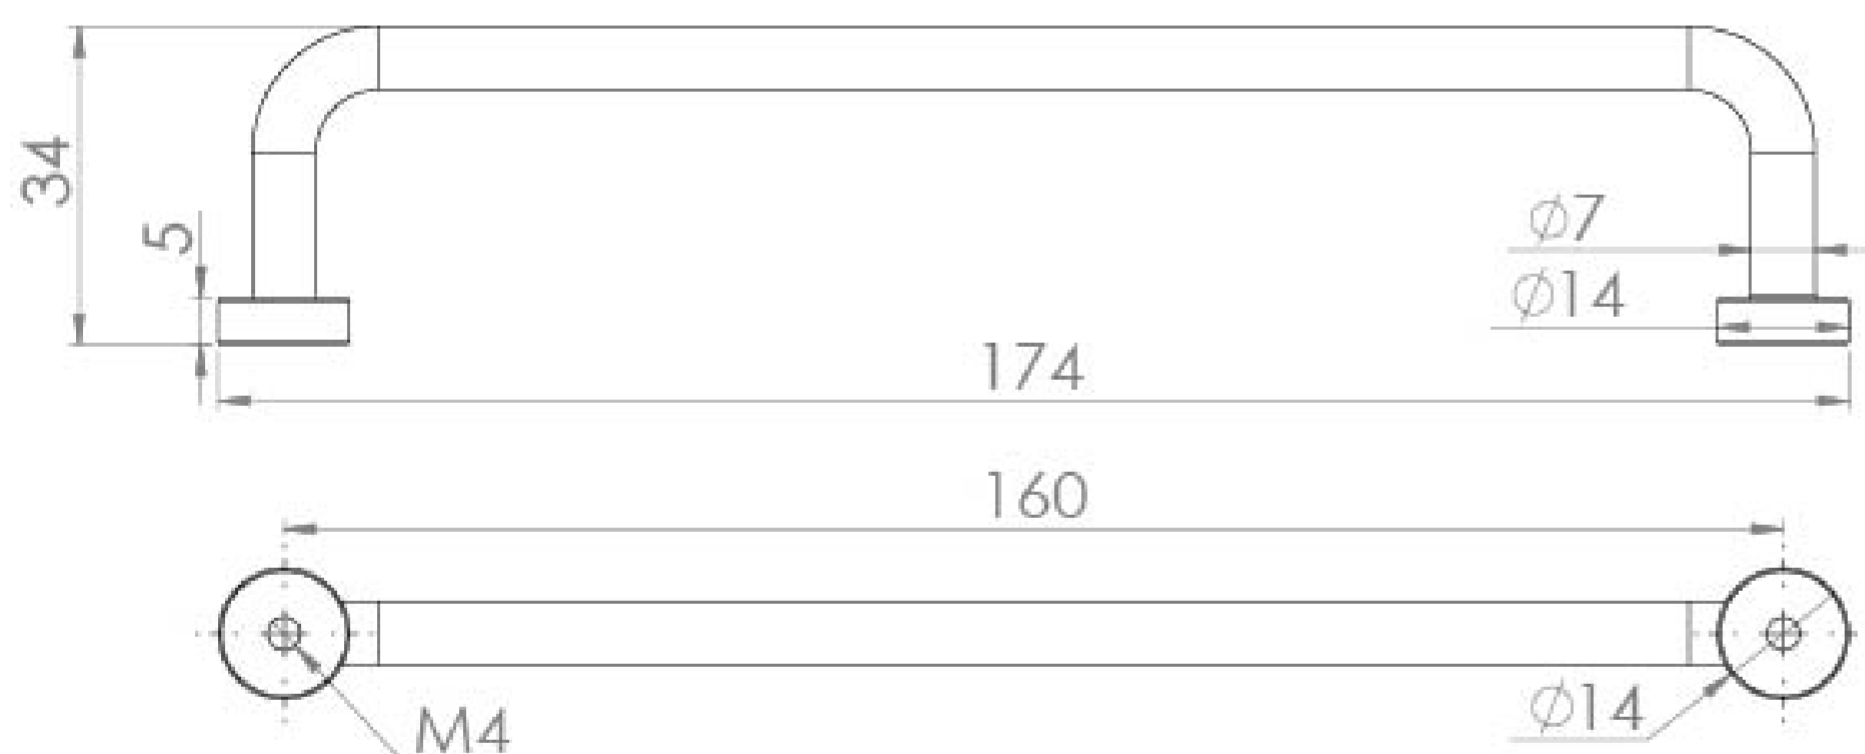

YORK 160MM HANDLE - BRUSHED BRASS

Product Code: HDL11.BB

PRODUCT INFORMATION

Finish:	Brushed Brass
Height:	14mm
Width:	174mm
Depth:	34mm
Material:	Zamac
Weight:	0.2kg
Fixing Centre Distance (mm):	160mm
Range Pairing:	Austen, Frontier, Hyde, Kingsbury
Guarantee:	2 years

DESCRIPTION

Many of our units allow you to choose a handle and we have various style options you can go for.

This York handle in brushed brass is an effortlessly traditional style of handle that can suit both sharp and curved furniture.

This handle works with drawer and door units.

TECHNICAL DRAWING

Saneux reserves the right to alter the specifications and product range without prior notice. Dimensions are given as a guide only. Dimensions should not be used for surrounding furniture, fixtures and fittings until the product is on site.