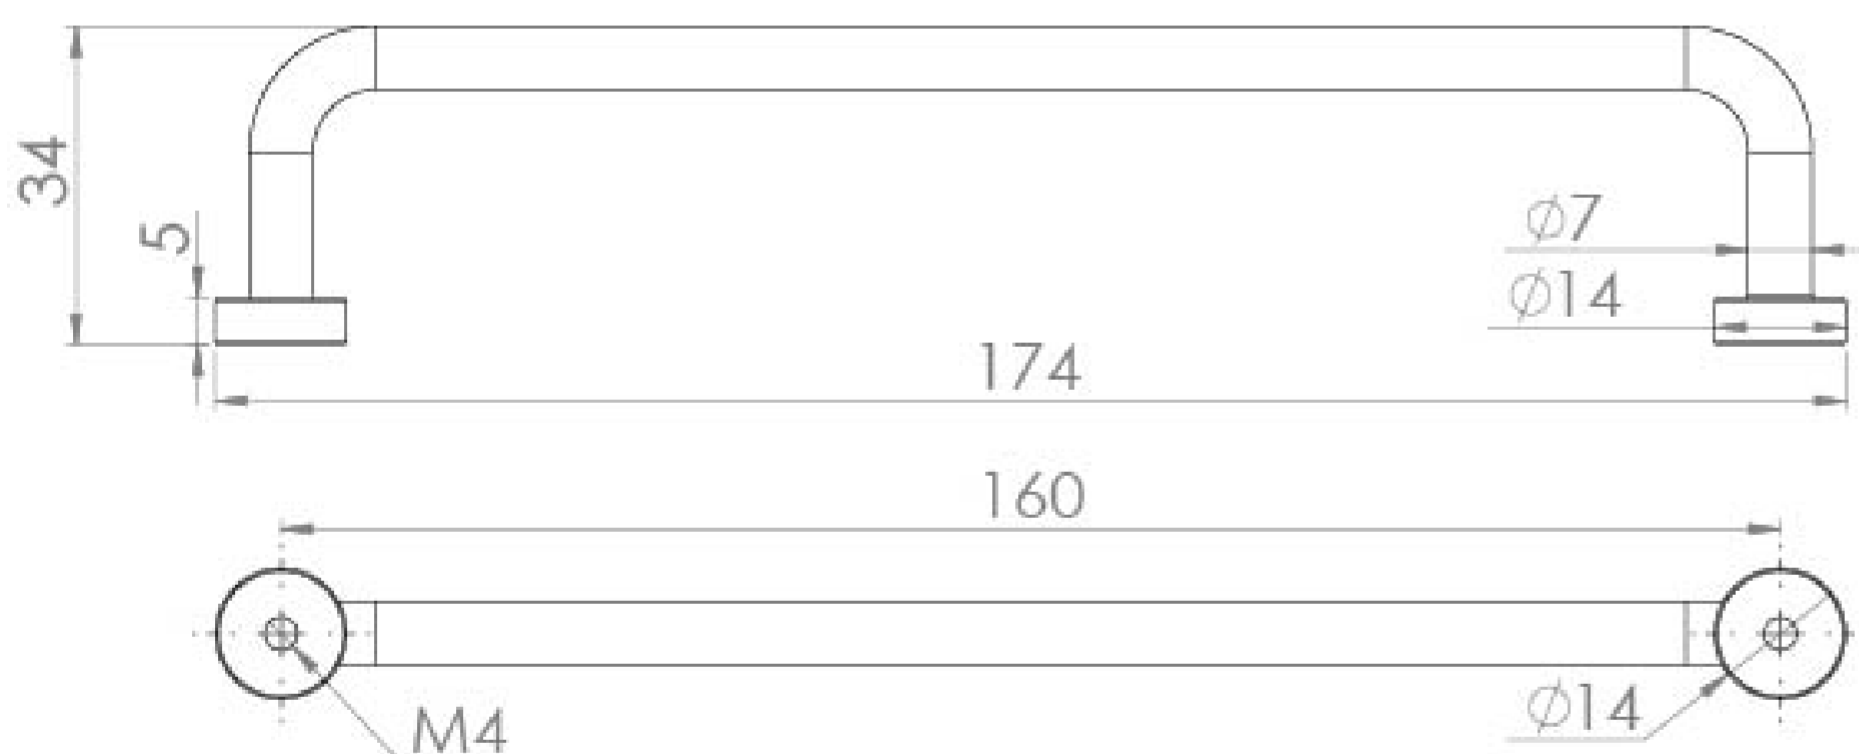

YORK 160MM HANDLE - BRUSHED BRASS

Product Code: HDL11.BB

PRODUCT INFORMATION

Finish:	Brushed Brass
Height:	14mm
Width:	174mm
Depth:	34mm
Material:	Zamac
Weight:	0.2kg
Fixing Centre Distance (mm):	160mm
Range Pairing:	Austen, Frontier, Hyde, Kingsbury
Guarantee:	2 years

DESCRIPTION

Many of our units allow you to choose a handle and we have various style options you can go for.

This York handle in brushed brass is an effortlessly traditional style of handle that can suit both sharp and curved furniture.

This handle works with drawer and door units.

TECHNICAL DRAWING

Saneux reserves the right to alter the specifications and product range without prior notice. Dimensions are given as a guide only. Dimensions should not be used for surrounding furniture, fixtures and fittings until the product is on site.