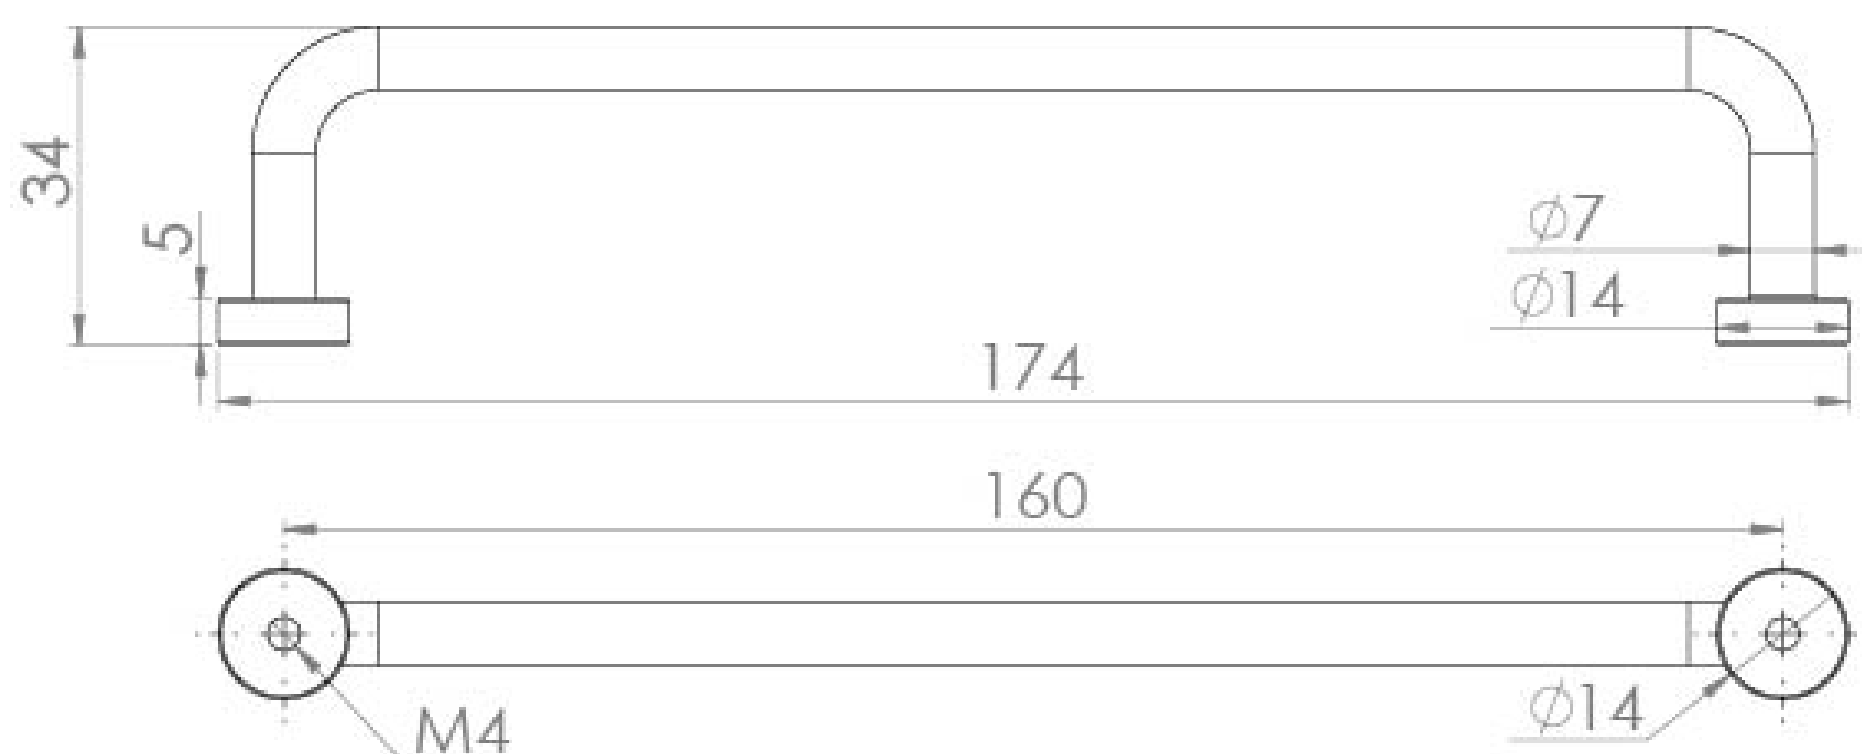

YORK 160MM HANDLE - BRUSHED BRASS

Product Code: HDL11.BB

PRODUCT INFORMATION

Finish:	Brushed Brass
Height:	14mm
Width:	174mm
Depth:	34mm
Material:	Zamac
Weight:	0.2kg
Fixing Centre Distance (mm)	160mm
Range Pairing:	Austen, Frontier, Hyde, Kingsbury
Guarantee:	2 years

DESCRIPTION

Many of our units allow you to choose a handle and we have various style options you can go for.

This York handle in brushed brass is an effortlessly traditional style of handle that can suit both sharp and curved furniture.

This handle works with drawer and door units.

TECHNICAL DRAWING

Saneux reserves the right to alter the specifications and product range without prior notice. Dimensions are given as a guide only. Dimensions should not be used for surrounding furniture, fixtures and fittings until the product is on site.