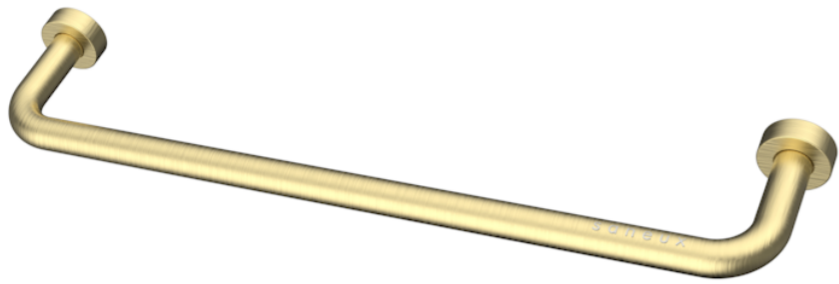

YORK 160MM HANDLE - BRUSHED BRASS

Product Code: HDL11.BB

PRODUCT INFORMATION

| | |
|------------------------------------|---|
| Finish: | Brushed Brass |
| Height: | 14mm |
| Width: | 174mm |
| Depth: | 34mm |
| Material | Brass, Stainless Steel |
| Weight | 0.2kg |
| Fixing Centre Distance (mm) | 160mm |
| Range Pairing | Austen, Frontier, Hyde, Kingsbury |
| Guarantee | 2 years |
| Other Features | Made from Solid brass and Stainless Steel |

DESCRIPTION

Many of our units allow you to choose a handle and we have various style options you can go for.

This York handle in brushed brass is an effortlessly traditional style of handle that can suit both sharp and curved furniture.