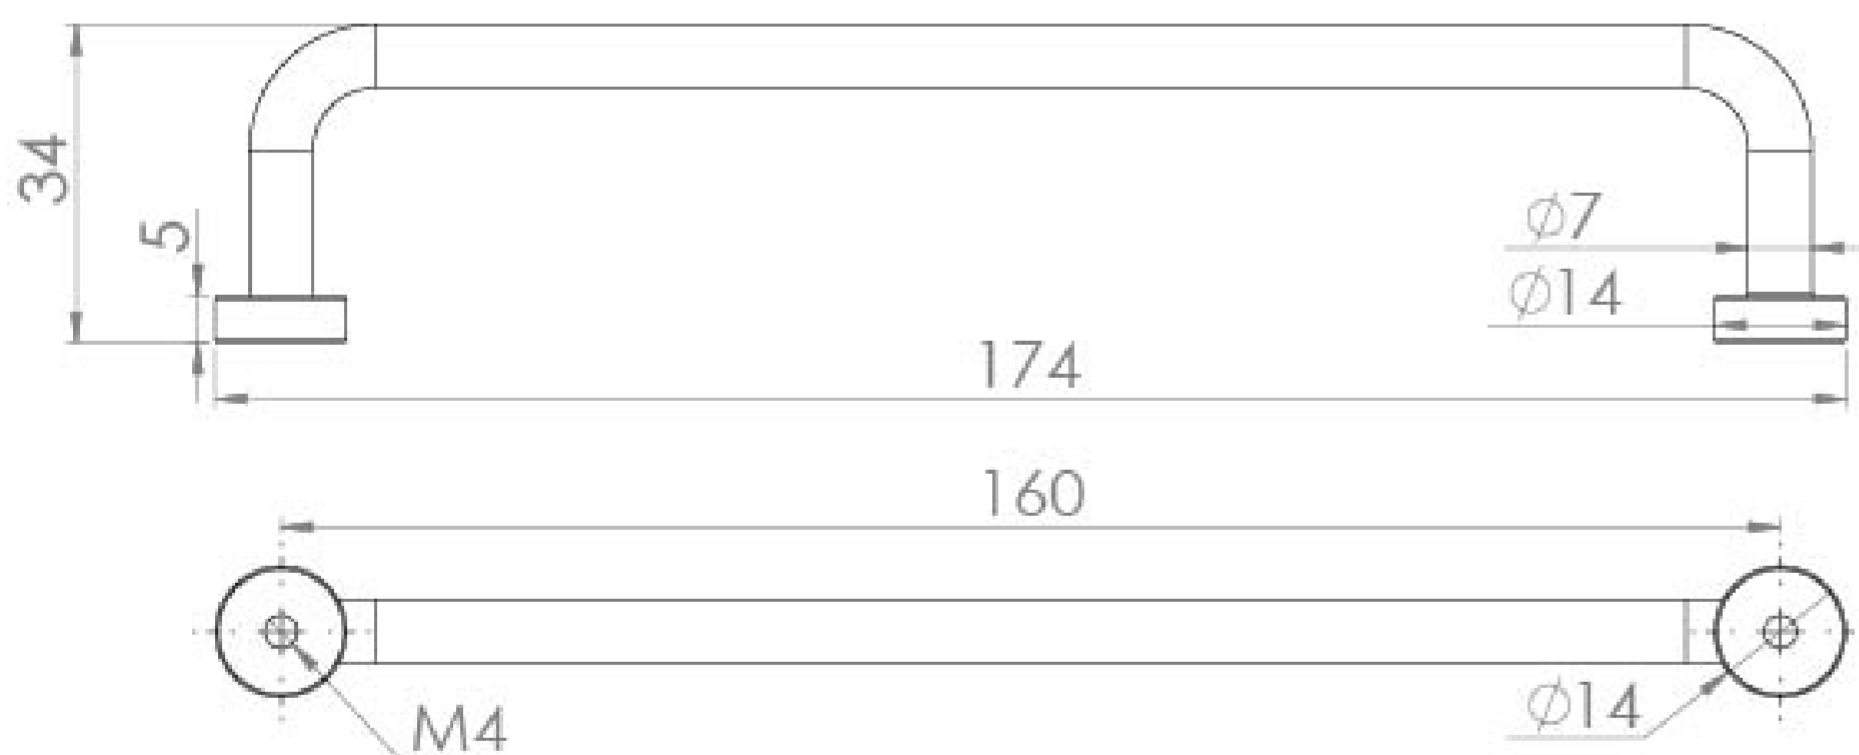

TECHNICAL DRAWING

Saneux reserves the right to alter the specifications and product range without prior notice. Dimensions are given as a guide only. Dimensions should not be used for surrounding furniture, fixtures and fittings until the product is on site.