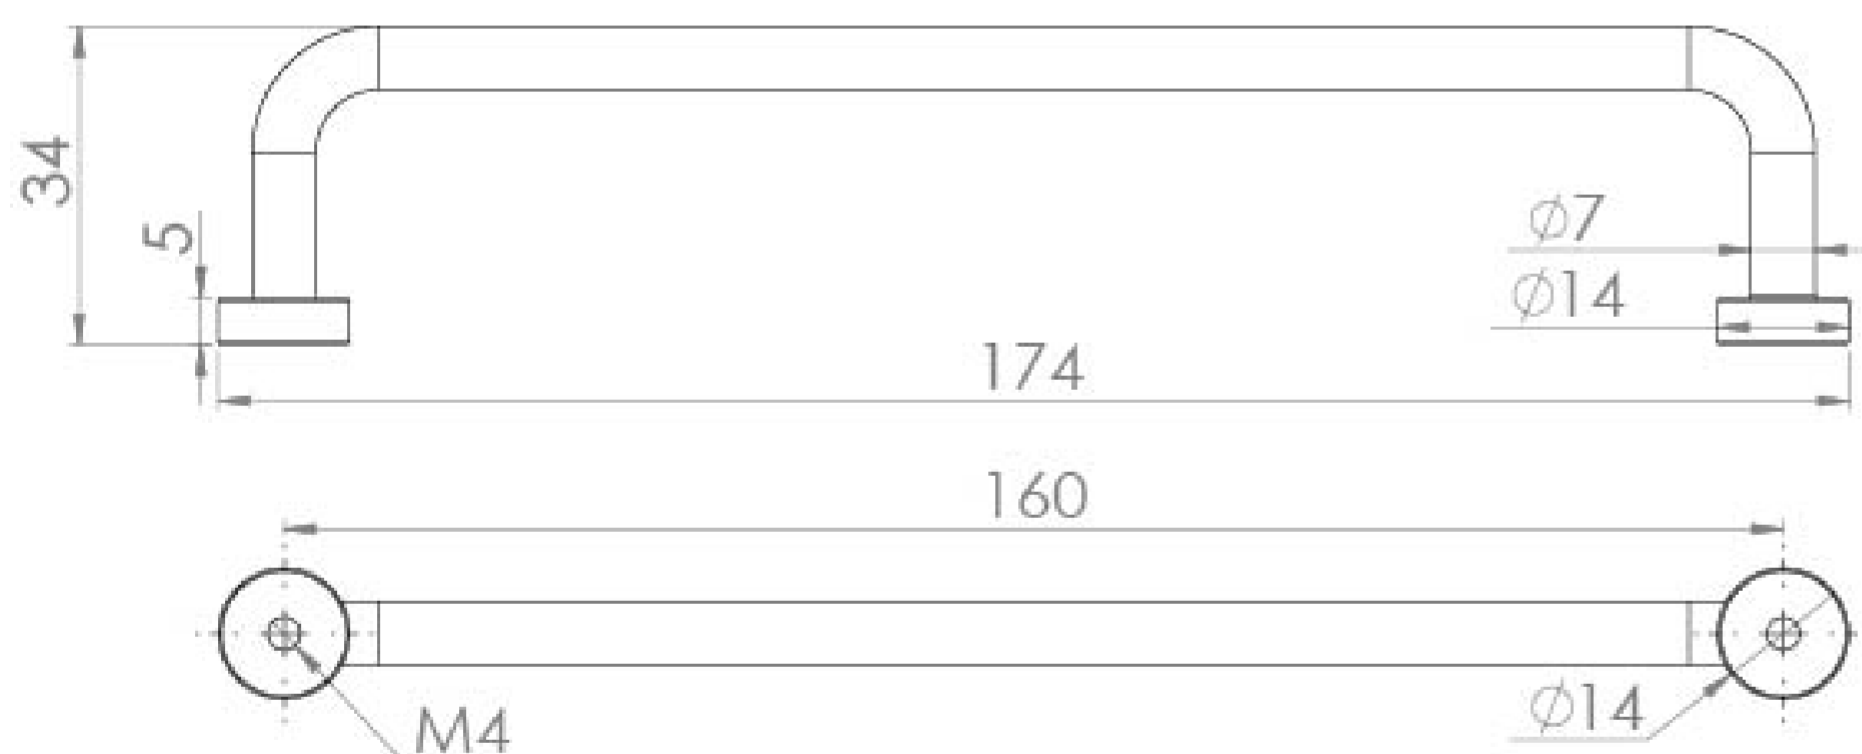

YORK 160MM HANDLE - BRUSHED BRASS

Product Code: HDL11.BB

PRODUCT INFORMATION

Finish:	Brushed Brass
Height:	14mm
Width:	174mm
Depth:	34mm
Material	Zamac
Weight	0.2kg
Fixing Centre Distance (mm)	160mm
Range Pairing	Austen, Frontier, Hyde, Kingsbury
Guarantee	2 years

DESCRIPTION

Many of our units allow you to choose a handle and we have various style options you can go for.

This York handle in brushed brass is an effortlessly traditional style of handle that can suit both sharp and curved furniture.

This handle works with drawer and door units.

TECHNICAL DRAWING

Saneux reserves the right to alter the specifications and product range without prior notice. Dimensions are given as a guide only. Dimensions should not be used for surrounding furniture, fixtures and fittings until the product is on site.