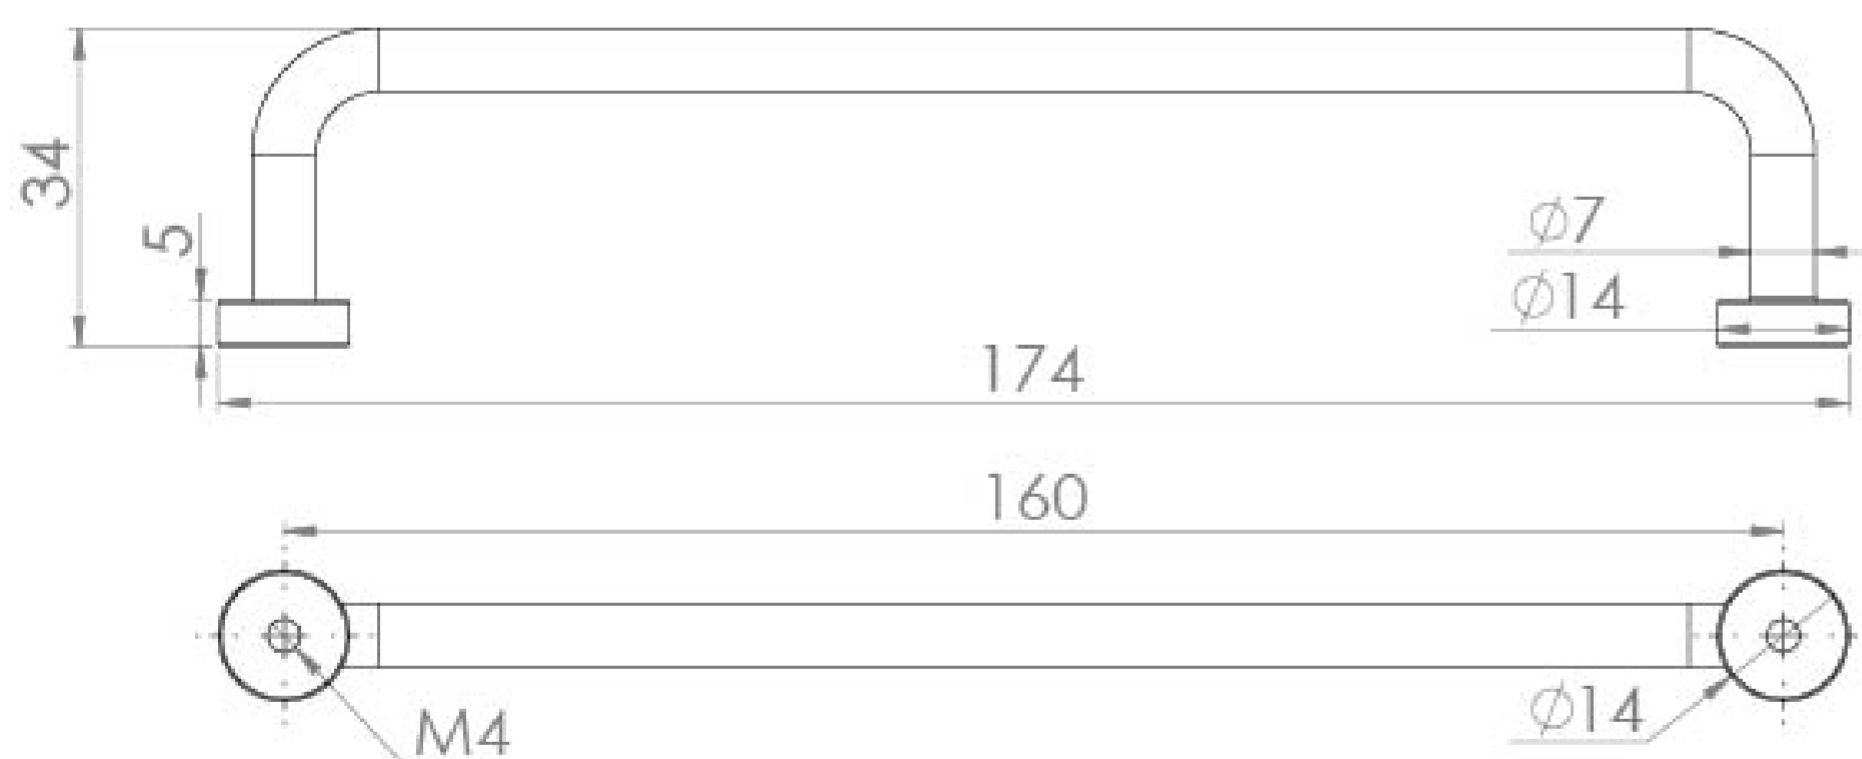

TECHNICAL DRAWING

Saneux reserves the right to alter the specifications and product range without prior notice. Dimensions are given as a guide only. Dimensions should not be used for surrounding furniture, fixtures and fittings until the product is on site.