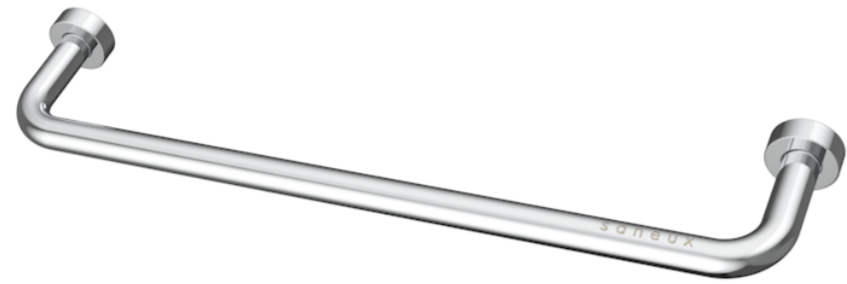

YORK 160MM HANDLE - CHROME

Product Code: HDL11

PRODUCT INFORMATION

Finish:	Chrome
Height:	14mm
Width:	174mm
Depth:	34mm
Material	Brass, Stainless Steel
Weight	0.2kg
Fixing Centre Distance (mm)	160mm
Range Pairing	Austen, Frontier, Hyde, Kingsbury
Guarantee	2 years
Other Features	Made from Solid brass and Stainless Steel

DESCRIPTION

Many of our units allow you to choose a handle and we have various style options you can go for.

This York handle in chrome is an effortlessly traditional style of handle that can suit both sharp and curved furniture.