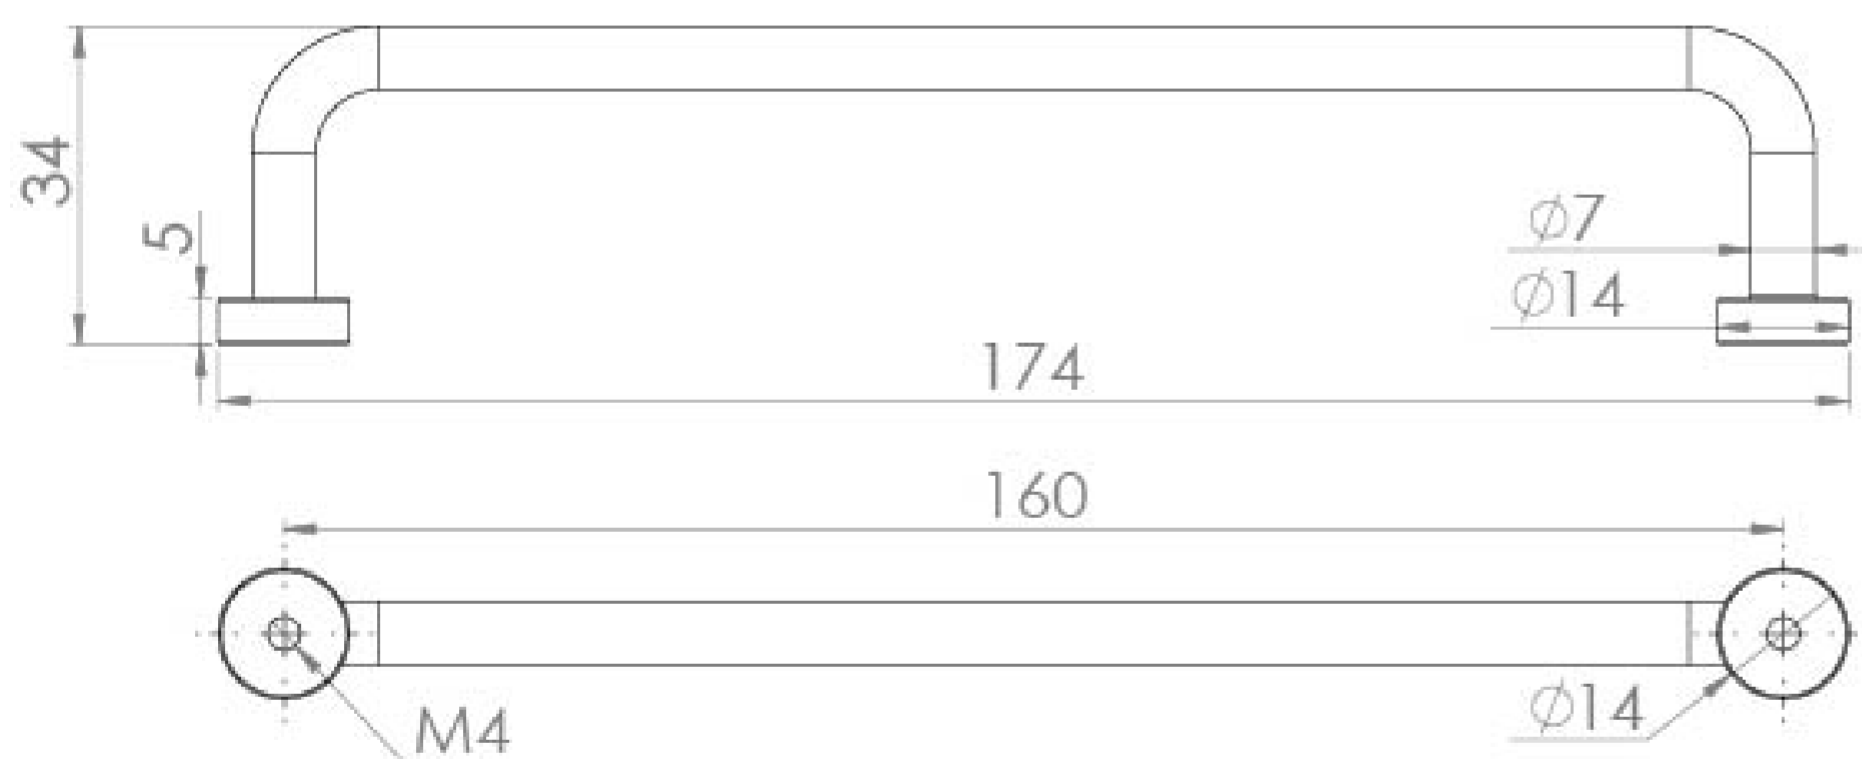

YORK 160MM HANDLE - CHROME

Product Code: HDL11

PRODUCT INFORMATION

Finish:	Chrome
Height:	14mm
Width:	174mm
Depth:	34mm
Material	Zamac
Weight	0.2kg
Fixing Centre Distance (mm)	160mm
Range Pairing	Austen, Frontier, Hyde, Kingsbury
Guarantee	2 years

DESCRIPTION

Many of our units allow you to choose a handle and we have various style options you can go for.

This York handle in chrome is an effortlessly traditional style of handle that can suit both sharp and curved furniture.

This handle works with drawer and door units.

TECHNICAL DRAWING

Saneux reserves the right to alter the specifications and product range without prior notice. Dimensions are given as a guide only. Dimensions should not be used for surrounding furniture, fixtures and fittings until the product is on site.