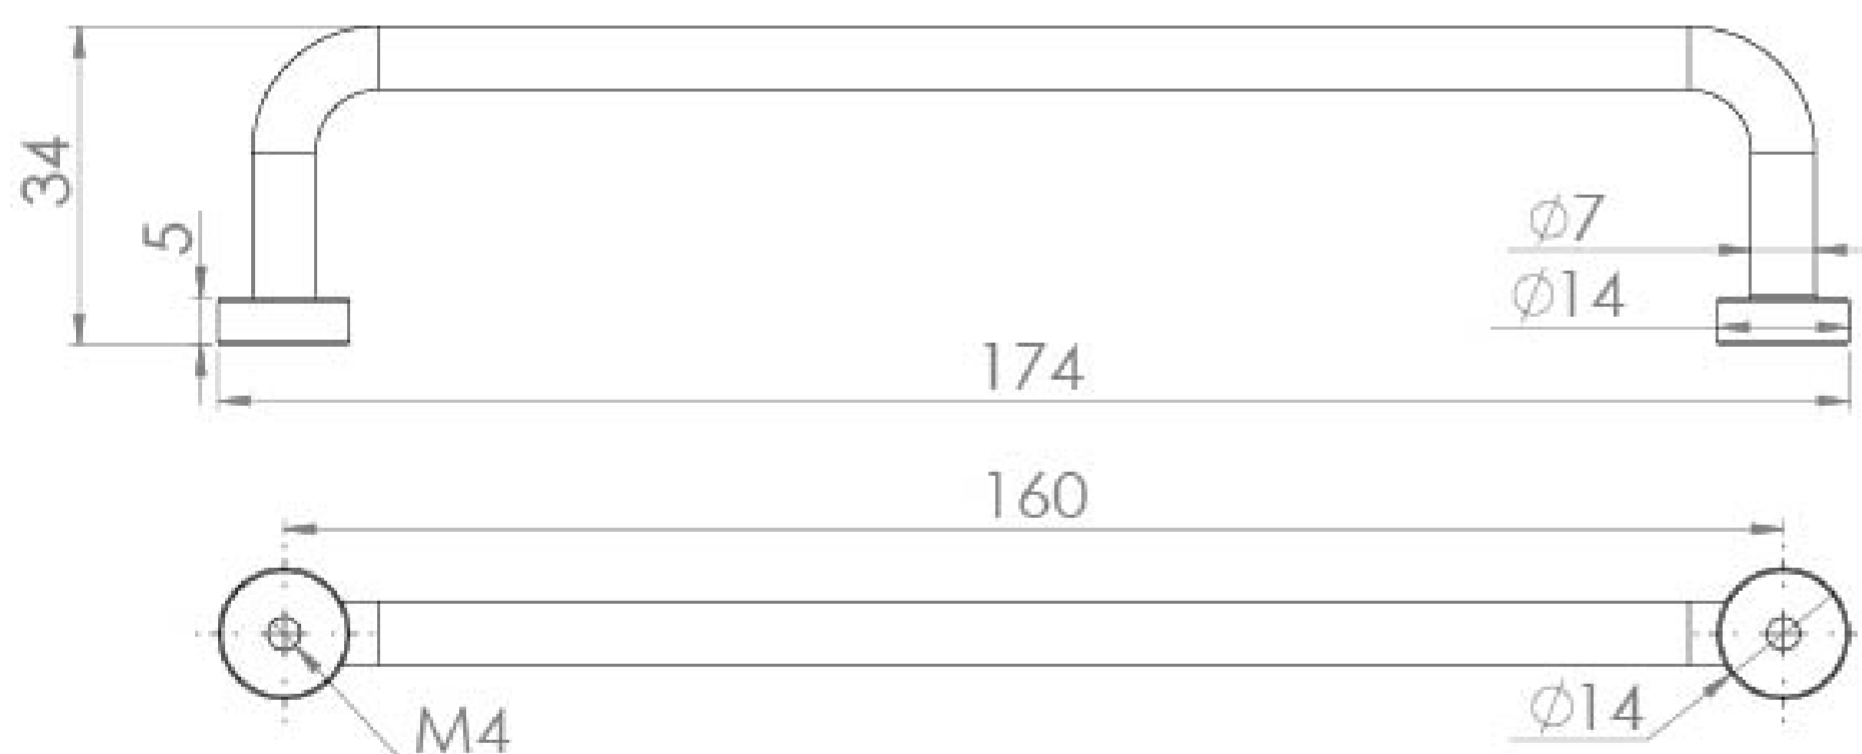

YORK 160MM HANDLE - CHROME

Product Code: HDL11

PRODUCT INFORMATION

Finish:	Chrome
Height:	14mm
Width:	174mm
Depth:	34mm
Material	Zamac
Weight	0.2kg
Fixing Centre Distance (mm)	160mm
Range Pairing	Austen, Frontier, Hyde, Kingsbury
Guarantee	2 years

DESCRIPTION

Many of our units allow you to choose a handle and we have various style options you can go for.

This York handle in chrome is an effortlessly traditional style of handle that can suit both sharp and curved furniture.

This handle works with drawer and door units.

TECHNICAL DRAWING

Saneux reserves the right to alter the specifications and product range without prior notice. Dimensions are given as a guide only. Dimensions should not be used for surrounding furniture, fixtures and fittings until the product is on site.