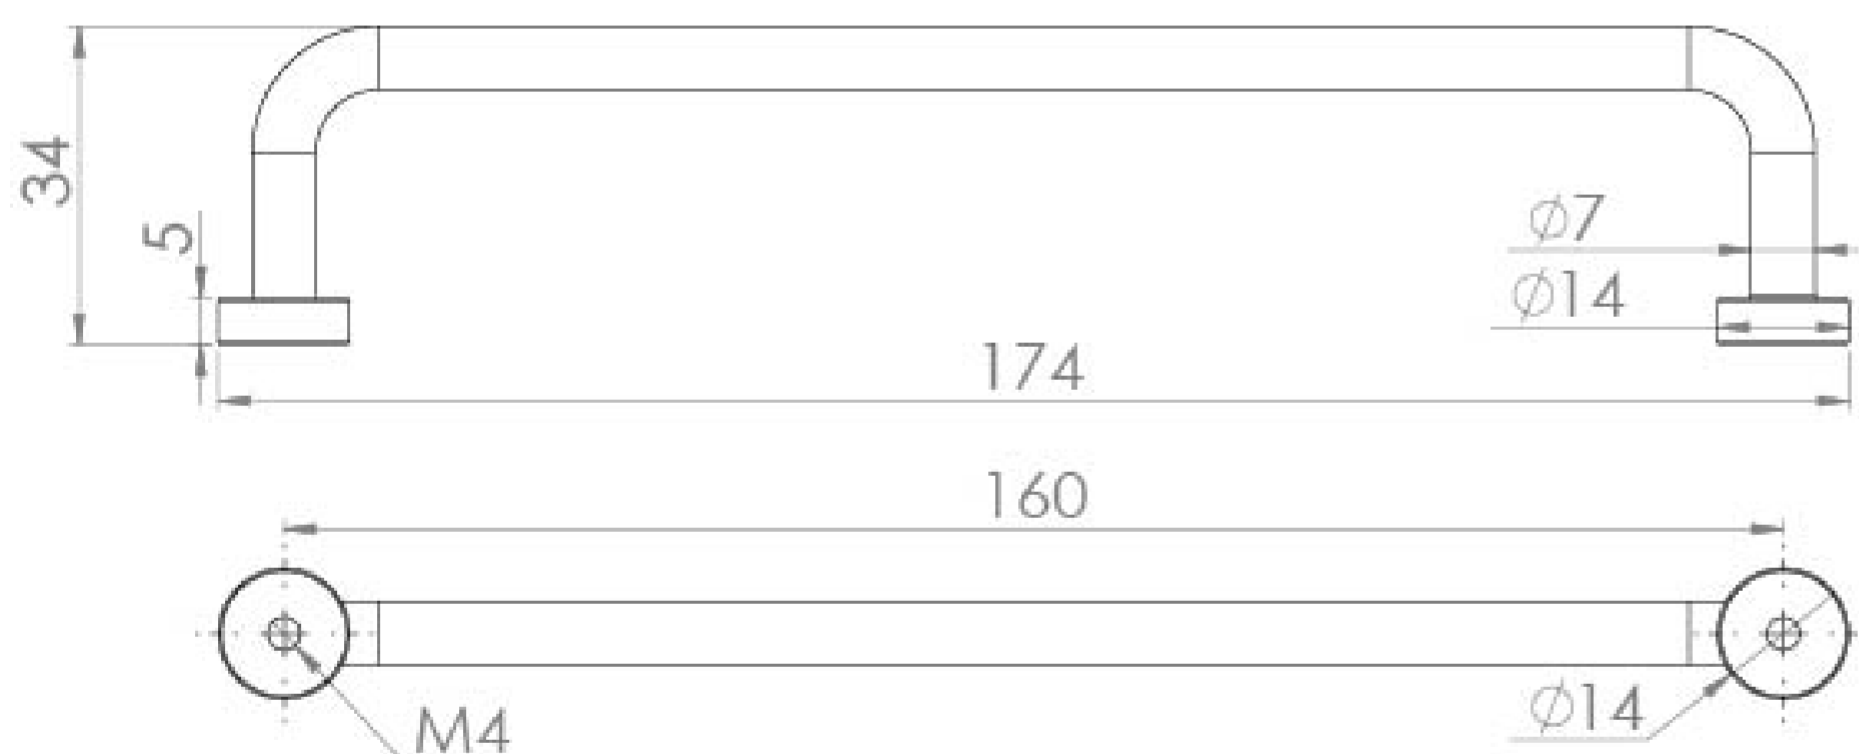

YORK 160MM HANDLE - CHROME

Product Code: HDL11

PRODUCT INFORMATION

Finish:	Chrome
Height:	14mm
Width:	174mm
Depth:	34mm
Material	Zamac
Weight	0.2kg
Fixing Centre Distance (mm)	160mm
Range Pairing	Austen, Frontier, Hyde, Kingsbury
Guarantee	2 years

DESCRIPTION

Many of our units allow you to choose a handle and we have various style options you can go for.

This York handle in chrome is an effortlessly traditional style of handle that can suit both sharp and curved furniture.

This handle works with drawer and door units.

TECHNICAL DRAWING

Saneux reserves the right to alter the specifications and product range without prior notice. Dimensions are given as a guide only. Dimensions should not be used for surrounding furniture, fixtures and fittings until the product is on site.