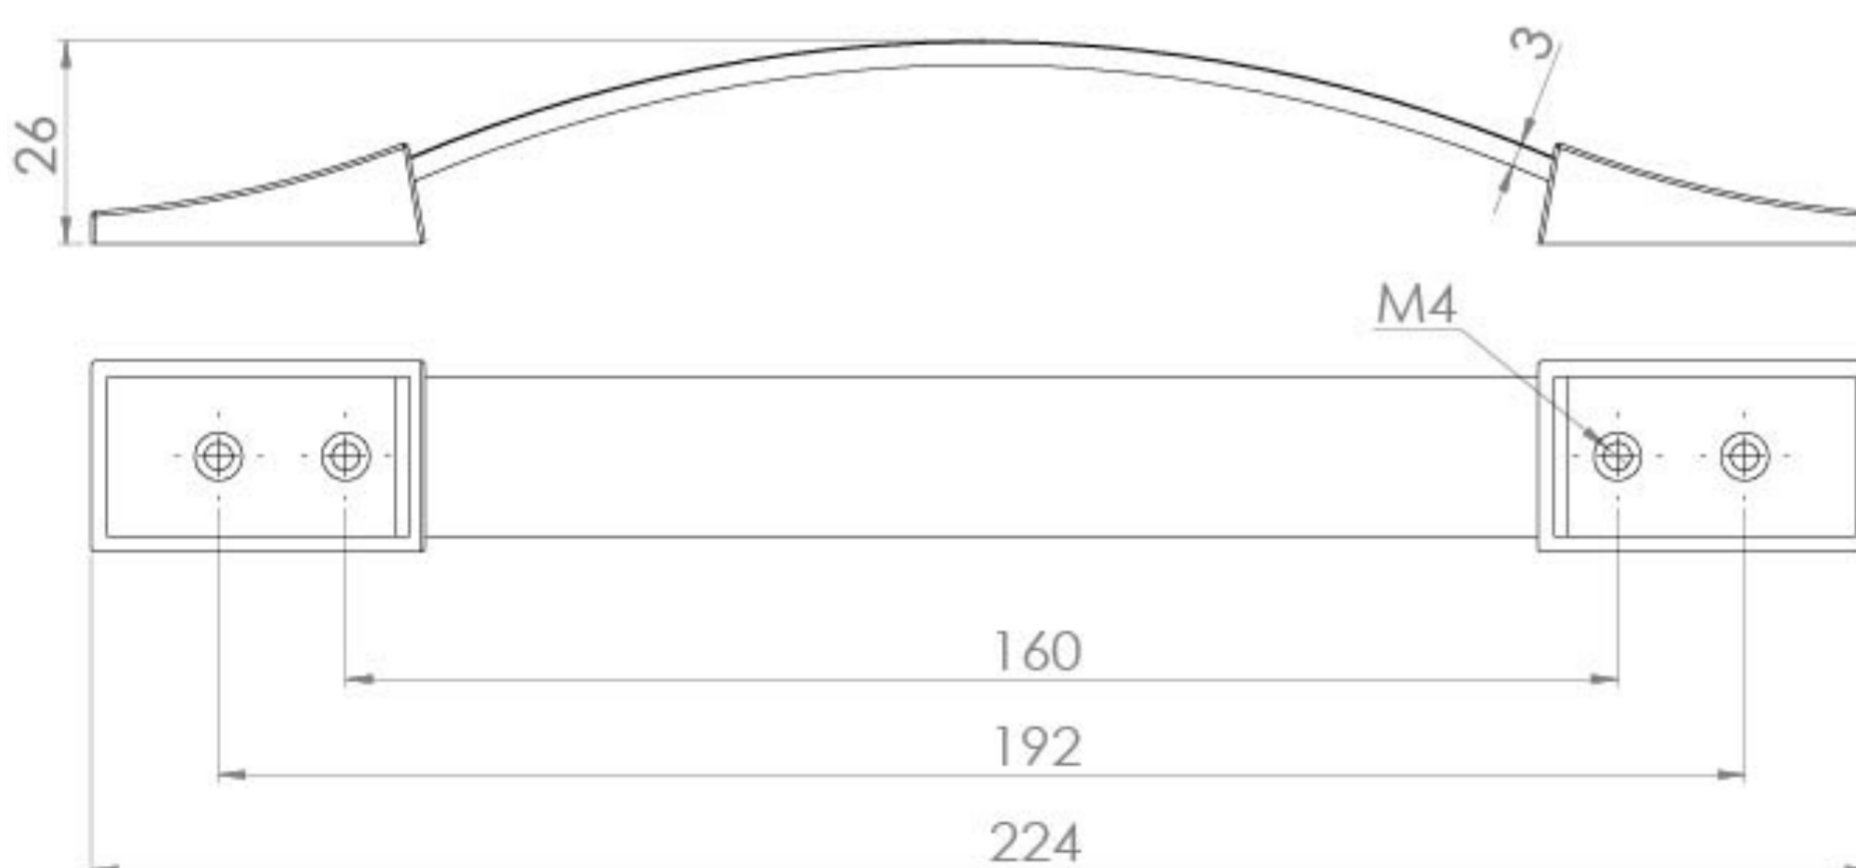

TECHNICAL DRAWING

Saneux reserves the right to alter the specifications and product range without prior notice. Dimensions are given as a guide only. Dimensions should not be used for surrounding furniture, fixtures and fittings until the product is on site.