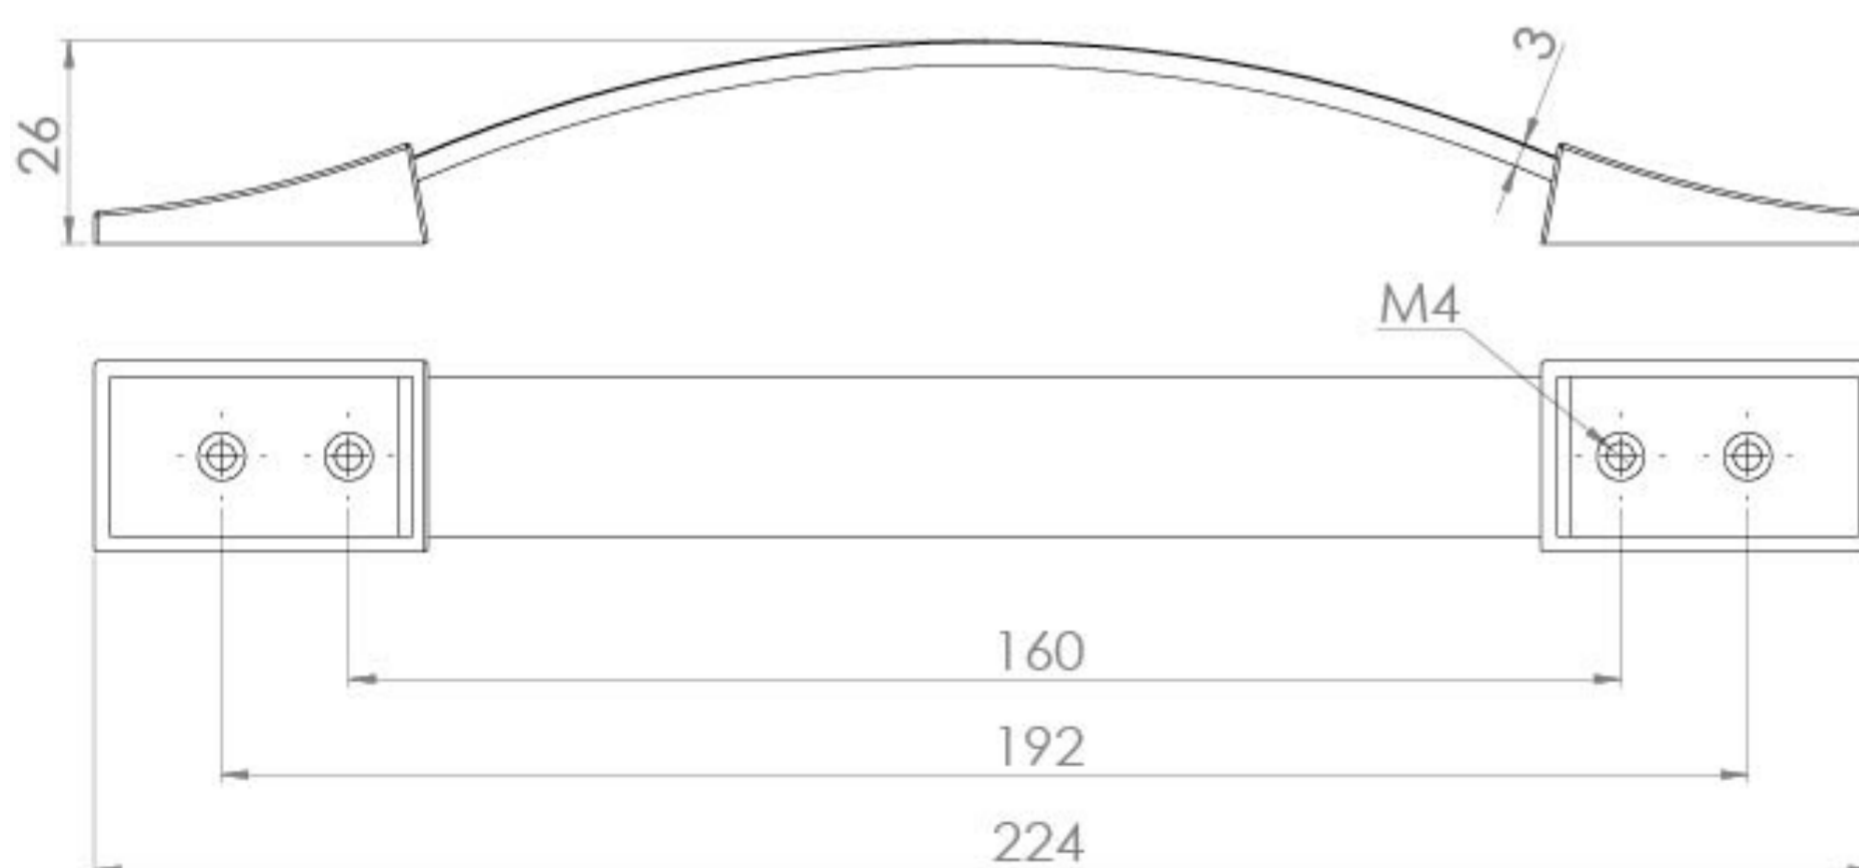

TECHNICAL DRAWING

Saneux reserves the right to alter the specifications and product range without prior notice. Dimensions are given as a guide only. Dimensions should not be used for surrounding furniture, fixtures and fittings until the product is on site.