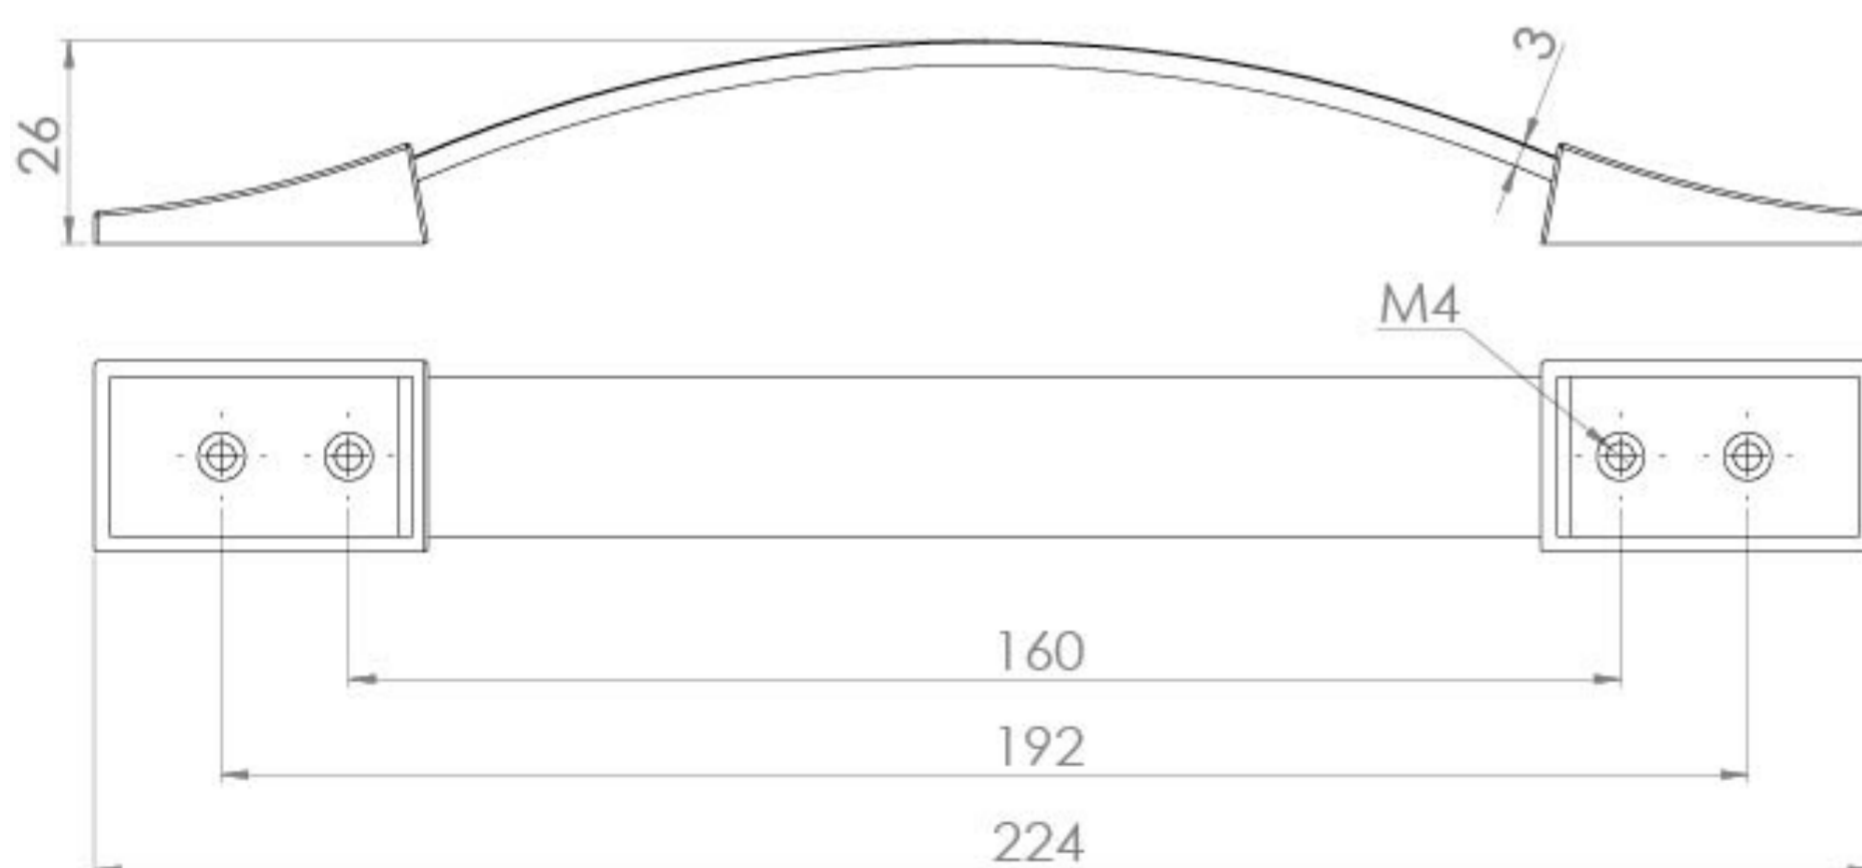

TECHNICAL DRAWING

Saneux reserves the right to alter the specifications and product range without prior notice. Dimensions are given as a guide only. Dimensions should not be used for surrounding furniture, fixtures and fittings until the product is on site.