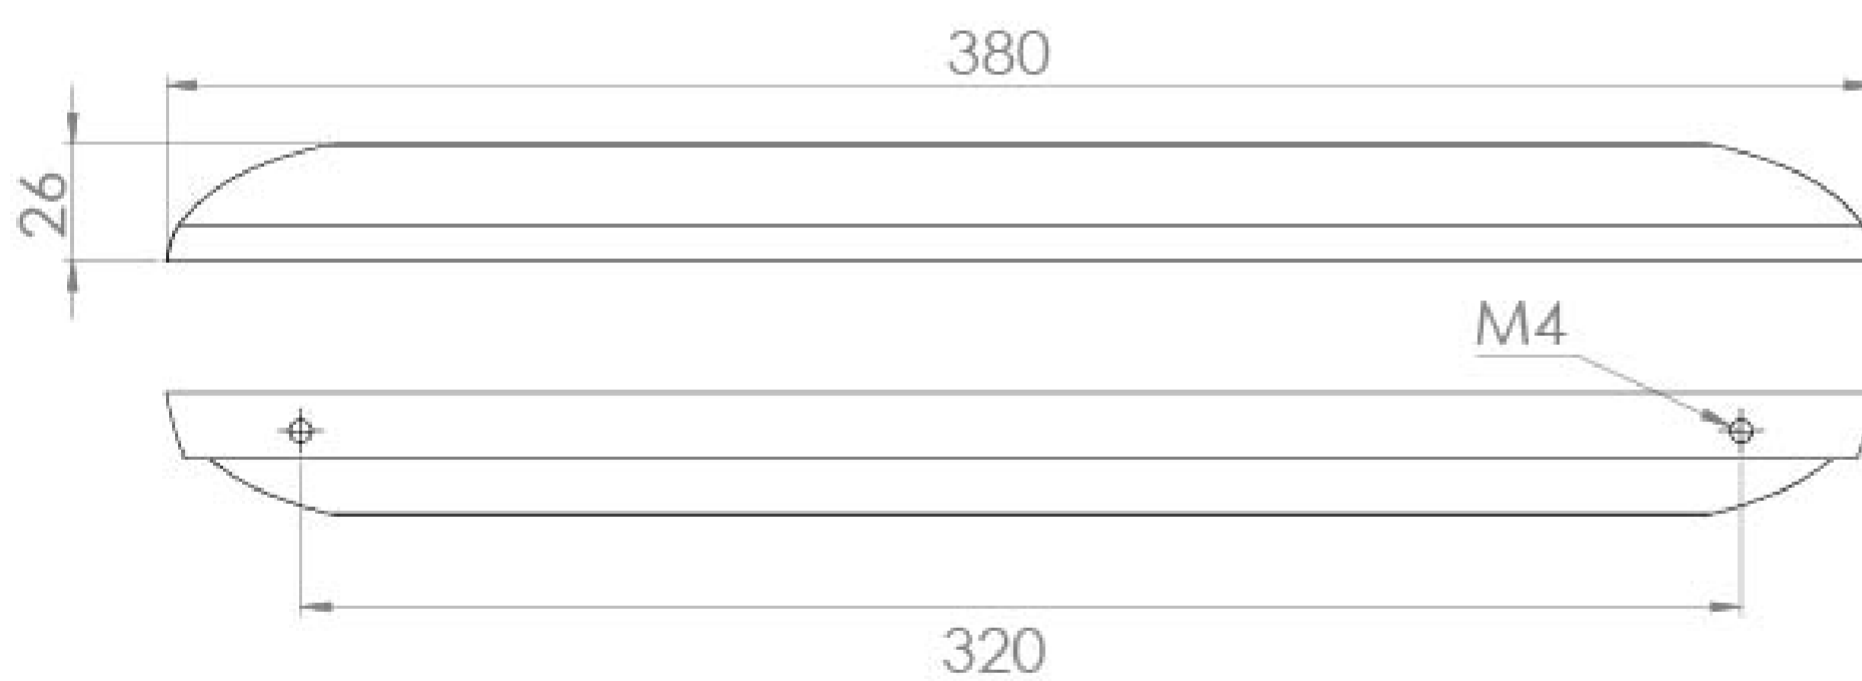

TECHNICAL DRAWING

Saneux reserves the right to alter the specifications and product range without prior notice. Dimensions are given as a guide only. Dimensions should not be used for surrounding furniture, fixtures and fittings until the product is on site.