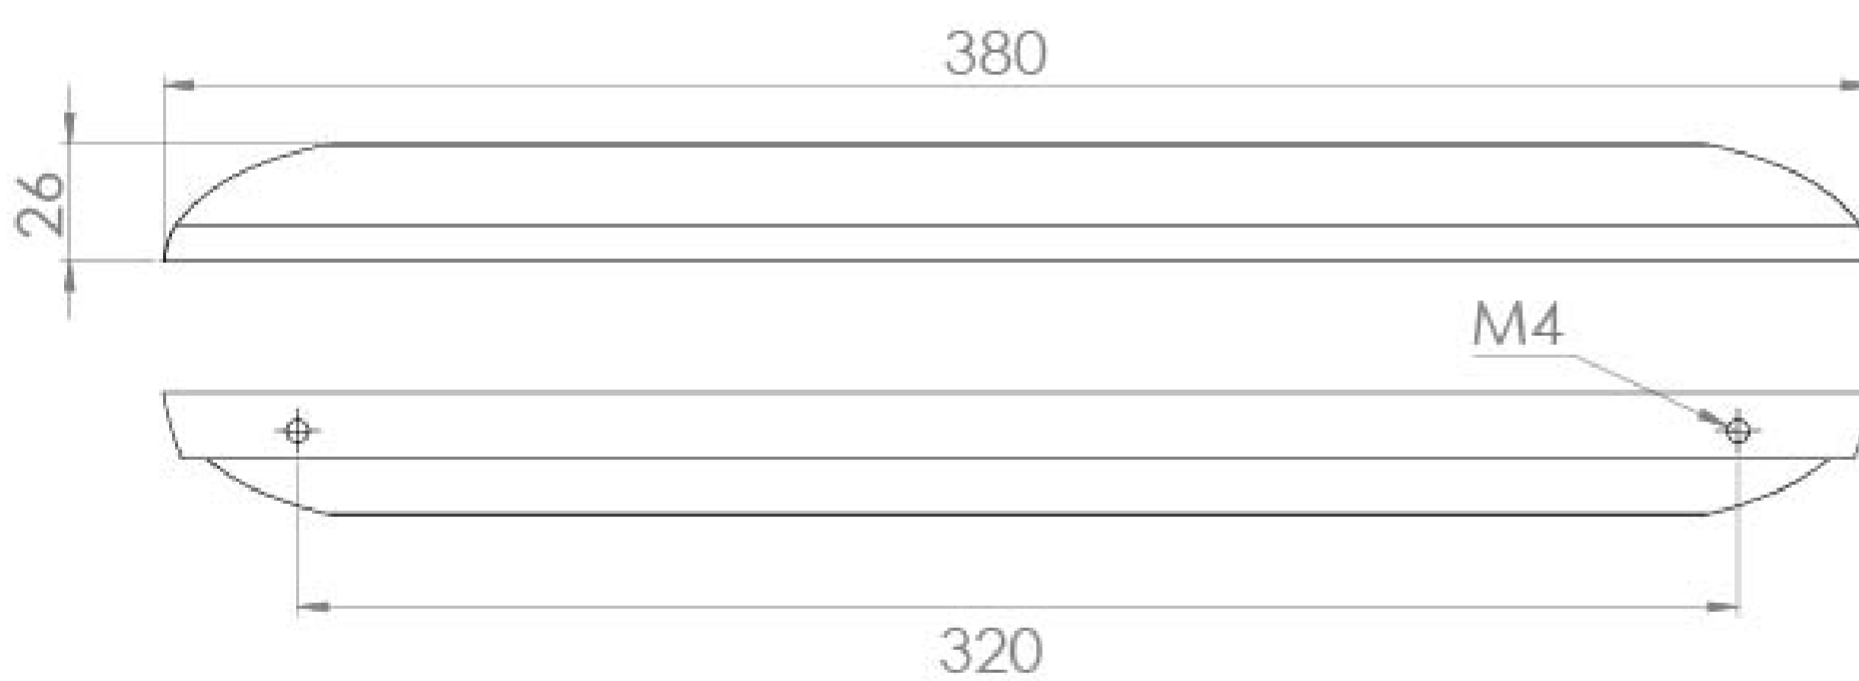

TECHNICAL DRAWING

Saneux reserves the right to alter the specifications and product range without prior notice. Dimensions are given as a guide only. Dimensions should not be used for surrounding furniture, fixtures and fittings until the product is on site.