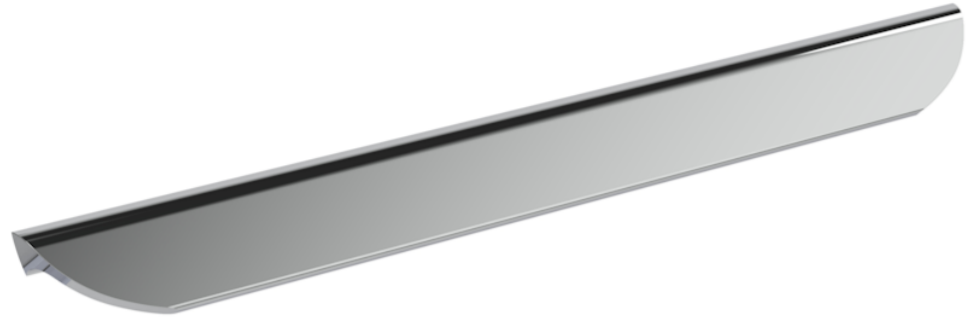

FLORENCE 320MM HANDLE - CHROME

Product Code: HDL06

PRODUCT INFORMATION

| | |
|------------------------------------|-----------------------------------|
| Finish: | Chrome |
| Width: | 380mm |
| Depth: | 26mm |
| Material | Aluminium |
| Weight | 0.2kg |
| Fixing Centre Distance (mm) | 320mm |
| Range Pairing | Austen, Frontier, Hyde, Kingsbury |
| Guarantee | 2 years |

DESCRIPTION

Many of our units allow you to choose a handle and we have various style options you can go for.

The Florence handle in chrome has a beautiful curvaceous design, making it a stand out piece on any unit.