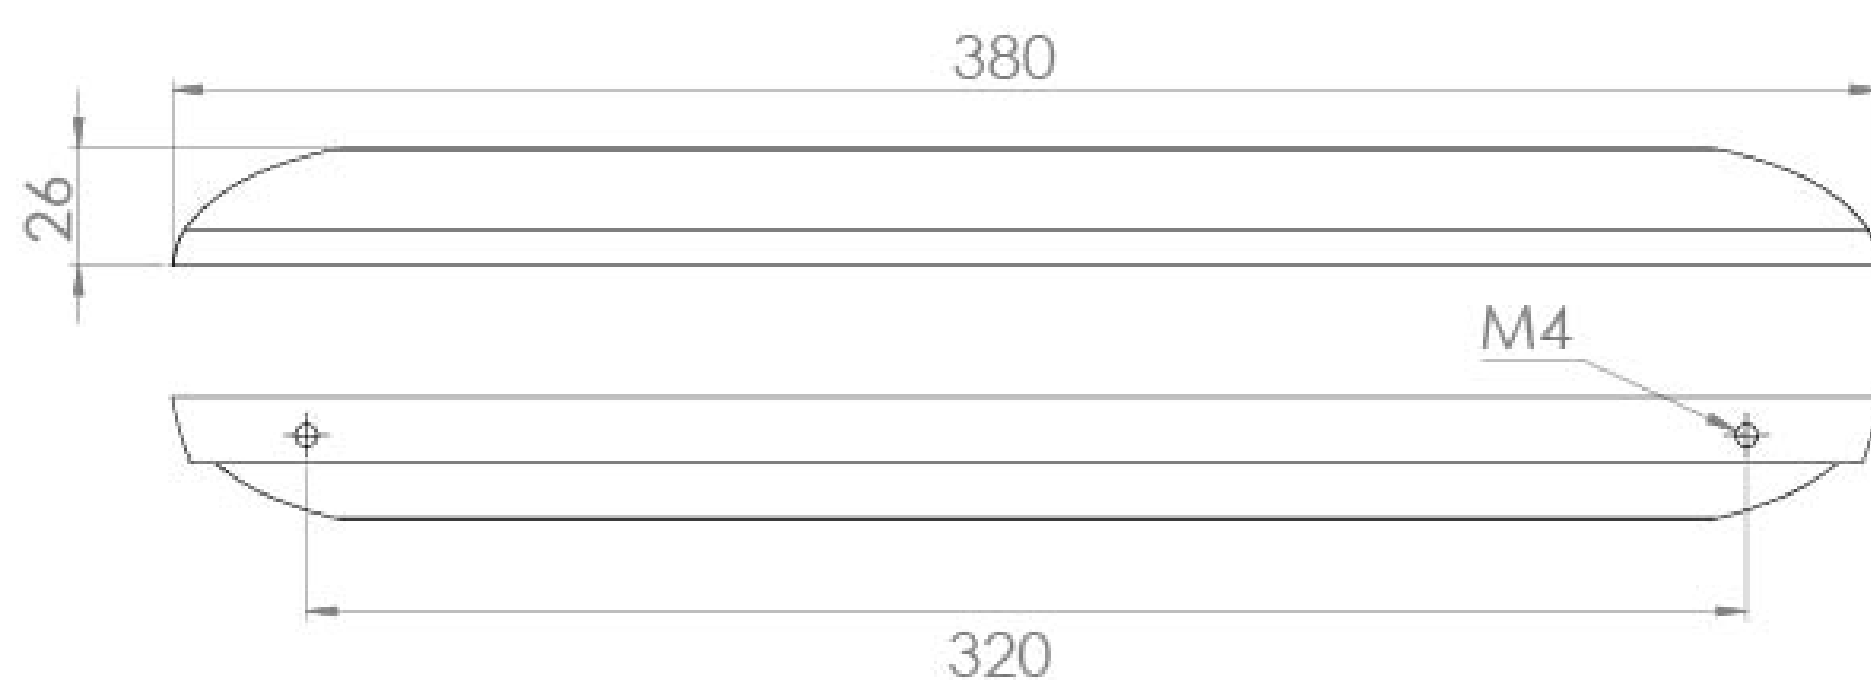

TECHNICAL DRAWING

Saneux reserves the right to alter the specifications and product range without prior notice. Dimensions are given as a guide only. Dimensions should not be used for surrounding furniture, fixtures and fittings until the product is on site.