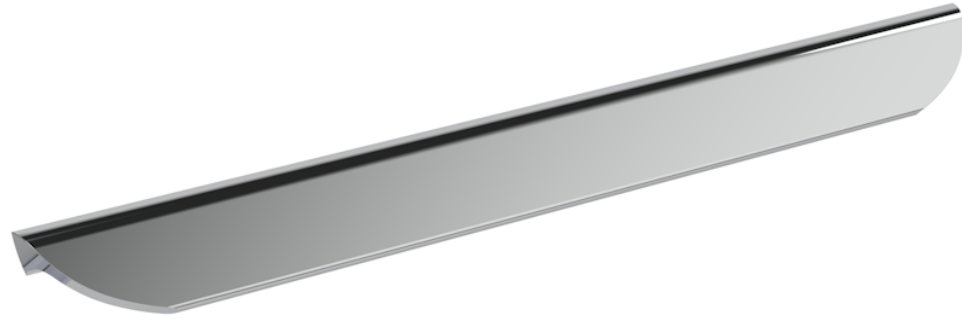

FLORENCE 320MM HANDLE - CHROME

Product Code: HDL06

PRODUCT INFORMATION

Finish:	Chrome
Width:	380mm
Depth:	26mm
Material	Aluminium
Weight	0.2kg
Fixing Centre Distance (mm)	320mm
Range Pairing	Austen, Frontier, Hyde, Kingsbury
Guarantee	2 years

DESCRIPTION

Many of our units allow you to choose a handle and we have various style options you can go for.

The Florence handle in chrome has a beautiful curvaceous design, making it a stand out piece on any unit.