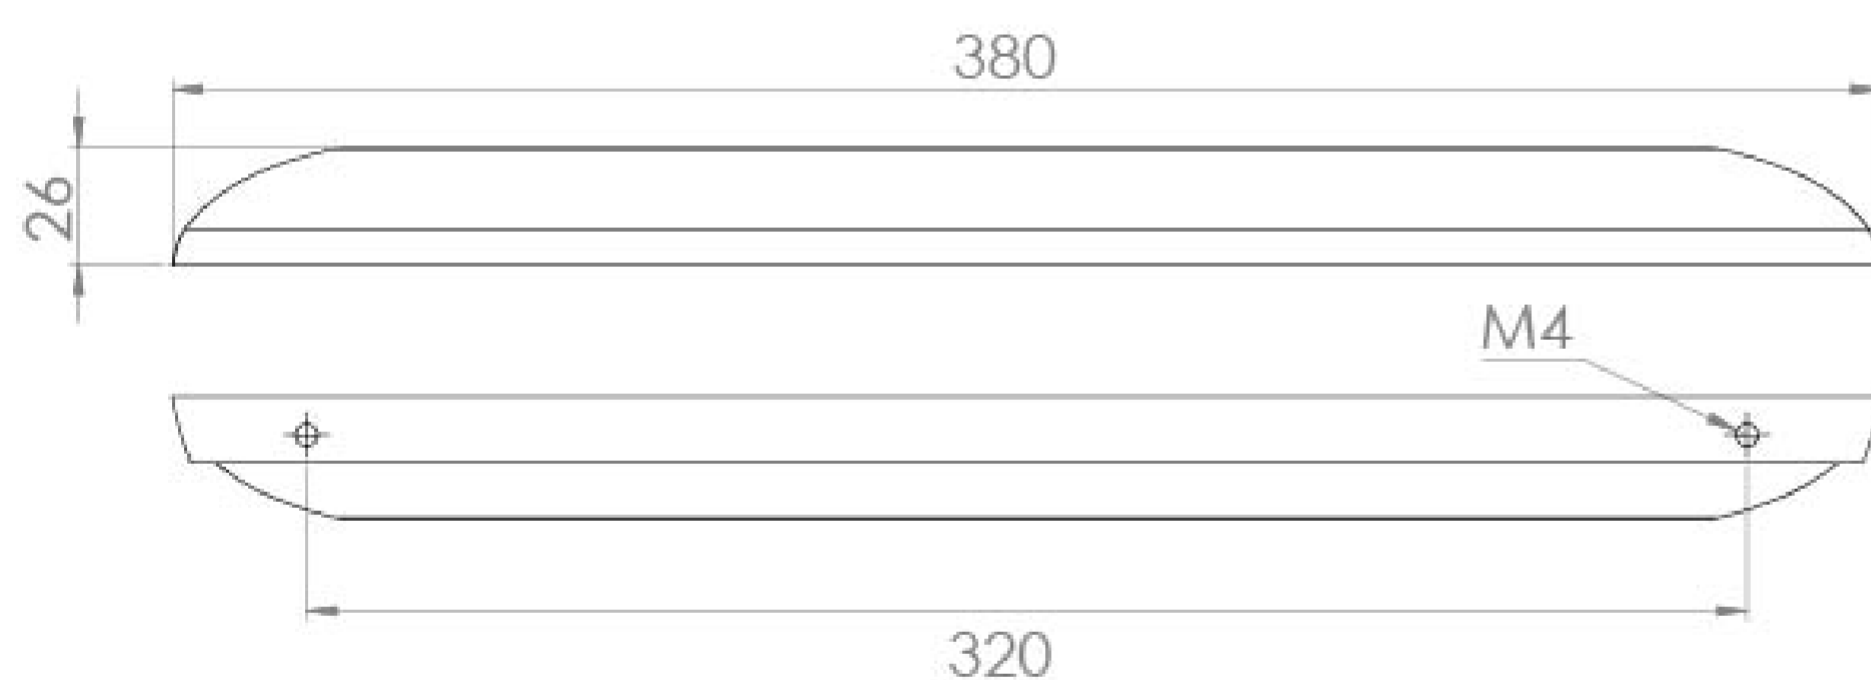

TECHNICAL DRAWING

Saneux reserves the right to alter the specifications and product range without prior notice. Dimensions are given as a guide only. Dimensions should not be used for surrounding furniture, fixtures and fittings until the product is on site.