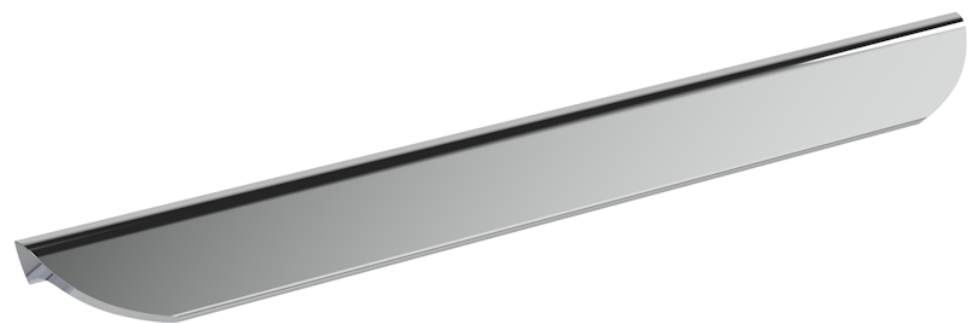

## FLORENCE 320MM HANDLE - CHROME

**Product Code:** HDL06

### PRODUCT INFORMATION

<b>Finish:</b>	Chrome
<b>Width:</b>	380mm
<b>Depth:</b>	26mm
<b>Material</b>	Aluminium
<b>Weight</b>	0.2kg
<b>Fixing Centre Distance (mm)</b>	320mm
<b>Range Pairing</b>	Austen, Frontier, Hyde, Kingsbury
<b>Guarantee</b>	2 years

### DESCRIPTION

Many of our units allow you to choose a handle and we have various style options you can go for.

The Florence handle in chrome has a beautiful curvaceous design, making it a stand out piece on any unit.

This handle works best with drawer units.