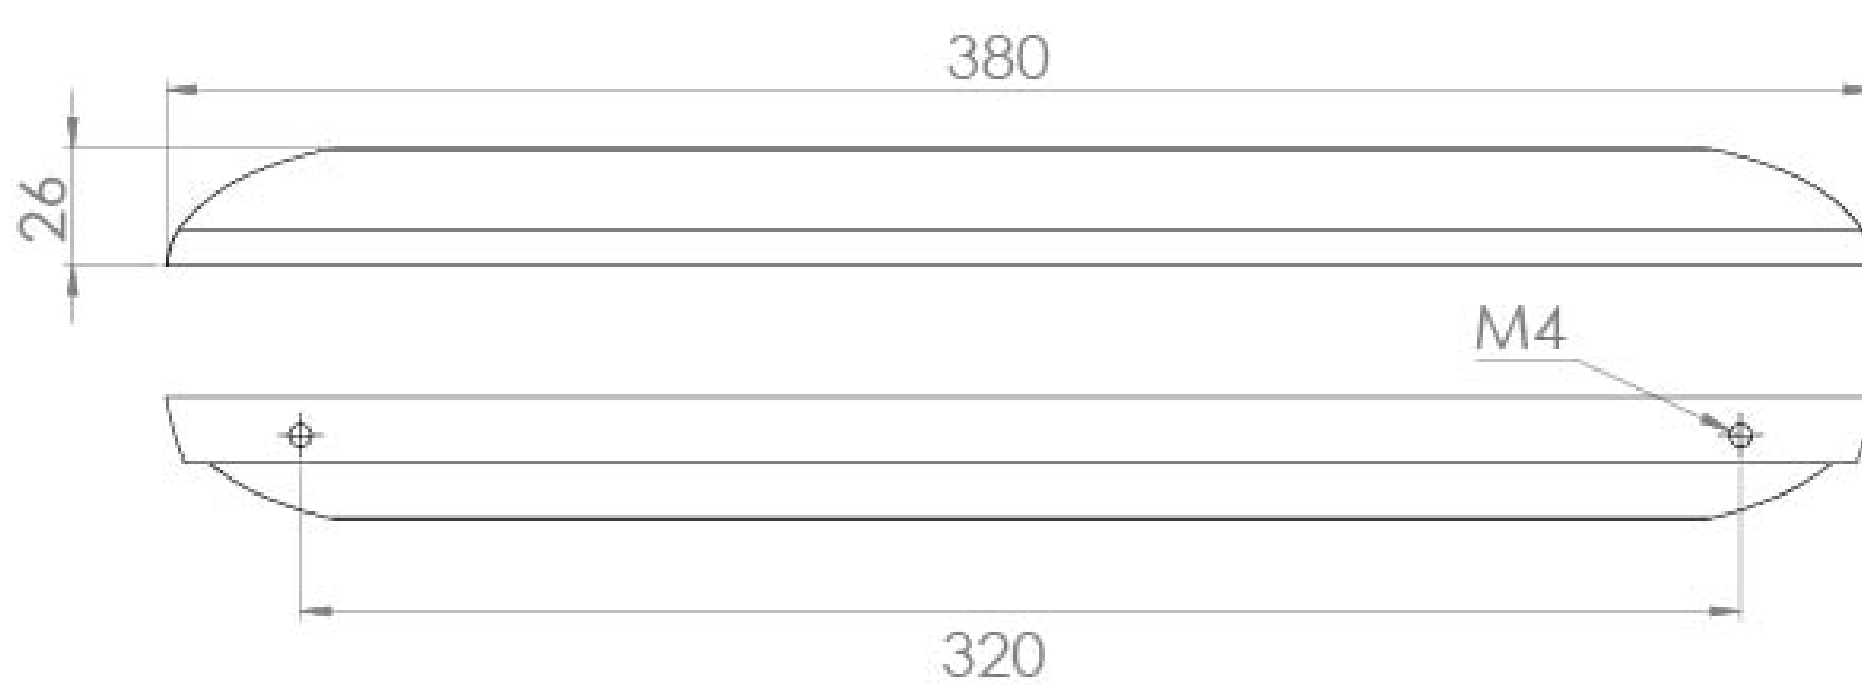

TECHNICAL DRAWING

Saneux reserves the right to alter the specifications and product range without prior notice. Dimensions are given as a guide only. Dimensions should not be used for surrounding furniture, fixtures and fittings until the product is on site.