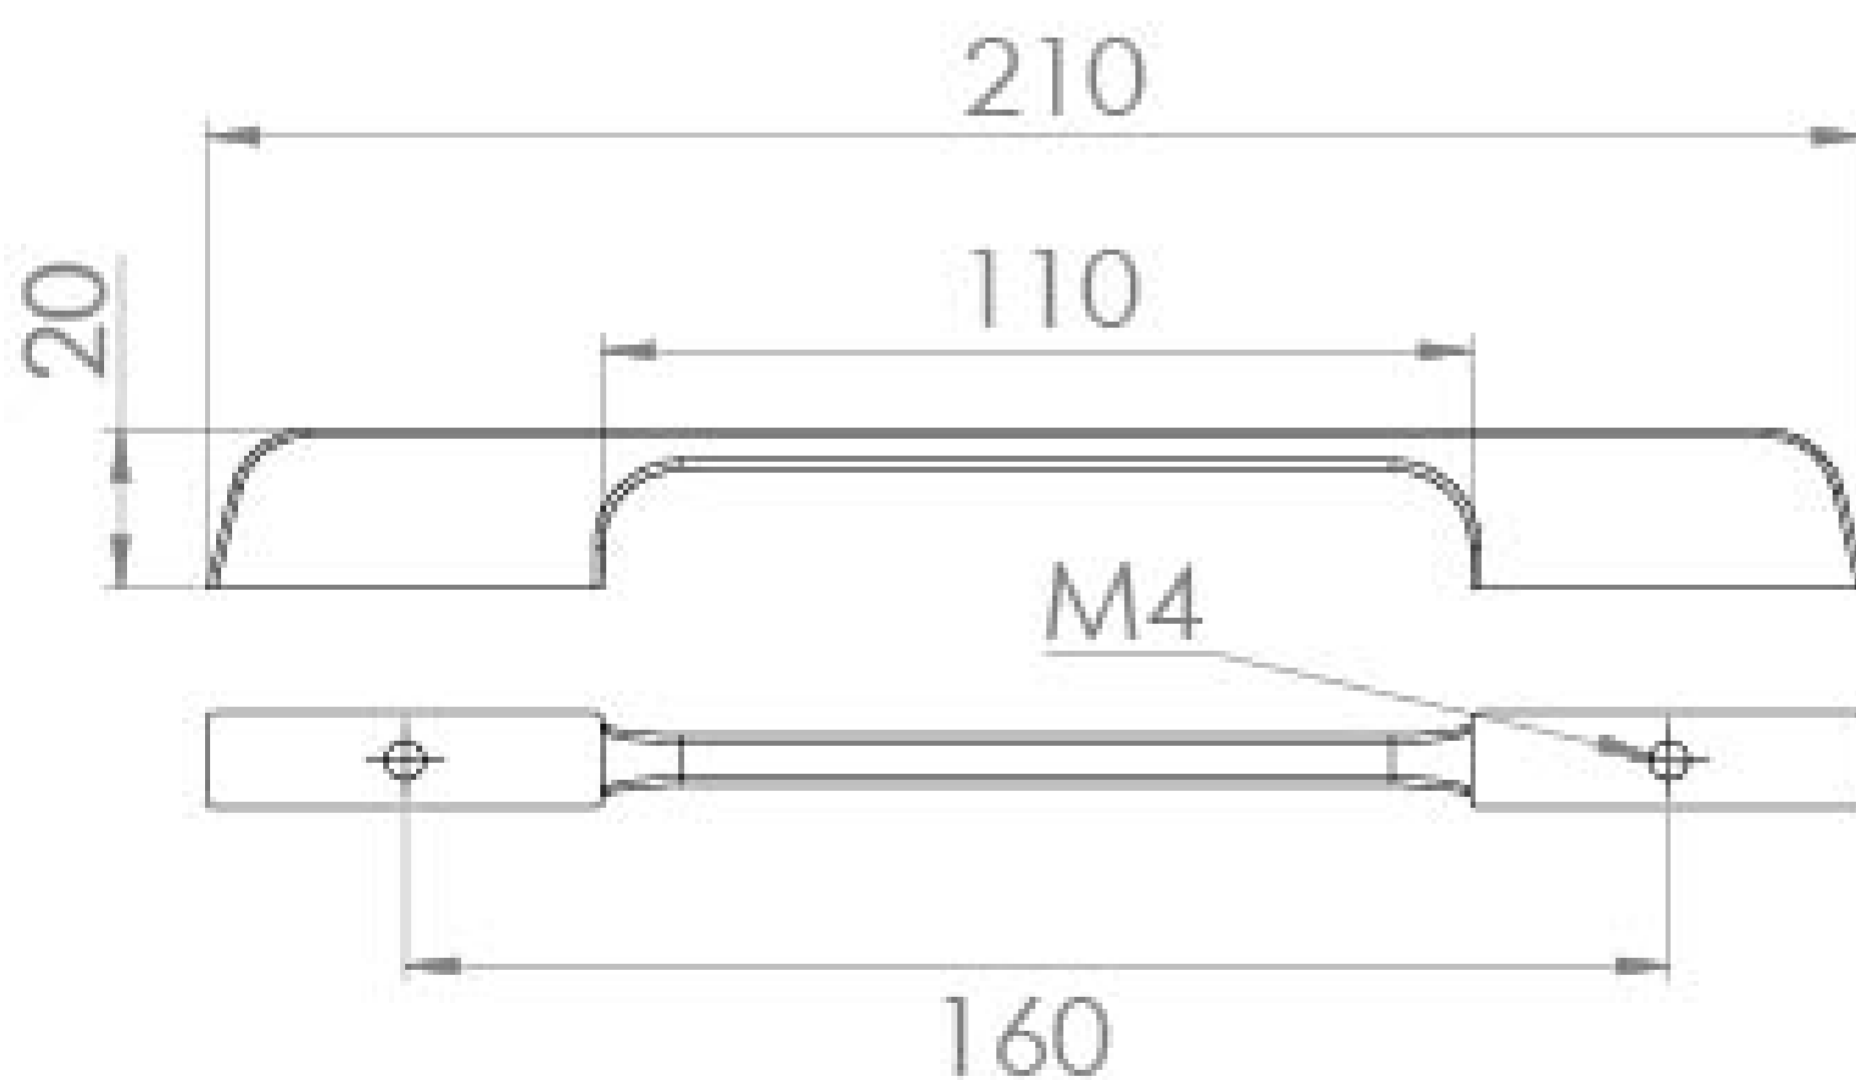

VIENNA 160MM HANDLE - CHROME

Product Code: HDL05

PRODUCT INFORMATION

Finish:	Chrome
Width:	210mm
Depth:	20mm
Material	Cast Iron
Weight	0.08kg
Fixing Centre Distance (mm)	160mm
Range Pairing	Austen, Frontier, Hyde, Kingsbury
Guarantee	2 years

DESCRIPTION

Many of our units allow you to choose a handle and we have various style options you can go for.

The Vienna handle in chrome has a unique design with its curved edges that will complement a variety of our furniture unit styles.

This handle works best with door units.

TECHNICAL DRAWING

Saneux reserves the right to alter the specifications and product range without prior notice. Dimensions are given as a guide only. Dimensions should not be used for surrounding furniture, fixtures and fittings until the product is on site.