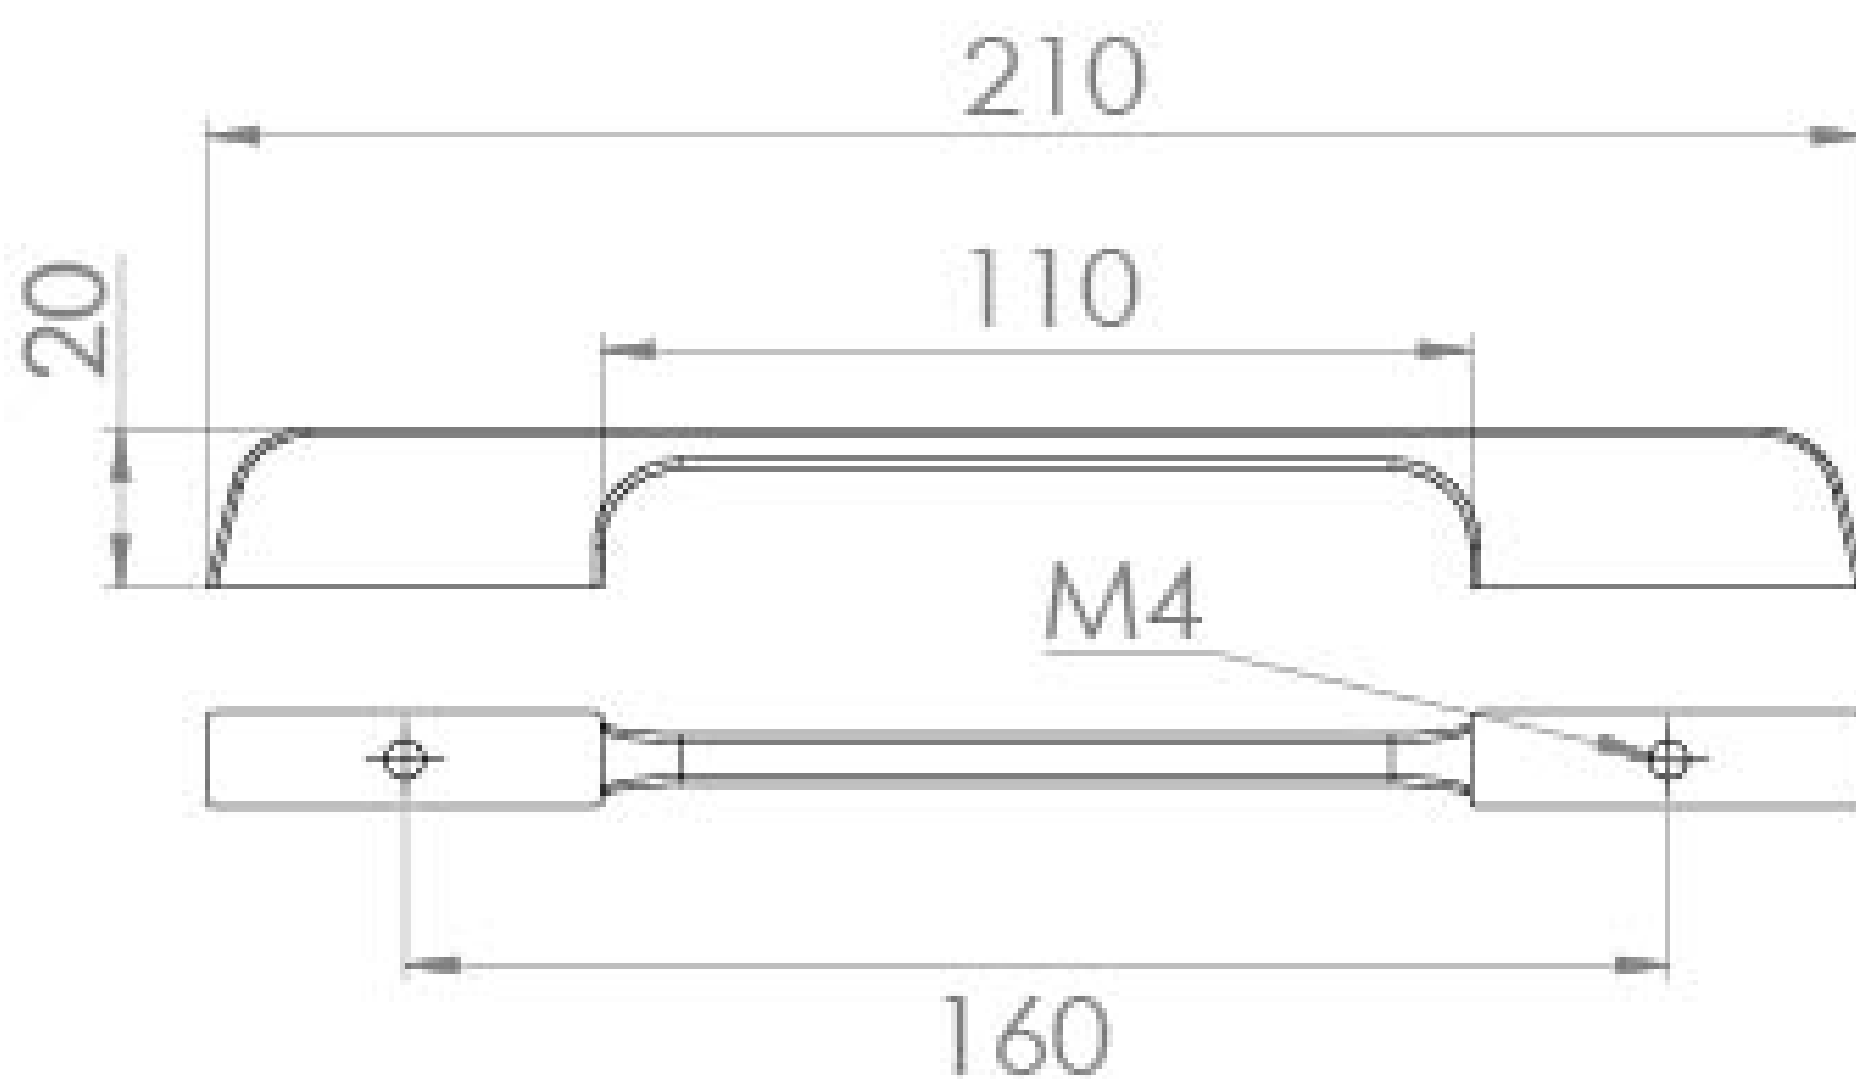

VIENNA 160MM HANDLE - CHROME

Product Code: HDL05

PRODUCT INFORMATION

Finish:	Chrome
Width:	210mm
Depth:	20mm
Material	Cast Iron
Weight	0.08kg
Fixing Centre Distance (mm)	160mm
Range Pairing	Austen, Frontier, Hyde, Kingsbury
Guarantee	2 years

DESCRIPTION

Many of our units allow you to choose a handle and we have various style options you can go for.

The Vienna handle in chrome has a unique design with its curved edges that will complement a variety of our furniture unit styles.

This handle works best with door units.

TECHNICAL DRAWING

Saneux reserves the right to alter the specifications and product range without prior notice. Dimensions are given as a guide only. Dimensions should not be used for surrounding furniture, fixtures and fittings until the product is on site.