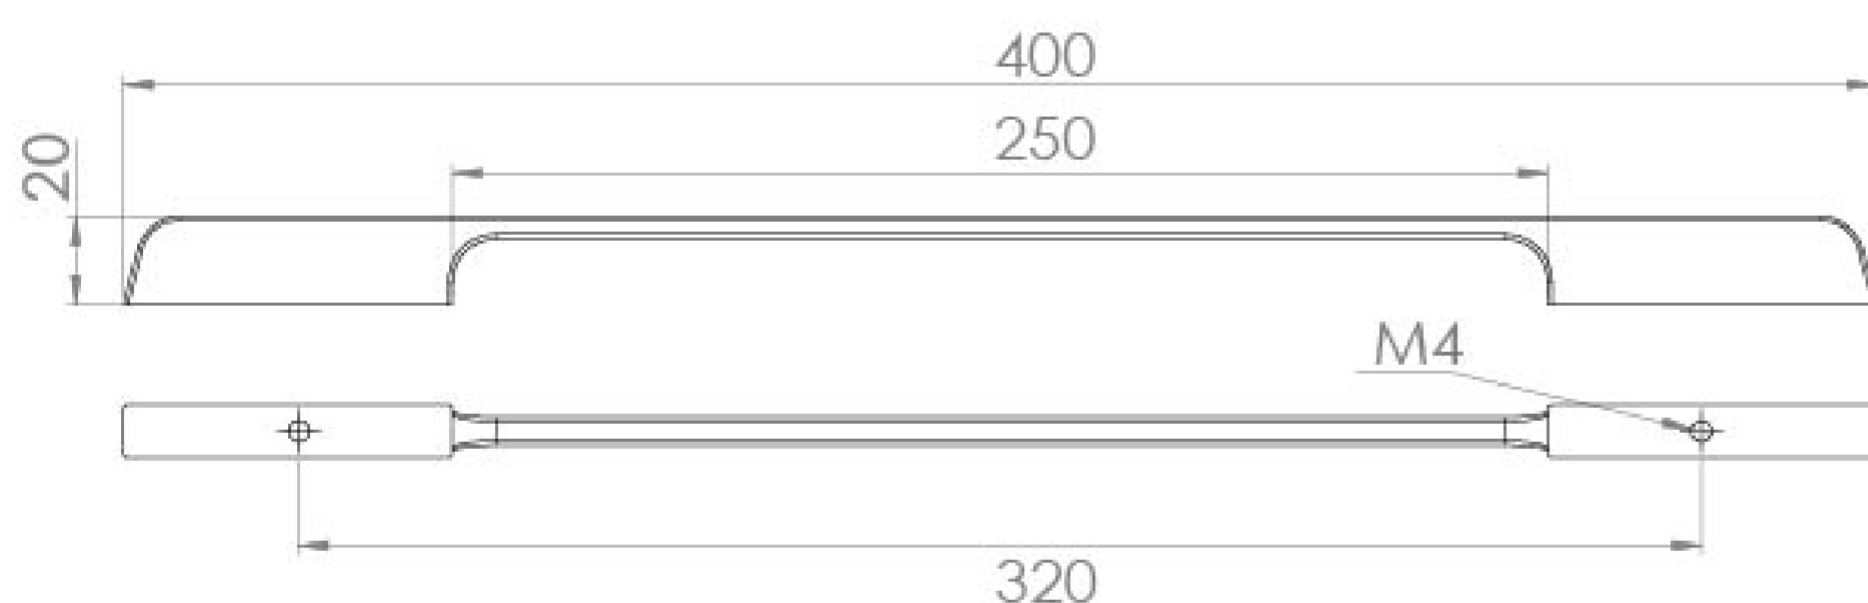

VIENNA 320MM HANDLE - CHROME

Product Code: HDL04

PRODUCT INFORMATION

Finish:	Chrome
Width:	400mm
Depth:	20mm
Material	Cast Iron
Weight	0.13kg
Fixing Centre Distance (mm)	320mm
Range Pairing	Austen, Frontier, Hyde, Kingsbury
Guarantee	2 years

DESCRIPTION

Many of our units allow you to choose a handle and we have various style options you can go for.

The Vienna handle in chrome has a unique design with its curved edges that will complement a variety of our furniture unit styles.

This handle works best with drawers units.

TECHNICAL DRAWING

Saneux reserves the right to alter the specifications and product range without prior notice. Dimensions are given as a guide only. Dimensions should not be used for surrounding furniture, fixtures and fittings until the product is on site.