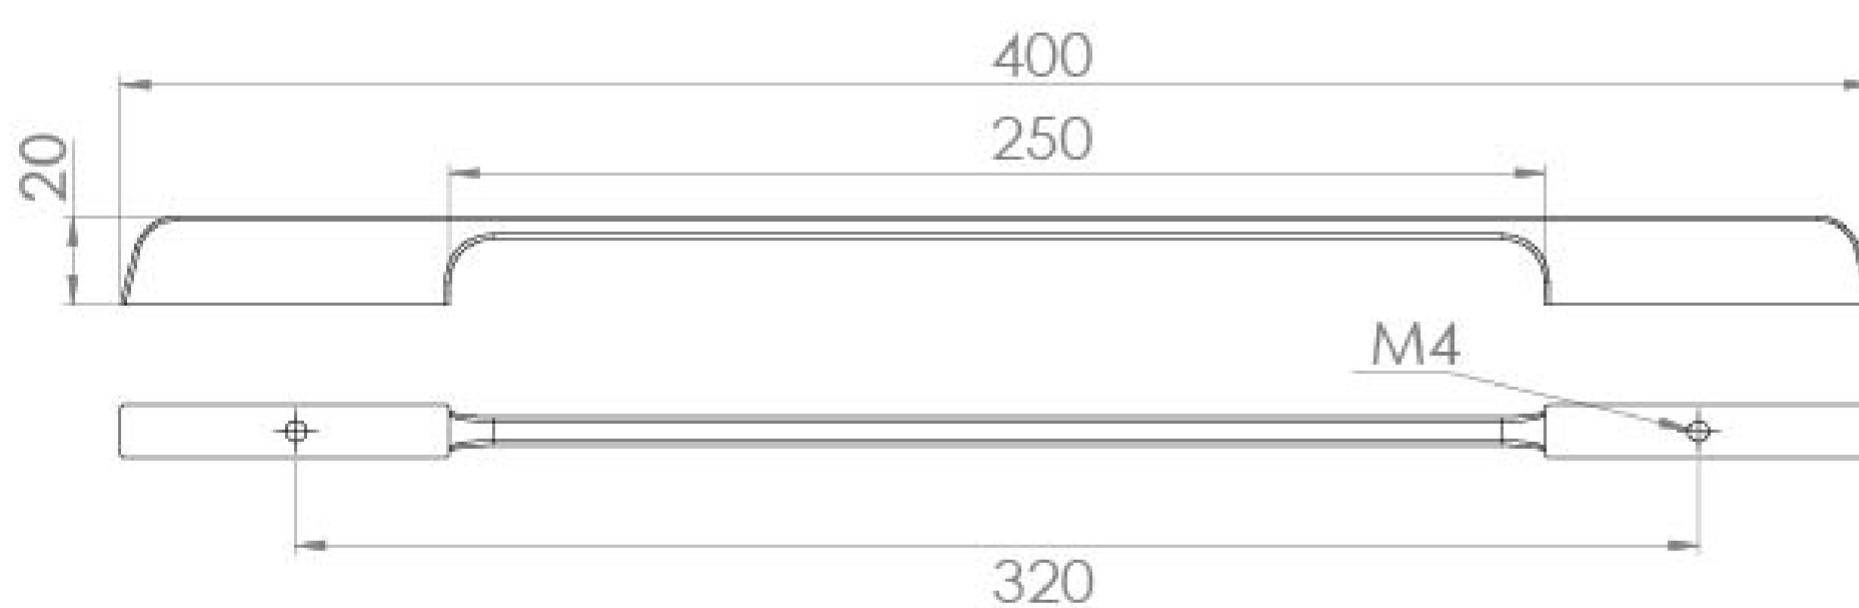

TECHNICAL DRAWING

Saneux reserves the right to alter the specifications and product range without prior notice. Dimensions are given as a guide only. Dimensions should not be used for surrounding furniture, fixtures and fittings until the product is on site.