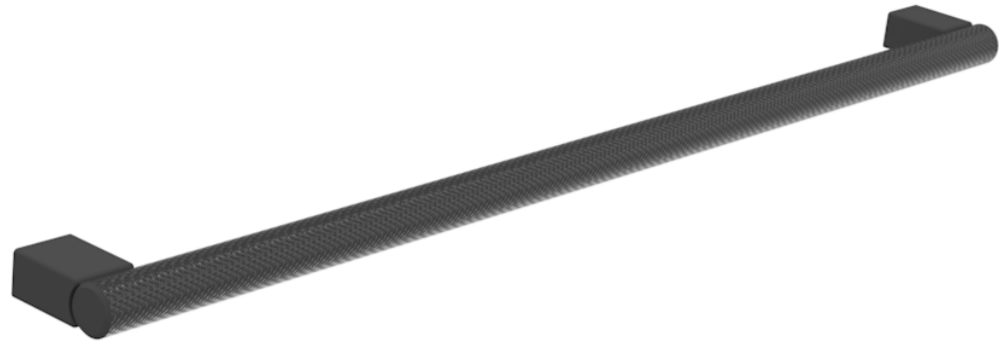

MADRID 320MM KNURLED HANDLE - STAINLESS STEEL MATTE BLACK

Product Code: HDL02.MB

PRODUCT INFORMATION

Finish:	Matte Black
Height:	12mm
Width:	346mm
Depth:	30mm
Material	Stainless Steel
Weight	0.3kg
Fixing Centre Distance (mm)	320mm
Range Pairing	Austen, Frontier, Hyde, Kingsbury
Guarantee	2 years

DESCRIPTION

Many of our units allow you to choose a handle and we have various style options you can go for.

This Madrid handle in stainless steel matte black is a stunning piece of brassware that is known for its knurled finish, and it's a great option if you want a handle that will instantly change the appearance of your unit.