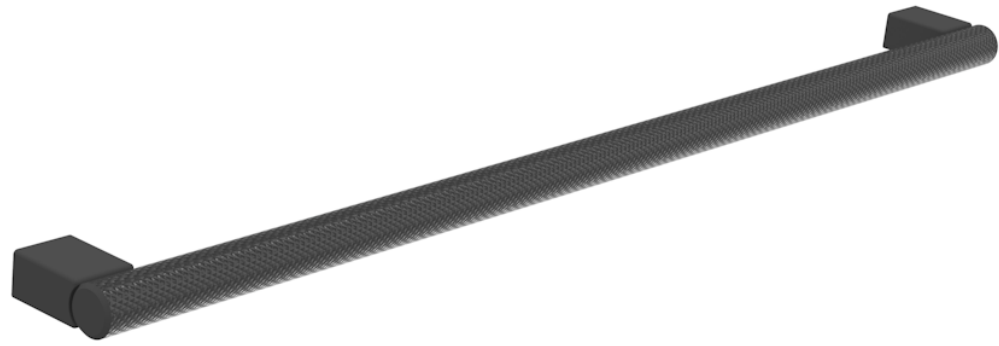

MADRID 320MM KNURLED HANDLE - STAINLESS STEEL MATTE BLACK

Product Code: HDL02.MB

PRODUCT INFORMATION

Finish:	Matte Black
Height:	12mm
Width:	346mm
Depth:	30mm
Material	Stainless Steel
Weight	0.3kg
Fixing Centre Distance (mm)	320mm
Range Pairing	Austen, Frontier, Hyde, Kingsbury
Guarantee	2 years

DESCRIPTION

Many of our units allow you to choose a handle and we have various style options you can go for.

This Madrid handle in stainless steel matte black is a stunning piece of brassware that is known for its knurled finish, and it's a great option if you want a handle that will instantly change the appearance of your unit.