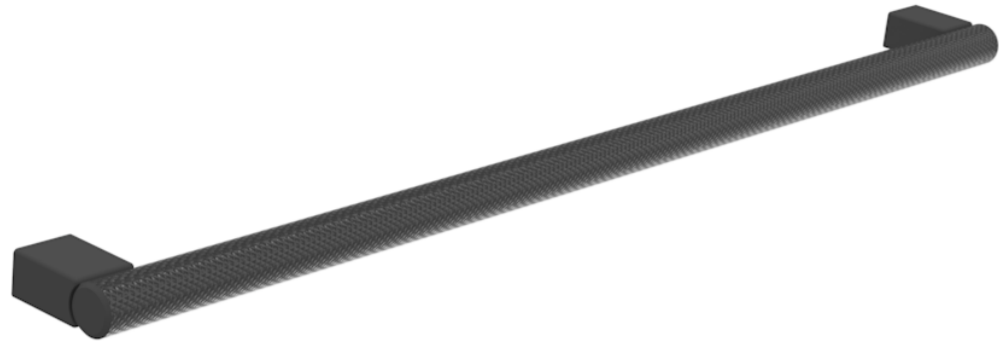

# MADRID 320MM KNURLED HANDLE - STAINLESS STEEL MATTE BLACK

**Product Code:** HDL02.MB

## PRODUCT INFORMATION

<b>Finish:</b>	Matte Black
<b>Height:</b>	12mm
<b>Width:</b>	346mm
<b>Depth:</b>	30mm
<b>Material</b>	Stainless Steel
<b>Weight</b>	0.3kg
<b>Fixing Centre Distance (mm)</b>	320mm
<b>Range Pairing</b>	Austen, Frontier, Hyde, Kingsbury
<b>Guarantee</b>	2 years

## DESCRIPTION

Many of our units allow you to choose a handle and we have various style options you can go for.

This Madrid handle in stainless steel matte black is a stunning piece of brassware that is known for its knurled finish, and it's a great option if you want a handle that will instantly change the appearance of your unit.

This handle works best with drawer units.