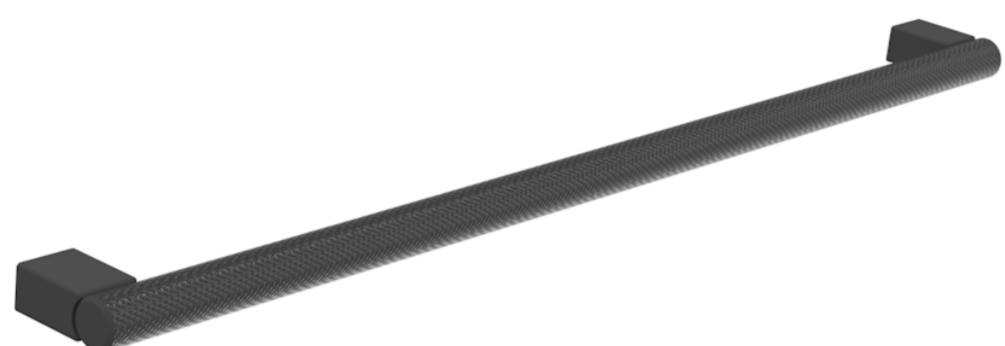

# MADRID 320MM KNURLED HANDLE - STAINLESS STEEL MATTE BLACK

**Product Code:** HDL02.MB

## PRODUCT INFORMATION

<b>Finish:</b>	Matte Black
<b>Height:</b>	12mm
<b>Width:</b>	346mm
<b>Depth:</b>	30mm
<b>Material</b>	Stainless Steel
<b>Weight</b>	0.3kg
<b>Fixing Centre Distance (mm)</b>	320mm
<b>Range Pairing</b>	Austen, Frontier, Hyde, Kingsbury
<b>Guarantee</b>	2 years

## DESCRIPTION

Many of our units allow you to choose a handle and we have various style options you can go for.

This Madrid handle in stainless steel matte black is a stunning piece of brassware that is known for its knurled finish, and it's a great option if you want a handle that will instantly change the appearance of your unit.

This handle works best with drawer units.