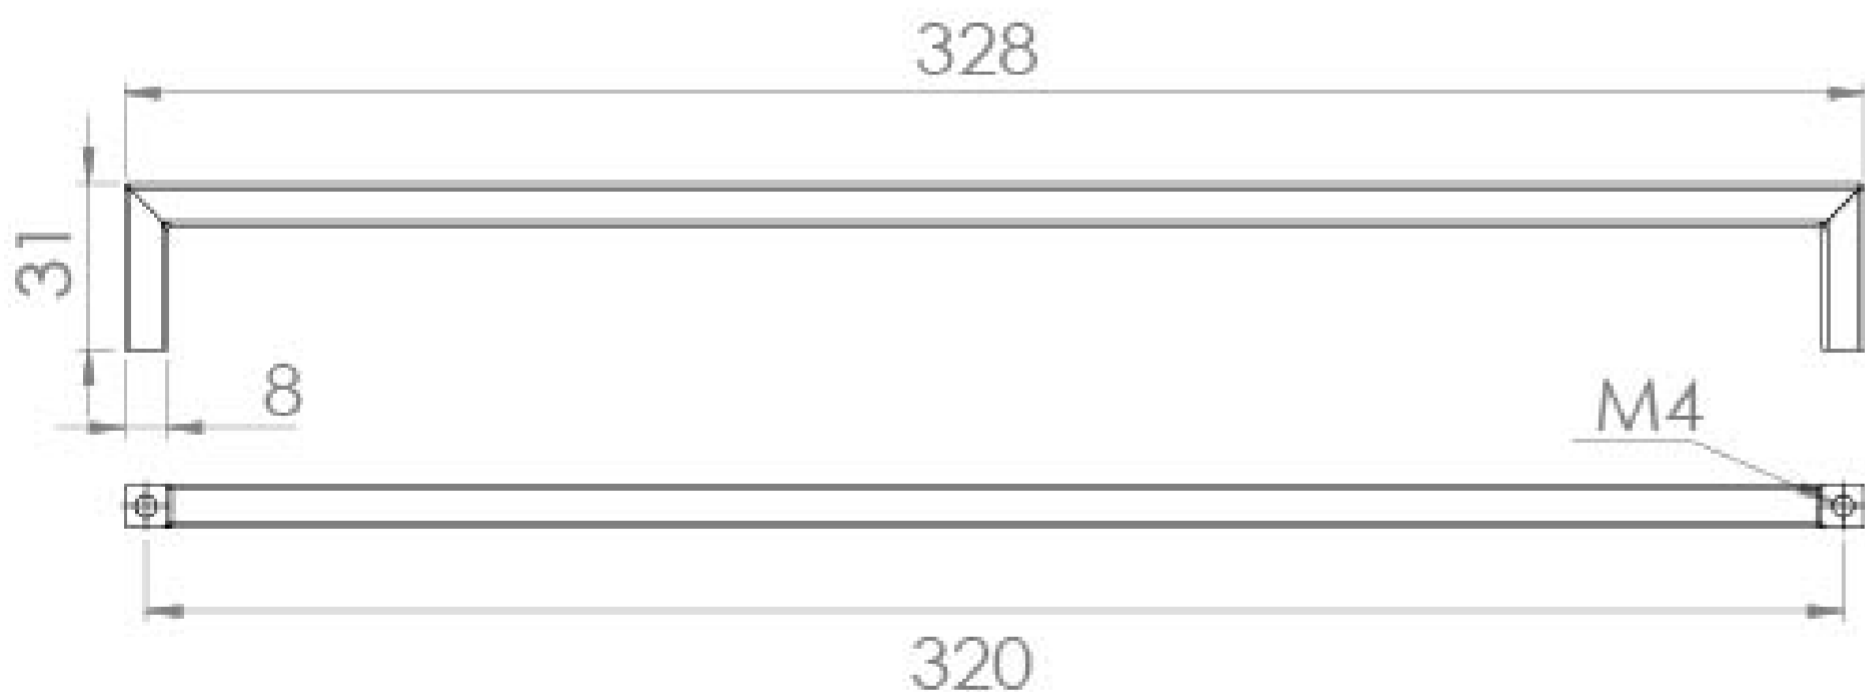

BERLIN 320MM HANDLE - CHROME

Product Code: HDL01

PRODUCT INFORMATION

Finish:	Chrome
Height:	8mm
Width:	328mm
Depth:	31mm
Material:	Cast Iron
Weight:	0.15kg
Fixing Centre Distance (mm)	320mm
Range Pairing:	Austen, Frontier, Hyde, Kingsbury
Guarantee:	2 years

DESCRIPTION

Many of our units allow you to choose a handle and we have various style options you can go for.

This Berlin handle in chrome is a staple piece if you want something simple and minimal.

This handle works best with drawer units.

TECHNICAL DRAWING

Saneux reserves the right to alter the specifications and product range without prior notice. Dimensions are given as a guide only. Dimensions should not be used for surrounding furniture, fixtures and fittings until the product is on site.