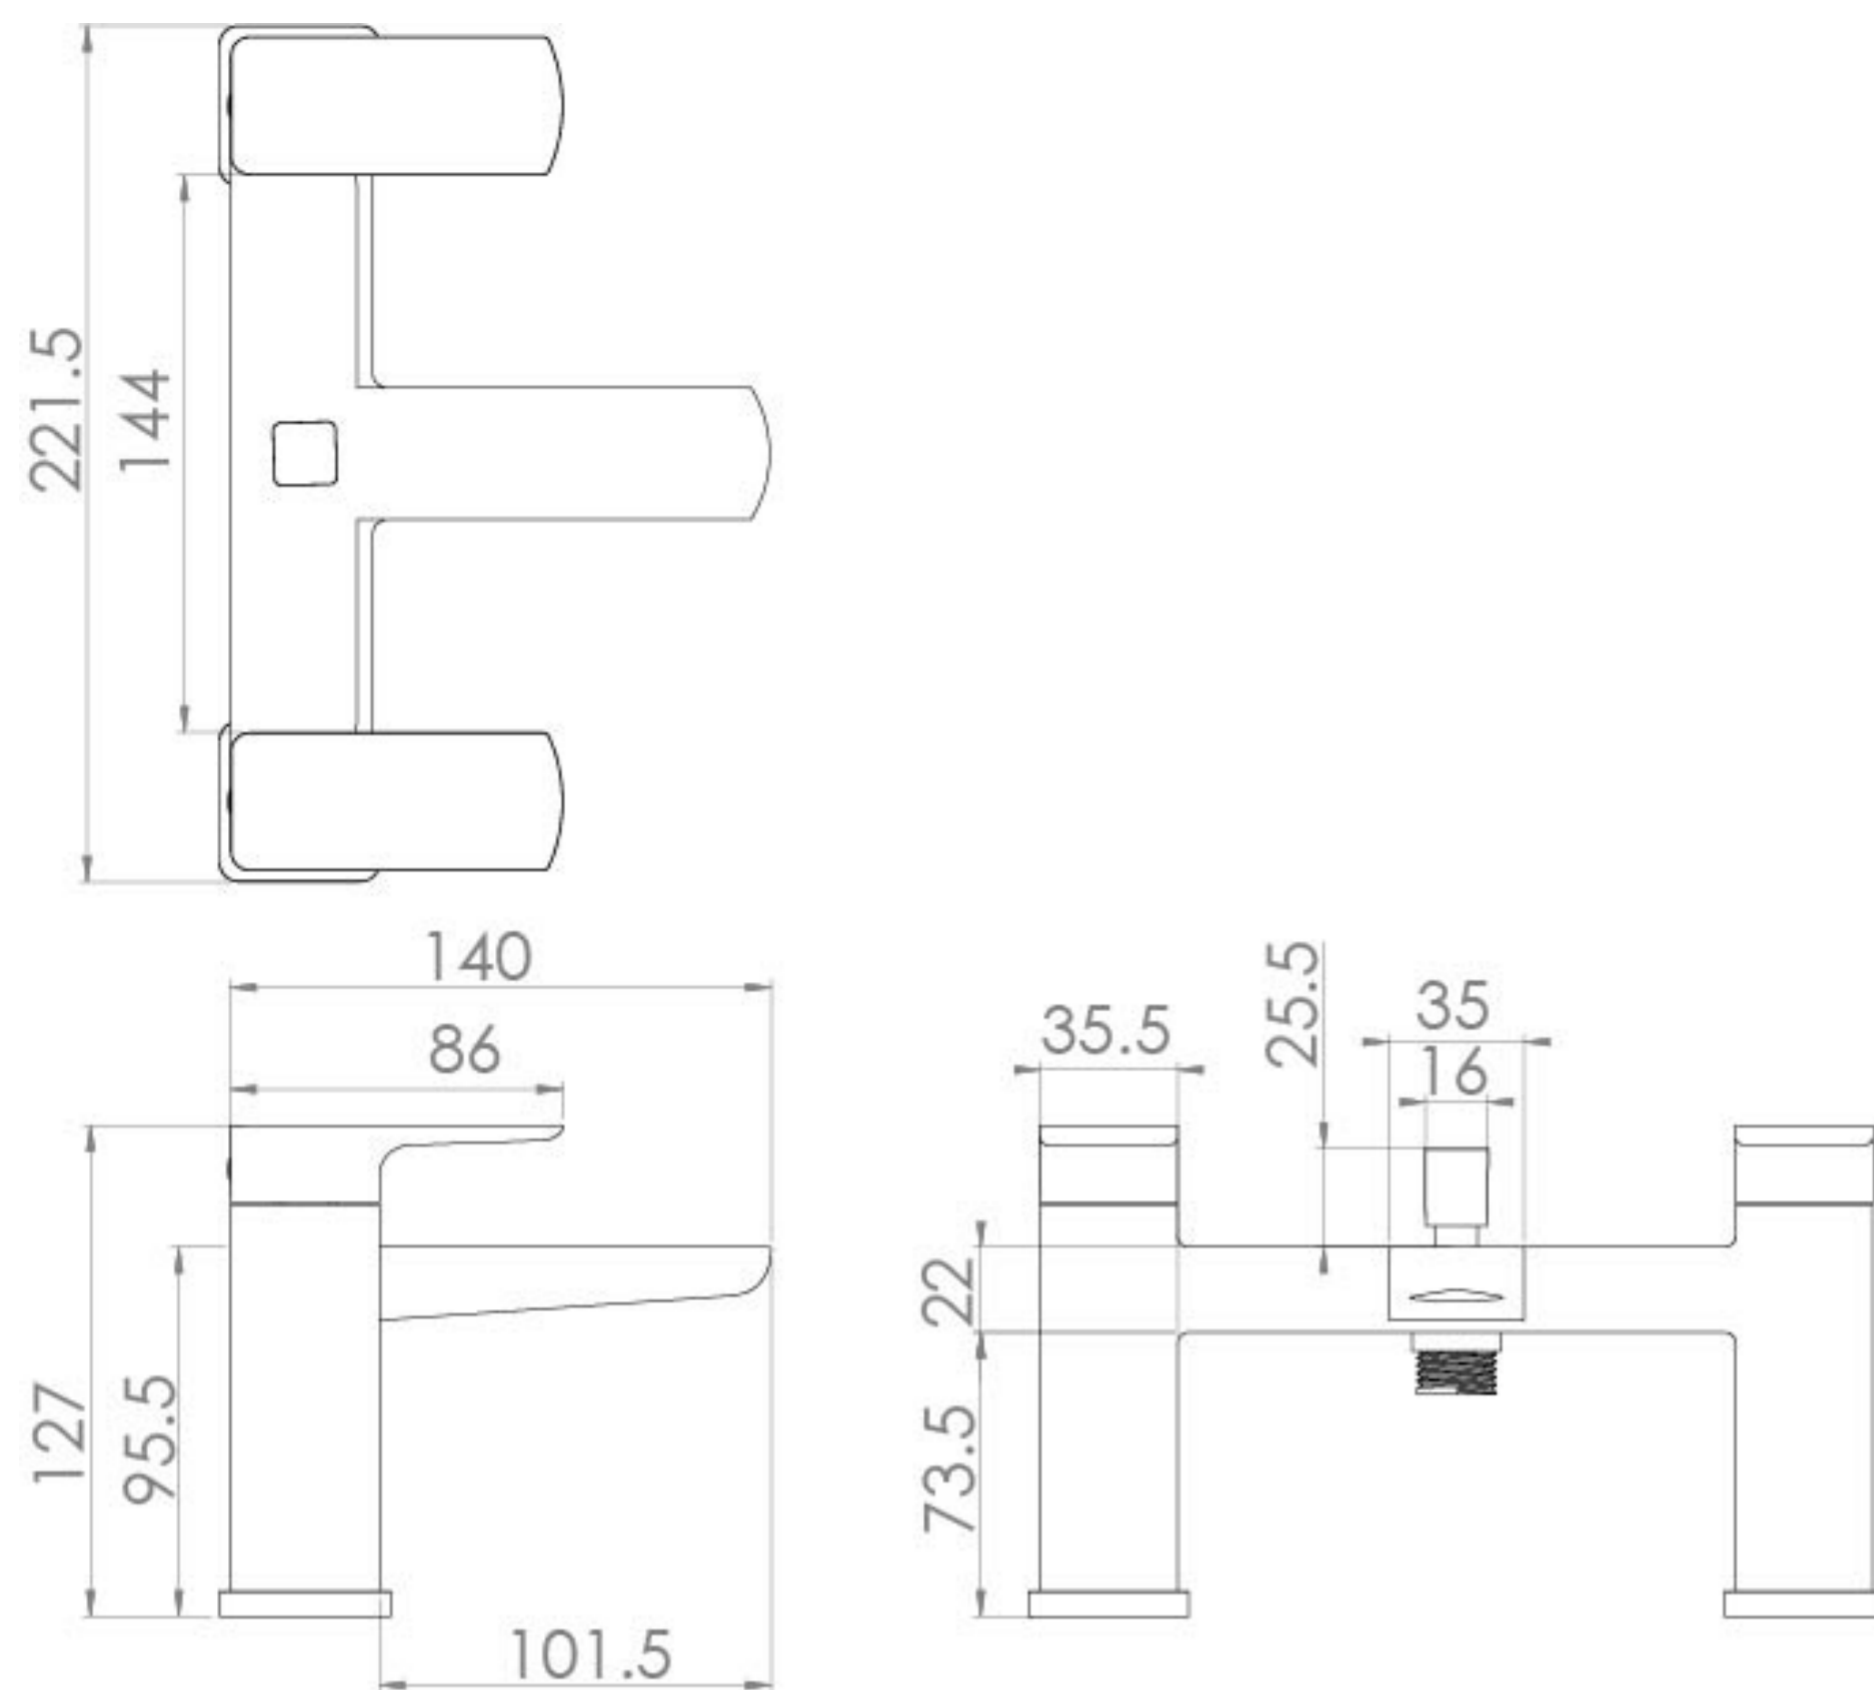

FUJI DECK MOUNTED BATH SHOWER MIXER - MATTE BLACK

Product Code: FU013.MB

PRODUCT INFORMATION

Finish:	Matte Black (Electroplated)
Height:	127mm
Depth:	143mm
Material:	Brass
Product Type:	Deck Mounted Bath Tap
Width:	221.5mm
Approvals:	WRAS Approved
Weight	3.38kg
Waste	Not included, purchase separately
Guarantee	5 years
Spout Projection (mm)	124mm
Other Features	Pair with a bath overflow and waste
Outlets	2
Material	Brass
Approvals/Standards	WRAS

DESCRIPTION

The FUJI collection of brassware is a beautiful blend of curved and angular design.

The FUJI deck mounted bath shower mixer in matte black will work with our built-in baths, and it comes with a square shower handset attachment. It has a diverter that allows you to change whether you want to use the bath filler or the shower handset attachment, whilst the handles control the temperature of the water.

Waste to be purchased separately.

TECHNICAL DRAWING

FLOW RATE

- 0.2 Bar - Flowrate: 9 l/min
- 0.5 Bar - Flowrate: 14.5 l/min
- 2 Bar - Flowrate: 31 l/min
- 3 Bar - Flowrate: 40 l/min

Saneux reserves the right to alter the specifications and product range without prior notice. Dimensions are given as a guide only. Dimensions should not be used for surrounding furniture, fixtures and fittings until the product is on site.