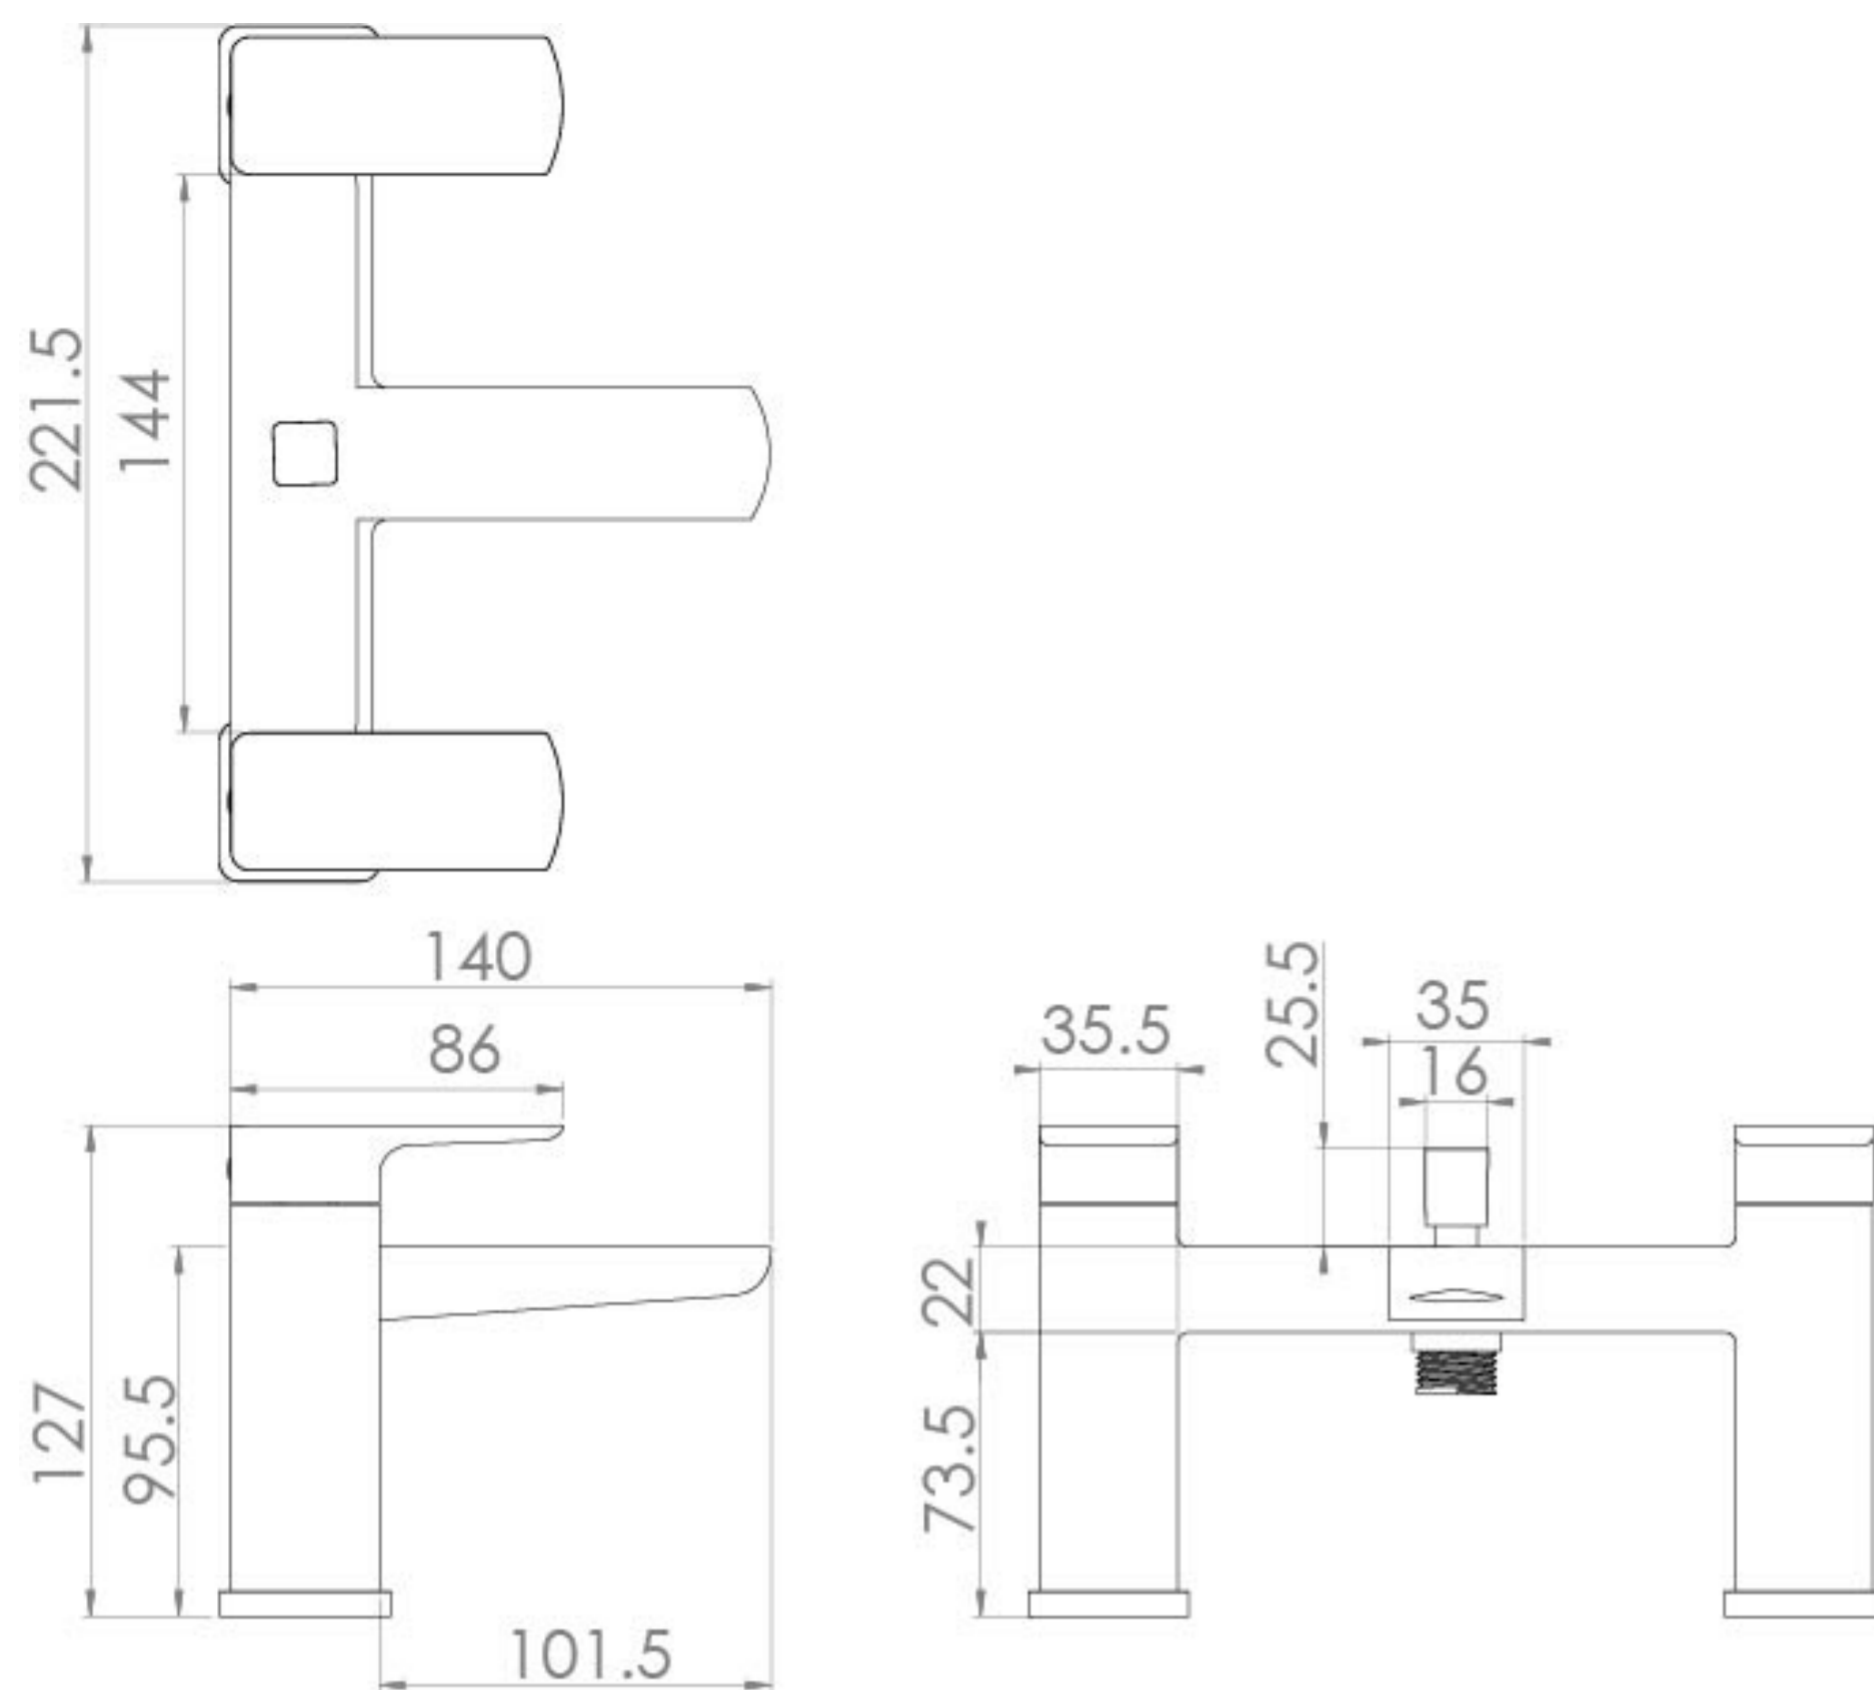

## PRODUCT INFORMATION

<b>Finish:</b>	Matte Black (Electroplated)
<b>Height:</b>	127mm
<b>Depth:</b>	143mm
<b>Material:</b>	Brass
<b>Product Type:</b>	Deck Mounted Bath Tap
<b>Width:</b>	221.5mm
<b>Approvals:</b>	WRAS Approved
<b>Weight</b>	3.38kg
<b>Waste</b>	Not included, purchase separately
<b>Guarantee</b>	5 years
<b>Spout Projection (mm)</b>	124mm
<b>Other Features</b>	Pair with a bath overflow and waste
<b>Outlets</b>	2
<b>Material</b>	Brass
<b>Approvals/Standards</b>	WRAS

## DESCRIPTION

The FUJI collection of brassware is a beautiful blend of curved and angular design.

The FUJI deck mounted bath shower mixer in matte black will work with our built-in baths, and it comes with a square shower handset attachment. It has a diverter that allows you to change whether you want to use the bath filler or the shower handset attachment, whilst the handles control the temperature of the water.

## TECHNICAL DRAWING

## FLOW RATE

- 0.2 Bar - Flowrate: 9 l/min
- 0.5 Bar - Flowrate: 14.5 l/min
- 2 Bar - Flowrate: 31 l/min
- 3 Bar - Flowrate: 40 l/min

Saneux reserves the right to alter the specifications and product range without prior notice. Dimensions are given as a guide only. Dimensions should not be used for surrounding furniture, fixtures and fittings until the product is on site.