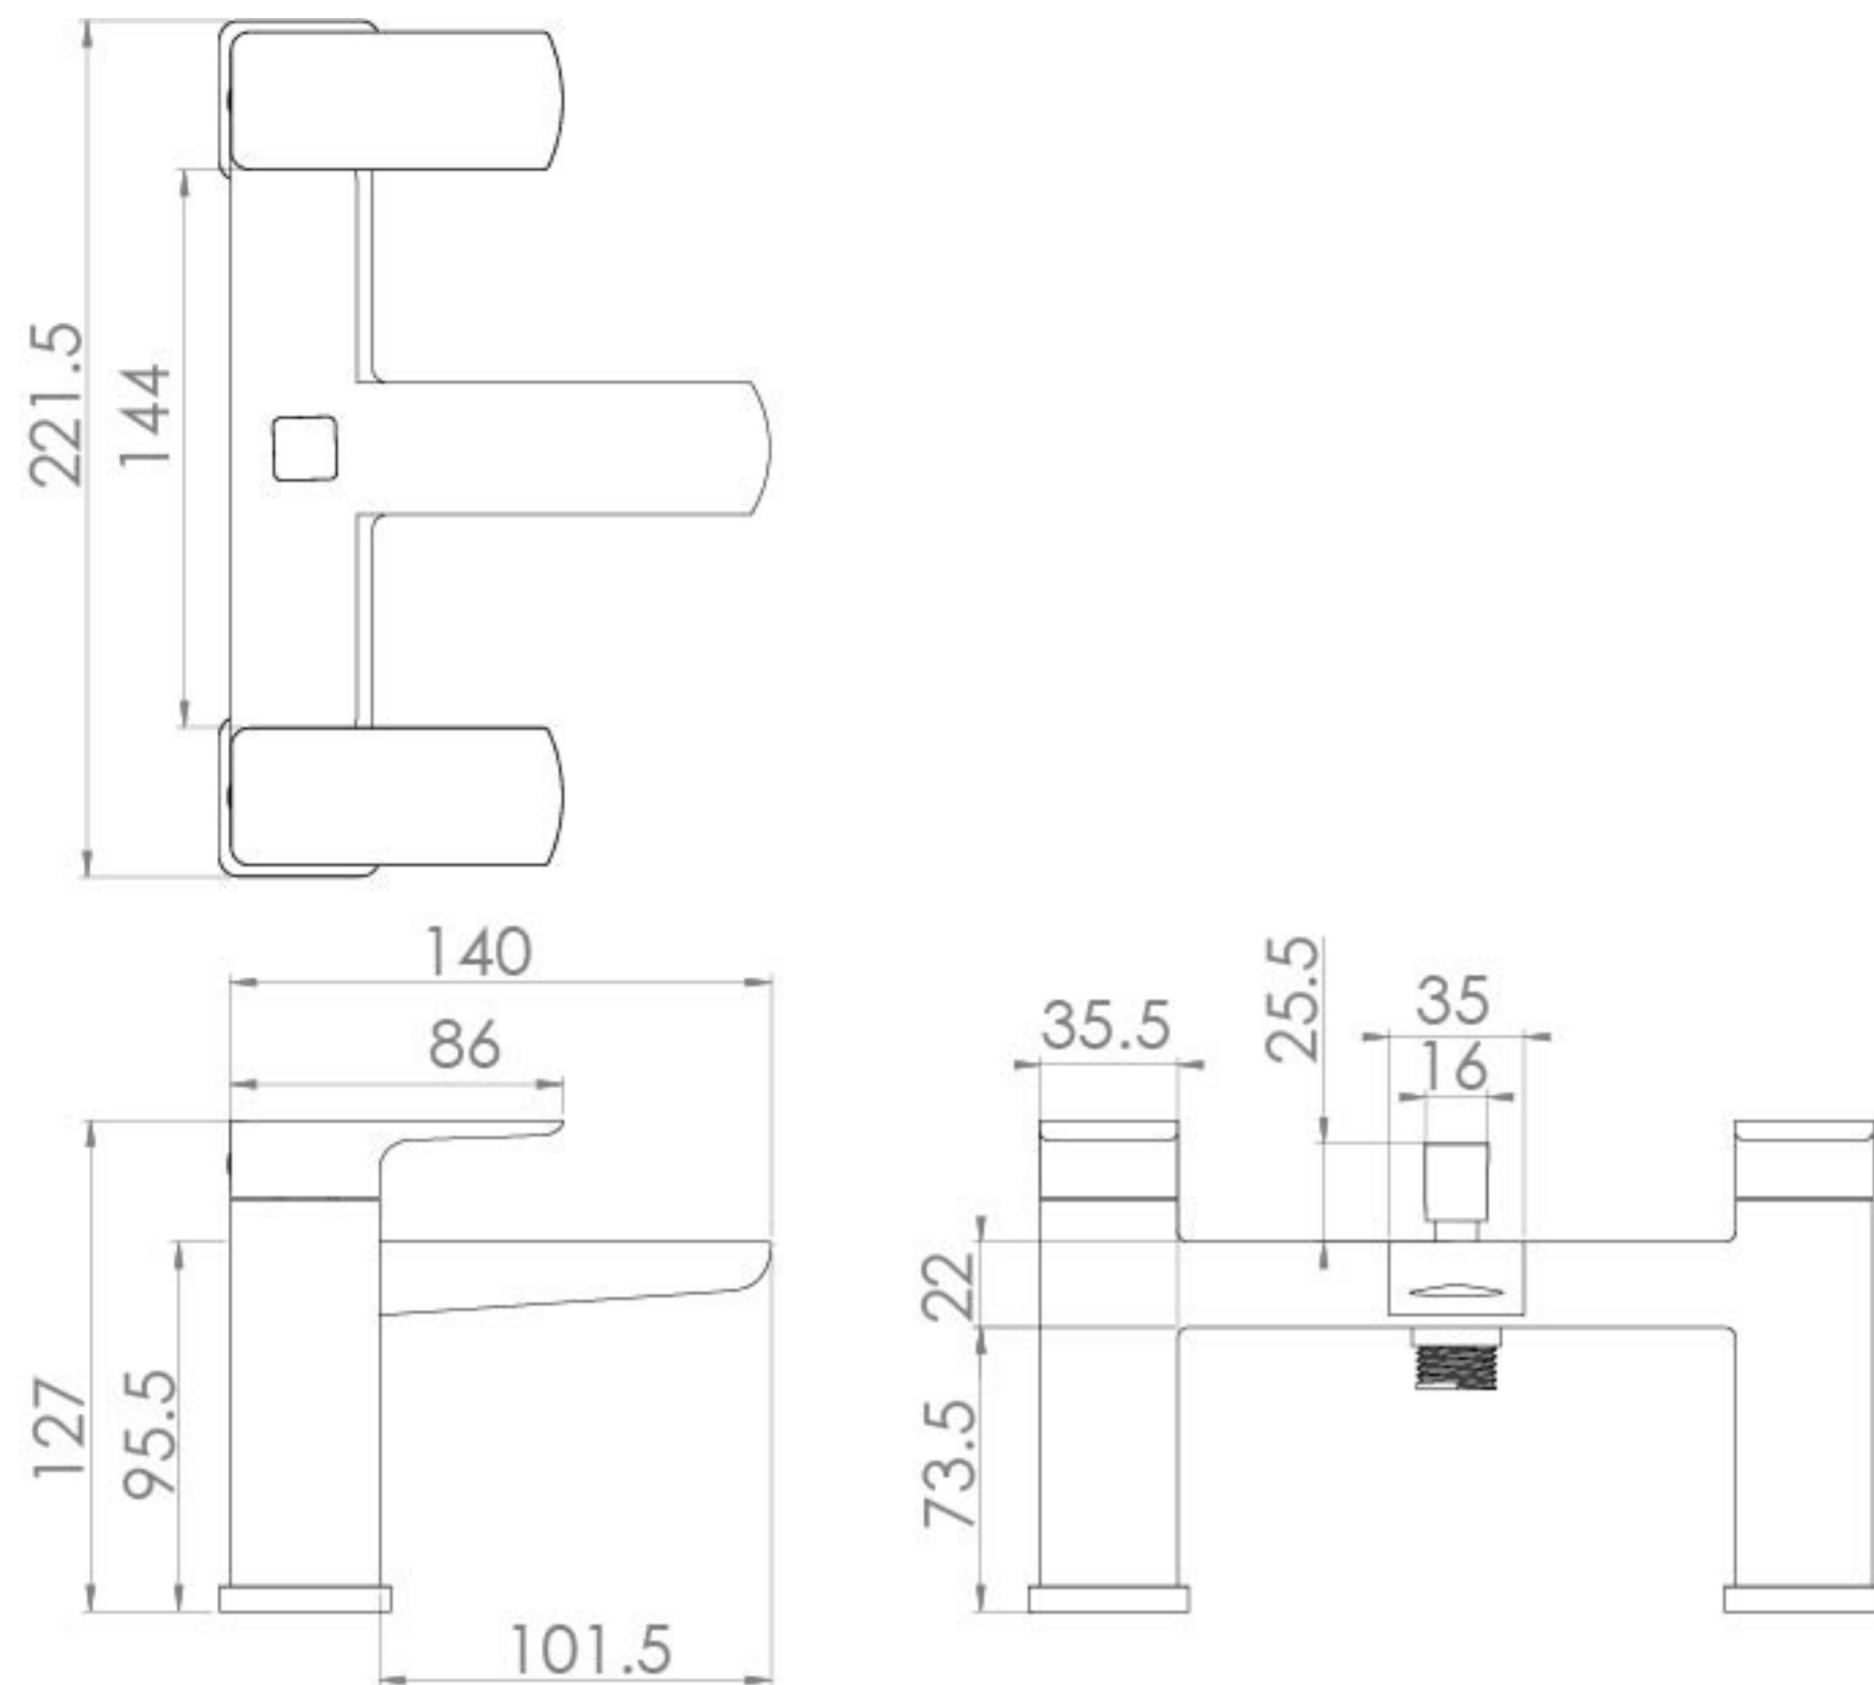

FUJI DECK MOUNTED BATH SHOWER MIXER - MATTE BLACK

Product Code: FU013.MB

PRODUCT INFORMATION

Finish:	Matte Black (Electroplated)
Height:	127mm
Depth:	143mm
Material:	Brass
Product Type:	Deck Mounted Bath Tap
Width:	221.5mm
Approvals:	WRAS Approved
Weight	3.38kg
Waste	Not included, purchase separately
Guarantee	5 years
Spout Projection (mm)	124mm
Other Features	Pair with a bath overflow and waste
Outlets	2
Material	Brass
Approvals/Standards	WRAS

DESCRIPTION

The FUJI collection of brassware is a beautiful blend of curved and angular design.

The FUJI deck mounted bath shower mixer in matte black will work with our built-in baths, and it comes with a square shower handset attachment. It has a diverter that allows you to change whether you want to use the bath filler or the shower handset attachment, whilst the handles control the temperature of the water.

Waste to be purchased separately.

TECHNICAL DRAWING

FLOW RATE

- 0.2 Bar - Flowrate: 9 l/min
- 0.5 Bar - Flowrate: 14.5 l/min
- 2 Bar - Flowrate: 31 l/min
- 3 Bar - Flowrate: 40 l/min

Saneux reserves the right to alter the specifications and product range without prior notice. Dimensions are given as a guide only. Dimensions should not be used for surrounding furniture, fixtures and fittings until the product is on site.