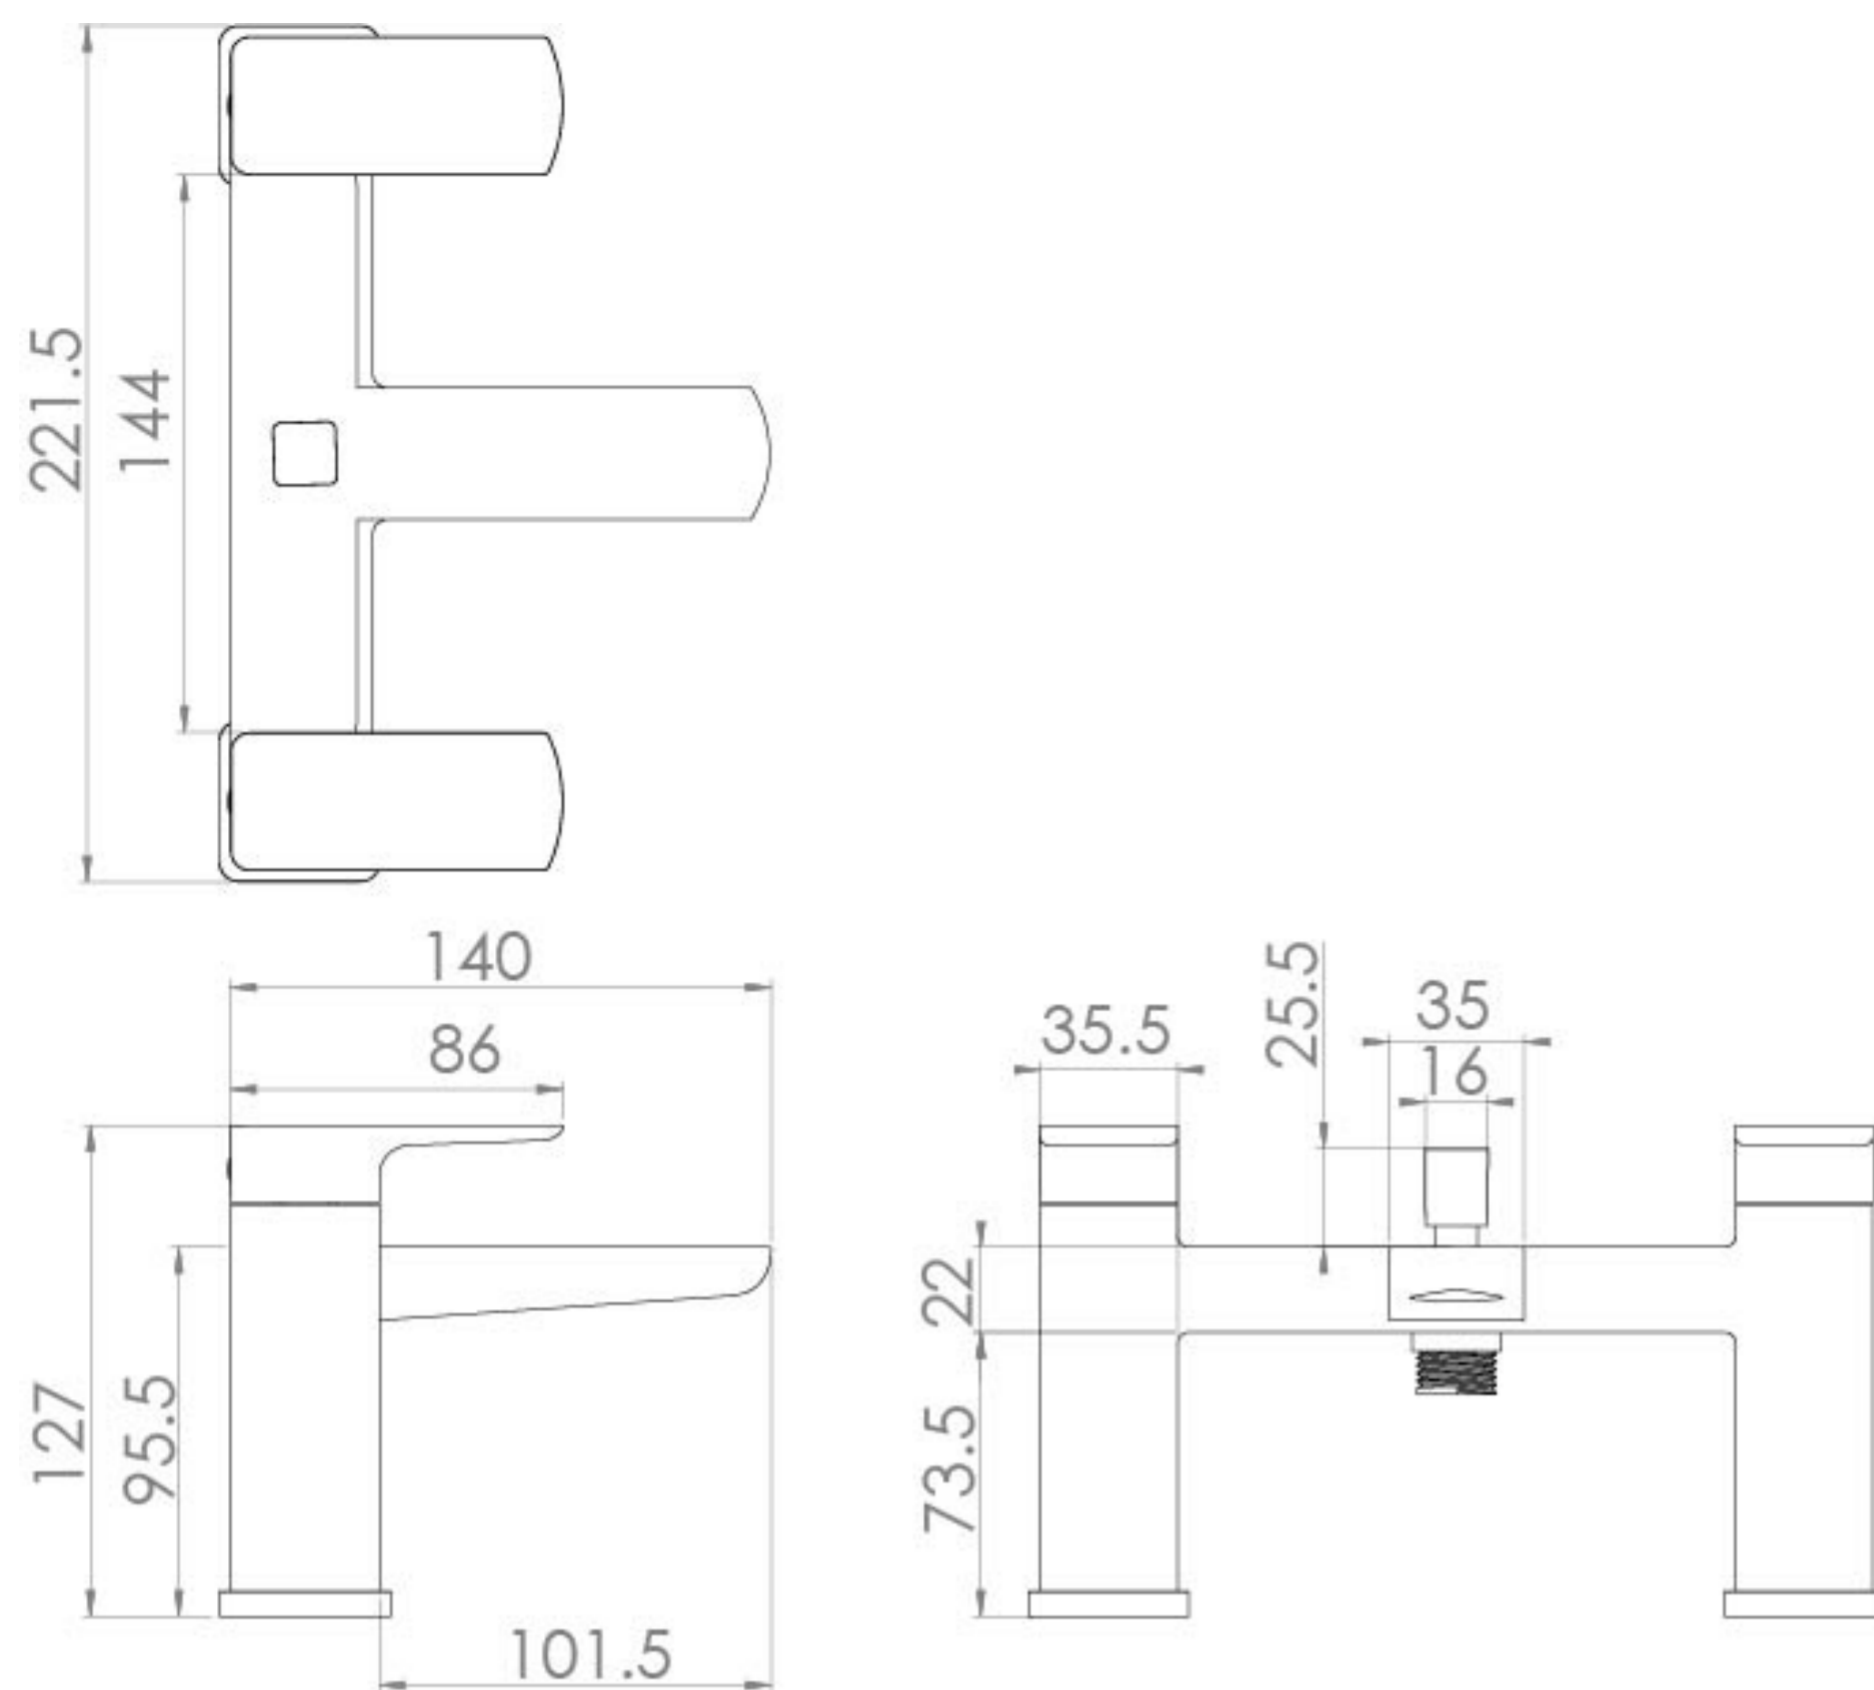

FUJI DECK MOUNTED BATH SHOWER MIXER - CHROME

Product Code: FU013

PRODUCT INFORMATION

Finish:	Chrome
Height:	127mm
Depth:	143mm
Material:	Brass
Product Type:	Deck Mounted Bath Tap
Approvals:	WRAS Approved
Width:	221.5mm
Weight	3.38kg
Waste	Not included, purchase separately
Guarantee	5 years
Spout Projection (mm)	124mm
Other Features	Pair with a bath overflow and waste
Outlets	2
Material	Brass
Approvals/Standards	WRAS

DESCRIPTION

The FUJI collection of brassware is a beautiful blend of curved and angular design.

The FUJI deck mounted bath shower mixer in chrome will work with our built-in baths, and it comes with a square shower handset attachment. It has a diverter that allows you to change whether you want to use the bath filler or the shower handset attachment, whilst the handles control the temperature of the water.

Waste to be purchased separately.

TECHNICAL DRAWING

FLOW RATE

- 0.2 Bar - Flowrate: 9 l/min
- 0.5 Bar - Flowrate: 14.5 l/min
- 2 Bar - Flowrate: 31 l/min
- 3 Bar - Flowrate: 40 l/min

Saneux reserves the right to alter the specifications and product range without prior notice. Dimensions are given as a guide only. Dimensions should not be used for surrounding furniture, fixtures and fittings until the product is on site.