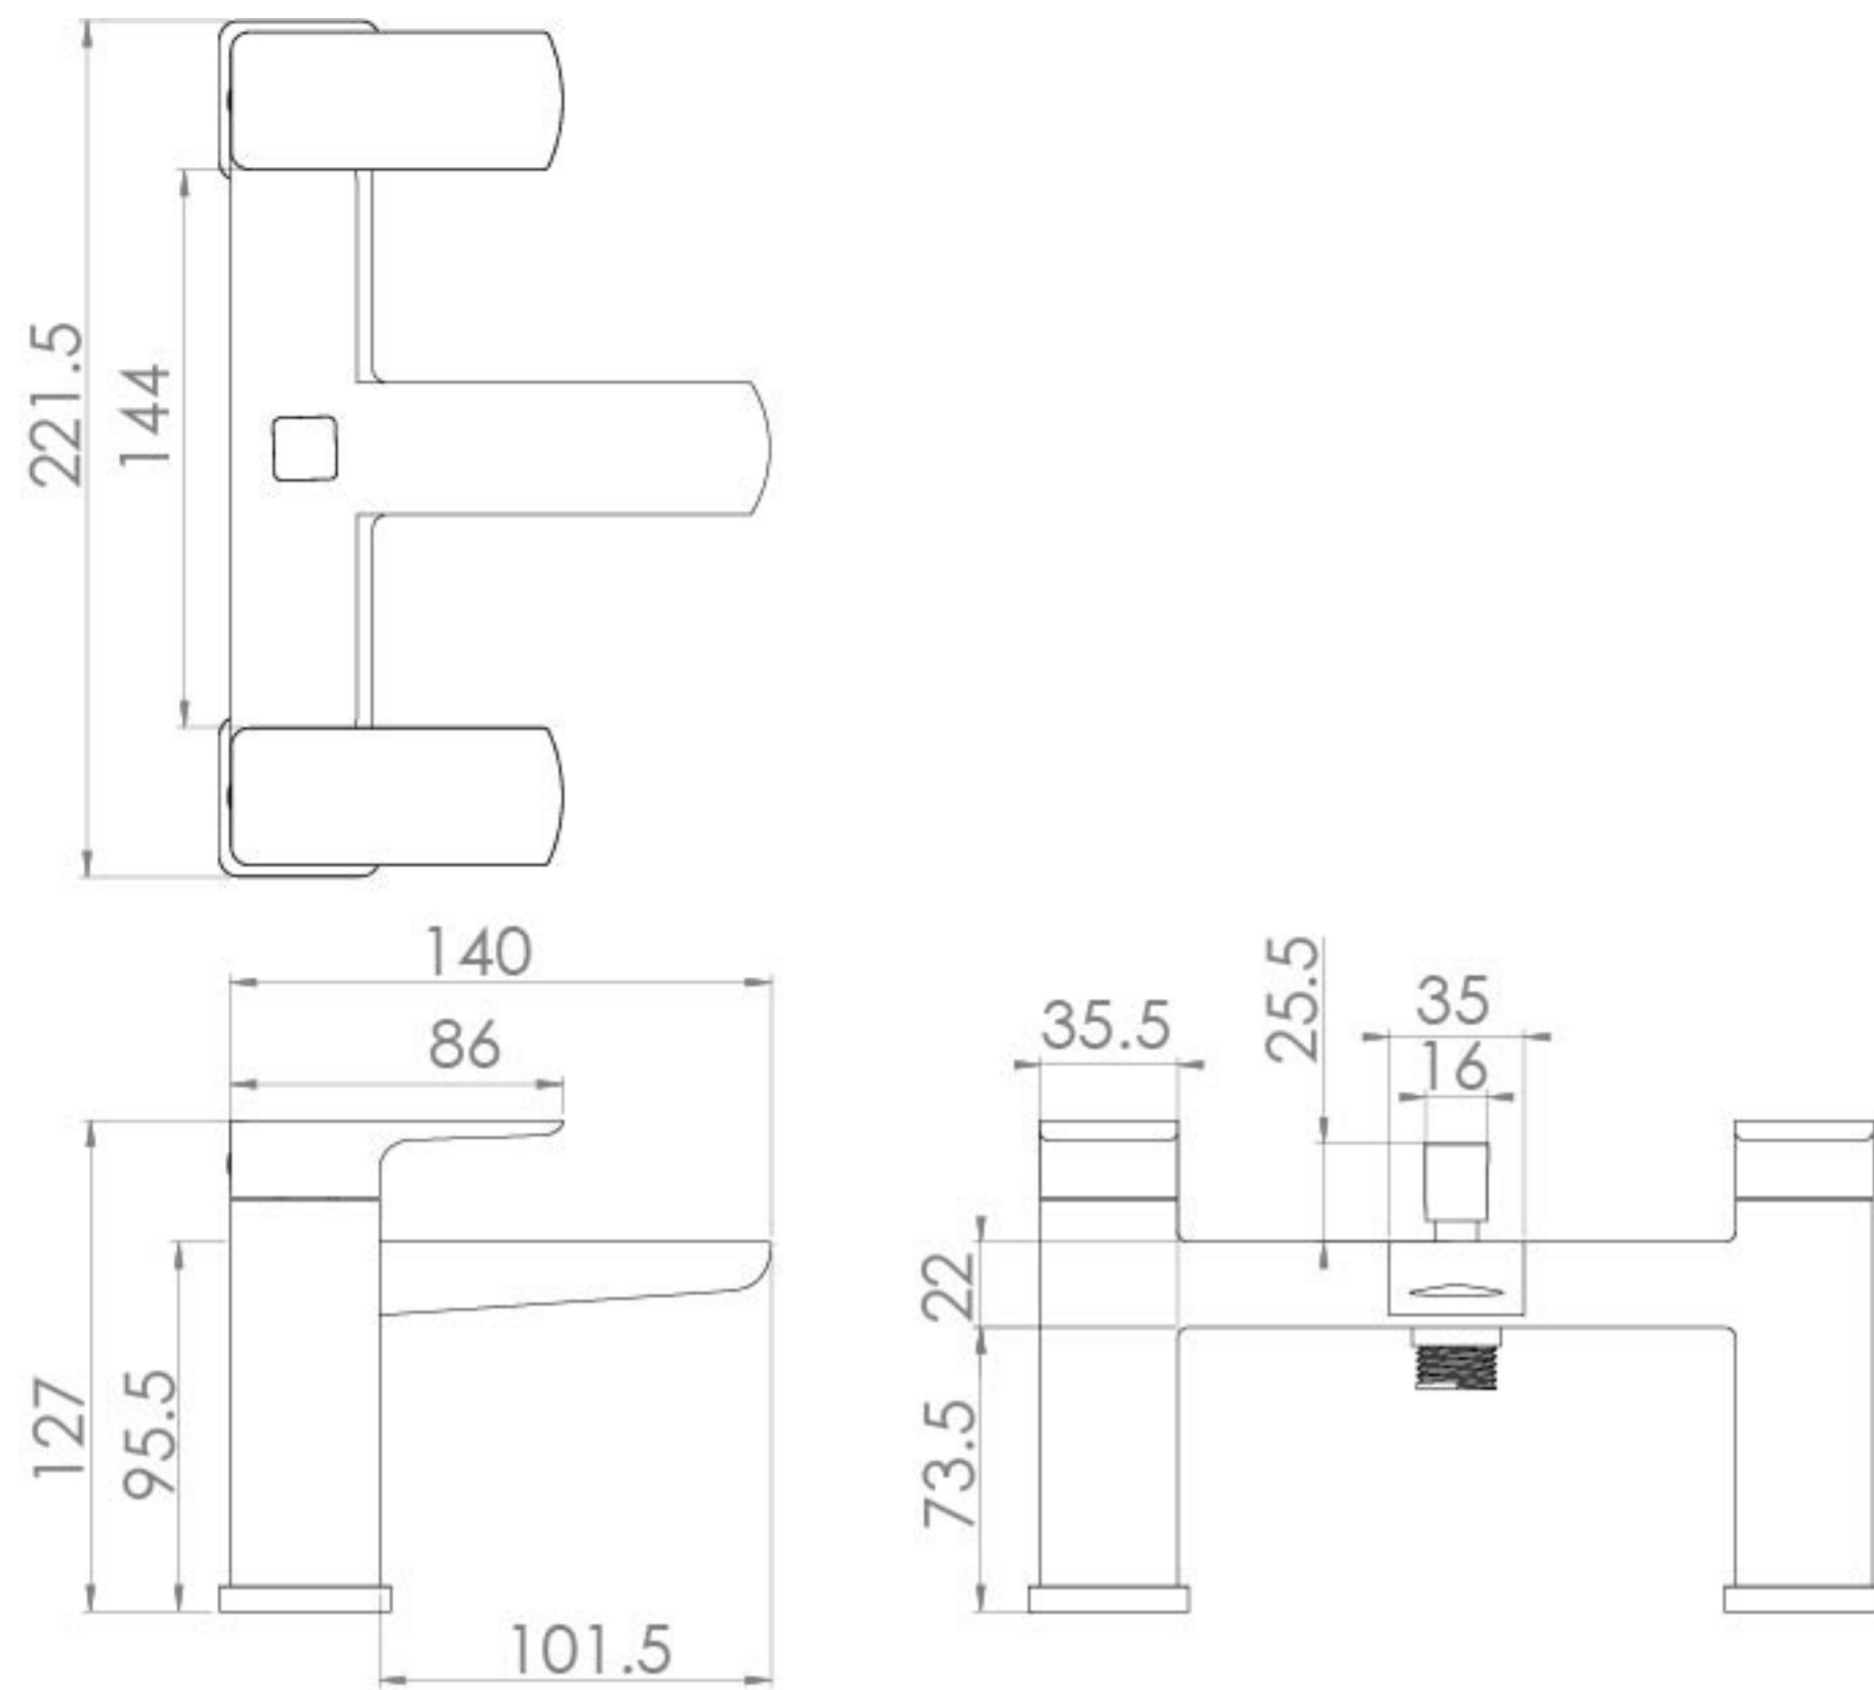

FUJI DECK MOUNTED BATH SHOWER MIXER - CHROME

Product Code: FU013

PRODUCT INFORMATION

Finish:	Chrome
Height:	127mm
Depth:	143mm
Material:	Brass
Product Type:	Deck Mounted Bath Tap
Approvals:	WRAS Approved
Width:	221.5mm
Weight	3.38kg
Waste	Not included, purchase separately
Guarantee	5 years
Spout Projection (mm)	124mm
Other Features	Pair with a bath overflow and waste
Outlets	2
Material	Brass
Approvals/Standards	WRAS

DESCRIPTION

The FUJI collection of brassware is a beautiful blend of curved and angular design.

The FUJI deck mounted bath shower mixer in chrome will work with our built-in baths, and it comes with a square shower handset attachment. It has a diverter that allows you to change whether you want to use the bath filler or the shower handset attachment, whilst the handles control the temperature of the water.

Waste to be purchased separately.

TECHNICAL DRAWING

FLOW RATE

- 0.2 Bar - Flowrate: 9 l/min
- 0.5 Bar - Flowrate: 14.5 l/min
- 2 Bar - Flowrate: 31 l/min
- 3 Bar - Flowrate: 40 l/min

Saneux reserves the right to alter the specifications and product range without prior notice. Dimensions are given as a guide only. Dimensions should not be used for surrounding furniture, fixtures and fittings until the product is on site.