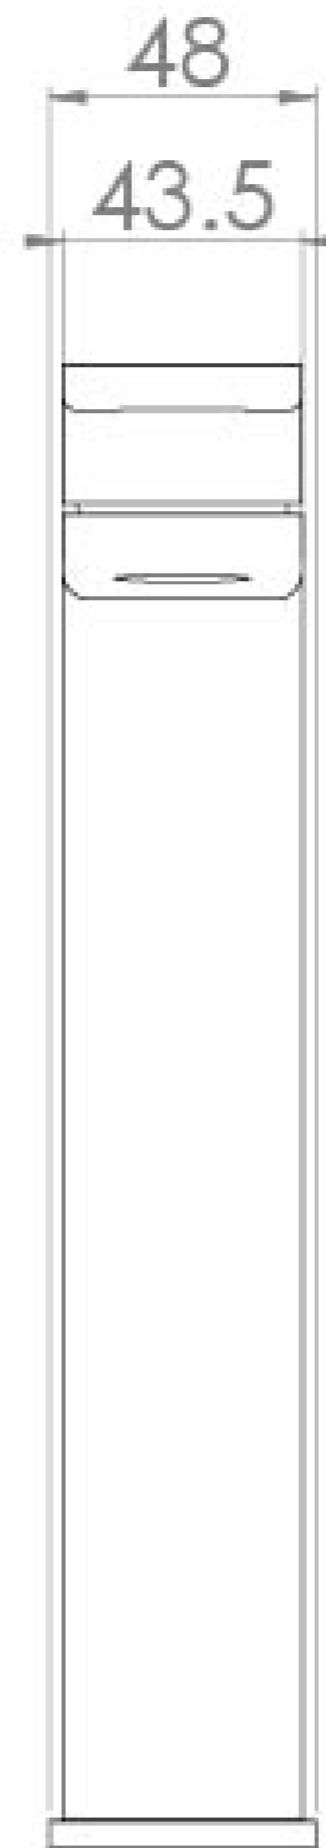

FUJI TALL BASIN MIXER & CLICKER WASTE - MATTE BLACK

Product Code: FU004.MB

PRODUCT INFORMATION

Width:	48mm
Finish:	Matte Black (Electroplated)
Depth:	167mm
Height:	269mm
Material:	Brass
Product Type:	Tall Basin Mixer Tap, Deck Mounted Basin Mixer Tap
Weight	2.63kg
Compatible Aerator(s)	M24 Slim
Waste	Clicker waste included
Guarantee	5 years
Spout Projection (mm)	143mm
Other Features	Pair with a countertop basin
Material	Brass

DESCRIPTION

The FUJI collection of brassware is a beautiful blend of curved and angular design.

The FUJI tall basin mixer in matte black will suit a variety of our countertop washbasins thanks to its versatile design as it can work with square and round designs.

Clicker waste included.

TECHNICAL DRAWING

FLOW RATE

- 0.1 Bar - Flowrate: 2.6 l/min
- 0.2 Bar - Flowrate: 3.4 l/min
- 0.5 Bar - Flowrate: 5.7 l/min
- 1 Bar - Flowrate: 6.3 l/min

Saneux reserves the right to alter the specifications and product range without prior notice. Dimensions are given as a guide only. Dimensions should not be used for surrounding furniture, fixtures and fittings until the product is on site.