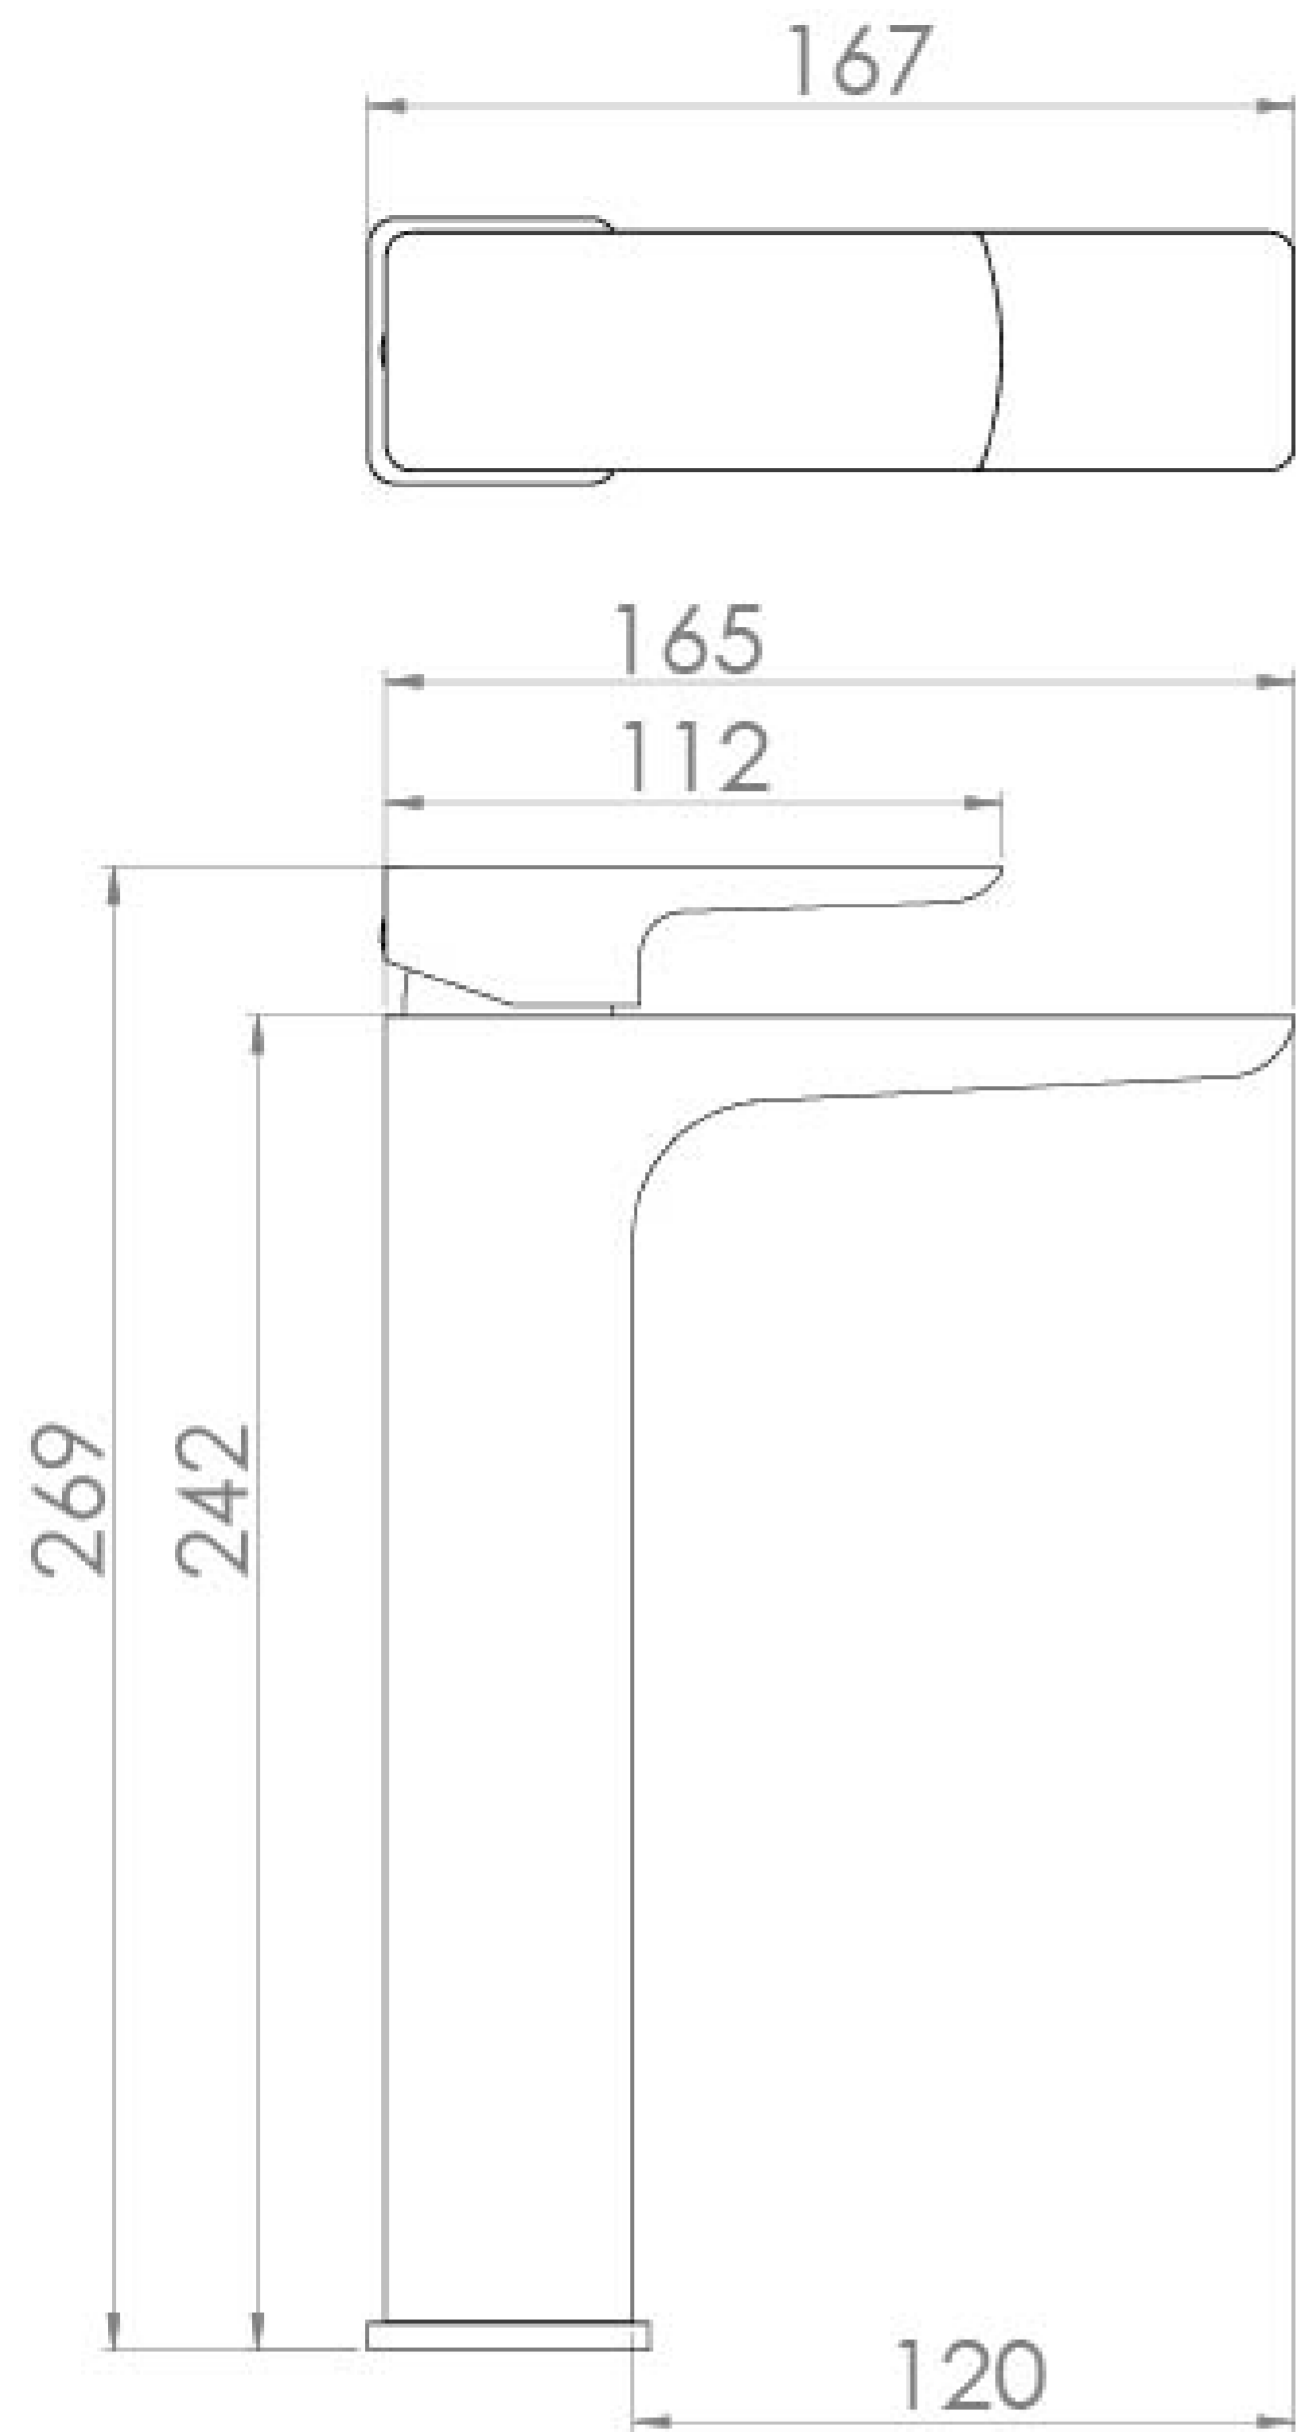

FUJI TALL BASIN MIXER & CLICKER WASTE - MATTE BLACK

Product Code: FU004.MB

PRODUCT INFORMATION

Width:	48mm
Finish:	Matte Black (Electroplated)
Depth:	167mm
Height:	269mm
Material:	Brass
Product Type:	Tall Basin Mixer Tap, Deck Mounted Basin Mixer Tap
Weight	2.63kg
Compatible Aerator(s)	M24 Slim
Waste	Clicker waste included
Guarantee	5 years
Spout Projection (mm)	143mm
Other Features	Pair with a countertop basin
Material	Brass

DESCRIPTION

The FUJI collection of brassware is a beautiful blend of curved and angular design.

The FUJI tall basin mixer in matte black will suit a variety of our countertop washbasins thanks to its versatile design as it can work with square and round designs.

Clicker waste included.

TECHNICAL DRAWING

FLOW RATE

- 0.1 Bar - Flowrate: 2.6 l/min
- 0.2 Bar - Flowrate: 3.4 l/min
- 0.5 Bar - Flowrate: 5.7 l/min
- 1 Bar - Flowrate: 6.3 l/min

Saneux reserves the right to alter the specifications and product range without prior notice. Dimensions are given as a guide only. Dimensions should not be used for surrounding furniture, fixtures and fittings until the product is on site.