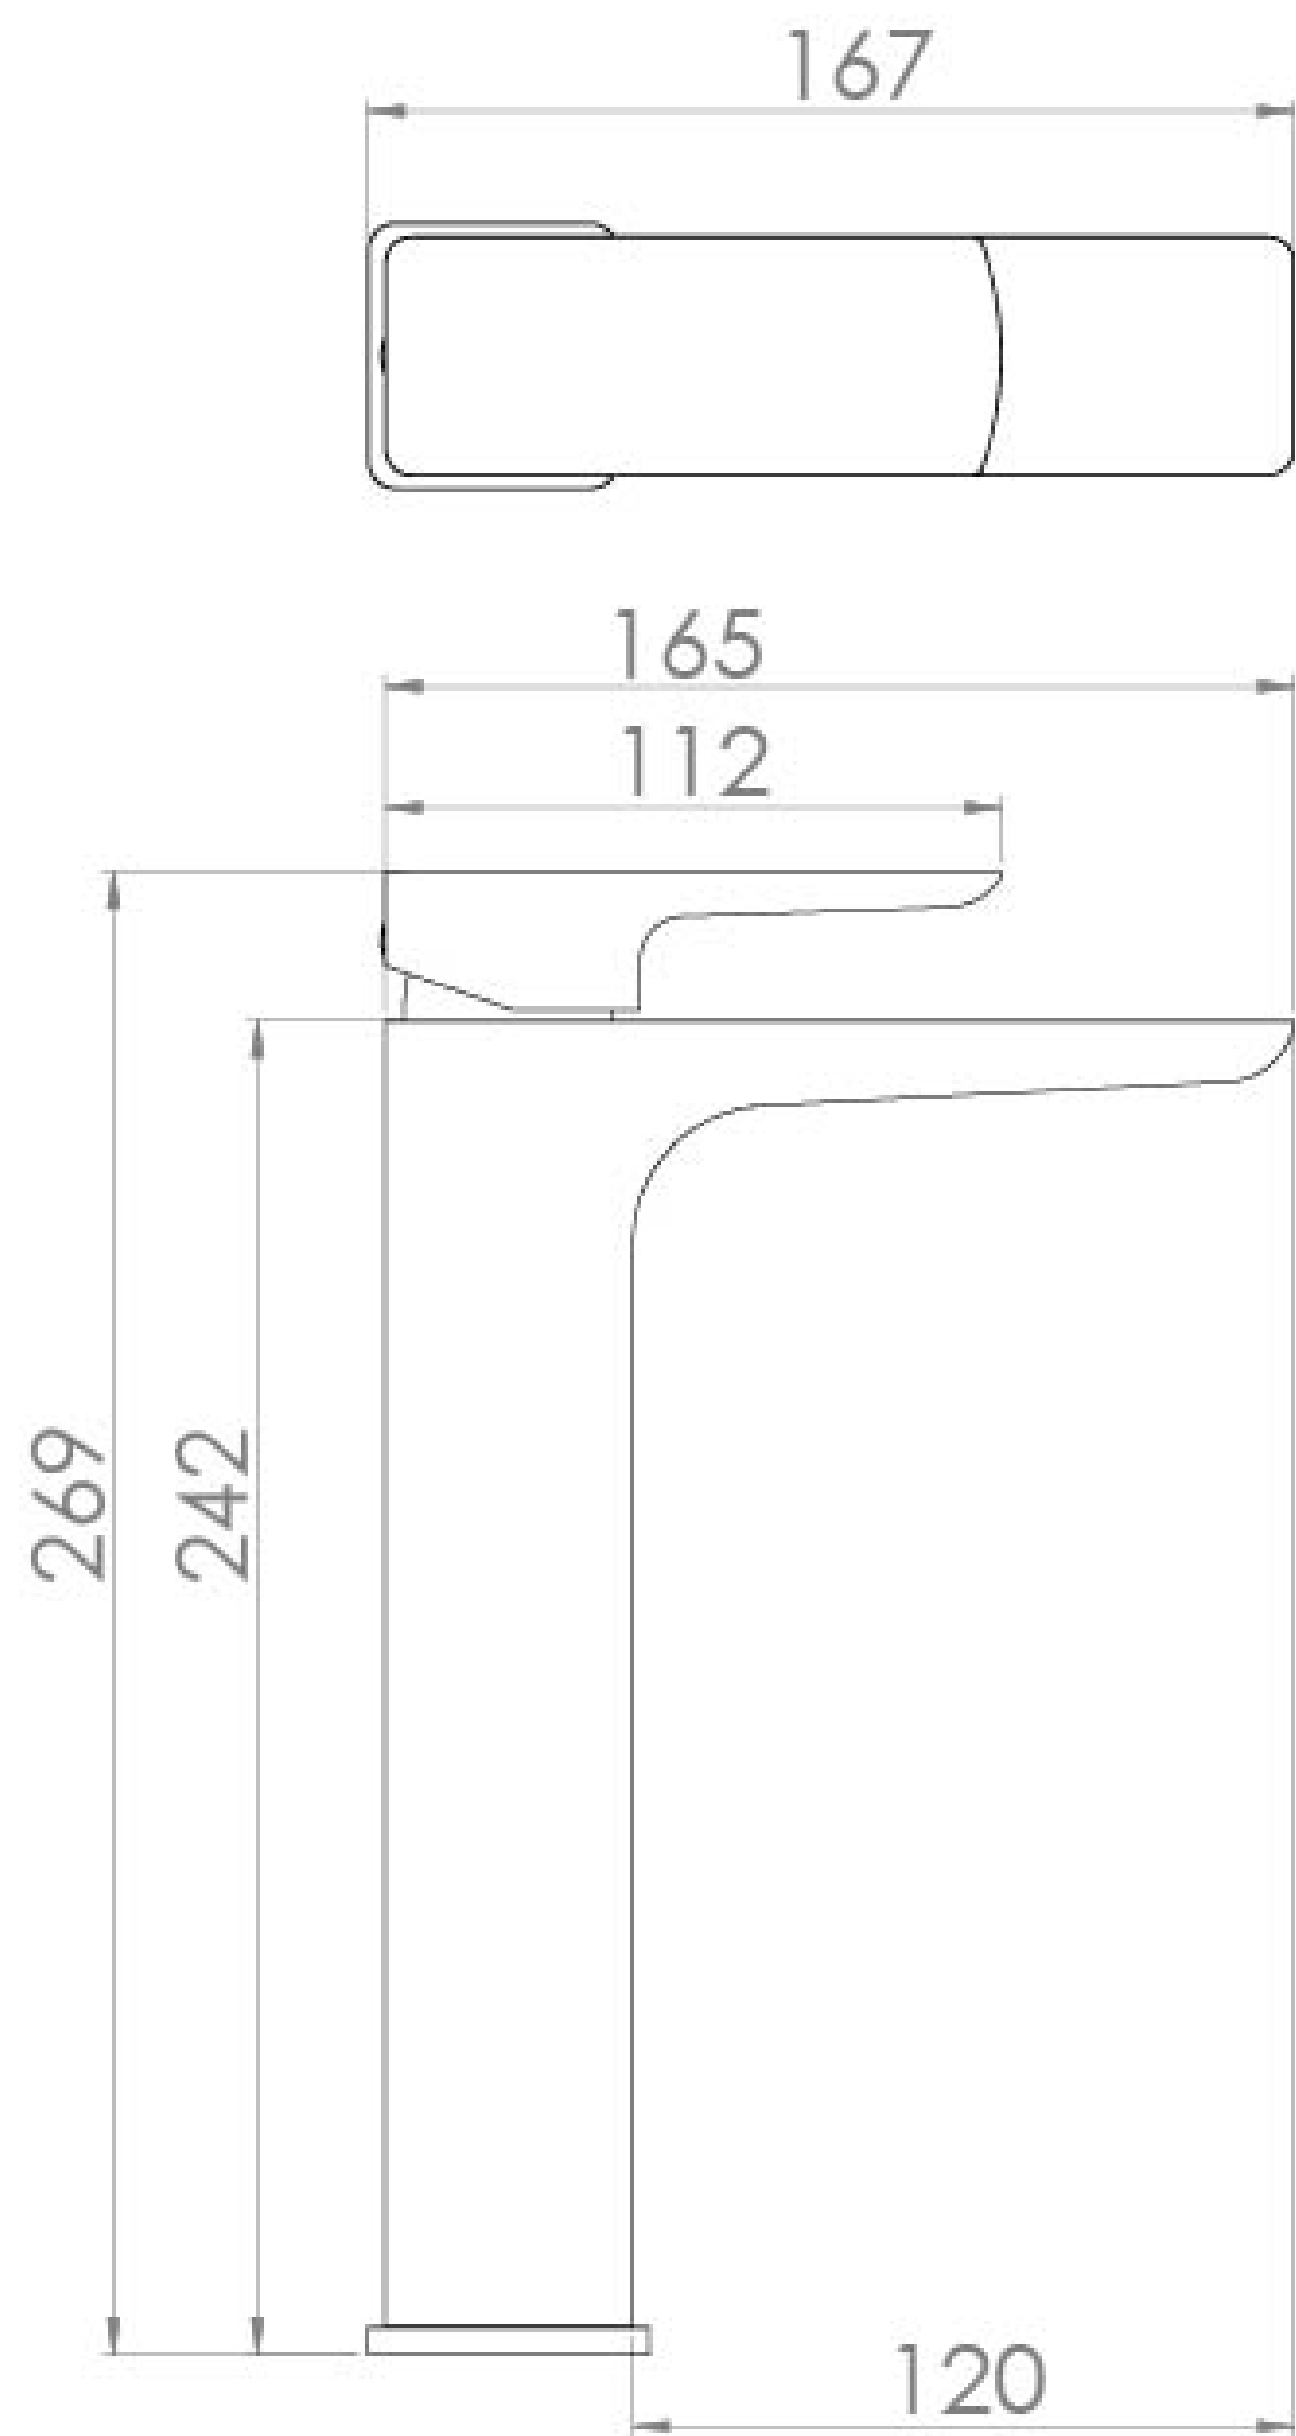

FUJI TALL BASIN MIXER & CLICKER WASTE - MATTE BLACK

Product Code: FU004.MB

PRODUCT INFORMATION

Width:	48mm
Finish:	Matte Black (Electroplated)
Depth:	167mm
Height:	269mm
Material:	Brass
Product Type:	Tall Basin Mixer Tap, Deck Mounted Basin Mixer Tap
Weight	2.63kg
Compatible Aerator(s)	M24 Slim
Waste	Clicker waste included
Guarantee	5 years
Spout Projection (mm)	143mm
Other Features	Pair with a countertop basin
Material	Brass

DESCRIPTION

The FUJI collection of brassware is a beautiful blend of curved and angular design.

The FUJI tall basin mixer in matte black will suit a variety of our countertop washbasins thanks to its versatile design as it can work with square and round designs.

Clicker waste included.

TECHNICAL DRAWING

FLOW RATE

- 0.1 Bar - Flowrate: 2.6 l/min
- 0.2 Bar - Flowrate: 3.4 l/min
- 0.5 Bar - Flowrate: 5.7 l/min
- 1 Bar - Flowrate: 6.3 l/min

Saneux reserves the right to alter the specifications and product range without prior notice. Dimensions are given as a guide only. Dimensions should not be used for surrounding furniture, fixtures and fittings until the product is on site.