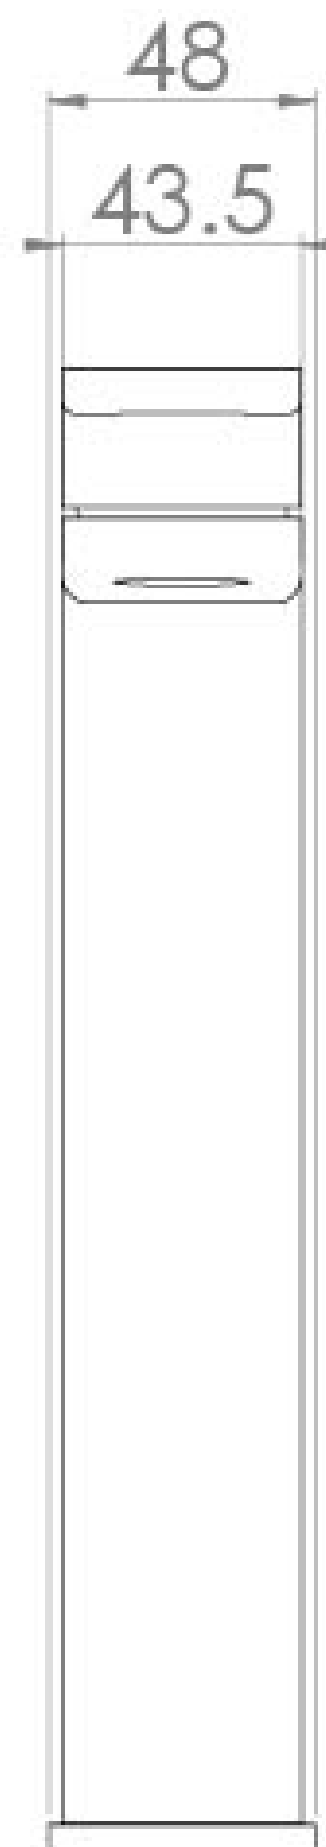

FUJI TALL BASIN MIXER & CLICKER WASTE - MATTE BLACK

Product Code: FU004.MB

PRODUCT INFORMATION

Width:	48mm
Finish:	Matte Black (Electroplated)
Depth:	167mm
Height:	269mm
Material:	Brass
Product Type:	Tall Basin Mixer Tap, Deck Mounted Basin Mixer Tap
Weight	2.63kg
Compatible Aerator(s)	M24 Slim
Waste	Clicker waste included
Guarantee	5 years
Spout Projection (mm)	143mm
Other Features	Pair with a countertop basin
Material	Brass

DESCRIPTION

The FUJI collection of brassware is a beautiful blend of curved and angular design.

The FUJI tall basin mixer in matte black will suit a variety of our countertop washbasins thanks to its versatile design as it can work with square and round designs.

Clicker waste included.

TECHNICAL DRAWING

FLOW RATE

- 0.1 Bar - Flowrate: 2.6 l/min
- 0.2 Bar - Flowrate: 3.4 l/min
- 0.5 Bar - Flowrate: 5.7 l/min
- 1 Bar - Flowrate: 6.3 l/min

Saneux reserves the right to alter the specifications and product range without prior notice. Dimensions are given as a guide only. Dimensions should not be used for surrounding furniture, fixtures and fittings until the product is on site.