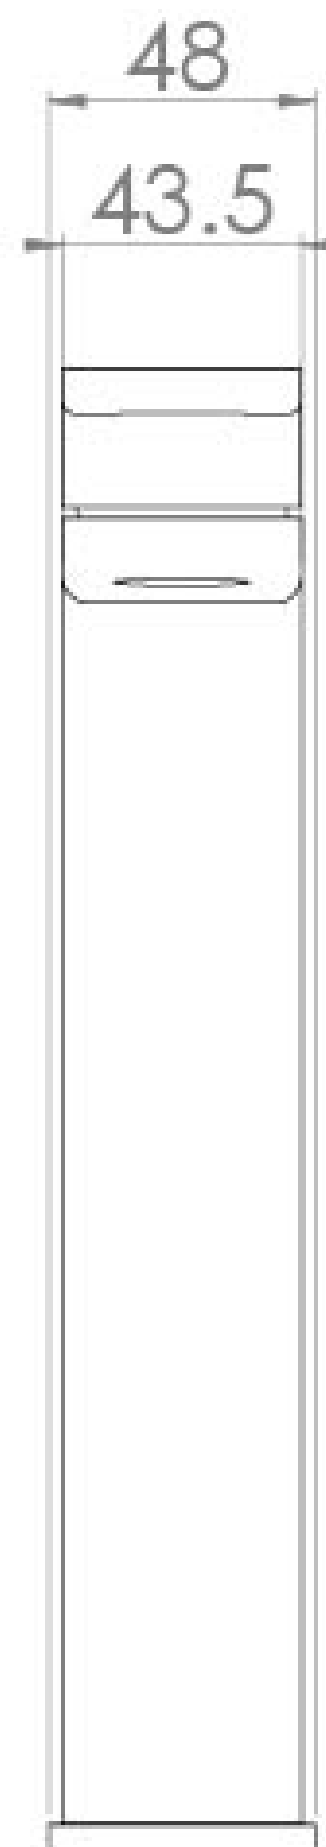

FUJI TALL BASIN MIXER & CLICKER WASTE - CHROME

Product Code: FU004

PRODUCT INFORMATION

Width:	48mm
Finish:	Chrome
Height:	269mm
Depth:	167mm
Material:	Brass
Product Type:	Tall Basin Mixer Tap, Deck Mounted Basin Mixer Tap
Weight	2.63kg
Compatible Aerator(s)	M24 Slim
Waste	Clicker waste included
Guarantee	5 years
Spout Projection (mm)	143mm
Other Features	Pair with a countertop basin
Material	Brass

DESCRIPTION

The FUJI collection of brassware is a beautiful blend of curved and angular design.

The FUJI tall basin mixer in chrome will suit a variety of our countertop washbasins thanks to its versatile design as it can work with square and round designs.

Clicker waste included.

TECHNICAL DRAWING

FLOW RATE

- 0.1 Bar - Flowrate: 2.6 l/min
- 0.2 Bar - Flowrate: 3.4 l/min
- 0.5 Bar - Flowrate: 5.7 l/min
- 1 Bar - Flowrate: 6.3 l/min

Saneux reserves the right to alter the specifications and product range without prior notice. Dimensions are given as a guide only. Dimensions should not be used for surrounding furniture, fixtures and fittings until the product is on site.