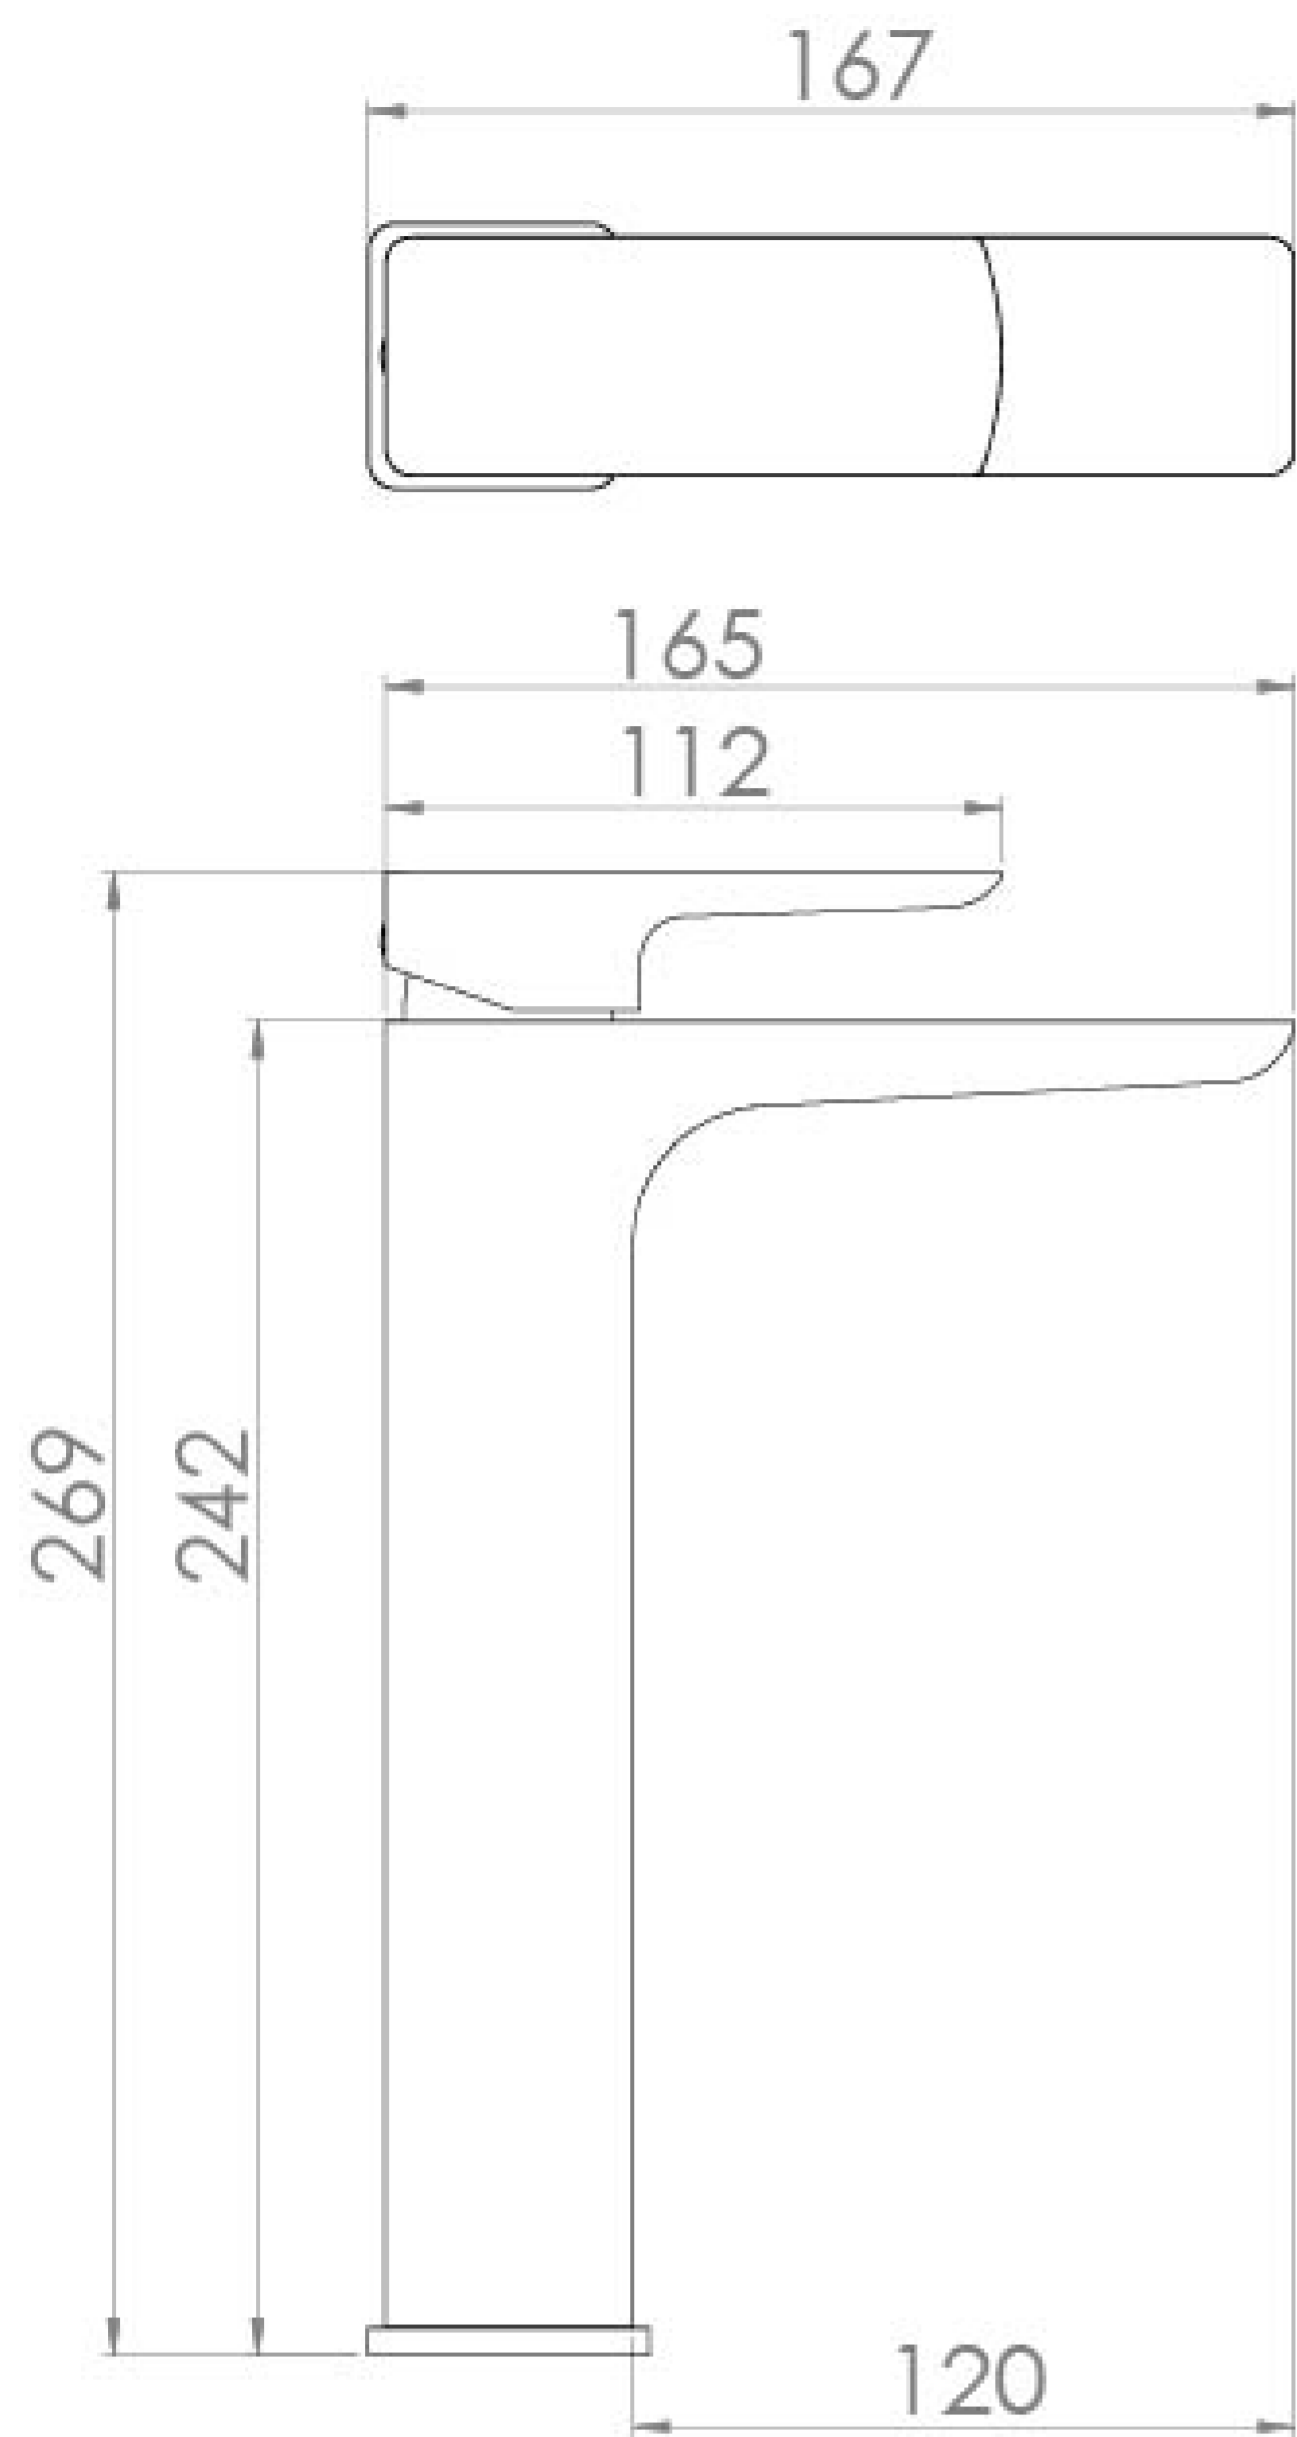

## PRODUCT INFORMATION

<b>Width:</b>	48mm
<b>Finish:</b>	Chrome
<b>Height:</b>	269mm
<b>Depth:</b>	167mm
<b>Material:</b>	Brass
<b>Product Type:</b>	Tall Basin Mixer Tap, Deck Mounted Basin Mixer Tap
<b>Weight</b>	2.63kg
<b>Compatible Aerator(s)</b>	M24 Slim
<b>Waste</b>	Clicker waste included
<b>Guarantee</b>	5 years
<b>Spout Projection (mm)</b>	143mm
<b>Other Features</b>	Pair with a countertop basin
<b>Material</b>	Brass

# FLOW RATE

- 0.1 Bar - Flowrate: 2.6 l/min
- 0.2 Bar - Flowrate: 3.4 l/min
- 0.5 Bar - Flowrate: 5.7 l/min
- 1 Bar - Flowrate: 6.3 l/min

Saneux reserves the right to alter the specifications and product range without prior notice. Dimensions are given as a guide only. Dimensions should not be used for surrounding furniture, fixtures and fittings until the product is on site.