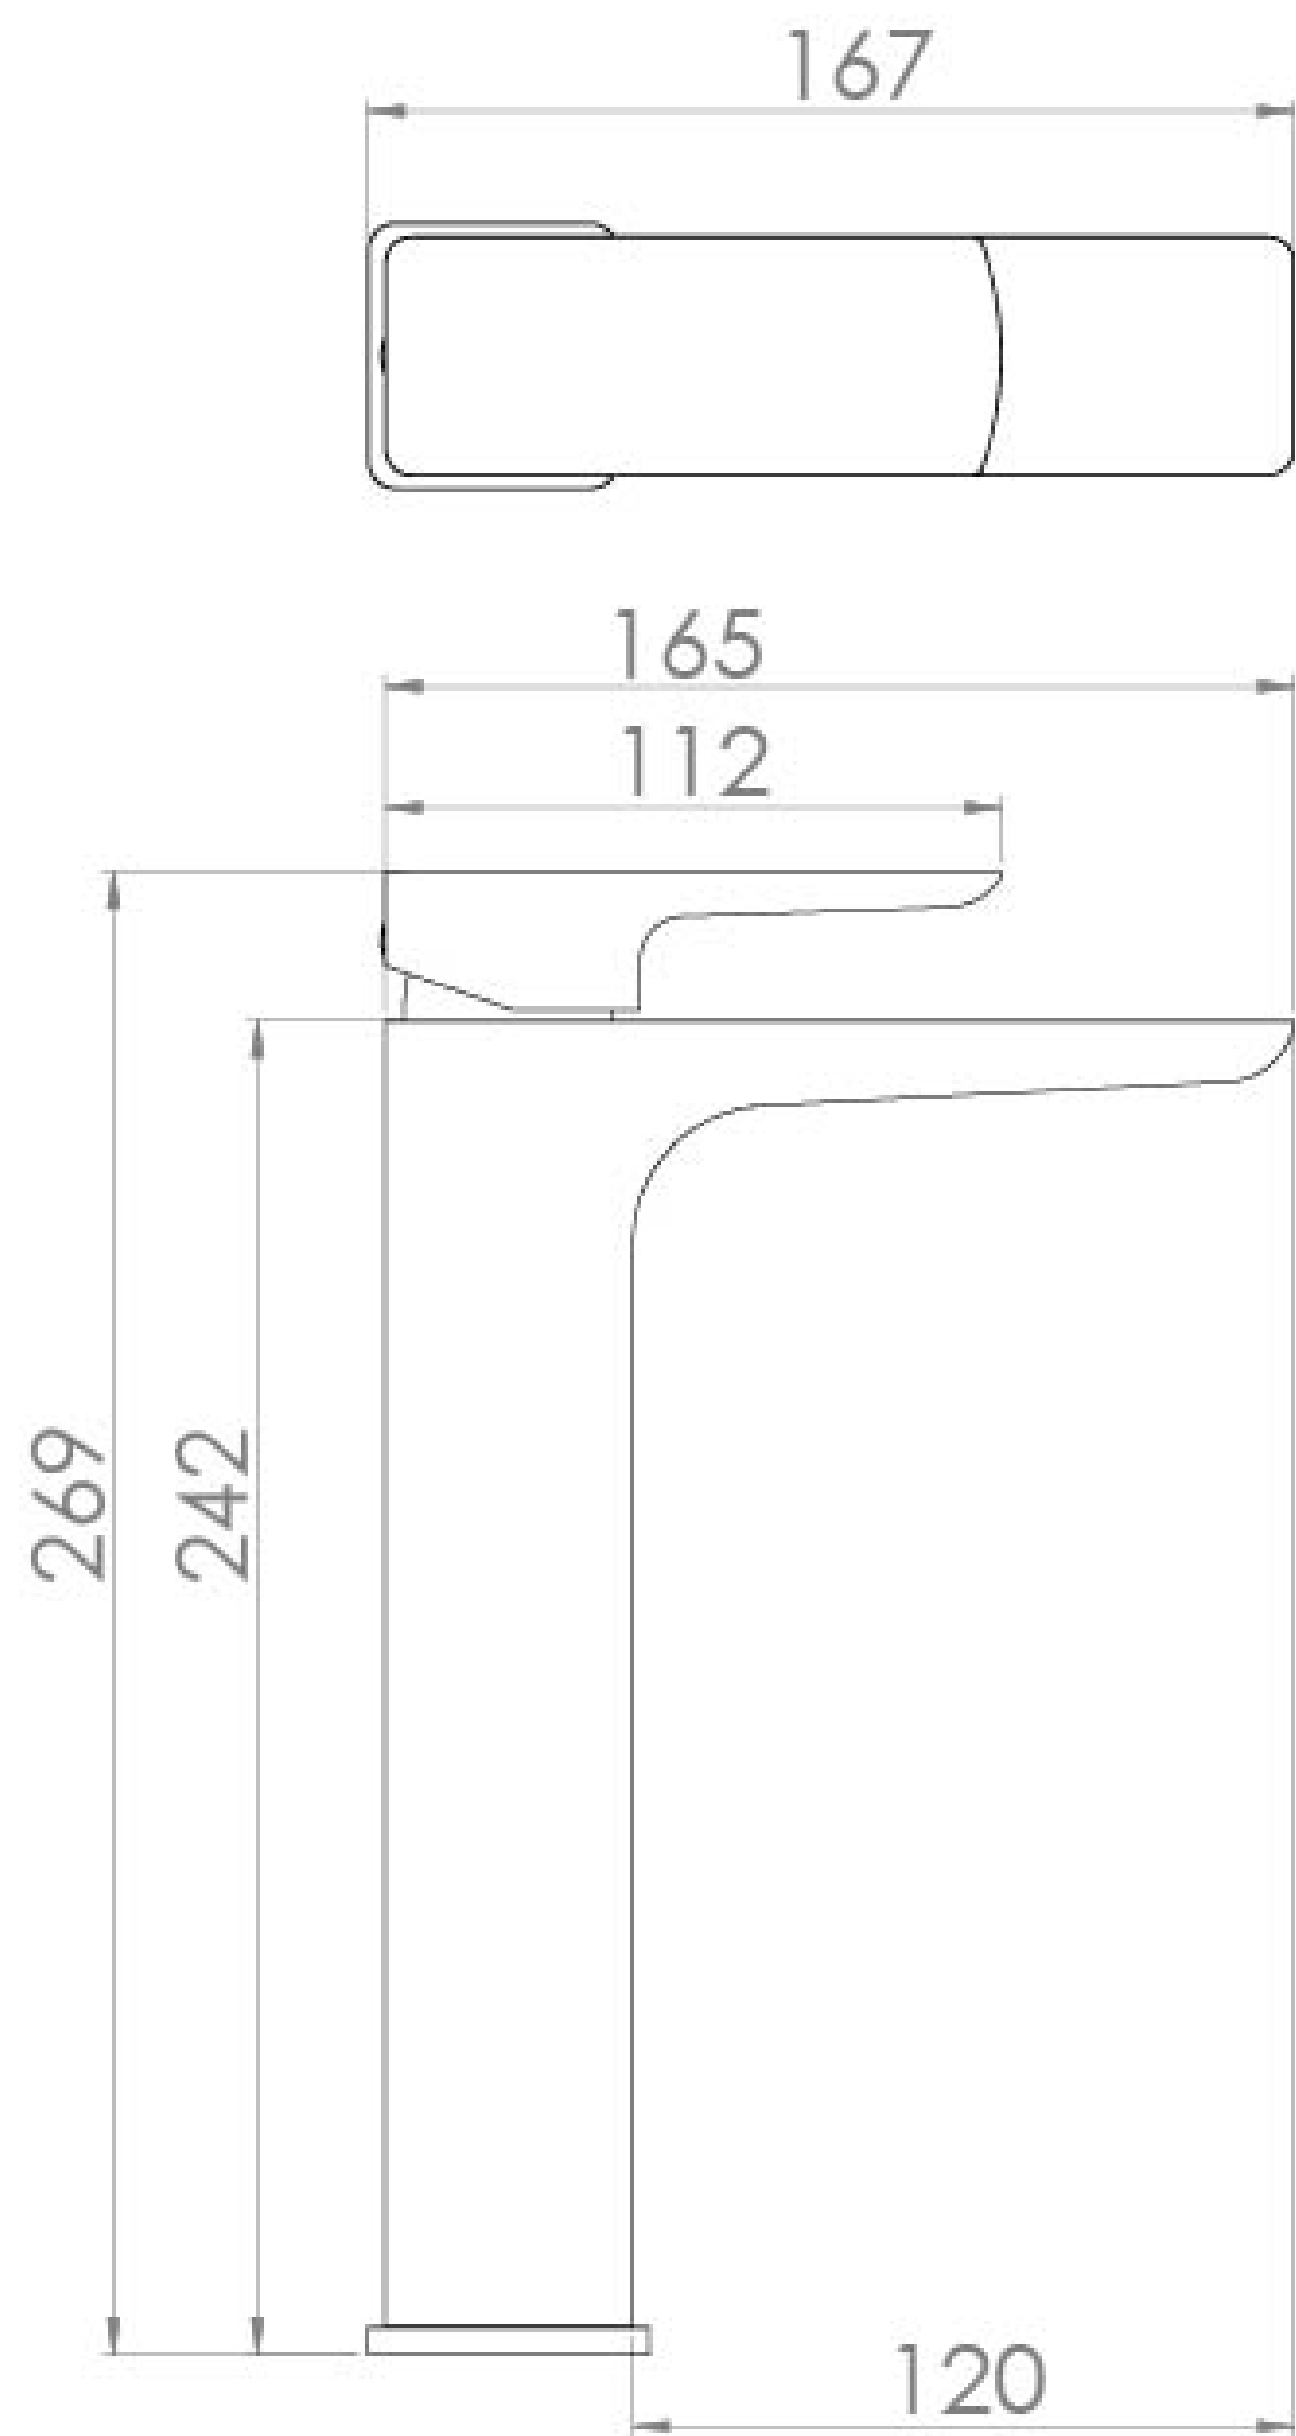

FUJI TALL BASIN MIXER & CLICKER WASTE - CHROME

Product Code: FU004

PRODUCT INFORMATION

Width:	48mm
Finish:	Chrome
Height:	269mm
Depth:	167mm
Material:	Brass
Product Type:	Tall Basin Mixer Tap, Deck Mounted Basin Mixer Tap
Weight	2.63kg
Compatible Aerator(s)	M24 Slim
Waste	Clicker waste included
Guarantee	5 years
Spout Projection (mm)	143mm
Other Features	Pair with a countertop basin
Material	Brass

DESCRIPTION

The FUJI collection of brassware is a beautiful blend of curved and angular design.

The FUJI tall basin mixer in chrome will suit a variety of our countertop washbasins thanks to its versatile design as it can work with square and round designs.

Clicker waste included.

TECHNICAL DRAWING

FLOW RATE

- 0.1 Bar - Flowrate: 2.6 l/min
- 0.2 Bar - Flowrate: 3.4 l/min
- 0.5 Bar - Flowrate: 5.7 l/min
- 1 Bar - Flowrate: 6.3 l/min

Saneux reserves the right to alter the specifications and product range without prior notice. Dimensions are given as a guide only. Dimensions should not be used for surrounding furniture, fixtures and fittings until the product is on site.