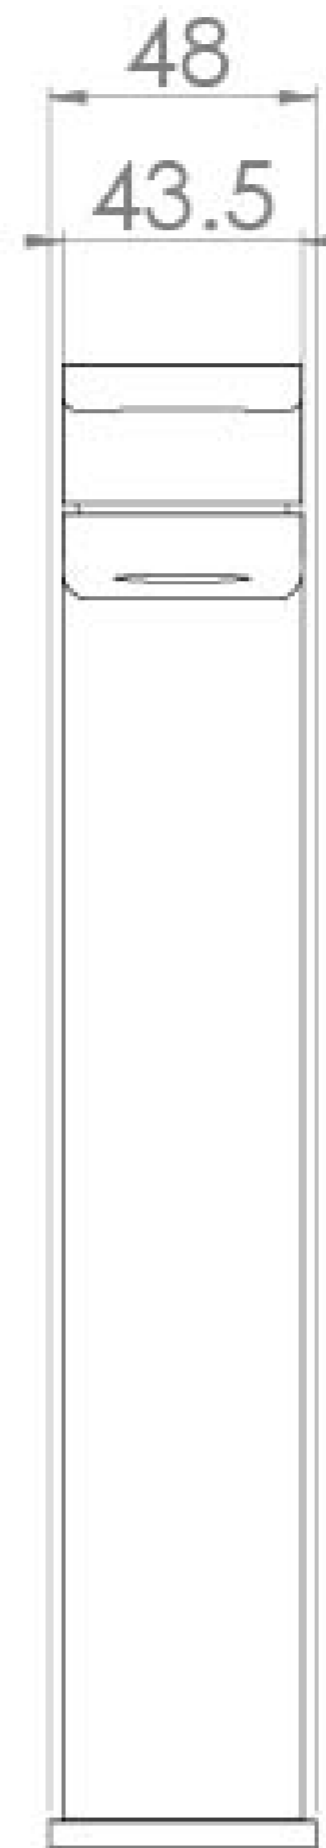

FLOW RATE

- 0.1 Bar - Flowrate: 2.6 l/min
- 0.2 Bar - Flowrate: 3.4 l/min
- 0.5 Bar - Flowrate: 5.7 l/min
- 1 Bar - Flowrate: 6.3 l/min