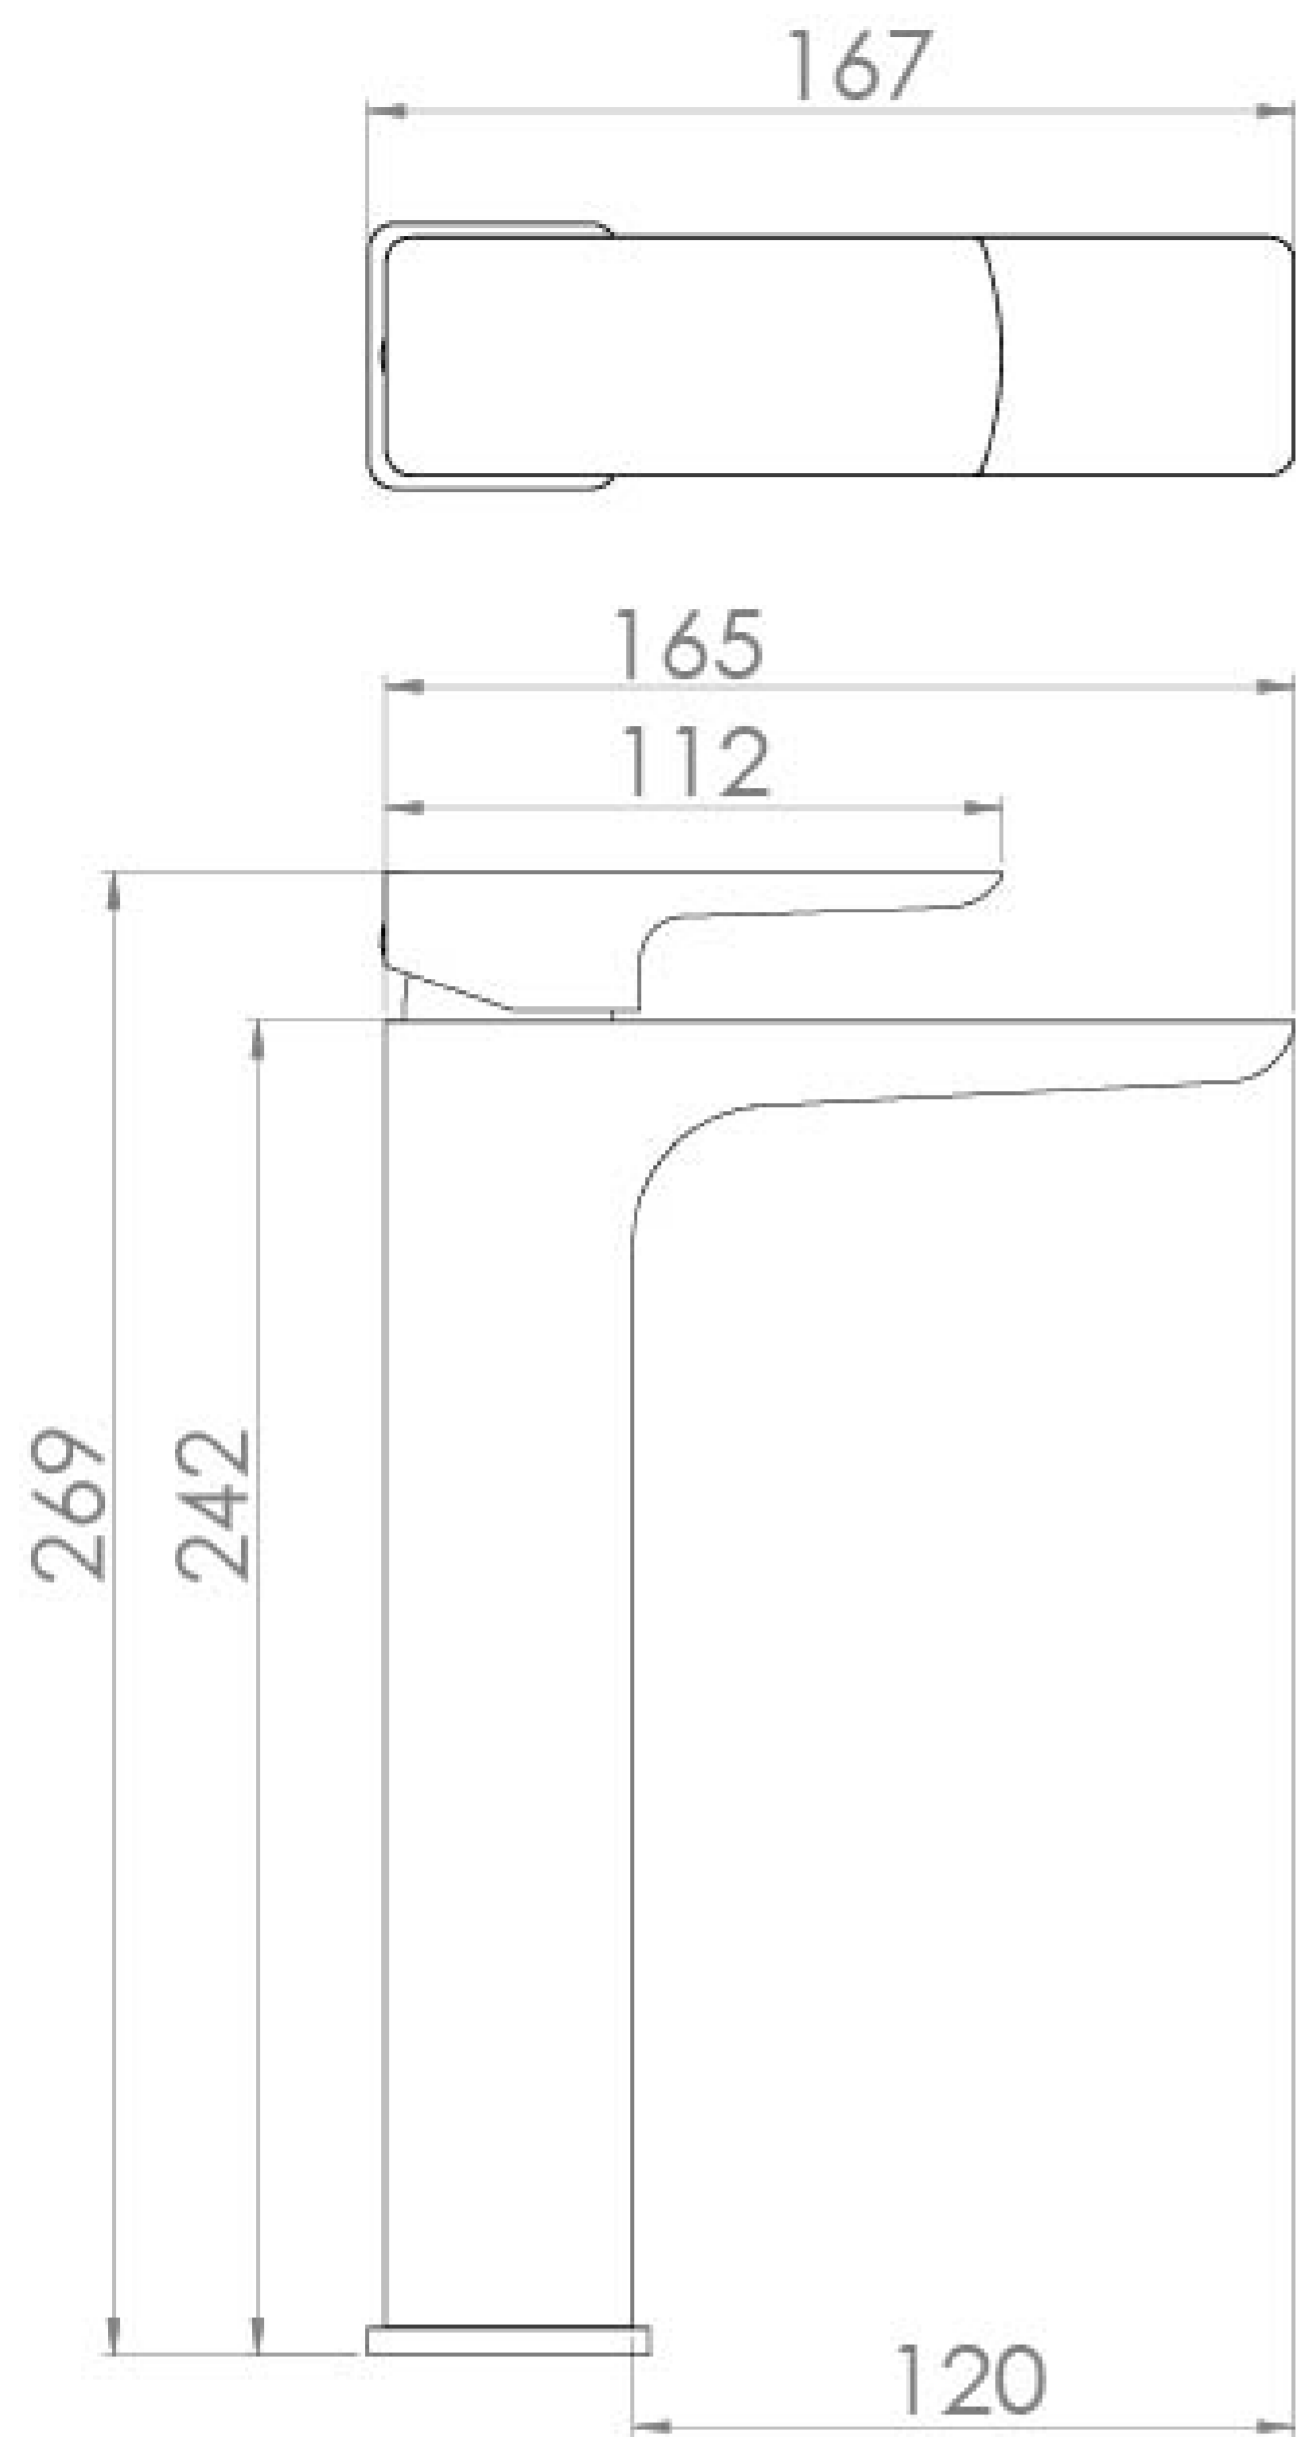

FUJI TALL BASIN MIXER & CLICKER WASTE - CHROME

Product Code: FU004

PRODUCT INFORMATION

Width:	48mm
Finish:	Chrome
Height:	269mm
Depth:	167mm
Material:	Brass
Product Type:	Tall Basin Mixer Tap, Deck Mounted Basin Mixer Tap
Weight	2.63kg
Compatible Aerator(s)	M24 Slim
Waste	Clicker waste included
Guarantee	5 years
Spout Projection (mm)	143mm
Other Features	Pair with a countertop basin
Material	Brass

DESCRIPTION

The FUJI collection of brassware is a beautiful blend of curved and angular design.

The FUJI tall basin mixer in chrome will suit a variety of our countertop washbasins thanks to its versatile design as it can work with square and round designs.

Clicker waste included.

TECHNICAL DRAWING

FLOW RATE

- 0.1 Bar - Flowrate: 2.6 l/min
- 0.2 Bar - Flowrate: 3.4 l/min
- 0.5 Bar - Flowrate: 5.7 l/min
- 1 Bar - Flowrate: 6.3 l/min

Saneux reserves the right to alter the specifications and product range without prior notice. Dimensions are given as a guide only. Dimensions should not be used for surrounding furniture, fixtures and fittings until the product is on site.