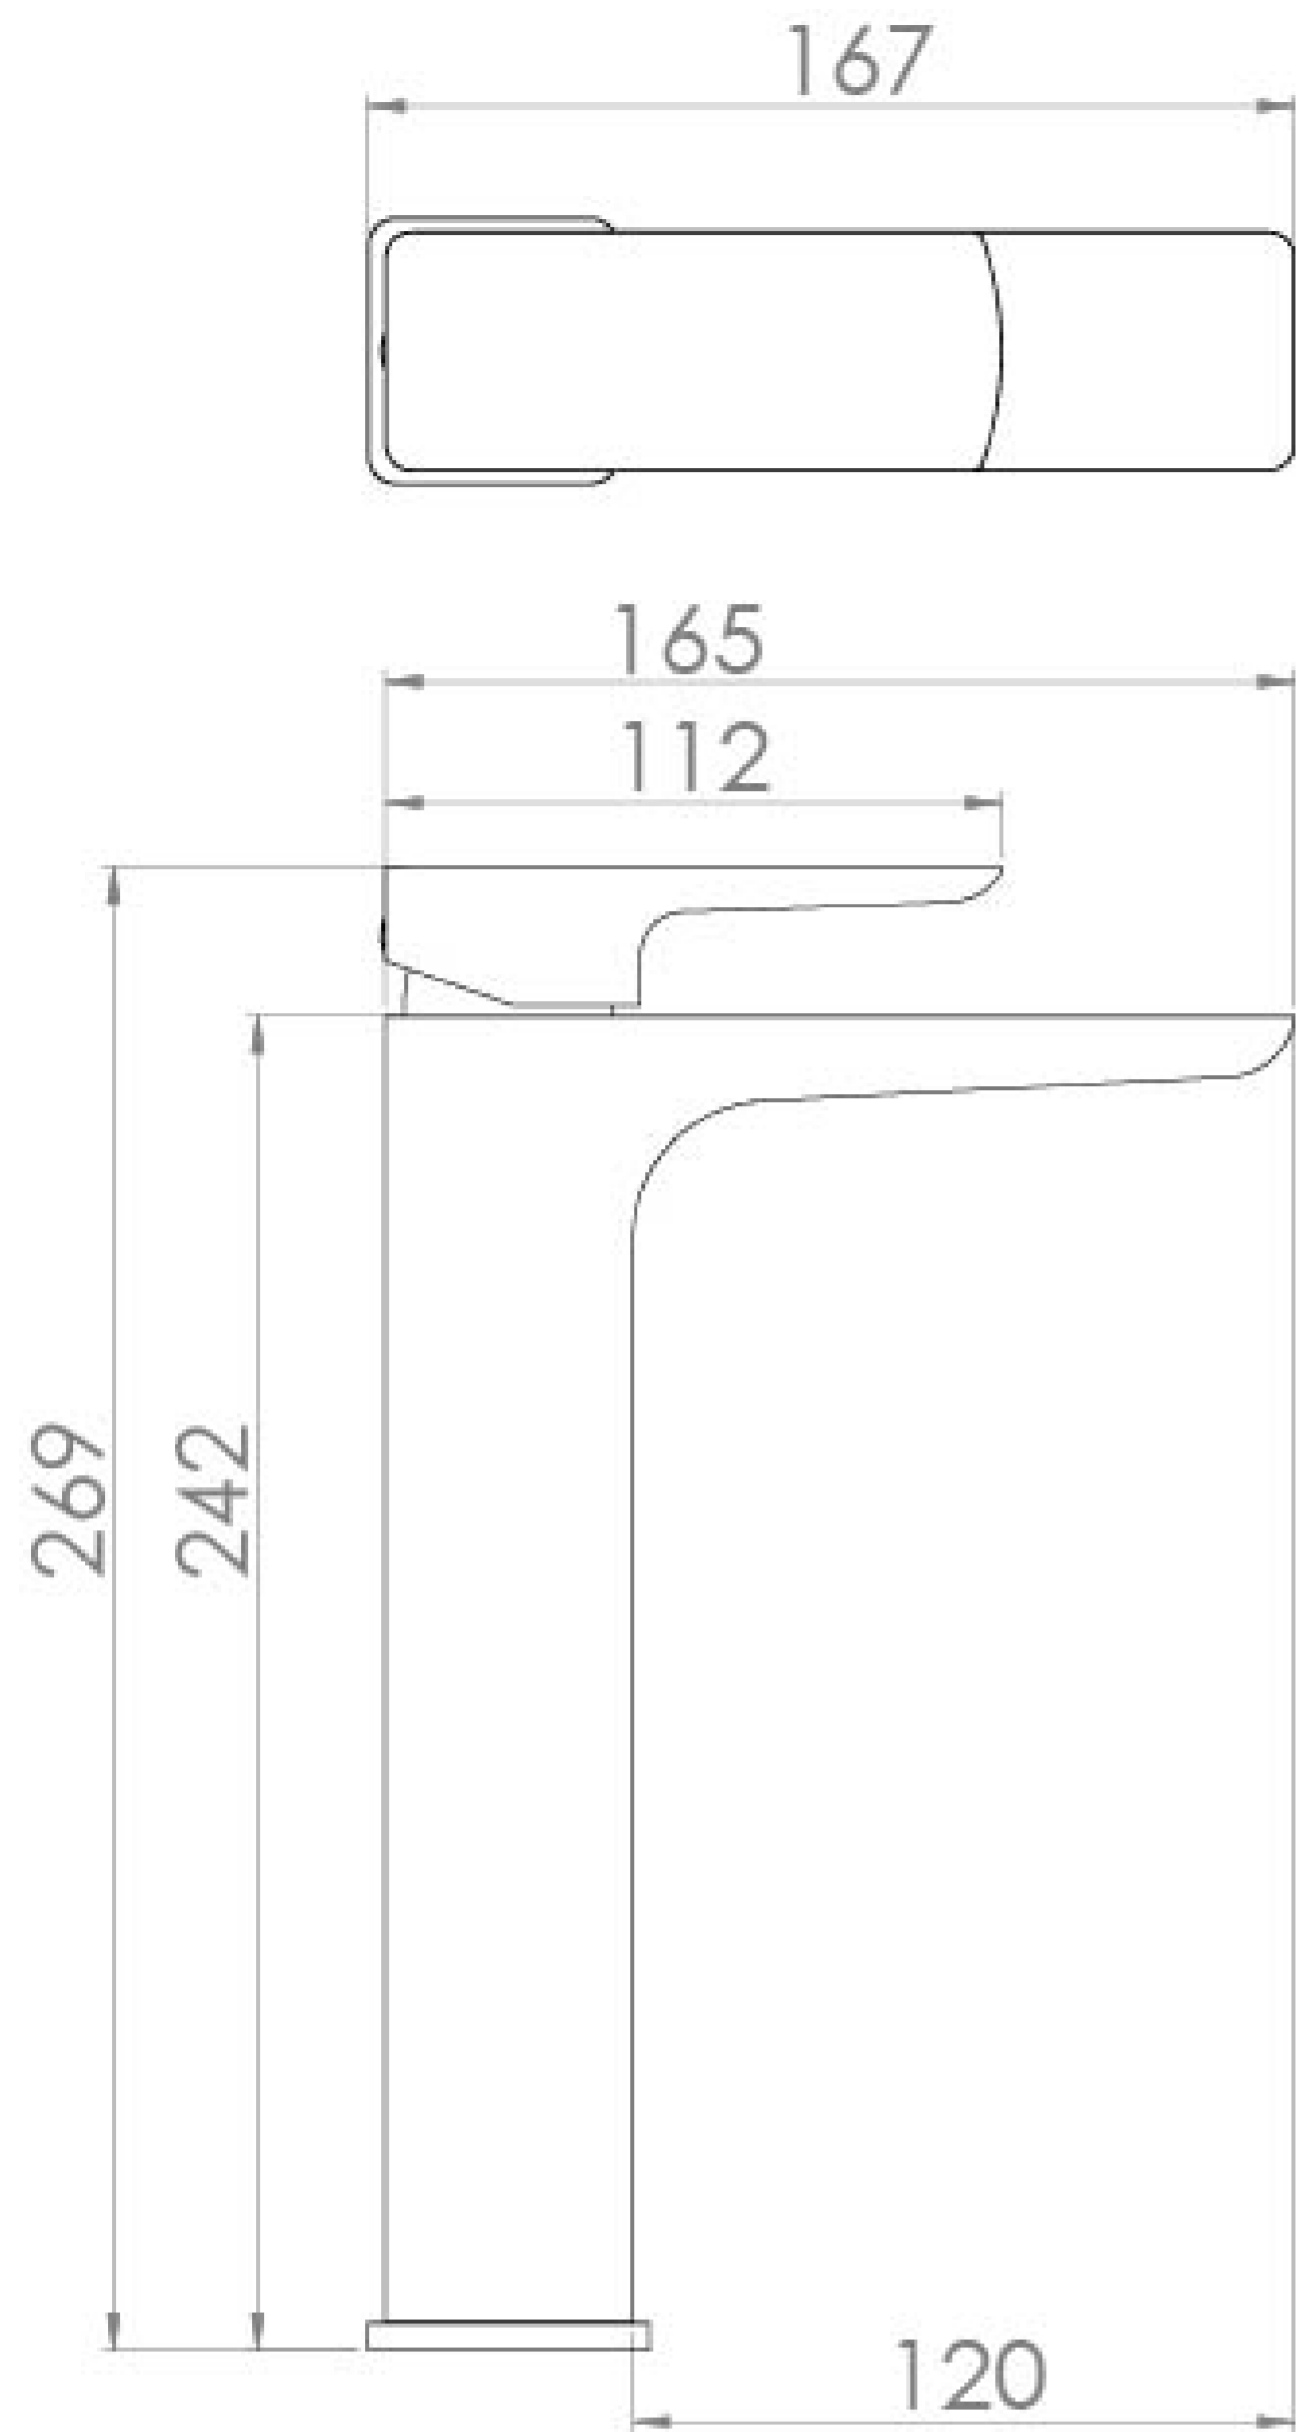

## PRODUCT INFORMATION

<b>Width:</b>	48mm
<b>Finish:</b>	Chrome
<b>Height:</b>	269mm
<b>Depth:</b>	167mm
<b>Material:</b>	Brass
<b>Product Type:</b>	Tall Basin Mixer Tap, Deck Mounted Basin Mixer Tap
<b>Weight</b>	2.63kg
<b>Compatible Aerator(s)</b>	M24 Slim
<b>Waste</b>	Clicker waste included
<b>Guarantee</b>	5 years
<b>Spout Projection (mm)</b>	143mm
<b>Other Features</b>	Pair with a countertop basin
<b>Material</b>	Brass

# FLOW RATE

- 0.1 Bar - Flowrate: 2.6 l/min
- 0.2 Bar - Flowrate: 3.4 l/min
- 0.5 Bar - Flowrate: 5.7 l/min
- 1 Bar - Flowrate: 6.3 l/min

Saneux reserves the right to alter the specifications and product range without prior notice. Dimensions are given as a guide only. Dimensions should not be used for surrounding furniture, fixtures and fittings until the product is on site.