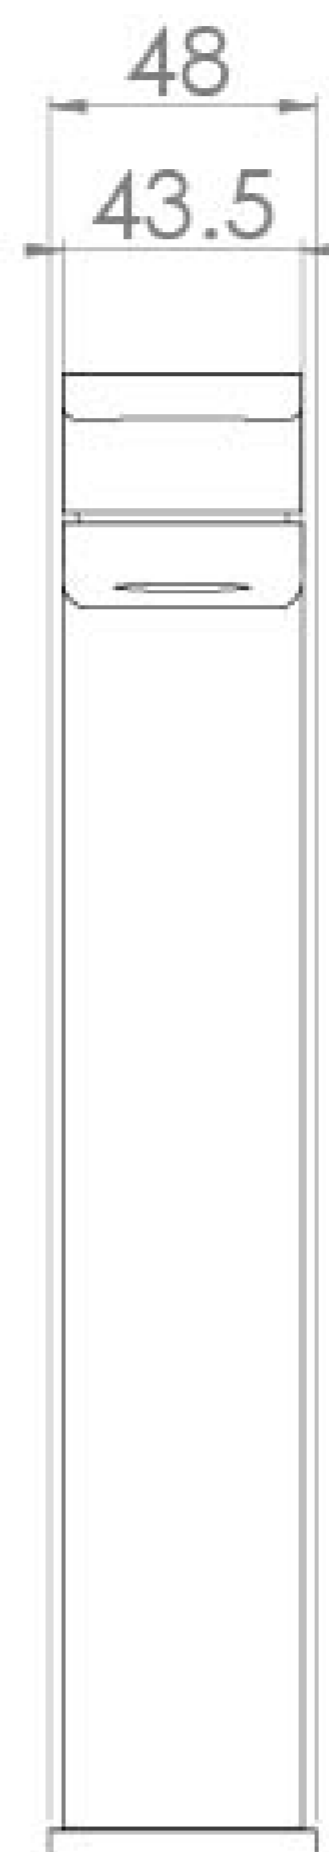

FUJI TALL BASIN MIXER & CLICKER WASTE - CHROME

Product Code: FU004

PRODUCT INFORMATION

Width:	48mm
Finish:	Chrome
Height:	269mm
Depth:	167mm
Material:	Brass
Product Type:	Tall Basin Mixer Tap, Deck Mounted Basin Mixer Tap
Weight	2.63kg
Compatible Aerator(s)	M24 Slim
Waste	Clicker waste included
Guarantee	5 years
Spout Projection (mm)	143mm
Other Features	Pair with a countertop basin
Material	Brass

DESCRIPTION

The FUJI collection of brassware is a beautiful blend of curved and angular design.

The FUJI tall basin mixer in chrome will suit a variety of our countertop washbasins thanks to its versatile design as it can work with square and round designs.

Clicker waste included.

TECHNICAL DRAWING

FLOW RATE

- 0.1 Bar - Flowrate: 2.6 l/min
- 0.2 Bar - Flowrate: 3.4 l/min
- 0.5 Bar - Flowrate: 5.7 l/min
- 1 Bar - Flowrate: 6.3 l/min

Saneux reserves the right to alter the specifications and product range without prior notice. Dimensions are given as a guide only. Dimensions should not be used for surrounding furniture, fixtures and fittings until the product is on site.