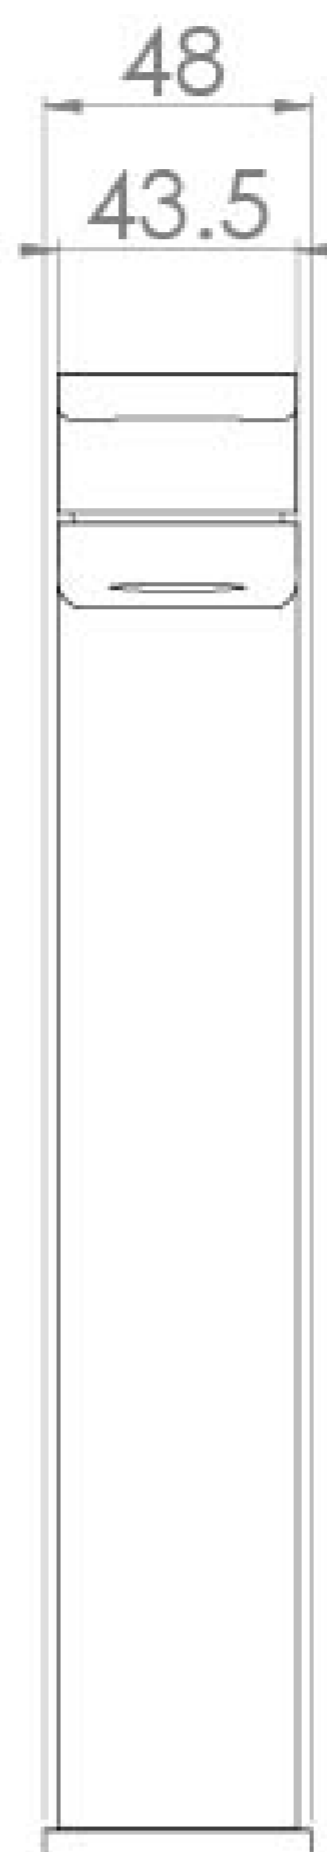

FLOW RATE

- 0.1 Bar - Flowrate: 2.6 l/min
- 0.2 Bar - Flowrate: 3.4 l/min
- 0.5 Bar - Flowrate: 5.7 l/min
- 1 Bar - Flowrate: 6.3 l/min