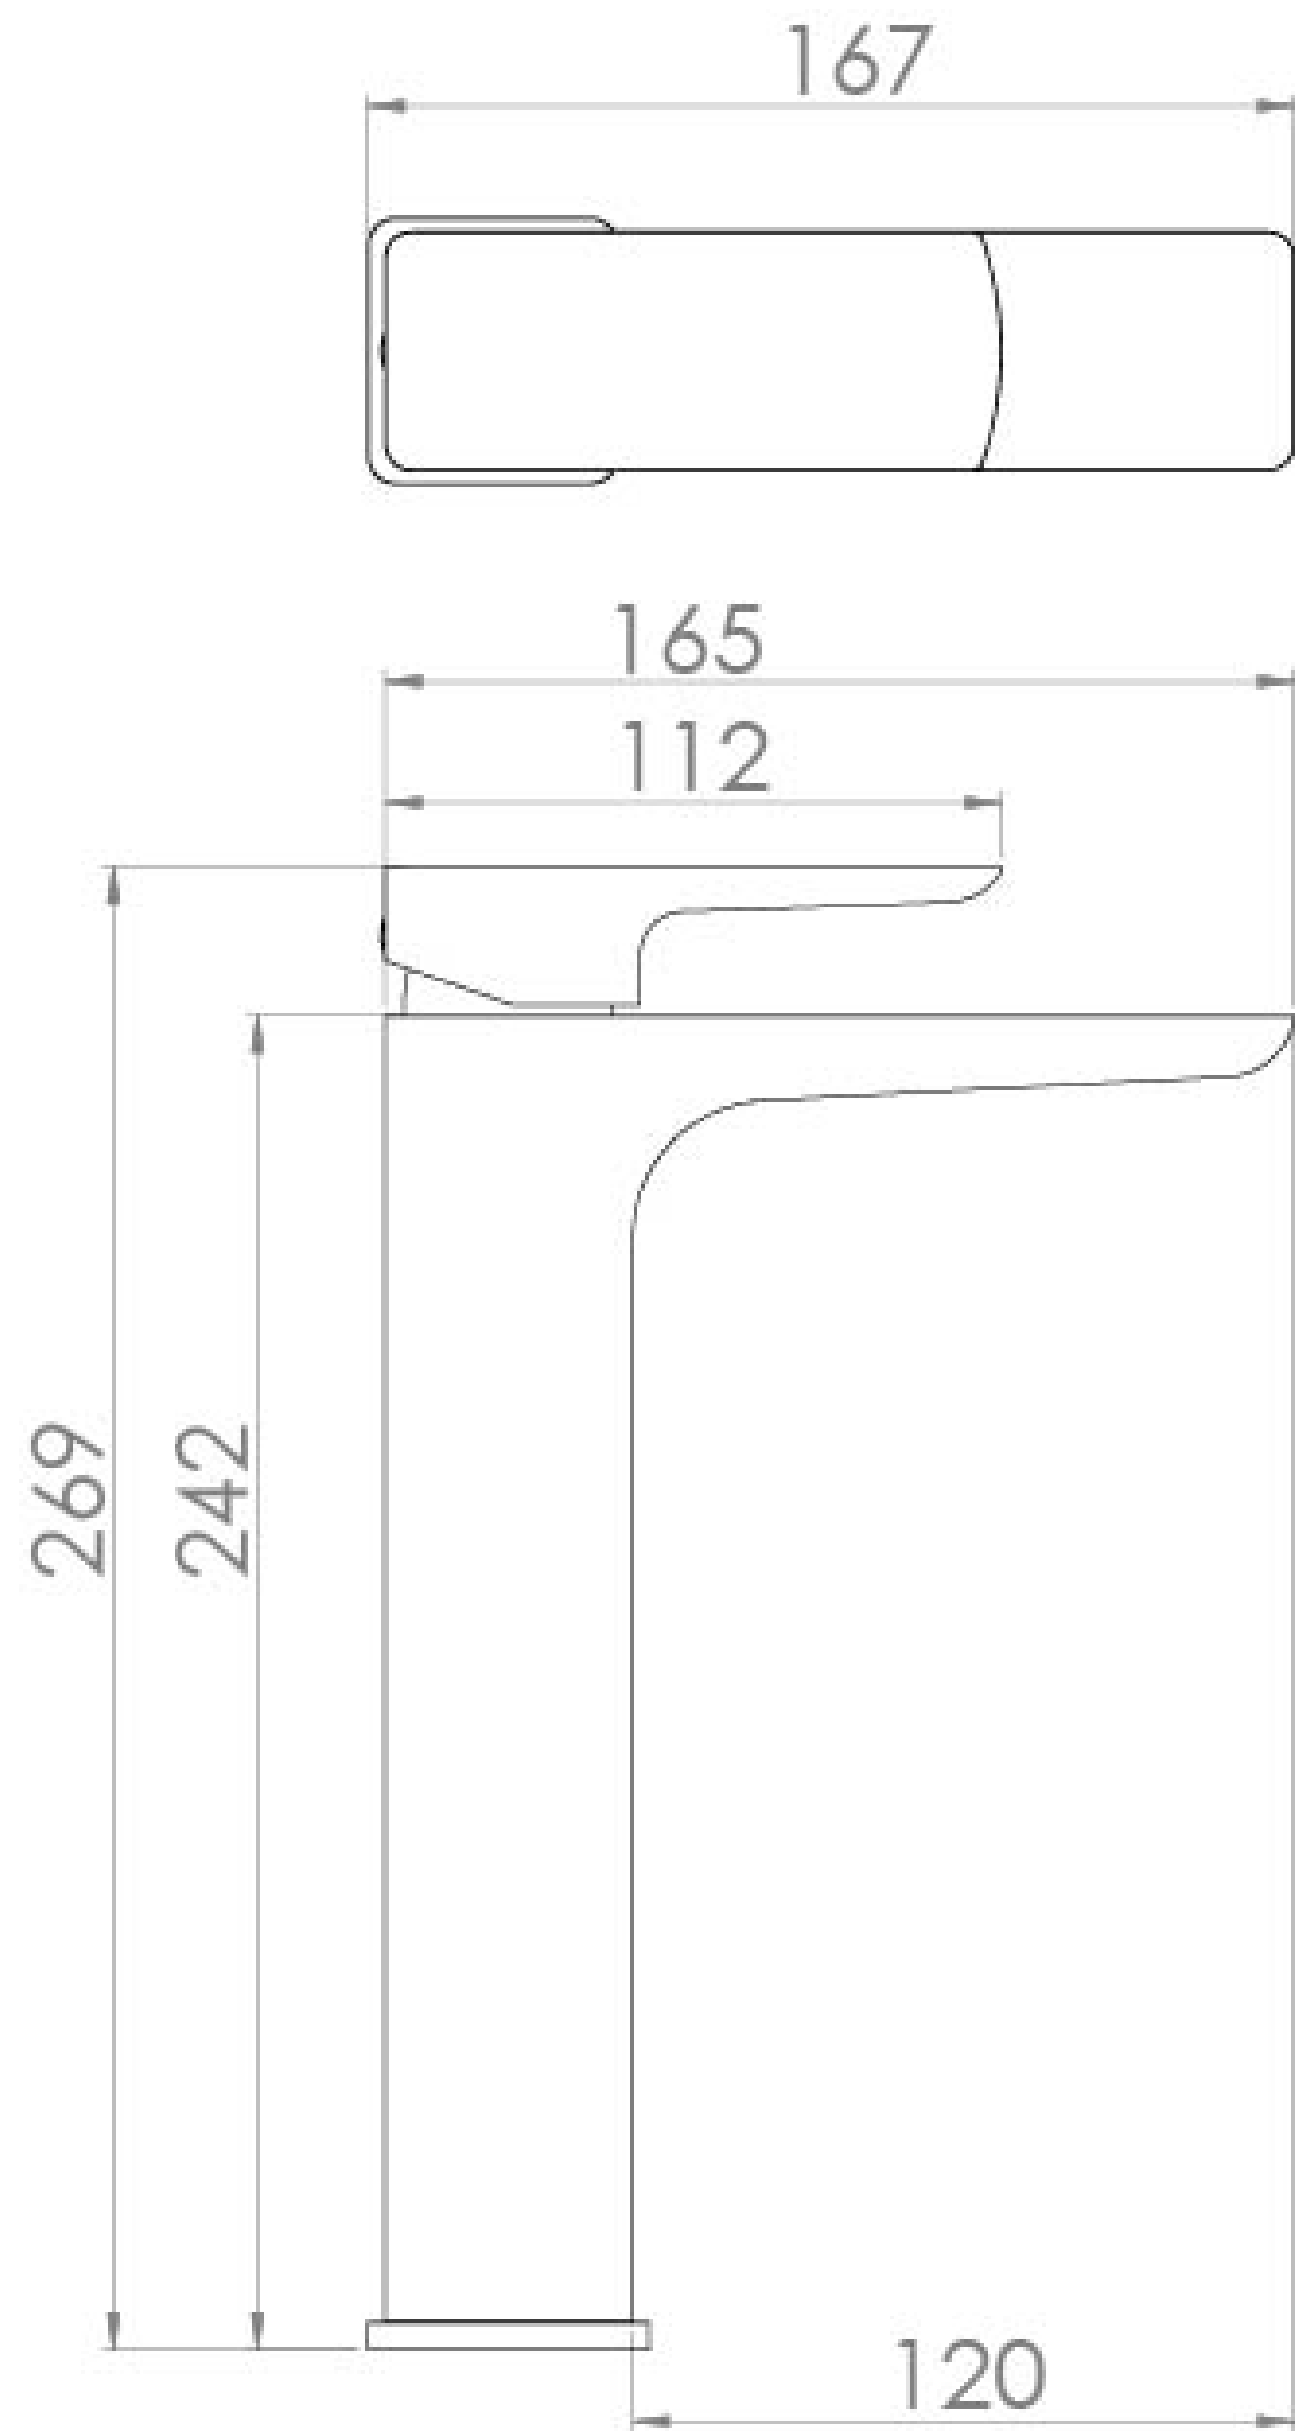

## PRODUCT INFORMATION

<b>Width:</b>	48mm
<b>Finish:</b>	Chrome
<b>Height:</b>	269mm
<b>Depth:</b>	167mm
<b>Material:</b>	Brass
<b>Product Type:</b>	Tall Basin Mixer Tap, Deck Mounted Basin Mixer Tap
<b>Weight</b>	2.63kg
<b>Compatible Aerator(s)</b>	M24 Slim
<b>Waste</b>	Clicker waste included
<b>Guarantee</b>	5 years
<b>Spout Projection (mm)</b>	143mm
<b>Other Features</b>	Pair with a countertop basin
<b>Material</b>	Brass

# FLOW RATE

- 0.1 Bar - Flowrate: 2.6 l/min
- 0.2 Bar - Flowrate: 3.4 l/min
- 0.5 Bar - Flowrate: 5.7 l/min
- 1 Bar - Flowrate: 6.3 l/min

Saneux reserves the right to alter the specifications and product range without prior notice. Dimensions are given as a guide only. Dimensions should not be used for surrounding furniture, fixtures and fittings until the product is on site.