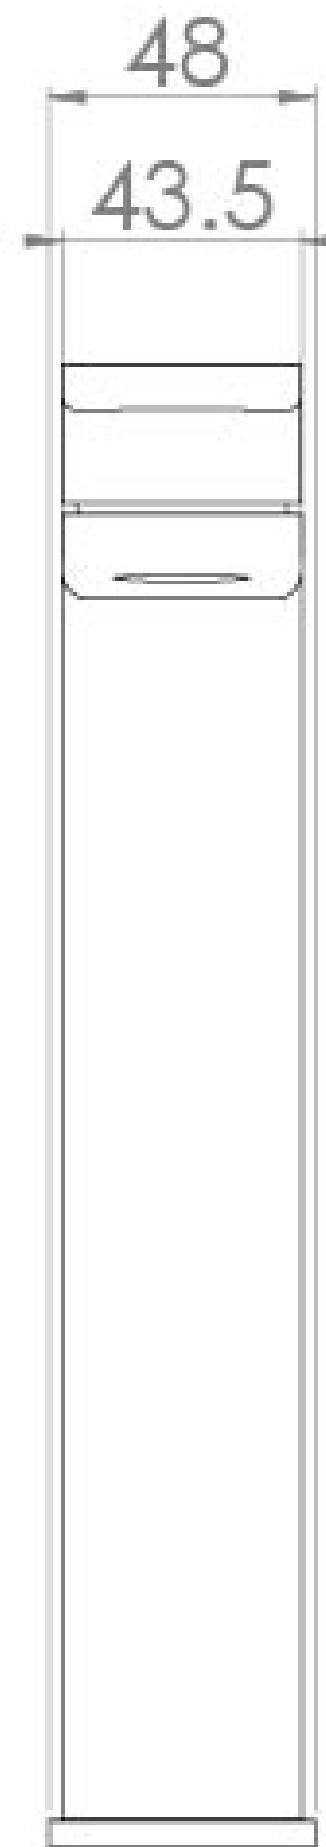

FLOW RATE

- 0.1 Bar - Flowrate: 2.6 l/min
- 0.2 Bar - Flowrate: 3.4 l/min
- 0.5 Bar - Flowrate: 5.7 l/min
- 1 Bar - Flowrate: 6.3 l/min