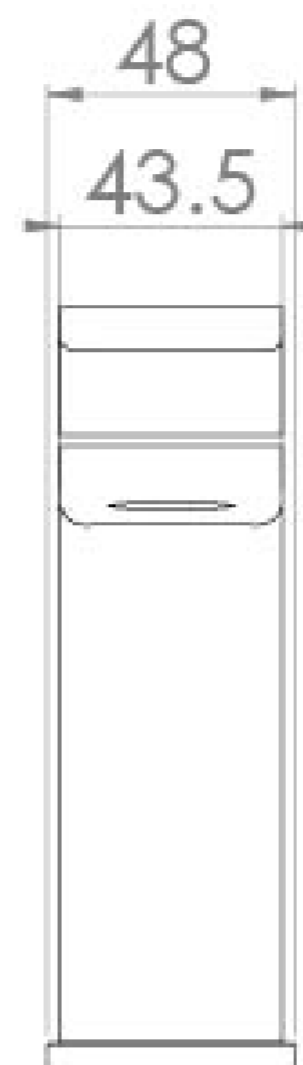

FUJI BASIN MIXER & CLICKER WASTE - MATTE BLACK

Product Code: FU002.MB

PRODUCT INFORMATION

Width:	48mm
Finish:	Matte Black (Electroplated)
Height:	148mm
Depth:	167mm
Material:	Brass
Product Type:	Deck Mounted Basin Mixer Tap
Approvals:	WRAS Approved
Weight	1.81kg
Compatible Aerator(s)	M24 Slim
Waste	Clicker waste included
Guarantee	5 years
Spout Projection (mm)	143mm
Material	Brass
Approvals/Standards	WRAS

DESCRIPTION

The FUJI collection of brassware is a beautiful blend of curved and angular design.

The FUJI basin mixer in matte black will suit a variety of our washbasins & units thanks to its versatile design as it can work with square and round designs.

Clicker waste included.

TECHNICAL DRAWING

FLOW RATE

- 0.2 Bar - Flowrate: 5.5 l/min
- 0.5 Bar - Flowrate: 8 l/min
- 1 Bar - Flowrate: 12.5 l/min
- 2 Bar - Flowrate: 18 l/min
- 3 Bar - Flowrate: 22 l/min
- 5 Bar - Flowrate: 28.6 l/min