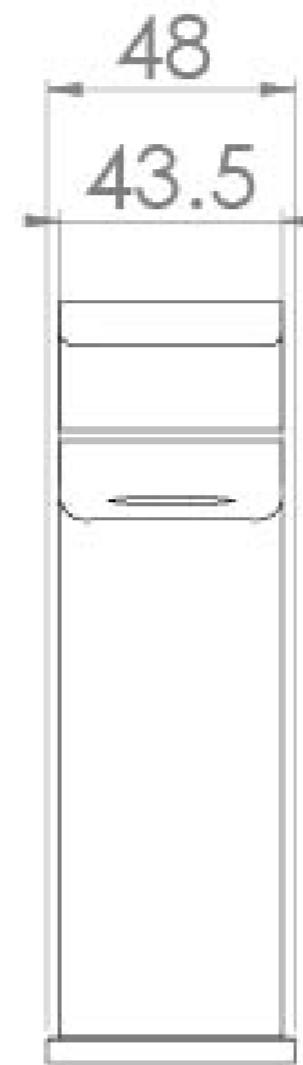

FUJI BASIN MIXER & CLICKER WASTE - MATTE BLACK

Product Code: FU002.MB

PRODUCT INFORMATION

Width:	48mm
Finish:	Matte Black (Electroplated)
Height:	148mm
Depth:	167mm
Material:	Brass
Product Type:	Deck Mounted Basin Mixer Tap
Approvals:	WRAS Approved
Weight	1.81kg
Compatible Aerator(s)	M24 Slim
Waste	Clicker waste included
Guarantee	5 years
Spout Projection (mm)	143mm
Material	Brass
Approvals/Standards	WRAS

DESCRIPTION

The FUJI collection of brassware is a beautiful blend of curved and angular design.

The FUJI basin mixer in matte black will suit a variety of our washbasins & units thanks to its versatile design as it can work with square and round designs.

Clicker waste included.

TECHNICAL DRAWING

FLOW RATE

- 0.2 Bar - Flowrate: 5.5 l/min
- 0.5 Bar - Flowrate: 8 l/min
- 1 Bar - Flowrate: 12.5 l/min
- 2 Bar - Flowrate: 18 l/min
- 3 Bar - Flowrate: 22 l/min
- 5 Bar - Flowrate: 28.6 l/min