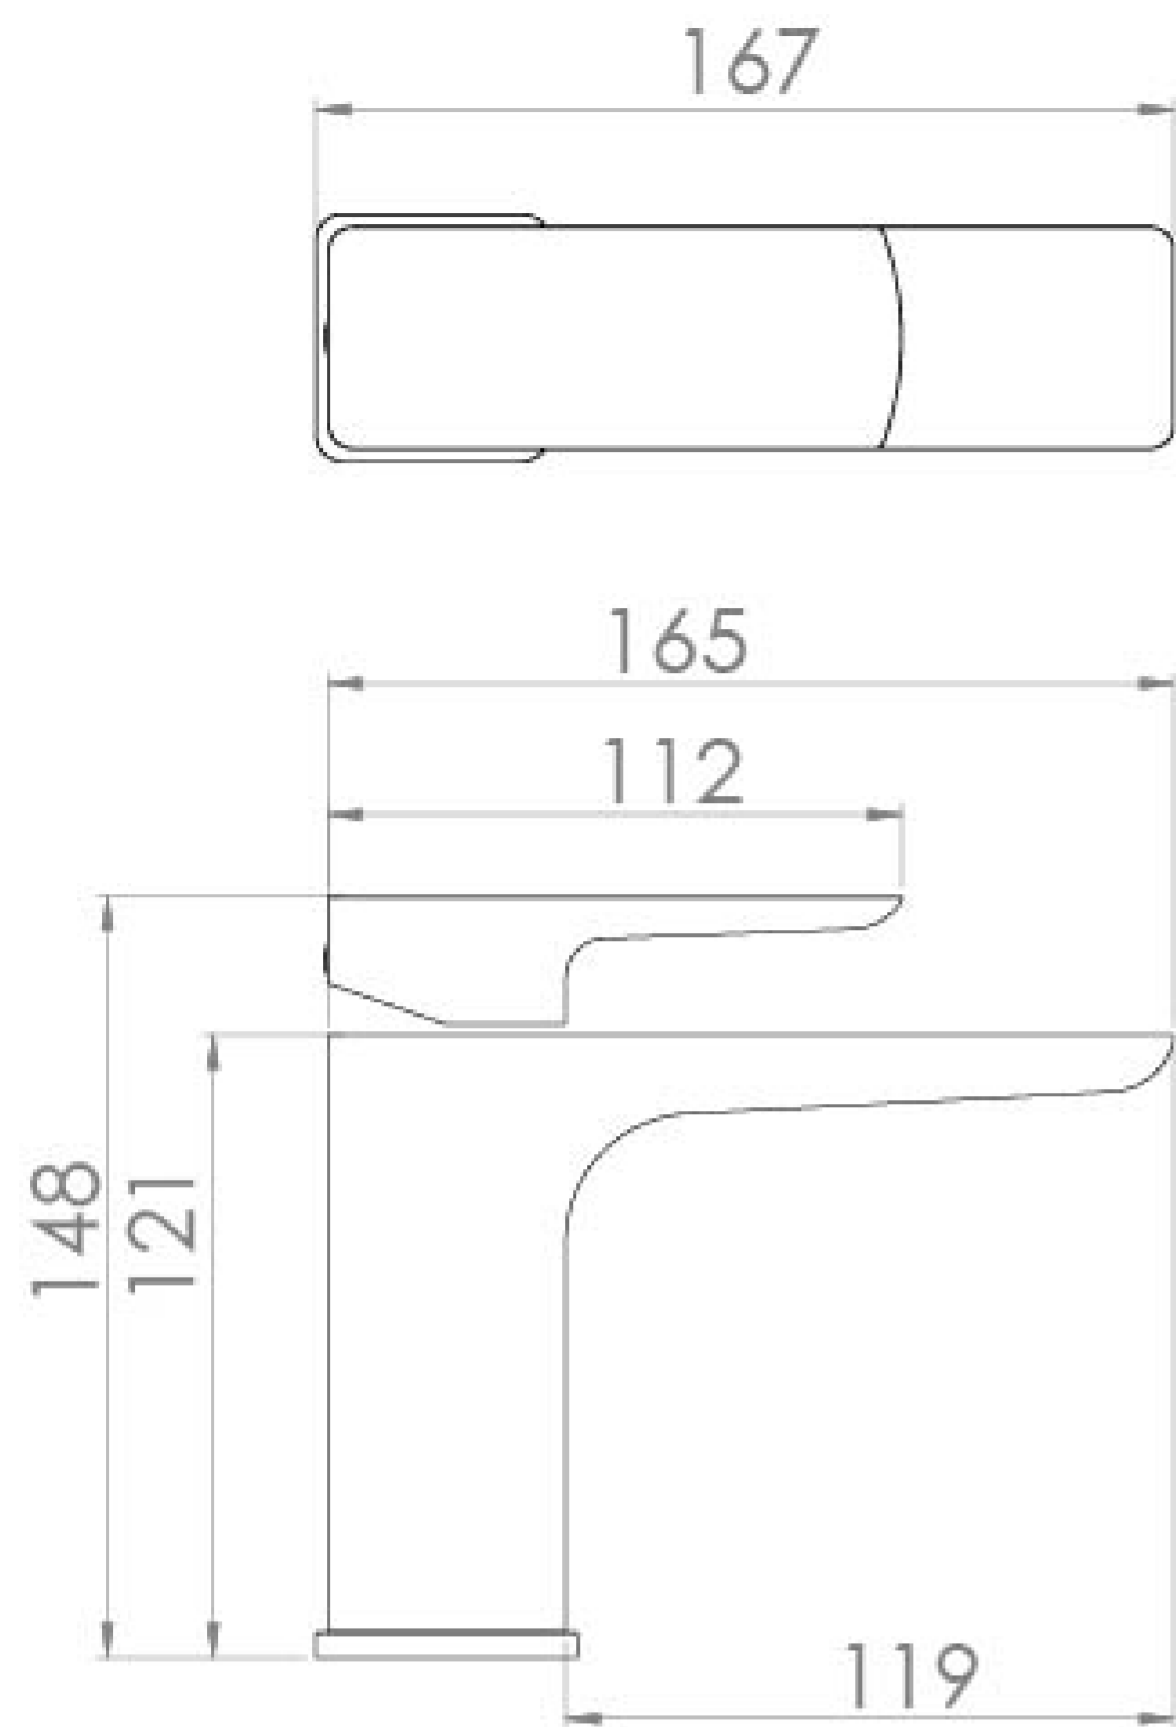

FUJI BASIN MIXER & CLICKER WASTE - MATTE BLACK

Product Code: FU002.MB

PRODUCT INFORMATION

Width:	48mm
Finish:	Matte Black (Electroplated)
Height:	148mm
Depth:	167mm
Material:	Brass
Product Type:	Deck Mounted Basin Mixer Tap
Approvals:	WRAS Approved
Weight	1.81kg
Compatible Aerator(s)	M24 Slim
Waste	Clicker waste included
Guarantee	5 years
Spout Projection (mm)	143mm
Material	Brass
Approvals/Standards	WRAS

Clicker waste included.

TECHNICAL DRAWING

FLOW RATE

- 0.2 Bar - Flowrate: 5.5 l/min
- 0.5 Bar - Flowrate: 8 l/min
- 1 Bar - Flowrate: 12.5 l/min
- 2 Bar - Flowrate: 18 l/min
- 3 Bar - Flowrate: 22 l/min
- 5 Bar - Flowrate: 28.6 l/min