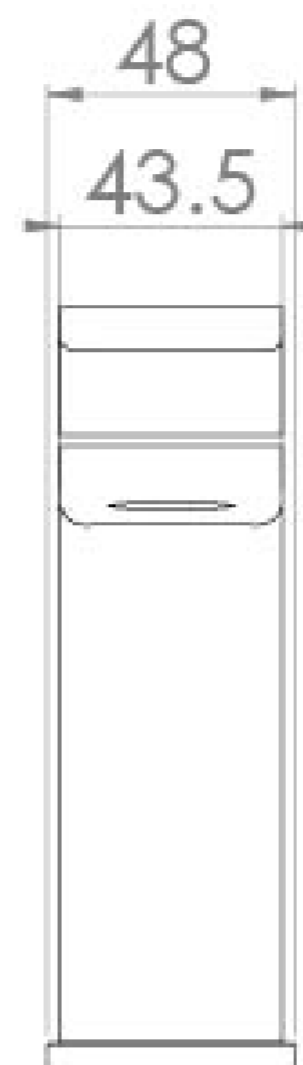

FUJI BASIN MIXER & CLICKER WASTE - CHROME

Product Code: FU002

PRODUCT INFORMATION

Width:	48mm
Finish:	Chrome
Height:	148mm
Depth:	167mm
Material:	Brass
Product Type:	Deck Mounted Basin Mixer Tap
Approvals:	WRAS Approved
Weight	1.81kg
Waste	Clicker waste included
Guarantee	5 years
Spout Projection (mm)	143mm
Material	Brass
Approvals/Standards	WRAS

DESCRIPTION

The FUJI collection of brassware is a beautiful blend of curved and angular design.

The FUJI basin mixer in chrome will suit a variety of our washbasins & units thanks to its versatile design as it can work with square and round designs.

Clicker waste included.

TECHNICAL DRAWING

FLOW RATE

- 0.2 Bar - Flowrate: 5.5 l/min
- 0.5 Bar - Flowrate: 8 l/min
- 1 Bar - Flowrate: 12.5 l/min
- 2 Bar - Flowrate: 18 l/min
- 3 Bar - Flowrate: 22 l/min
- 5 Bar - Flowrate: 28.6 l/min