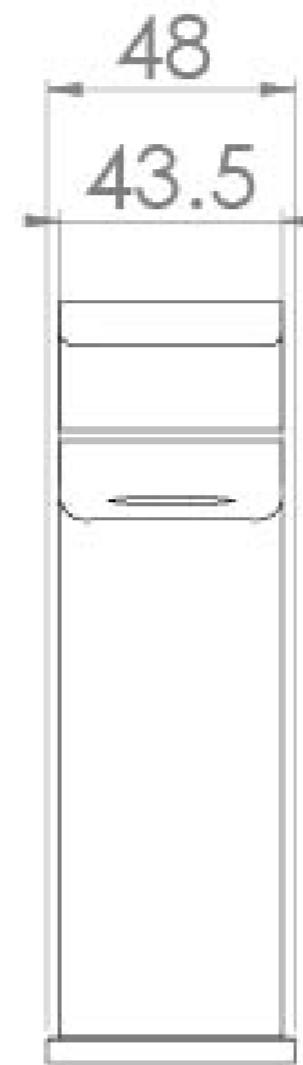

FLOW RATE

- 0.2 Bar - Flowrate: 5.5 l/min
- 0.5 Bar - Flowrate: 8 l/min
- 1 Bar - Flowrate: 12.5 l/min
- 2 Bar - Flowrate: 18 l/min
- 3 Bar - Flowrate: 22 l/min
- 5 Bar - Flowrate: 28.6 l/min