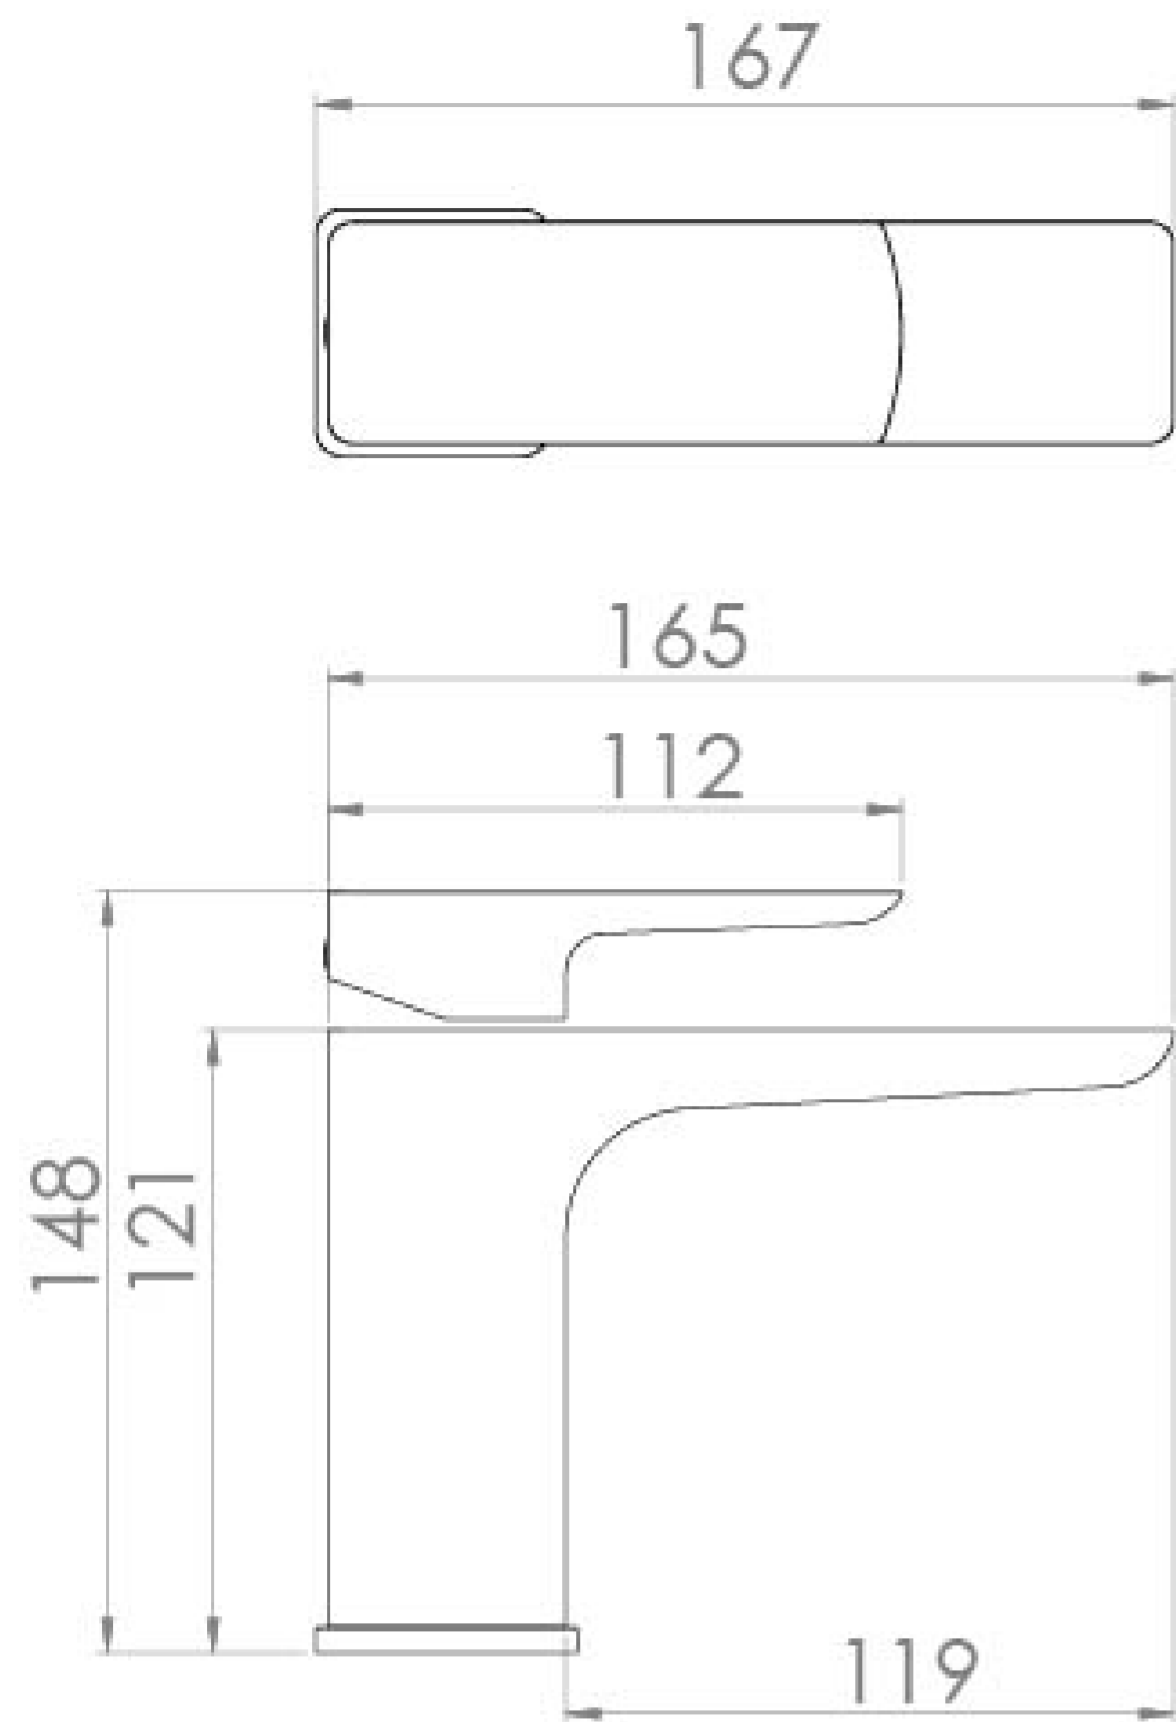

FUJI BASIN MIXER & CLICKER WASTE - CHROME

Product Code: FU002

PRODUCT INFORMATION

Width:	48mm
Finish:	Chrome
Height:	148mm
Depth:	167mm
Material:	Brass
Product Type:	Deck Mounted Basin Mixer Tap
Approvals:	WRAS Approved
Weight	1.81kg
Waste	Clicker waste included
Guarantee	5 years
Spout Projection (mm)	143mm
Material	Brass
Approvals/Standards	WRAS

DESCRIPTION

The FUJI collection of brassware is a beautiful blend of curved and angular design.

The FUJI basin mixer in chrome will suit a variety of our washbasins & units thanks to its versatile design as it can work with square and round designs.

Clicker waste included.

TECHNICAL DRAWING

FLOW RATE

- 0.2 Bar - Flowrate: 5.5 l/min
- 0.5 Bar - Flowrate: 8 l/min
- 1 Bar - Flowrate: 12.5 l/min
- 2 Bar - Flowrate: 18 l/min
- 3 Bar - Flowrate: 22 l/min
- 5 Bar - Flowrate: 28.6 l/min