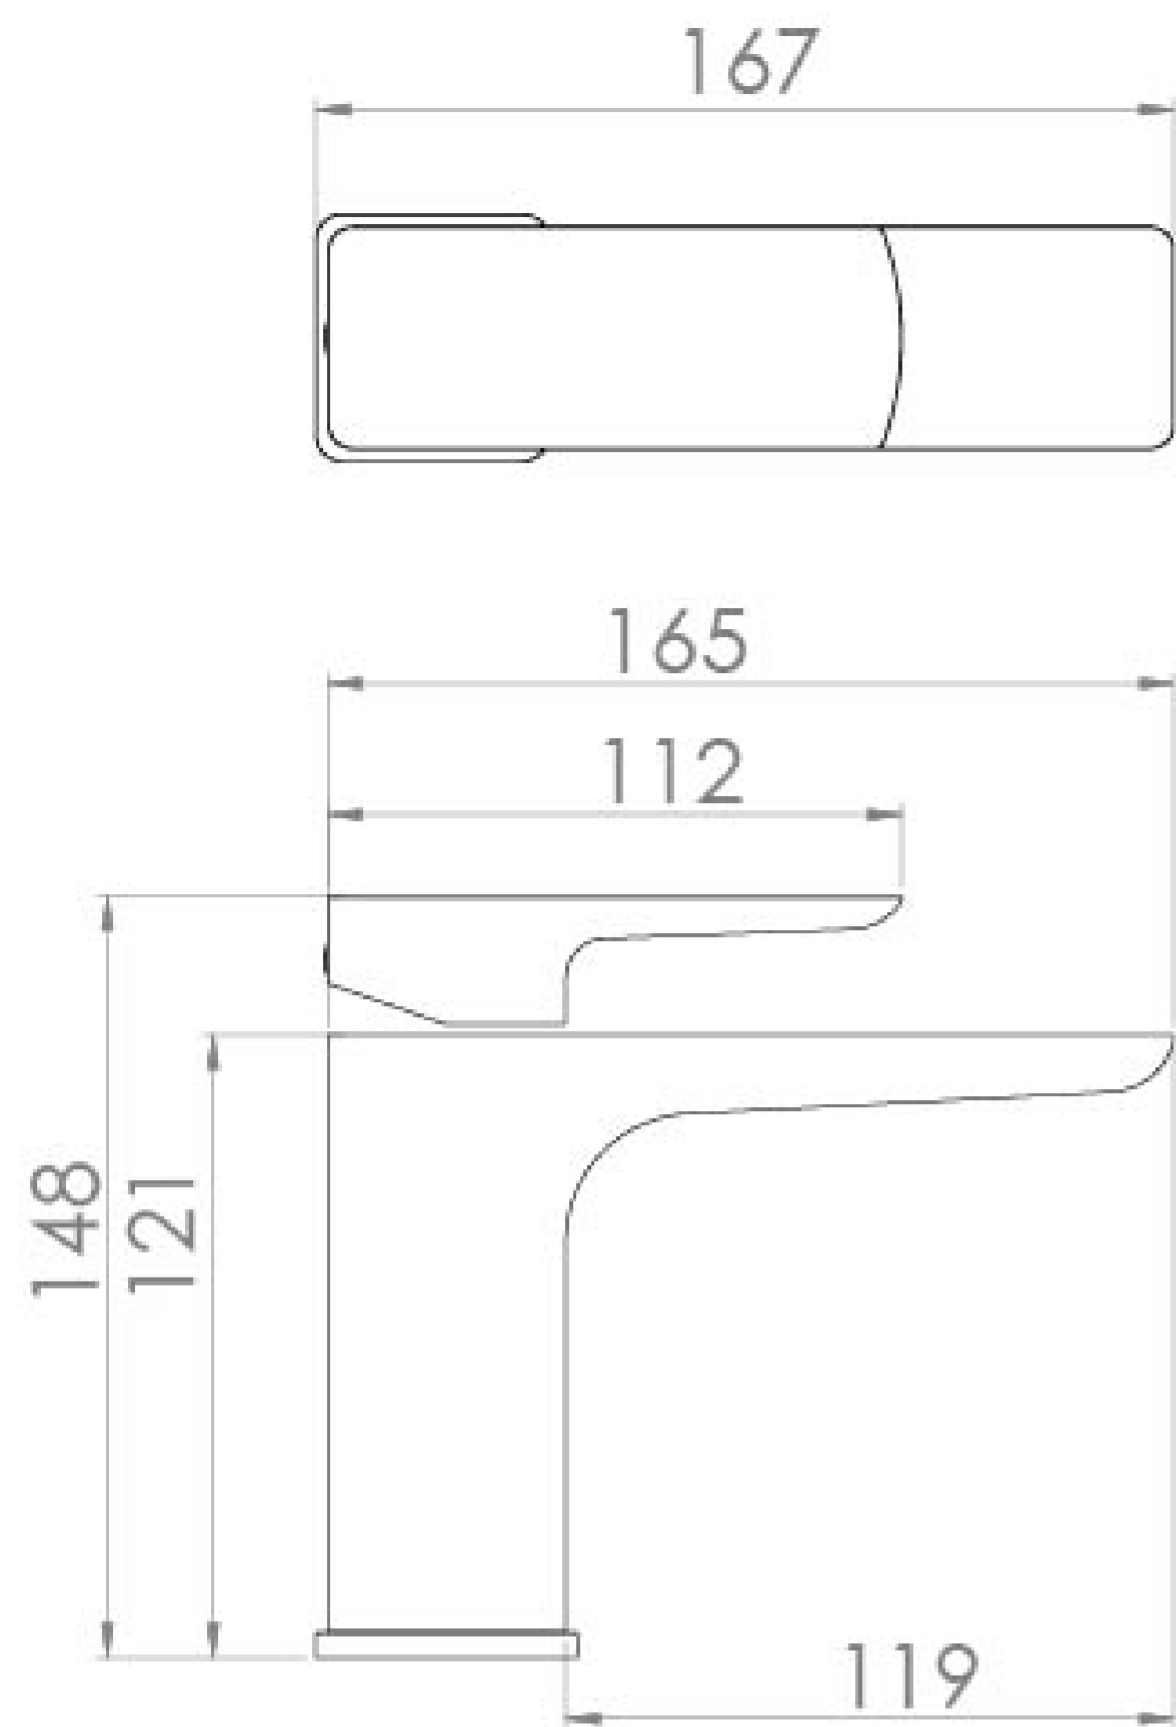

FUJI BASIN MIXER & CLICKER WASTE - CHROME

Product Code: FU002

PRODUCT INFORMATION

Width:	48mm
Finish:	Chrome
Height:	148mm
Depth:	167mm
Material:	Brass
Product Type:	Deck Mounted Basin Mixer Tap
Approvals:	WRAS Approved
Weight	1.81kg
Waste	Clicker waste included
Guarantee	5 years
Spout Projection (mm)	143mm
Material	Brass
Approvals/Standards	WRAS

DESCRIPTION

The FUJI collection of brassware is a beautiful blend of curved and angular design.

The FUJI basin mixer in chrome will suit a variety of our washbasins & units thanks to its versatile design as it can work with square and round designs.

Clicker waste included.

TECHNICAL DRAWING

FLOW RATE

- 0.2 Bar - Flowrate: 5.5 l/min
- 0.5 Bar - Flowrate: 8 l/min
- 1 Bar - Flowrate: 12.5 l/min
- 2 Bar - Flowrate: 18 l/min
- 3 Bar - Flowrate: 22 l/min
- 5 Bar - Flowrate: 28.6 l/min