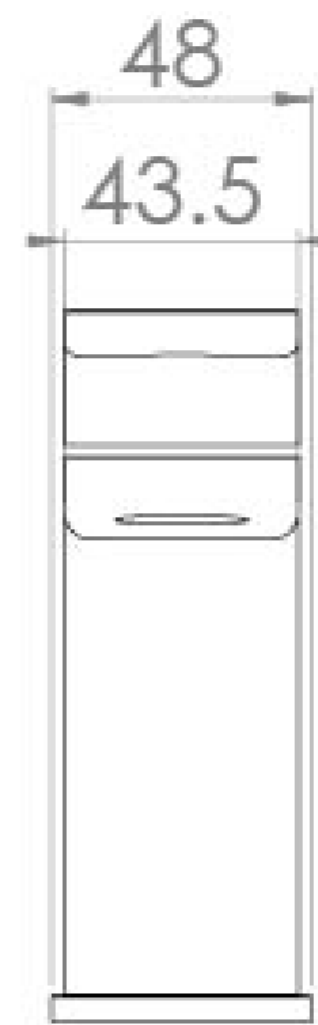

## PRODUCT INFORMATION

<b>Width:</b>	48mm
<b>Finish:</b>	Matte Black (Electroplated)
<b>Height:</b>	132mm
<b>Depth:</b>	147mm
<b>Material:</b>	Brass
<b>Product Type:</b>	Mini Basin Mixer Tap, Deck Mounted Basin Mixer Tap
<b>Weight</b>	2kg
<b>Compatible Aerator(s)</b>	M24 Slim
<b>Waste</b>	Clicker waste included
<b>Guarantee</b>	5 years
<b>Spout Projection (mm)</b>	124mm
<b>Material</b>	Brass

## TECHNICAL DRAWING

## FLOW RATE

- 0.1 Bar - Flowrate: 4 l/min
- 0.2 Bar - Flowrate: 5.2 l/min
- 0.5 Bar - Flowrate: 7.5 l/min
- 1 Bar - Flowrate: 11.8 l/min
- 2 Bar - Flowrate: 14.3 l/min
- 3 Bar - Flowrate: 17.8 l/min

Saneux reserves the right to alter the specifications and product range without prior notice. Dimensions are given as a guide only. Dimensions should not be used for surrounding furniture, fixtures and fittings until the product is on site.