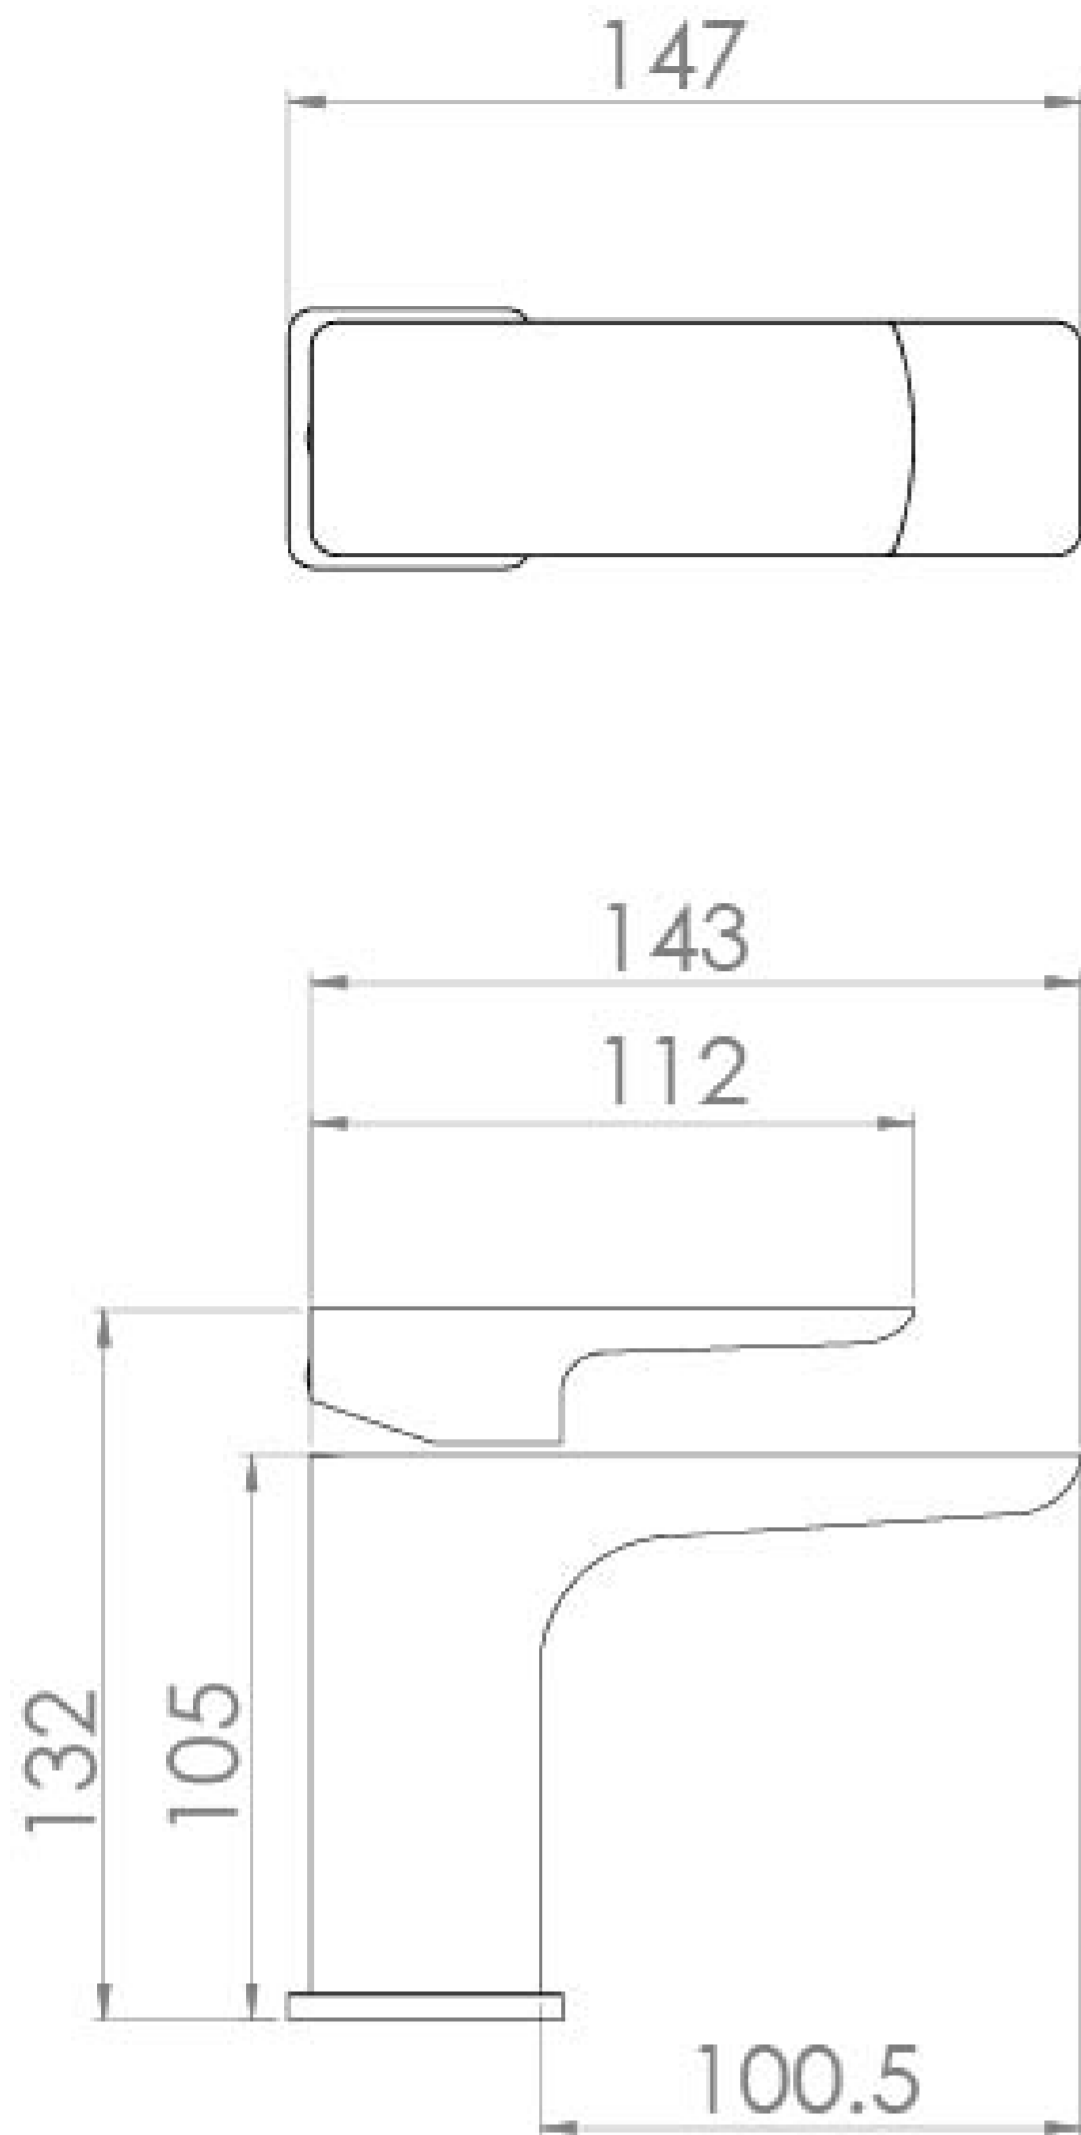

TECHNICAL DRAWING

FLOW RATE

- 0.1 Bar - Flowrate: 4 l/min
- 0.2 Bar - Flowrate: 5.2 l/min
- 0.5 Bar - Flowrate: 7.5 l/min
- 1 Bar - Flowrate: 11.8 l/min
- 2 Bar - Flowrate: 14.3 l/min
- 3 Bar - Flowrate: 17.8 l/min