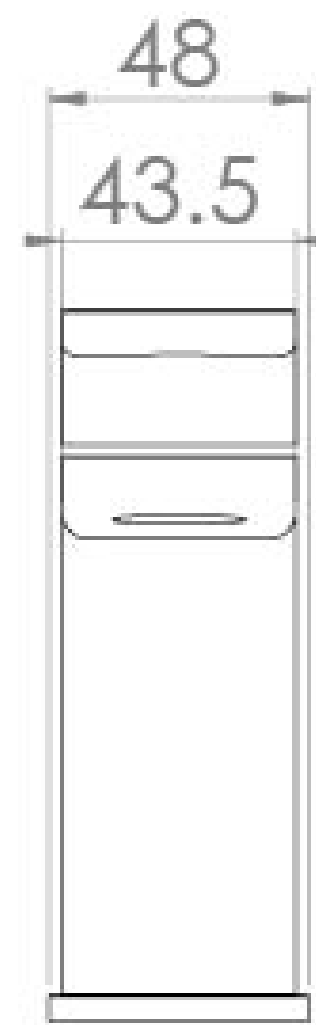

FUJI MINI BASIN MIXER & CLICKER WASTE - MATTE BLACK

Product Code: FU001.MB

PRODUCT INFORMATION

Width:	48mm
Finish:	Matte Black (Electroplated)
Height:	132mm
Depth:	147mm
Material:	Brass
Product Type:	Mini Basin Mixer Tap, Deck Mounted Basin Mixer Tap
Weight	2kg
Compatible Aerator(s)	M24 Slim
Waste	Clicker waste included
Guarantee	5 years
Spout Projection (mm)	124mm
Material	Brass

DESCRIPTION

The FUJI collection of brassware is a beautiful blend of curved and angular design.

The FUJI mini basin mixer in matte black will suit a variety of our small cloakroom washbasins thanks to its versatile design as it can work with square and round designs.

Clicker waste included.

TECHNICAL DRAWING

FLOW RATE

- 0.1 Bar - Flowrate: 4 l/min
- 0.2 Bar - Flowrate: 5.2 l/min
- 0.5 Bar - Flowrate: 7.5 l/min
- 1 Bar - Flowrate: 11.8 l/min
- 2 Bar - Flowrate: 14.3 l/min
- 3 Bar - Flowrate: 17.8 l/min