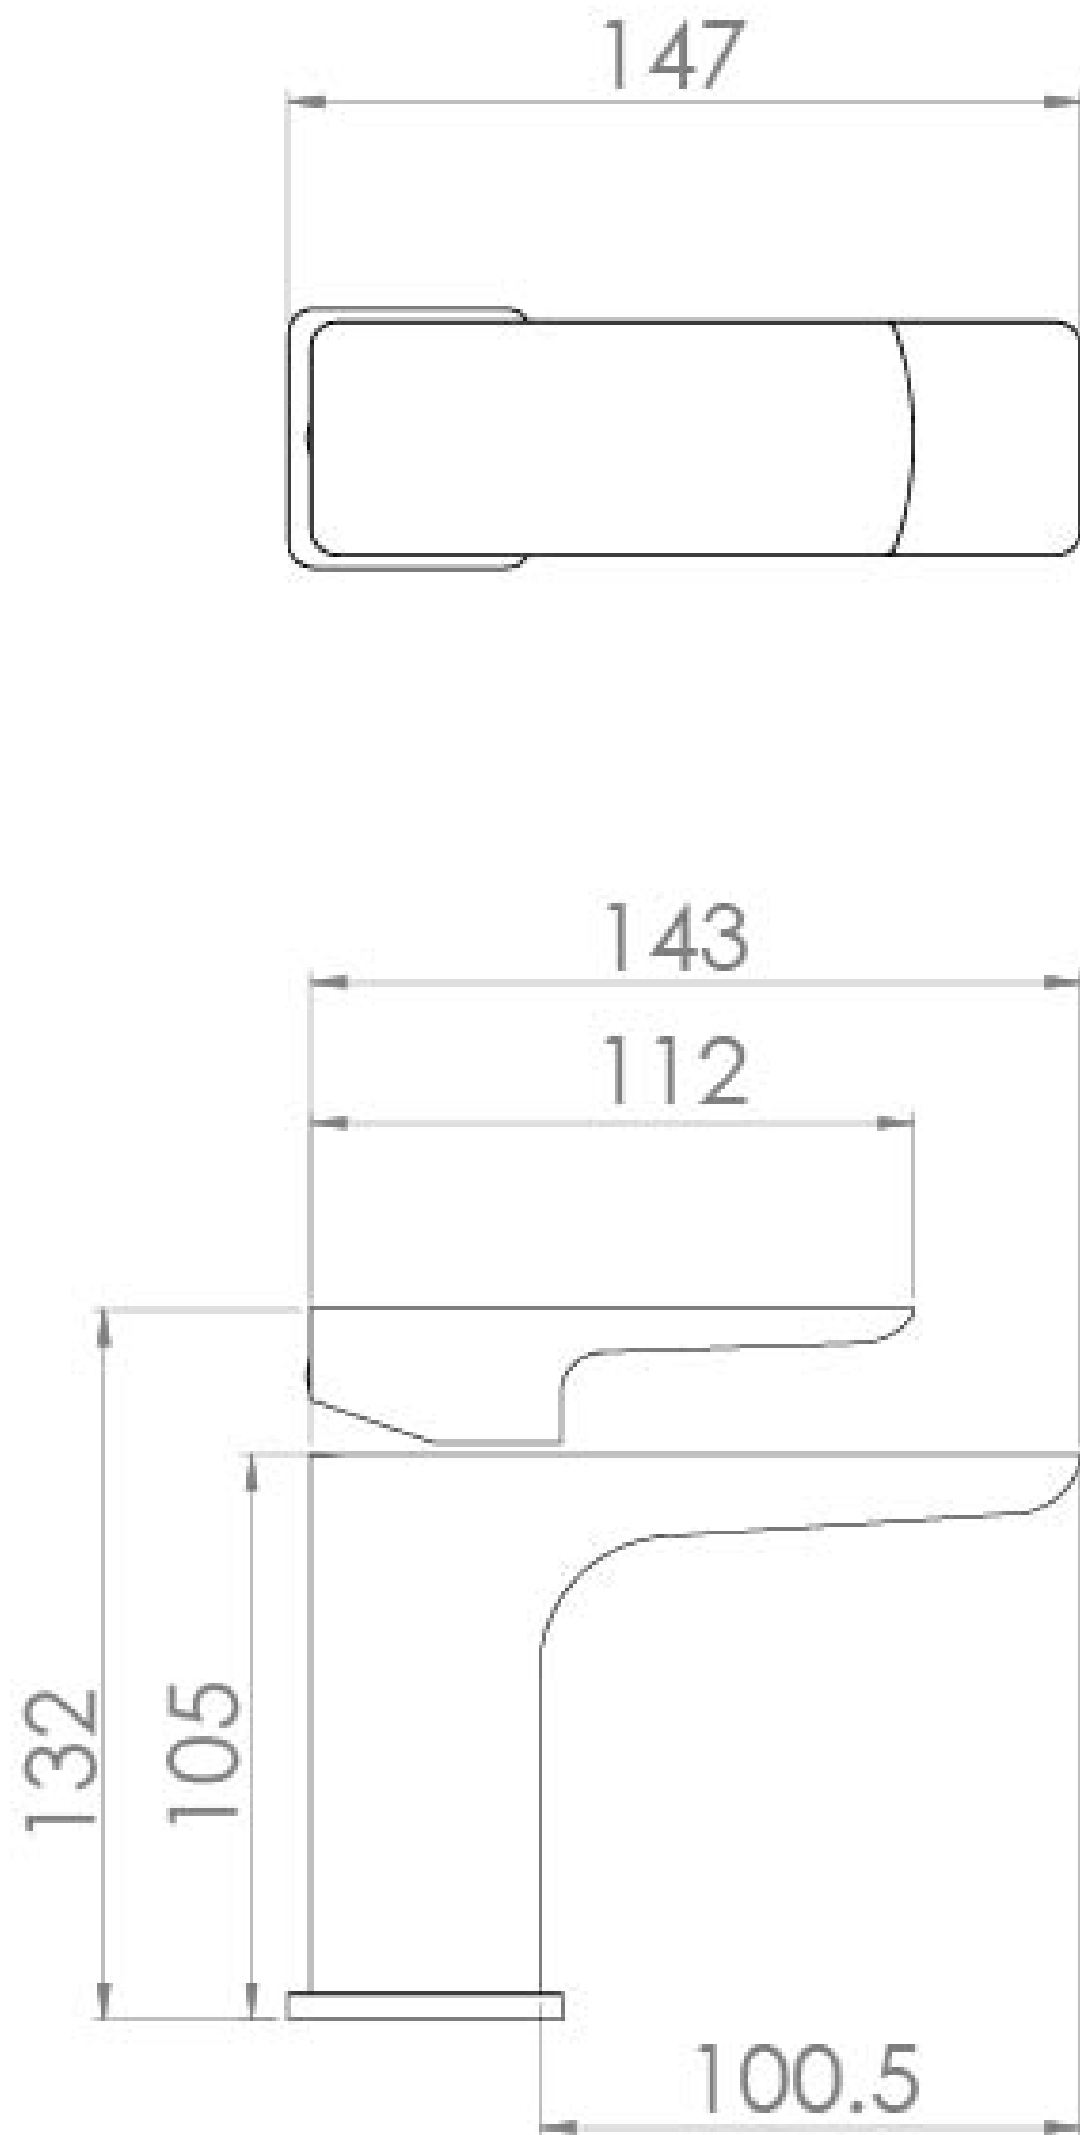

FUJI MINI BASIN MIXER & CLICKER WASTE - MATTE BLACK

Product Code: FU001.MB

PRODUCT INFORMATION

Width:	48mm
Finish:	Matte Black (Electroplated)
Height:	132mm
Depth:	147mm
Material:	Brass
Product Type:	Mini Basin Mixer Tap, Deck Mounted Basin Mixer Tap
Weight	2kg
Compatible Aerator(s)	M24 Slim
Waste	Clicker waste included
Guarantee	5 years
Spout Projection (mm)	124mm
Material	Brass

Clicker waste included.

TECHNICAL DRAWING

FLOW RATE

- 0.1 Bar - Flowrate: 4 l/min
- 0.2 Bar - Flowrate: 5.2 l/min
- 0.5 Bar - Flowrate: 7.5 l/min
- 1 Bar - Flowrate: 11.8 l/min
- 2 Bar - Flowrate: 14.3 l/min
- 3 Bar - Flowrate: 17.8 l/min