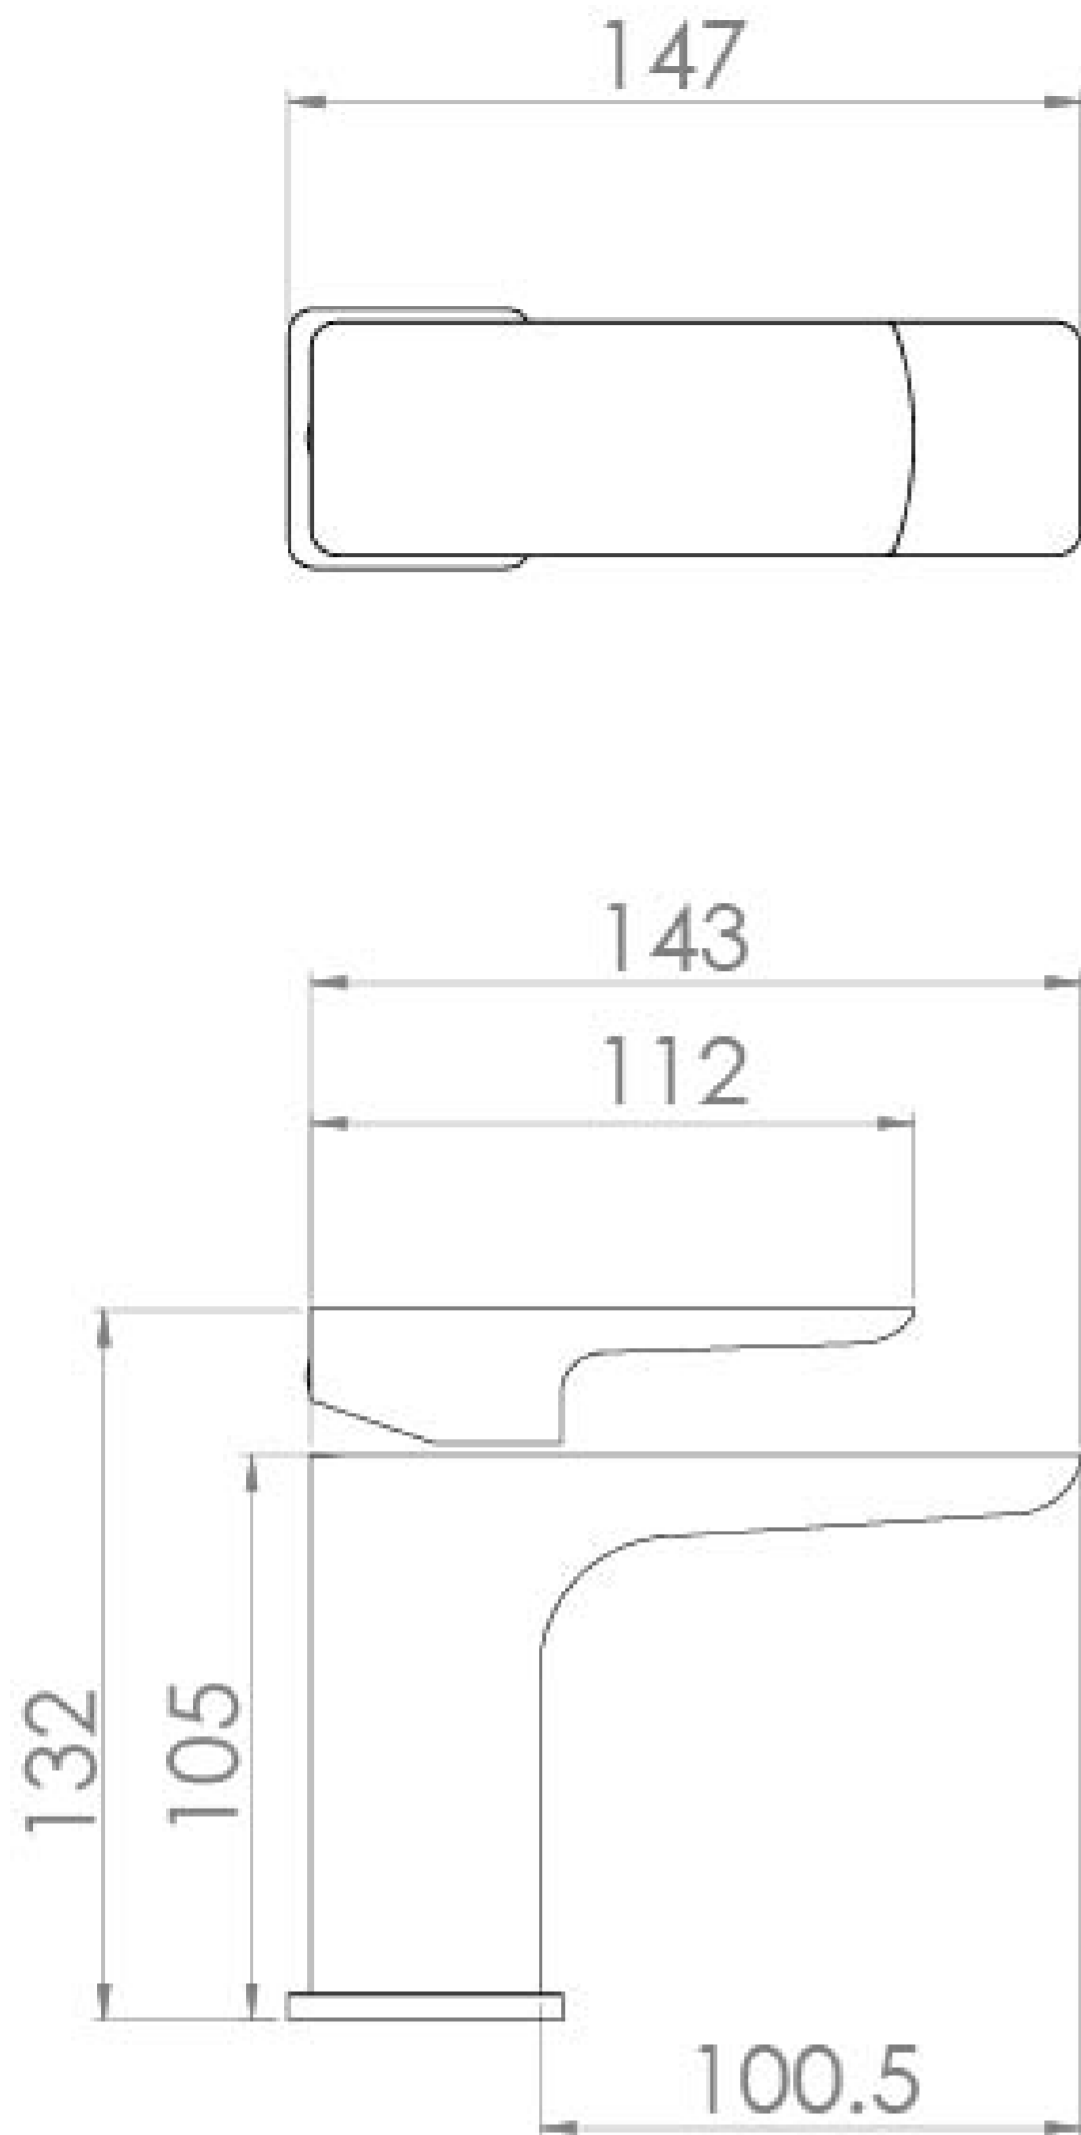

## PRODUCT INFORMATION

<b>Width:</b>	48mm
<b>Finish:</b>	Matte Black (Electroplated)
<b>Height:</b>	132mm
<b>Depth:</b>	147mm
<b>Material:</b>	Brass
<b>Product Type:</b>	Mini Basin Mixer Tap, Deck Mounted Basin Mixer Tap
<b>Weight</b>	2kg
<b>Compatible Aerator(s)</b>	M24 Slim
<b>Waste</b>	Clicker waste included
<b>Guarantee</b>	5 years
<b>Spout Projection (mm)</b>	124mm
<b>Material</b>	Brass

## TECHNICAL DRAWING

## FLOW RATE

- 0.1 Bar - Flowrate: 4 l/min
- 0.2 Bar - Flowrate: 5.2 l/min
- 0.5 Bar - Flowrate: 7.5 l/min
- 1 Bar - Flowrate: 11.8 l/min
- 2 Bar - Flowrate: 14.3 l/min
- 3 Bar - Flowrate: 17.8 l/min

Saneux reserves the right to alter the specifications and product range without prior notice. Dimensions are given as a guide only. Dimensions should not be used for surrounding furniture, fixtures and fittings until the product is on site.