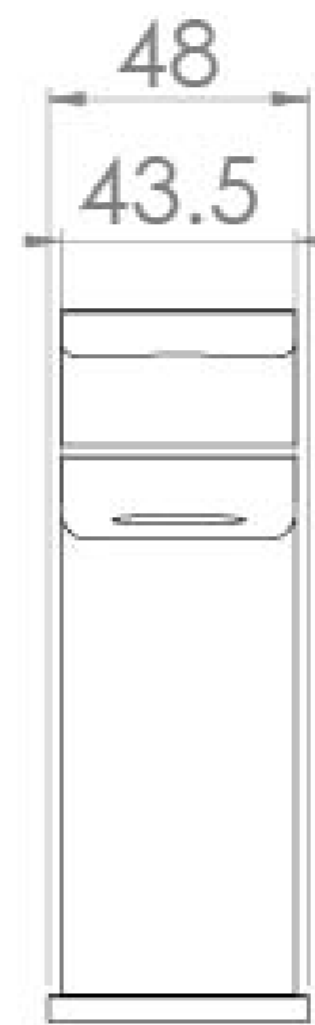

FUJI MINI BASIN MIXER & CLICKER WASTE - MATTE BLACK

Product Code: FU001.MB

PRODUCT INFORMATION

Width:	48mm
Finish:	Matte Black (Electroplated)
Height:	132mm
Depth:	147mm
Material:	Brass
Product Type:	Mini Basin Mixer Tap, Deck Mounted Basin Mixer Tap
Weight	2kg
Compatible Aerator(s)	M24 Slim
Waste	Clicker waste included
Guarantee	5 years
Spout Projection (mm)	124mm
Material	Brass

DESCRIPTION

The FUJI collection of brassware is a beautiful blend of curved and angular design.

The FUJI mini basin mixer in matte black will suit a variety of our small cloakroom washbasins thanks to its versatile design as it can work with square and round designs.

Clicker waste included.

TECHNICAL DRAWING

FLOW RATE

- 0.1 Bar - Flowrate: 4 l/min
- 0.2 Bar - Flowrate: 5.2 l/min
- 0.5 Bar - Flowrate: 7.5 l/min
- 1 Bar - Flowrate: 11.8 l/min
- 2 Bar - Flowrate: 14.3 l/min
- 3 Bar - Flowrate: 17.8 l/min