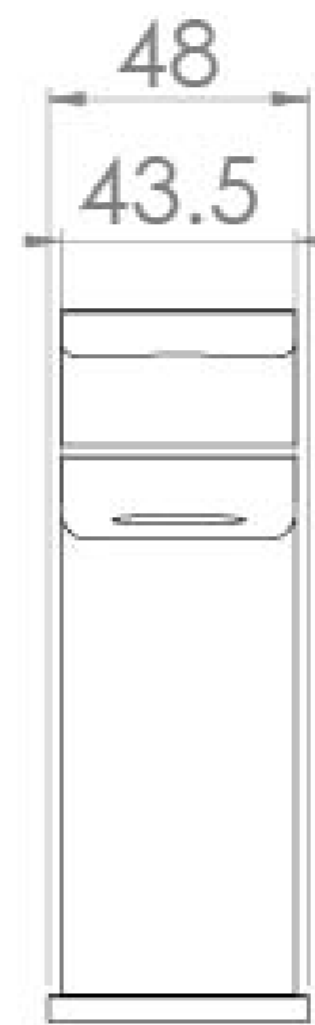

FUJI MINI BASIN MIXER & CLICKER WASTE - CHROME

Product Code: FU001

PRODUCT INFORMATION

Width:	48mm
Finish:	Chrome
Height:	132mm
Depth:	147mm
Material:	Brass
Product Type:	Mini Basin Mixer Tap, Deck Mounted Basin Mixer Tap
Weight	2kg
Compatible Aerator(s)	M24 Slim
Waste	Clicker waste included
Guarantee	5 years
Spout Projection (mm)	124mm
Material	Brass

DESCRIPTION

The FUJI collection of brassware is a beautiful blend of curved and angular design.

The FUJI mini basin mixer in chrome will suit a variety of our small cloakroom washbasins thanks to its versatile design as it can work with square and round designs.

Clicker waste included.

TECHNICAL DRAWING

FLOW RATE

- 0.1 Bar - Flowrate: 4 l/min
- 0.2 Bar - Flowrate: 5.2 l/min
- 0.5 Bar - Flowrate: 7.5 l/min
- 1 Bar - Flowrate: 11.8 l/min
- 2 Bar - Flowrate: 14.3 l/min
- 3 Bar - Flowrate: 17.8 l/min