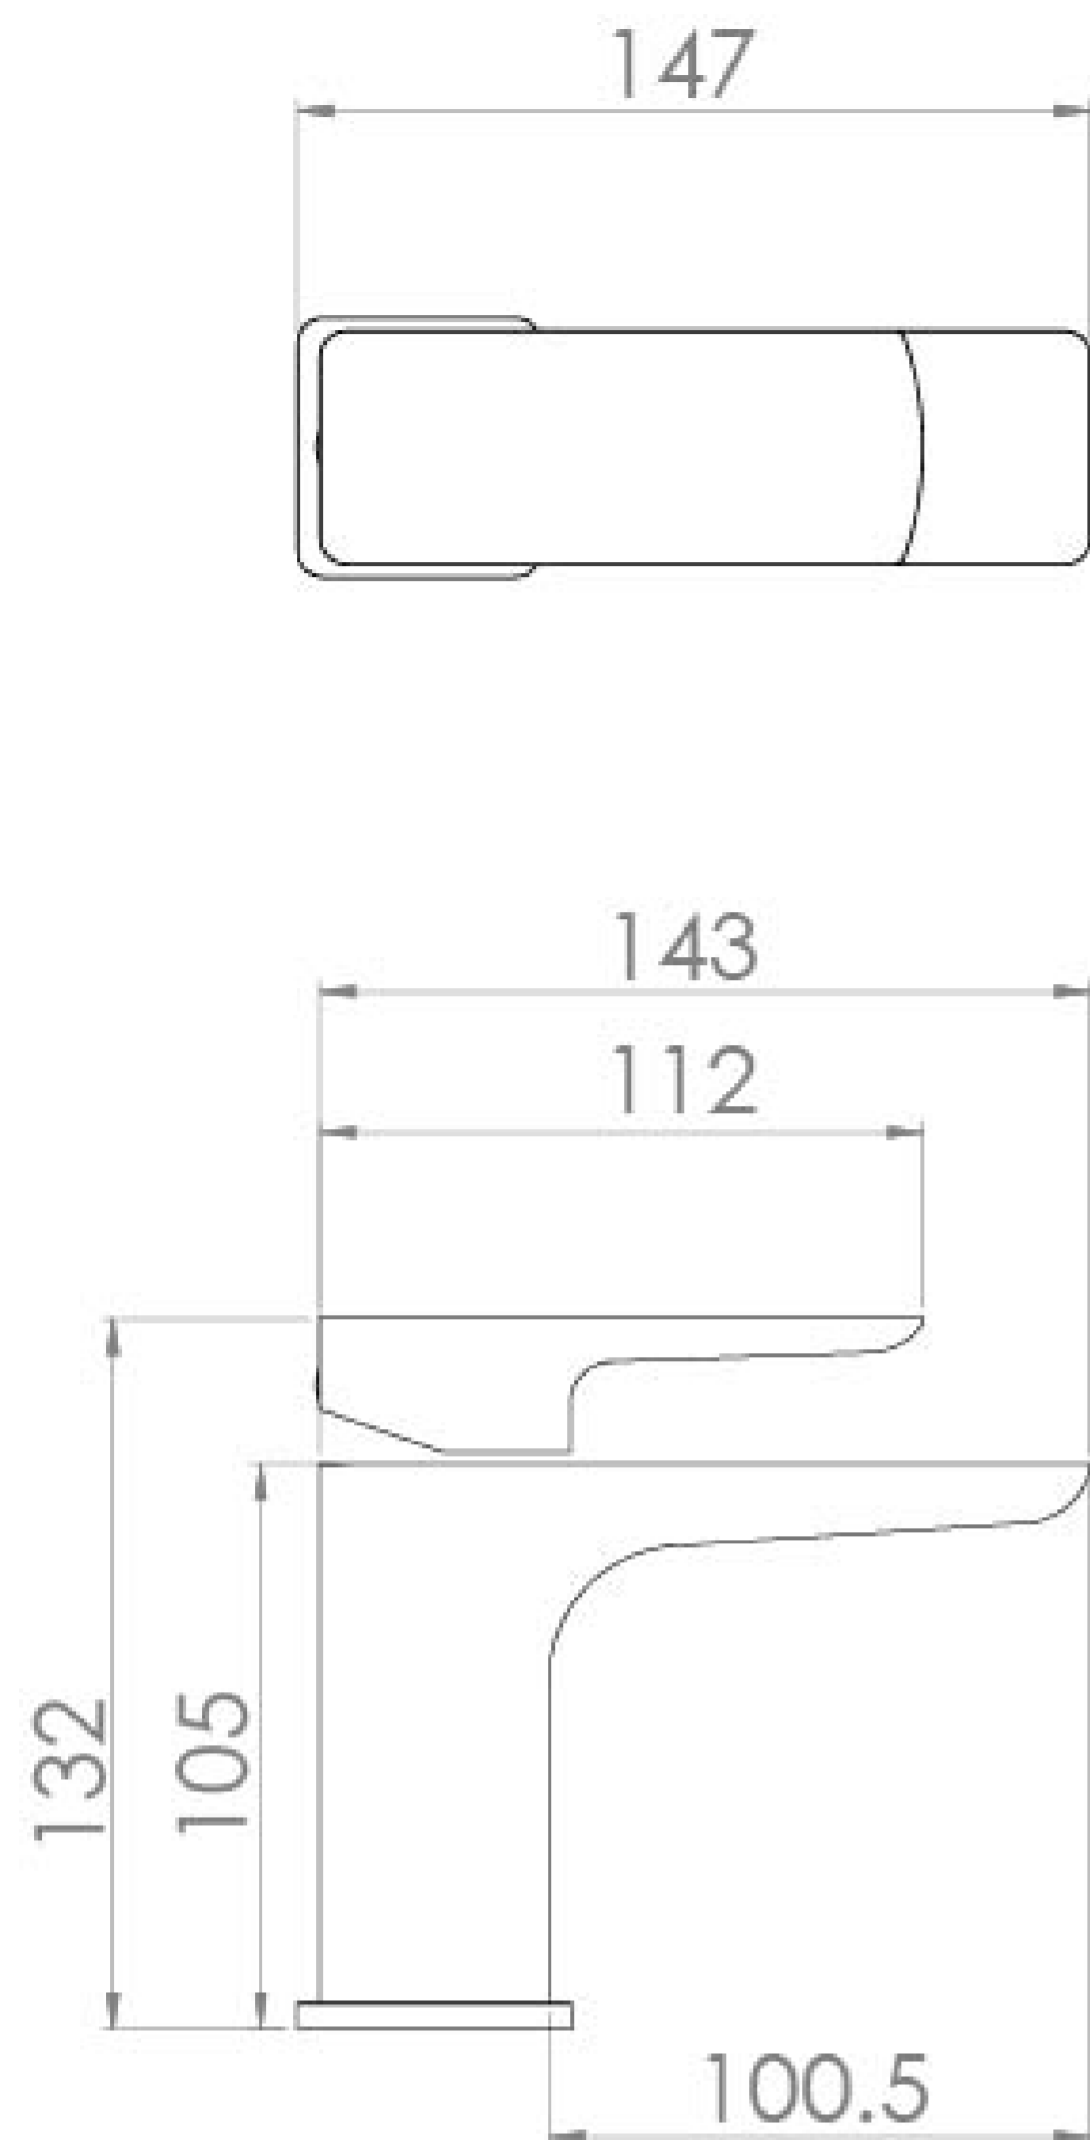

FUJI MINI BASIN MIXER & CLICKER WASTE - CHROME

Product Code: FU001

PRODUCT INFORMATION

Width:	48mm
Finish:	Chrome
Height:	132mm
Depth:	147mm
Material:	Brass
Product Type:	Mini Basin Mixer Tap, Deck Mounted Basin Mixer Tap
Weight	2kg
Compatible Aerator(s)	M24 Slim
Waste	Clicker waste included
Guarantee	5 years
Spout Projection (mm)	124mm
Material	Brass

DESCRIPTION

The FUJI collection of brassware is a beautiful blend of curved and angular design.

The FUJI mini basin mixer in chrome will suit a variety of our small cloakroom washbasins thanks to its versatile design as it can work with square and round designs.

Clicker waste included.

TECHNICAL DRAWING

FLOW RATE

- 0.1 Bar - Flowrate: 4 l/min
- 0.2 Bar - Flowrate: 5.2 l/min
- 0.5 Bar - Flowrate: 7.5 l/min
- 1 Bar - Flowrate: 11.8 l/min
- 2 Bar - Flowrate: 14.3 l/min
- 3 Bar - Flowrate: 17.8 l/min