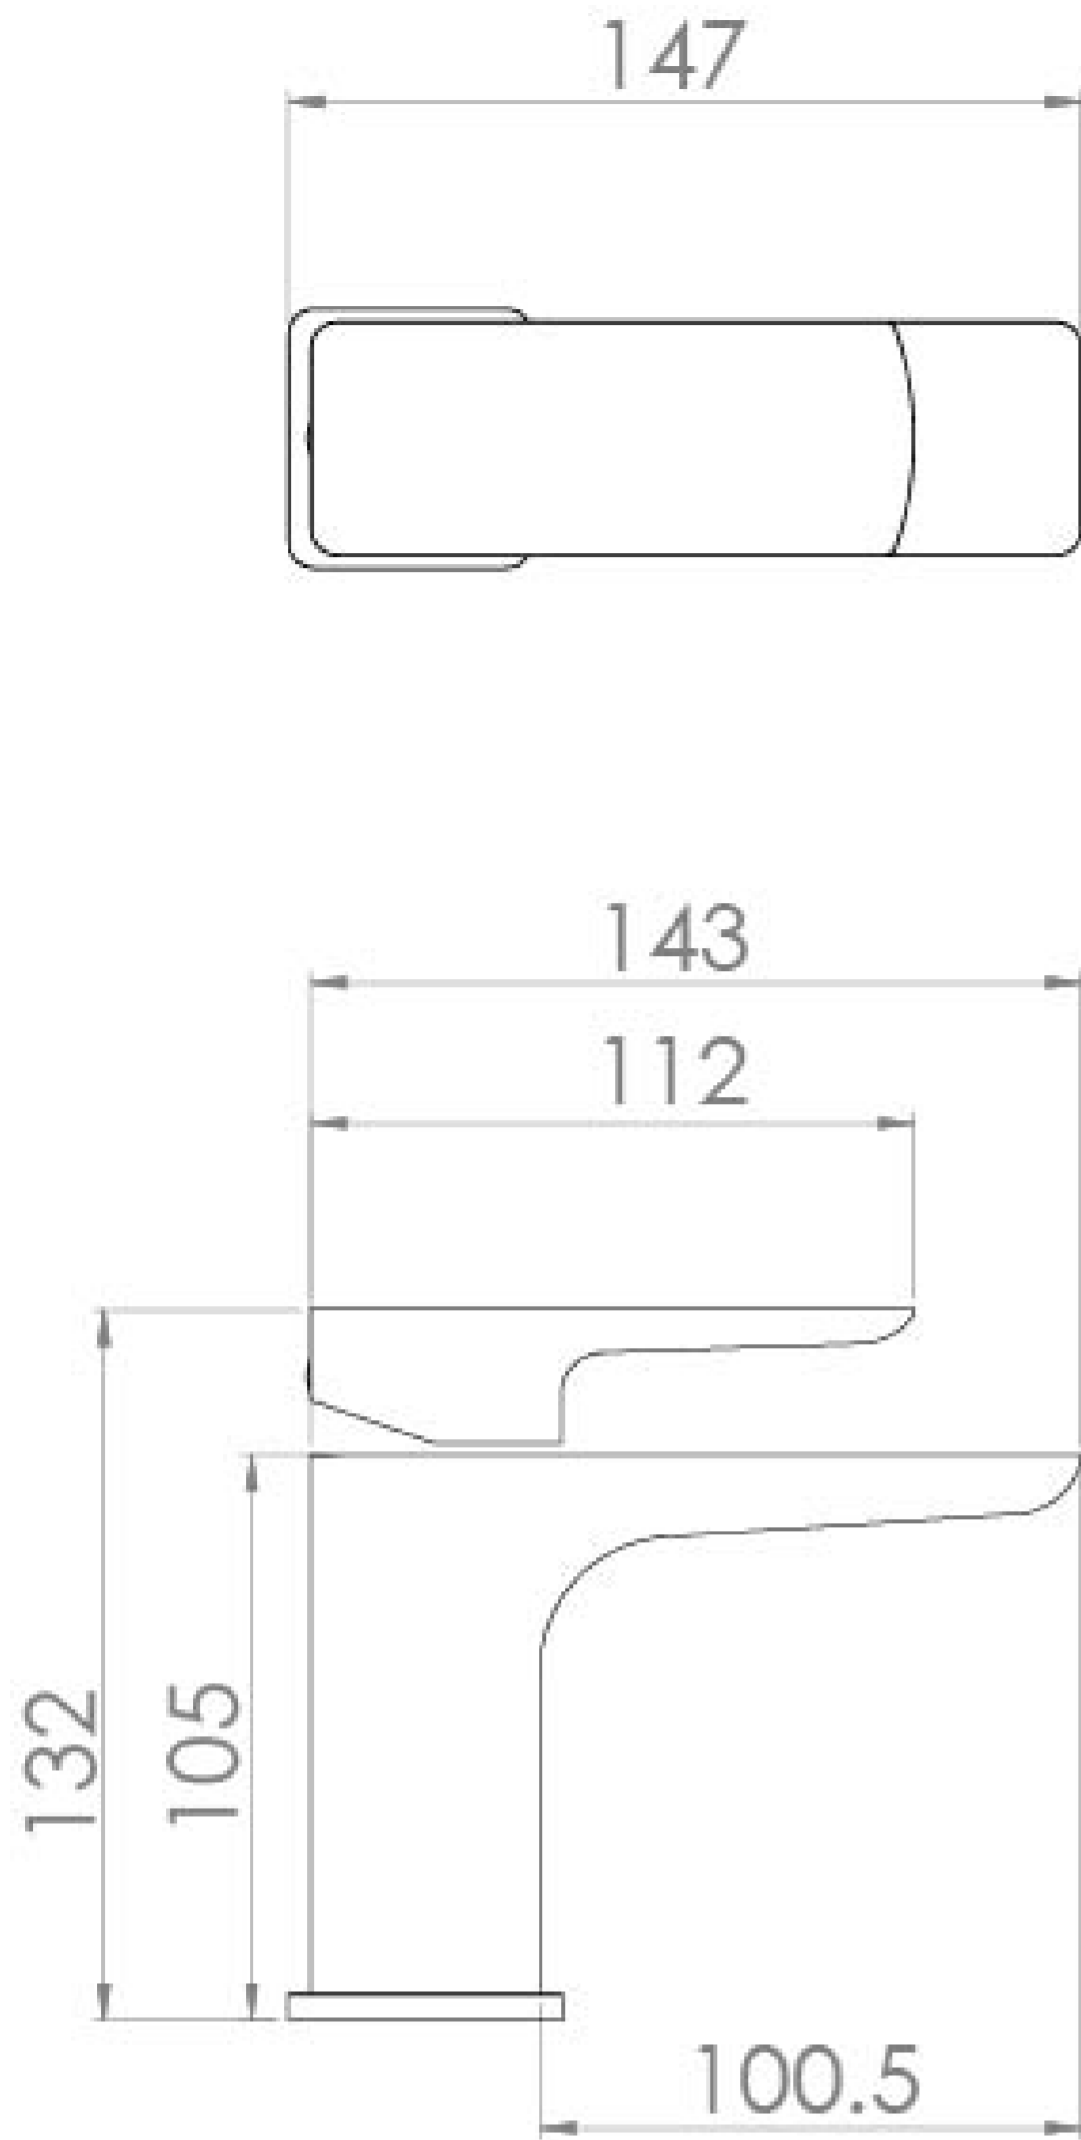

FUJI MINI BASIN MIXER & CLICKER WASTE - CHROME

Product Code: FU001

PRODUCT INFORMATION

Width:	48mm
Finish:	Chrome
Height:	132mm
Depth:	147mm
Material:	Brass
Product Type:	Mini Basin Mixer Tap, Deck Mounted Basin Mixer Tap
Weight	2kg
Compatible Aerator(s)	M24 Slim
Waste	Clicker waste included
Guarantee	5 years
Spout Projection (mm)	124mm
Material	Brass

DESCRIPTION

The FUJI collection of brassware is a beautiful blend of curved and angular design.

The FUJI mini basin mixer in chrome will suit a variety of our small cloakroom washbasins thanks to its versatile design as it can work with square and round designs.

Clicker waste included.

TECHNICAL DRAWING

FLOW RATE

- 0.1 Bar - Flowrate: 4 l/min
- 0.2 Bar - Flowrate: 5.2 l/min
- 0.5 Bar - Flowrate: 7.5 l/min
- 1 Bar - Flowrate: 11.8 l/min
- 2 Bar - Flowrate: 14.3 l/min
- 3 Bar - Flowrate: 17.8 l/min