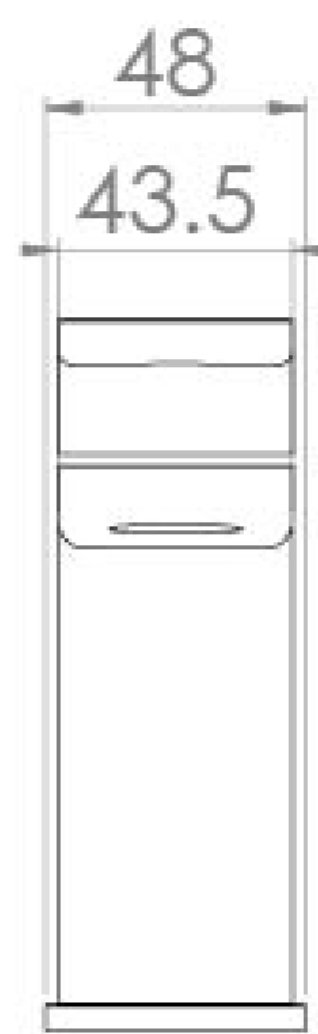

FUJI MINI BASIN MIXER & CLICKER WASTE - CHROME

Product Code: FU001

PRODUCT INFORMATION

Width:	48mm
Finish:	Chrome
Height:	132mm
Depth:	147mm
Material:	Brass
Product Type:	Mini Basin Mixer Tap, Deck Mounted Basin Mixer Tap
Weight	2kg
Compatible Aerator(s)	M24 Slim
Waste	Clicker waste included
Guarantee	5 years
Spout Projection (mm)	124mm
Material	Brass

DESCRIPTION

The FUJI collection of brassware is a beautiful blend of curved and angular design.

The FUJI mini basin mixer in chrome will suit a variety of our small cloakroom washbasins thanks to its versatile design as it can work with square and round designs.

Clicker waste included.

TECHNICAL DRAWING

FLOW RATE

- 0.1 Bar - Flowrate: 4 l/min
- 0.2 Bar - Flowrate: 5.2 l/min
- 0.5 Bar - Flowrate: 7.5 l/min
- 1 Bar - Flowrate: 11.8 l/min
- 2 Bar - Flowrate: 14.3 l/min
- 3 Bar - Flowrate: 17.8 l/min