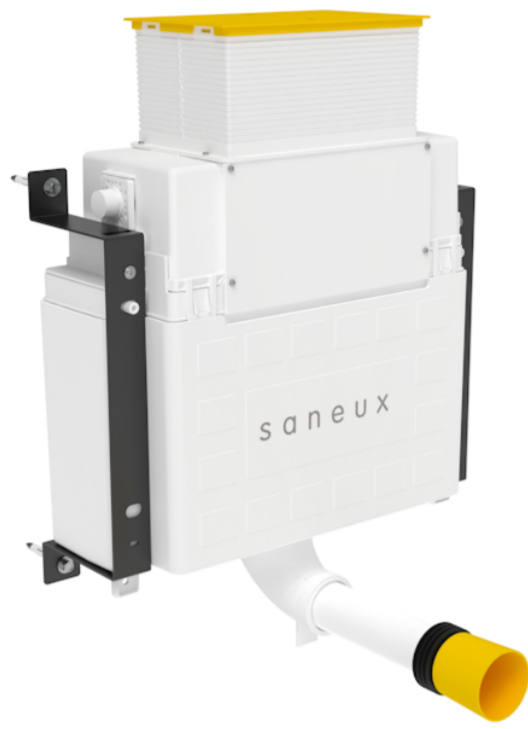

FLUSHE 2.0 530MM CONCEALED CISTERN WITH FRONT OR TOP FLUSH

Product Code: HC2037

PRODUCT INFORMATION

Finish:	Gloss White
Height:	433mm
Width:	420mm
Depth:	159mm
Material	Plastic
Weight	4.3kg
Approvals/Standards	WRAS
Guarantee	2 years
Flushing Volume (L)	6 / 3 litres
Type of Flushing	Mechanical
Compatible Flush Plates	FP110, FP111, FP112, FP120, FP121, FP122, FP150, FP152, FP161, FP162, FP165, FP166, FP165.2, FP166.2

DESCRIPTION

FLUSHE 2.0 is our collection of framed and concealed cisterns, flush plates, and flush buttons. They feature Fluidmaster internals which are WRAS approved, giving you peace of mind that they will not contaminate the water.

This FLUSHE 2.0 530mm universal framed concealed cistern has the option of having either a front or top mechanical flush. It is only 53cm high so it can be installed into smaller bathrooms, and is also slim depth at only 16-19cm. It is best suited to work with our back to wall WCs.

<https://saneux.com/products/flusher-20-530mm-concealed-cistern-with-front-or-top-flush>