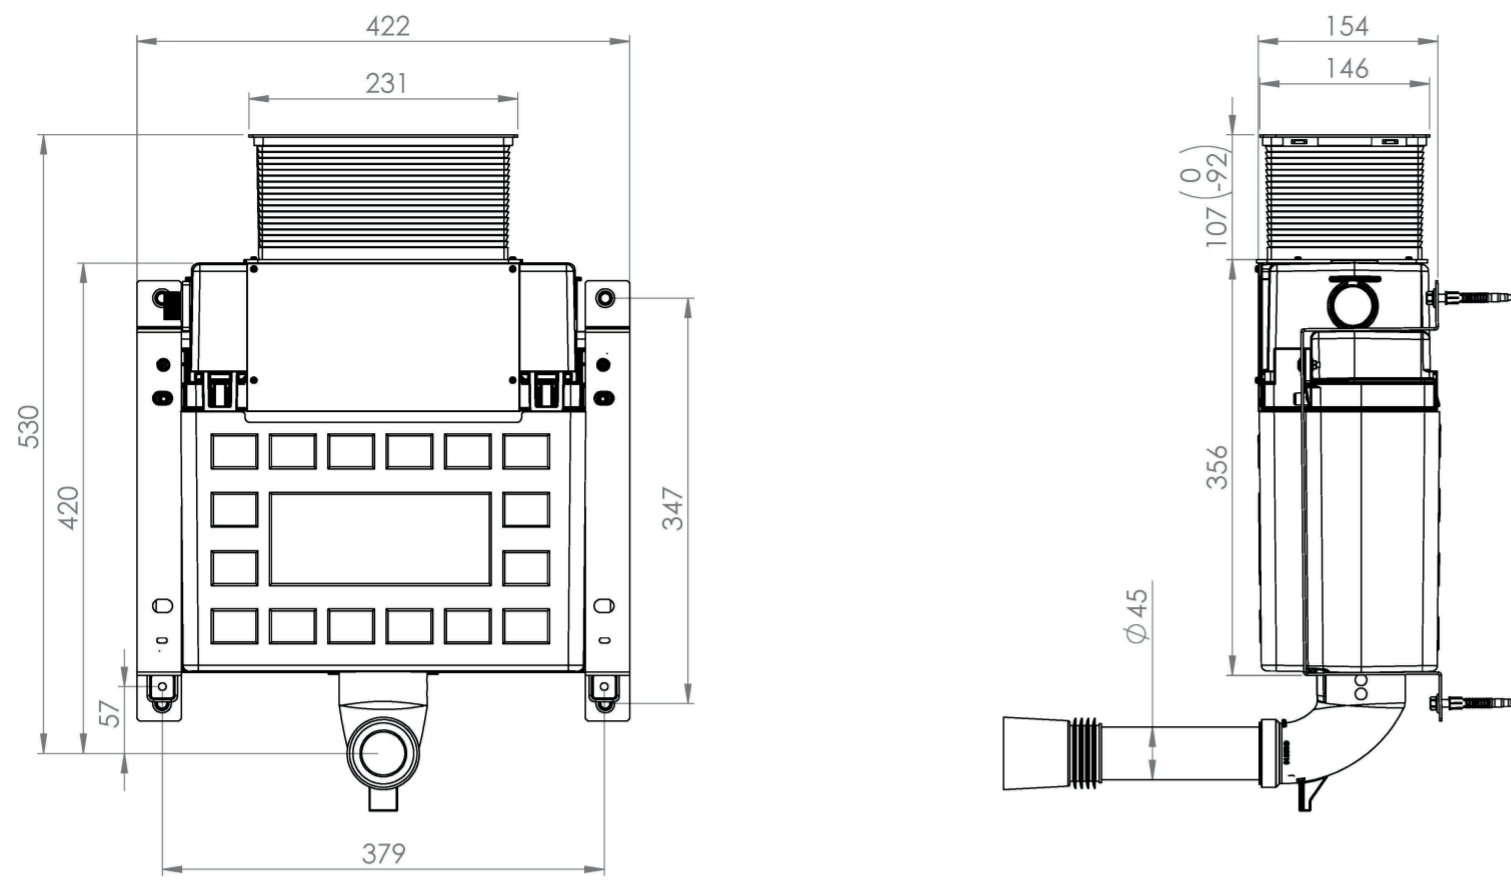

FLUSHE 2.0 530MM CONCEALED CISTERN WITH FRONT OR TOP FLUSH

Product Code: HC2037

PRODUCT INFORMATION

Finish:	Gloss White
Height:	433mm
Width:	420mm
Depth:	159mm
Material	Plastic
Weight	4.3kg
Approvals/Standards	WRAS
Guarantee	2 years
Flushing Volume (L)	6 / 3 litres
Type of Flushing	Mechanical
Compatible Flush Plates	FP110, FP111, FP112, FP120, FP121, FP122, FP150, FP152, FP161, FP162, FP165, FP166, FP165.2, FP166.2

This FLUSHE 2.0 530mm universal framed concealed cistern has the option of having either a front or top mechanical flush. It is only 53cm high so it can be installed into smaller bathrooms, and is also slim depth at only 16-19cm. It is best suited to work with our back to wall WCs.

Pair it with our selection of flush plates within the same FLUSHE 2.0 range.

TECHNICAL DRAWING

Saneux reserves the right to alter the specifications and product range without prior notice. Dimensions are given as a guide only. Dimensions should not be used for surrounding furniture, fixtures and fittings until the product is on site.

<https://saneux.com/products/flusher-20-530mm-concealed-cistern-with-front-or-top-flush>