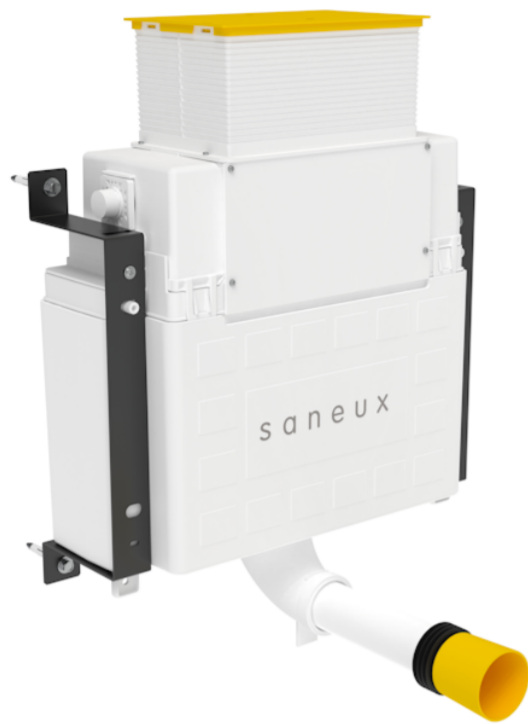

FLUSHE 2.0 530MM CONCEALED CISTERN WITH FRONT OR TOP FLUSH

Product Code: HC2037

PRODUCT INFORMATION

Finish:	Gloss White
Height:	433mm
Width:	420mm
Depth:	159mm
Material	Plastic
Weight	4.3kg
Approvals/Standards	WRAS
Guarantee	2 years
Flushing Volume (L)	6 / 3 litres
Type of Flushing	Mechanical
Compatible Flush Plates	FP110, FP111, FP112, FP120, FP121, FP122, FP150, FP152, FP161, FP162, FP165, FP166, FP165.2, FP166.2

DESCRIPTION

FLUSHE 2.0 is our collection of framed and concealed cisterns, flush plates, and flush buttons. They feature Fluidmaster internals which are WRAS approved, giving you peace of mind that they will not contaminate the water.

This FLUSHE 2.0 530mm universal framed concealed cistern has the option of having either a front or top mechanical flush. It is only 53cm high so it can be installed into smaller bathrooms, and is also slim depth at only 16-19cm. It is best suited to work with our back to wall WCs.

<https://saneux.com/products/flush-20-530mm-concealed-cistern-with-front-or-top-flush>