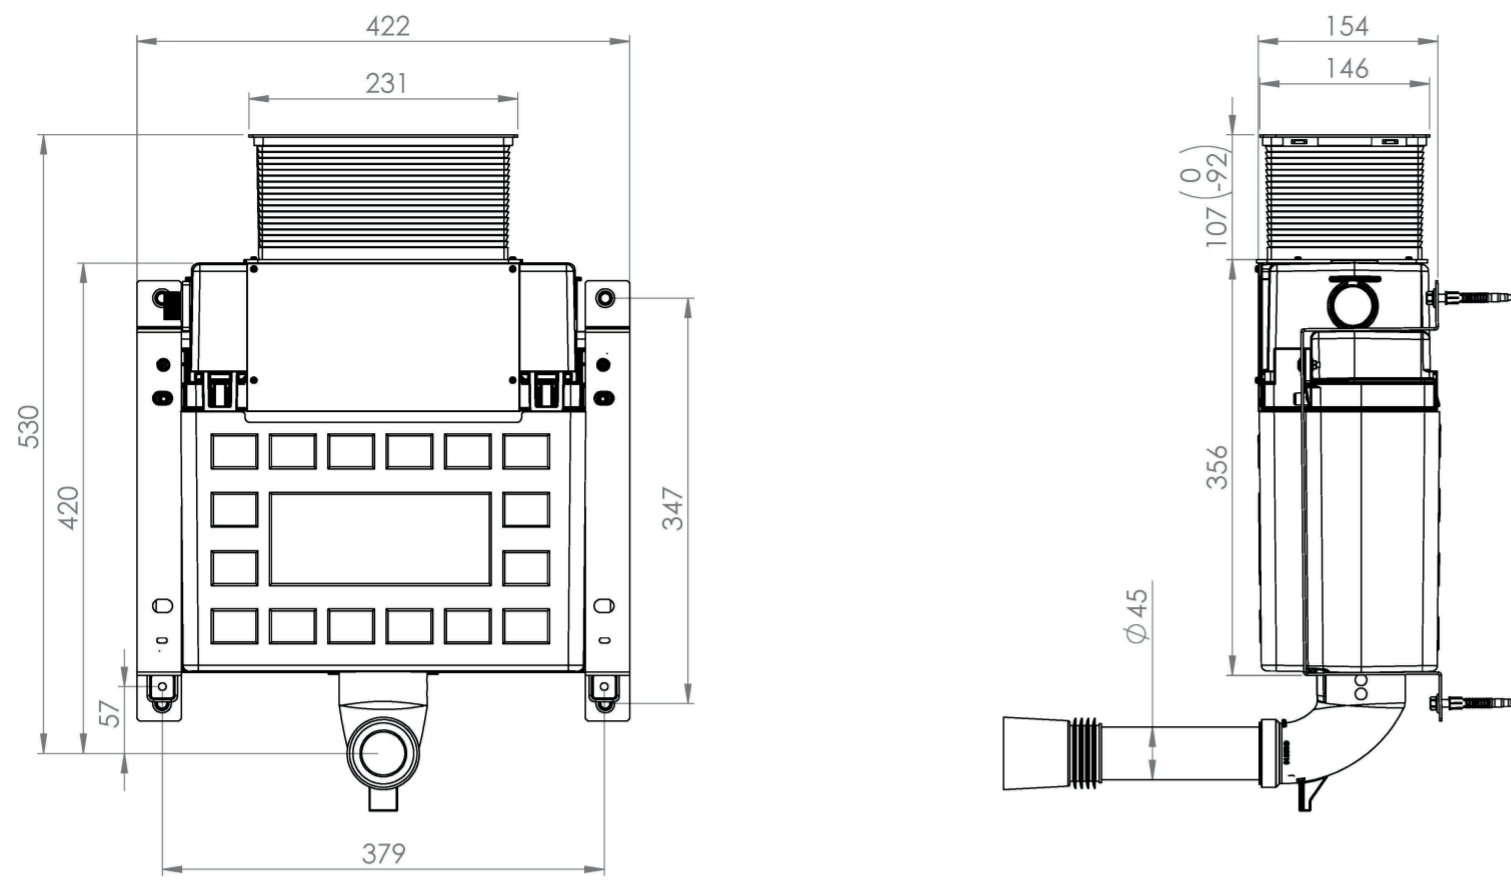

FLUSHE 2.0 530MM CONCEALED CISTERN WITH FRONT OR TOP FLUSH

Product Code: HC2037

PRODUCT INFORMATION

Finish:	Gloss White
Height:	433mm
Width:	420mm
Depth:	159mm
Material	Plastic
Weight	4.3kg
Approvals/Standards	WRAS
Guarantee	2 years
Flushing Volume (L)	6 / 3 litres
Type of Flushing	Mechanical
Compatible Flush Plates	FP110, FP111, FP112, FP120, FP121, FP122, FP150, FP152, FP161, FP162, FP165, FP166, FP165.2, FP166.2

This FLUSHE 2.0 530mm universal framed concealed cistern has the option of having either a front or top mechanical flush. It is only 53cm high so it can be installed into smaller bathrooms, and is also slim depth at only 16-19cm. It is best suited to work with our back to wall WCs.

Pair it with our selection of flush plates within the same FLUSHE 2.0 range.

TECHNICAL DRAWING

Saneux reserves the right to alter the specifications and product range without prior notice. Dimensions are given as a guide only. Dimensions should not be used for surrounding furniture, fixtures and fittings until the product is on site.

<https://saneux.com/products/flush-20-530mm-concealed-cistern-with-front-or-top-flush>