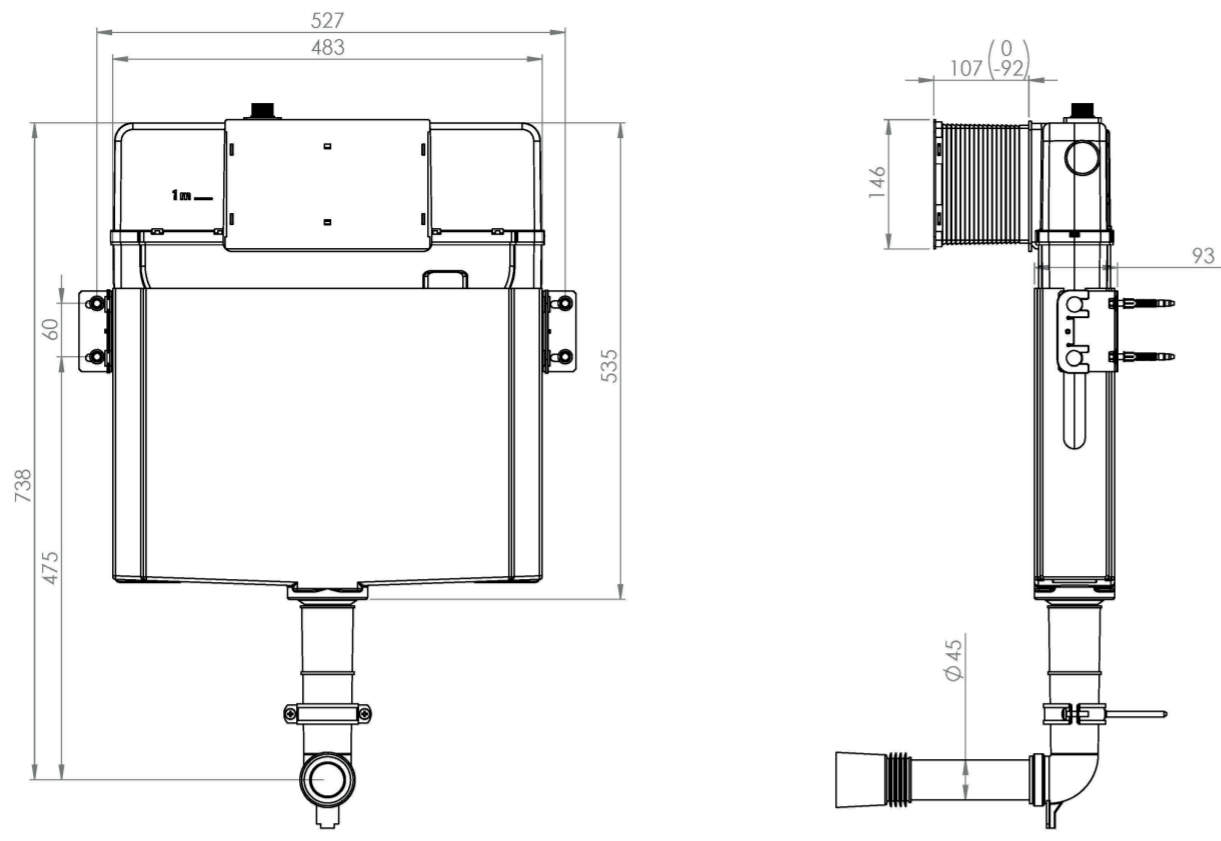

FLUSHE 2.0 732/85MM ULTRA SLIM CONCEALED CISTERN WITH FRONT FLUSH

Product Code: HC2036

PRODUCT INFORMATION

Finish:	Gloss White
Height:	732.5mm
Width:	536mm
Depth:	85mm
Material	Plastic
Weight	5kg
Approvals/Standards	WRAS
Guarantee	2 years
Flushing Volume (L)	6 / 3 litres
Type of Flushing	Mechanical
Compatible Flush Plates	FP110, FP111, FP112, FP120, FP121, FP122, FP150, FP152, FP161, FP162, FP165, FP166, FP165.2, FP166.2

This FLUSHE 2.0 732mm universal framed concealed cistern has a front mechanical flush only as it is slim in design with only a 8.5cm depth, allowing it to be fitted in smaller bathroom spaces. It is best suited to work with our back to wall WCs.

Pair it with our selection of flush plates within the same FLUSHE 2.0 range.

TECHNICAL DRAWING

Saneux reserves the right to alter the specifications and product range without prior notice. Dimensions are given as a guide only. Dimensions should not be used for surrounding furniture, fixtures and fittings until the product is on site.

<https://saneux.com/products/flusher-20-73285mm-ultra-slim-concealed-cistern-with-front-flush>