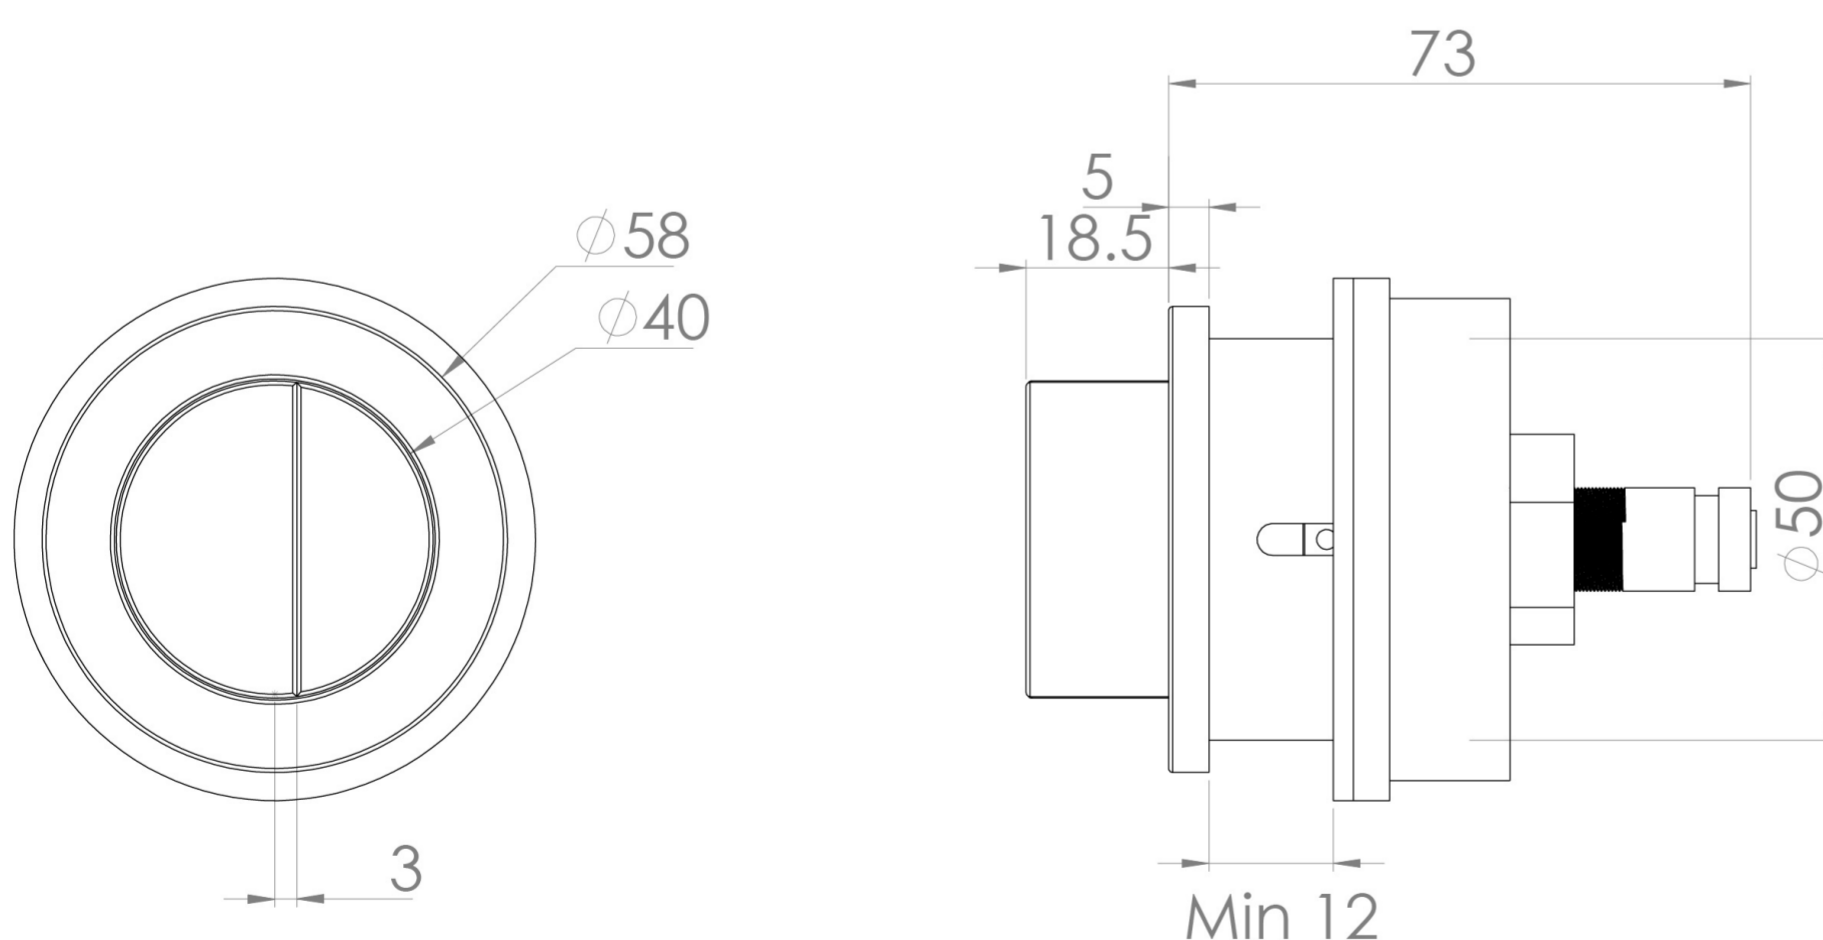

FLUSHE 2.0 BRASS FLUSH BUTTON (FOR HC2030) - MATTE BLACK - ELECTROPLATED

Product Code: HC2030FB.MB

PRODUCT INFORMATION

Finish:	Matte Black (Electroplated)
Height:	55mm
Width:	55mm
Depth:	81.5mm
Material	Brass
Weight	0.55kg
Guarantee	2 years
Compatible Cistern(s)	HC2030

DESCRIPTION

FLUSHE 2.0 is our collection of framed and concealed cisterns, flush plates, and flush buttons.

We don't want the extras to be overlooked when you're designing your bathroom, which is why there are 5 finish options for flush buttons to go with our HC2030 cistern.

Please note: this flush button works by opening the flush valve when pressed and closing when released. The flush type is mechanical & dual flush.

TECHNICAL DRAWING

Saneux reserves the right to alter the specifications and product range without prior notice. Dimensions are given as a guide only. Dimensions should not be used for surrounding furniture, fixtures and fittings until the product is on site.