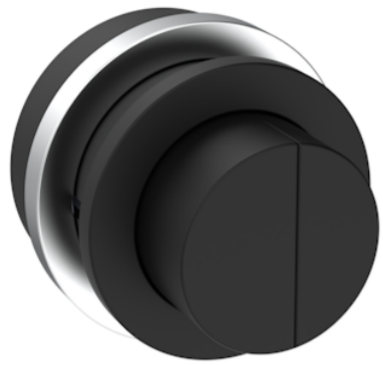

FLUSHE 2.0 BRASS FLUSH BUTTON (FOR HC2030) - MATTE BLACK - ELECTROPLATED

Product Code: HC2030FB.MB

PRODUCT INFORMATION

Finish:	Matte Black (Electroplated)
Height:	55mm
Width:	55mm
Depth:	81.5mm
Material	Brass
Weight	0.55kg
Guarantee	2 years
Compatible Cistern(s)	HC2030

DESCRIPTION

FLUSHE 2.0 is our collection of framed and concealed cisterns, flush plates, and flush buttons.

We don't want the extras to be overlooked when you're designing your bathroom, which is why there are 5 finish options for flush buttons to go with our HC2030 cistern.

Please note: this flush button works by opening the flush valve when pressed and closing when released. The flush type is mechanical & dual flush.

TECHNICAL DRAWING

Saneux reserves the right to alter the specifications and product range without prior notice. Dimensions are given as a guide only. Dimensions should not be used for surrounding furniture, fixtures and fittings until the product is on site.