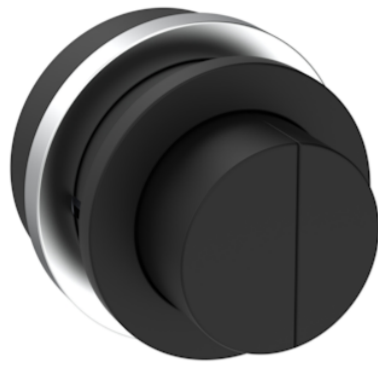

# FLUSHE 2.0 BRASS FLUSH BUTTON (FOR HC2030) - MATTE BLACK - ELECTROPLATED

**Product Code:** HC2030FB.MB

## PRODUCT INFORMATION

<b>Finish:</b>	Matte Black (Electroplated)
<b>Height:</b>	55mm
<b>Width:</b>	55mm
<b>Depth:</b>	81.5mm
<b>Material</b>	Brass
<b>Weight</b>	0.55kg
<b>Guarantee</b>	2 years
<b>Compatible Cistern(s)</b>	HC2030

## DESCRIPTION

FLUSHE 2.0 is our collection of framed and concealed cisterns, flush plates, and flush buttons.

We don't want the extras to be overlooked when you're designing your bathroom, which is why there are 5 finish options for flush buttons to go with our HC2030 cistern.

Please note: this flush button works by opening the flush valve when pressed and closing when released. The flush type is mechanical & dual flush.