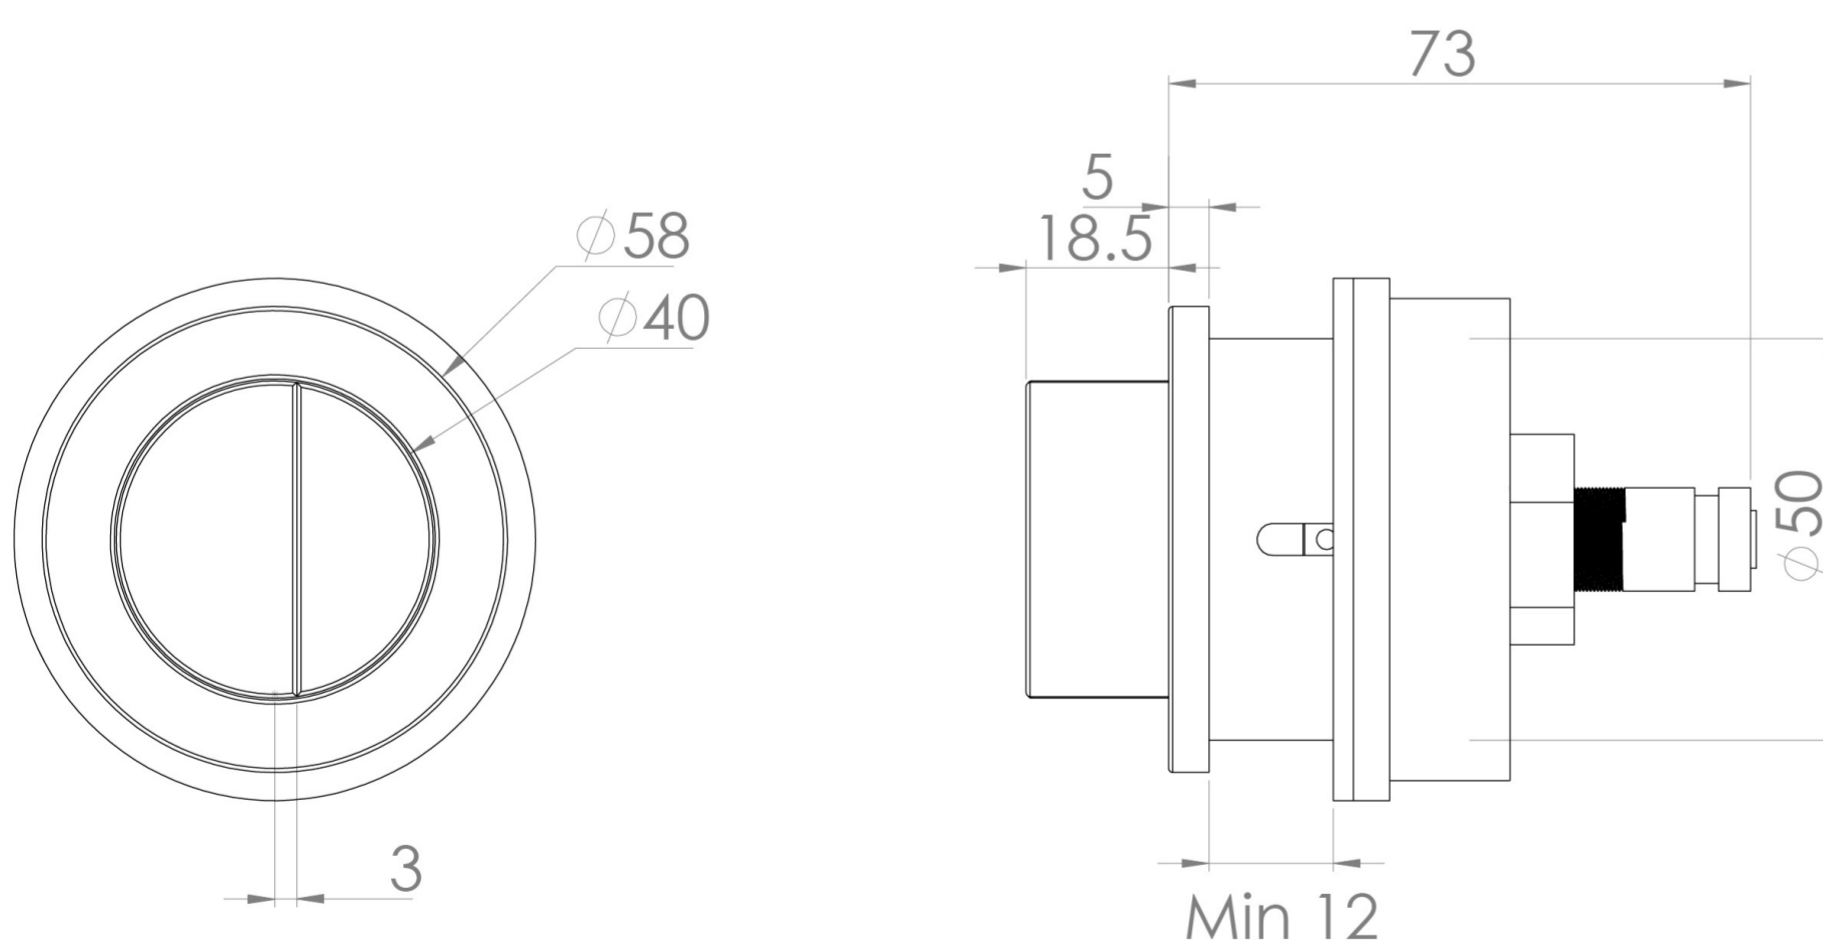

FLUSHE 2.0 BRASS FLUSH BUTTON (FOR HC2030) – BRUSHED NICKEL PVD

Product Code: HC2030FB.BN

PRODUCT INFORMATION

Finish:	Brushed Nickel (PVD)
Height:	55mm
Width:	55mm
Depth:	81.5mm
Material	Brass
Weight	0.55kg
Guarantee	2 years
Compatible Cistern(s)	HC2030

DESCRIPTION

FLUSHE 2.0 is our collection of framed and concealed cisterns, flush plates, and flush buttons.

We don't want the extras to be overlooked when you're designing your bathroom, which is why there are 5 finish options for flush buttons to go with our HC2030 cistern.

Please note: this flush button works by opening the flush valve when pressed and closing when released. The flush type is mechanical & dual flush.

TECHNICAL DRAWING

Saneux reserves the right to alter the specifications and product range without prior notice. Dimensions are given as a guide only. Dimensions should not be used for surrounding furniture, fixtures and fittings until the product is on site.