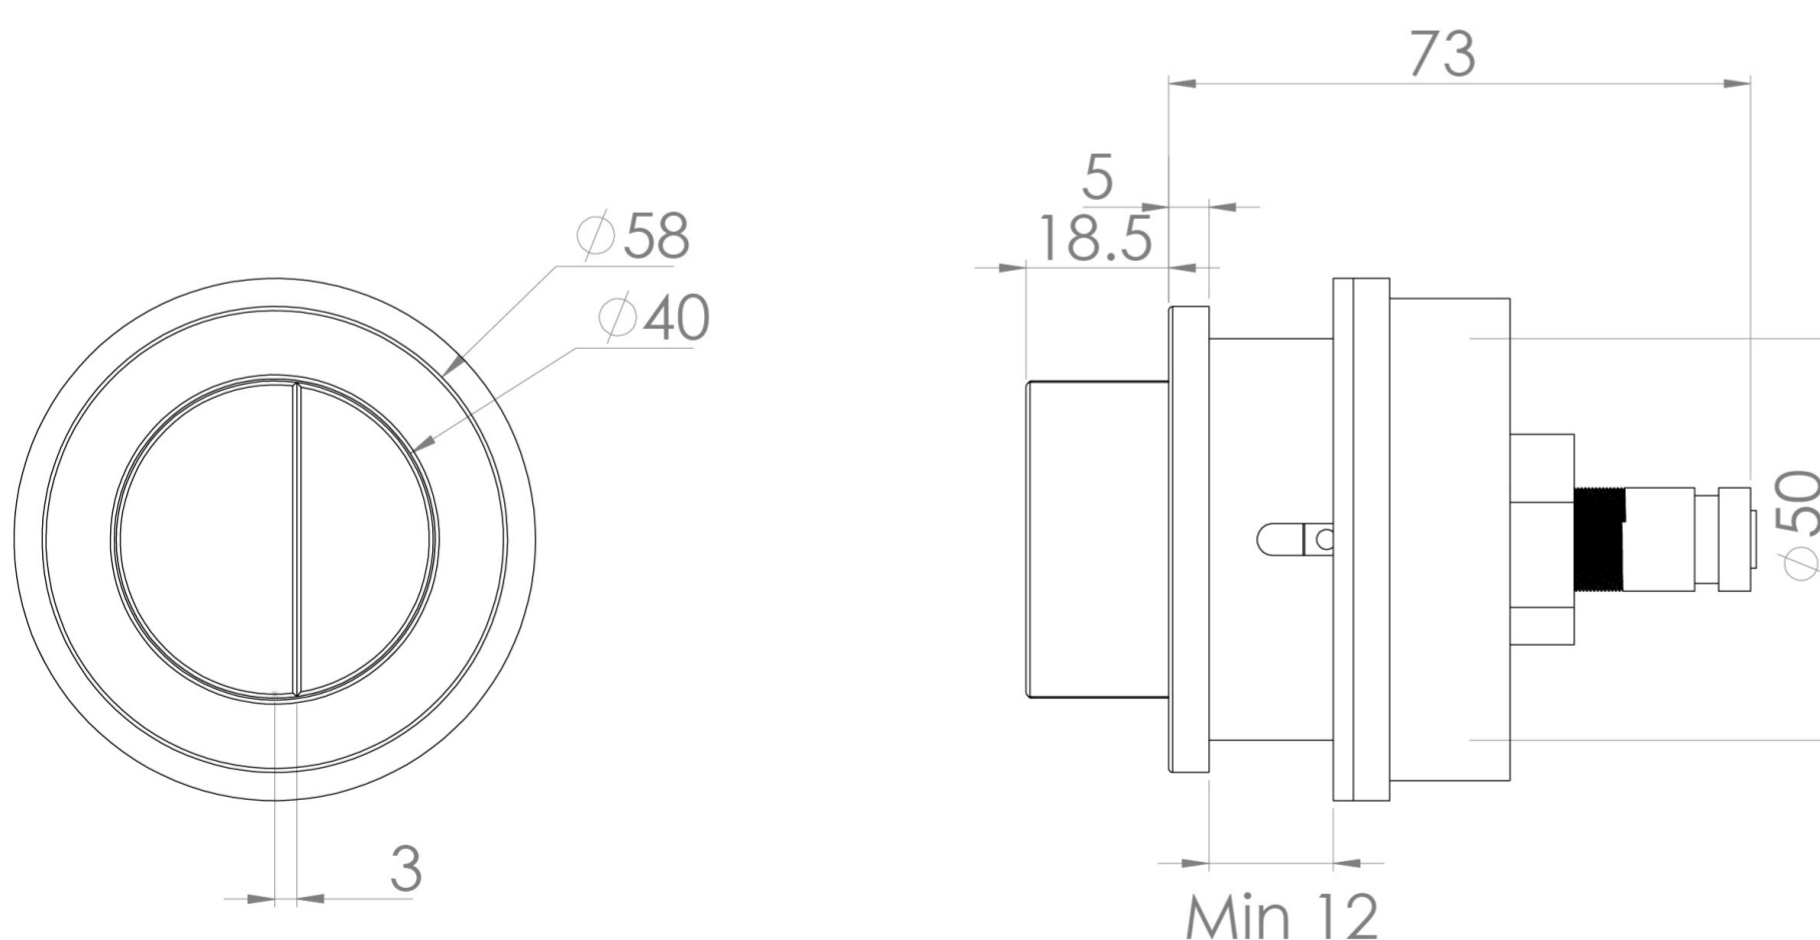

FLUSHE 2.0 BRASS FLUSH BUTTON (FOR HC2030) – BRUSHED NICKEL PVD

Product Code: HC2030FB.BN

PRODUCT INFORMATION

Finish:	Brushed Nickel (PVD)
Height:	55mm
Width:	55mm
Depth:	81.5mm
Material	Brass
Weight	0.55kg
Guarantee	2 years
Compatible Cistern(s)	HC2030

DESCRIPTION

FLUSHE 2.0 is our collection of framed and concealed cisterns, flush plates, and flush buttons.

We don't want the extras to be overlooked when you're designing your bathroom, which is why there are 5 finish options for flush buttons to go with our HC2030 cistern.

Please note: this flush button works by opening the flush valve when pressed and closing when released. The flush type is mechanical & dual flush.

TECHNICAL DRAWING

Saneux reserves the right to alter the specifications and product range without prior notice. Dimensions are given as a guide only. Dimensions should not be used for surrounding furniture, fixtures and fittings until the product is on site.