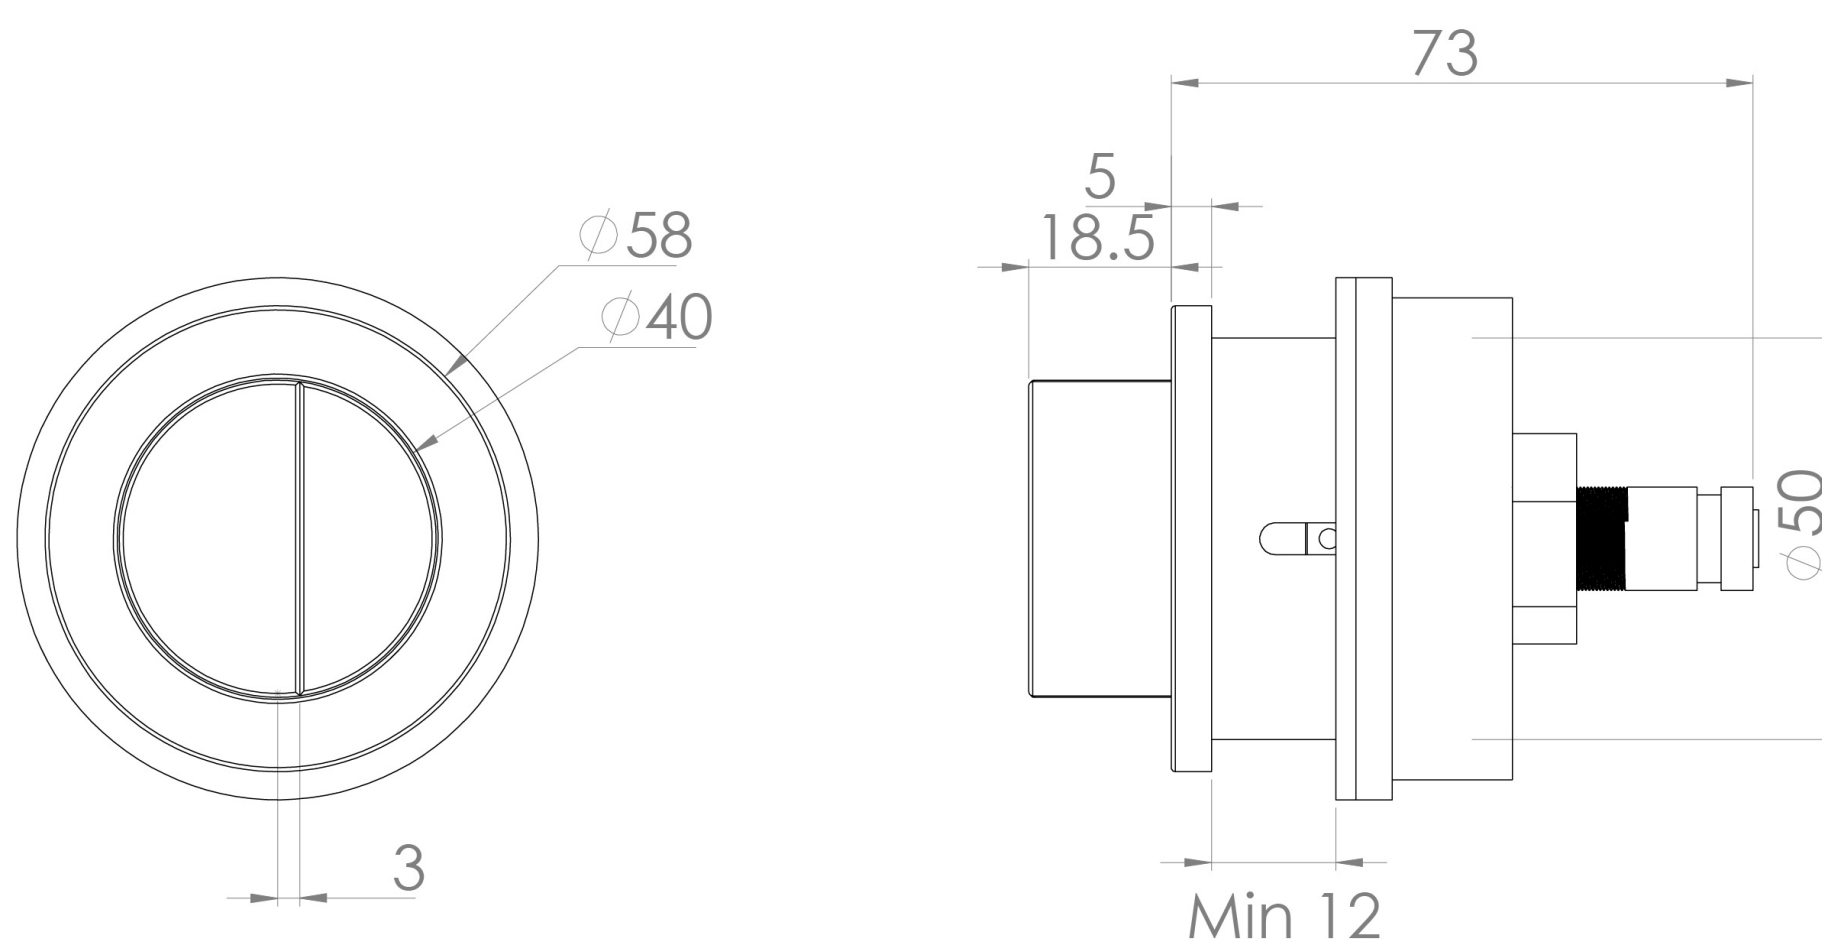

FLUSHE 2.0 BRASS FLUSH BUTTON (FOR HC2030) – BRUSHED NICKEL PVD

Product Code: HC2030FB.BN

PRODUCT INFORMATION

Finish:	Brushed Nickel (PVD)
Height:	55mm
Width:	55mm
Depth:	81.5mm
Material	Brass
Weight	0.55kg
Guarantee	2 years
Compatible Cistern(s)	HC2030

DESCRIPTION

FLUSHE 2.0 is our collection of framed and concealed cisterns, flush plates, and flush buttons.

We don't want the extras to be overlooked when you're designing your bathroom, which is why there are 5 finish options for flush buttons to go with our HC2030 cistern.

Please note: this flush button works by opening the flush valve when pressed and closing when released. The flush type is mechanical & dual flush.

TECHNICAL DRAWING

Saneux reserves the right to alter the specifications and product range without prior notice. Dimensions are given as a guide only. Dimensions should not be used for surrounding furniture, fixtures and fittings until the product is on site.