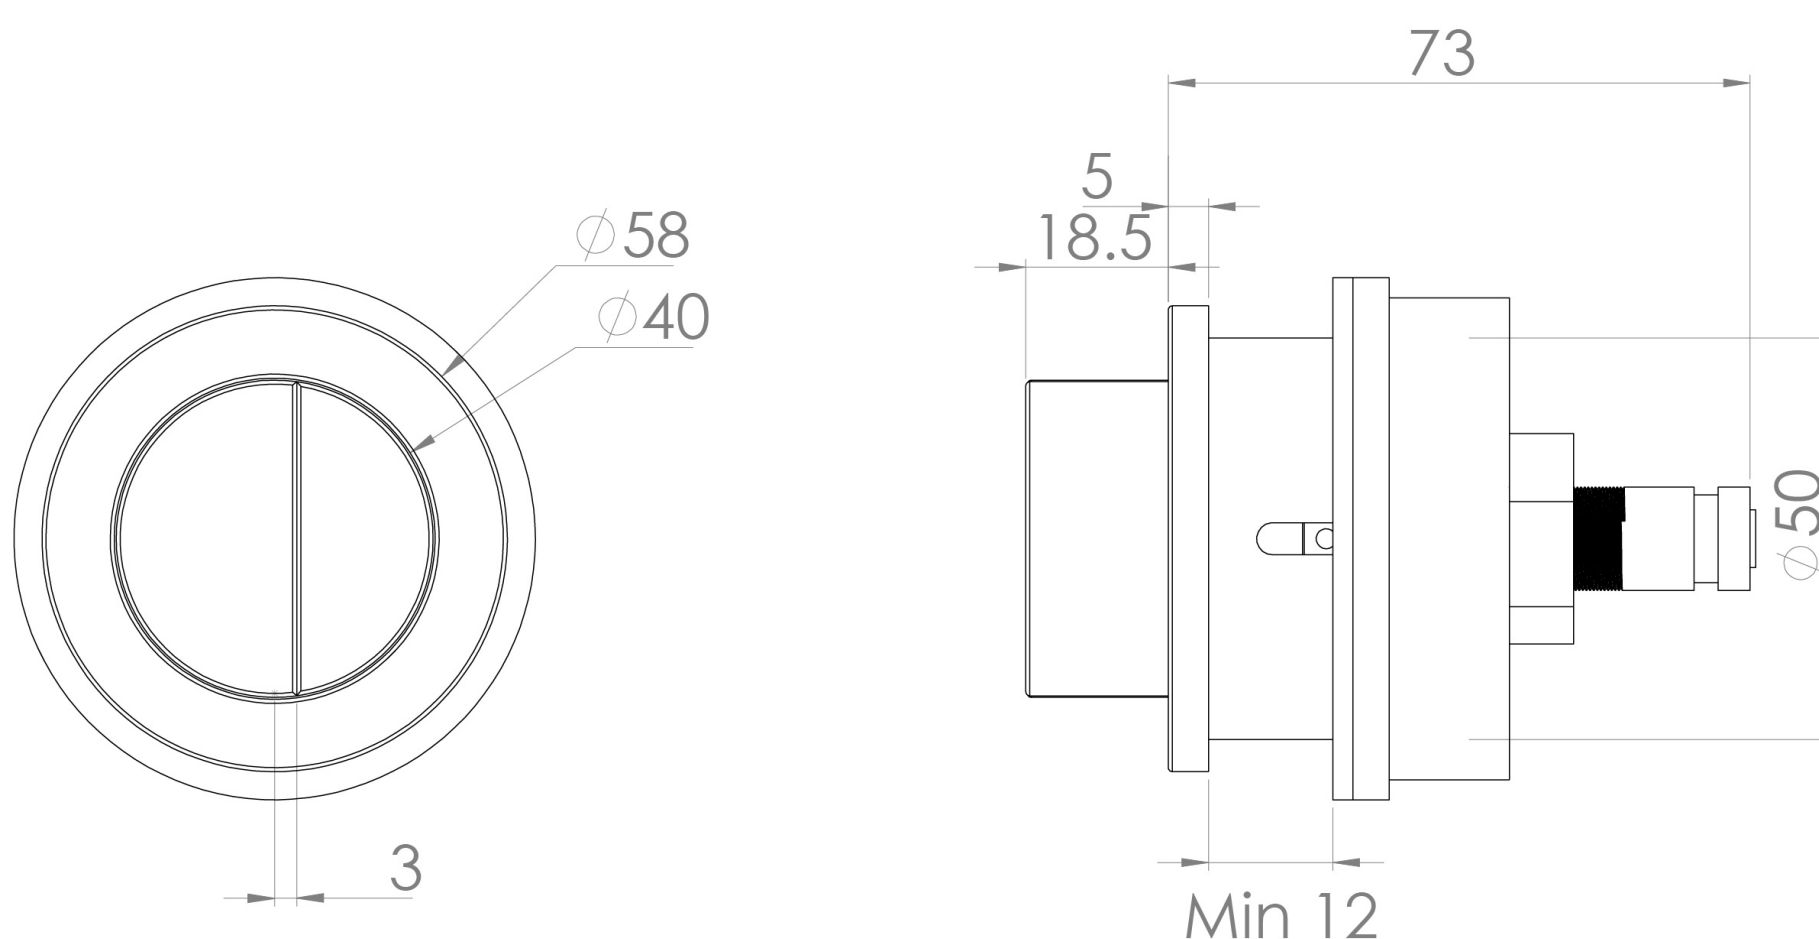

FLUSHE 2.0 BRASS FLUSH BUTTON (FOR HC2030) - BRUSHED BRASS PVD

Product Code: HC2030FB.BB

PRODUCT INFORMATION

Finish:	Brushed Brass (PVD)
Height:	55mm
Width:	55mm
Depth:	81.5mm
Material	Brass
Weight	0.55kg
Guarantee	2 years
Compatible Cistern(s)	HC2030

DESCRIPTION

FLUSHE 2.0 is our collection of framed and concealed cisterns, flush plates, and flush buttons.

We don't want the extras to be overlooked when you're designing your bathroom, which is why there are 5 finish options for flush buttons to go with our HC2030 cistern.

Please note: this flush button works by opening the flush valve when pressed and closing when released. The flush type is mechanical & dual flush.

TECHNICAL DRAWING

Saneux reserves the right to alter the specifications and product range without prior notice. Dimensions are given as a guide only. Dimensions should not be used for surrounding furniture, fixtures and fittings until the product is on site.