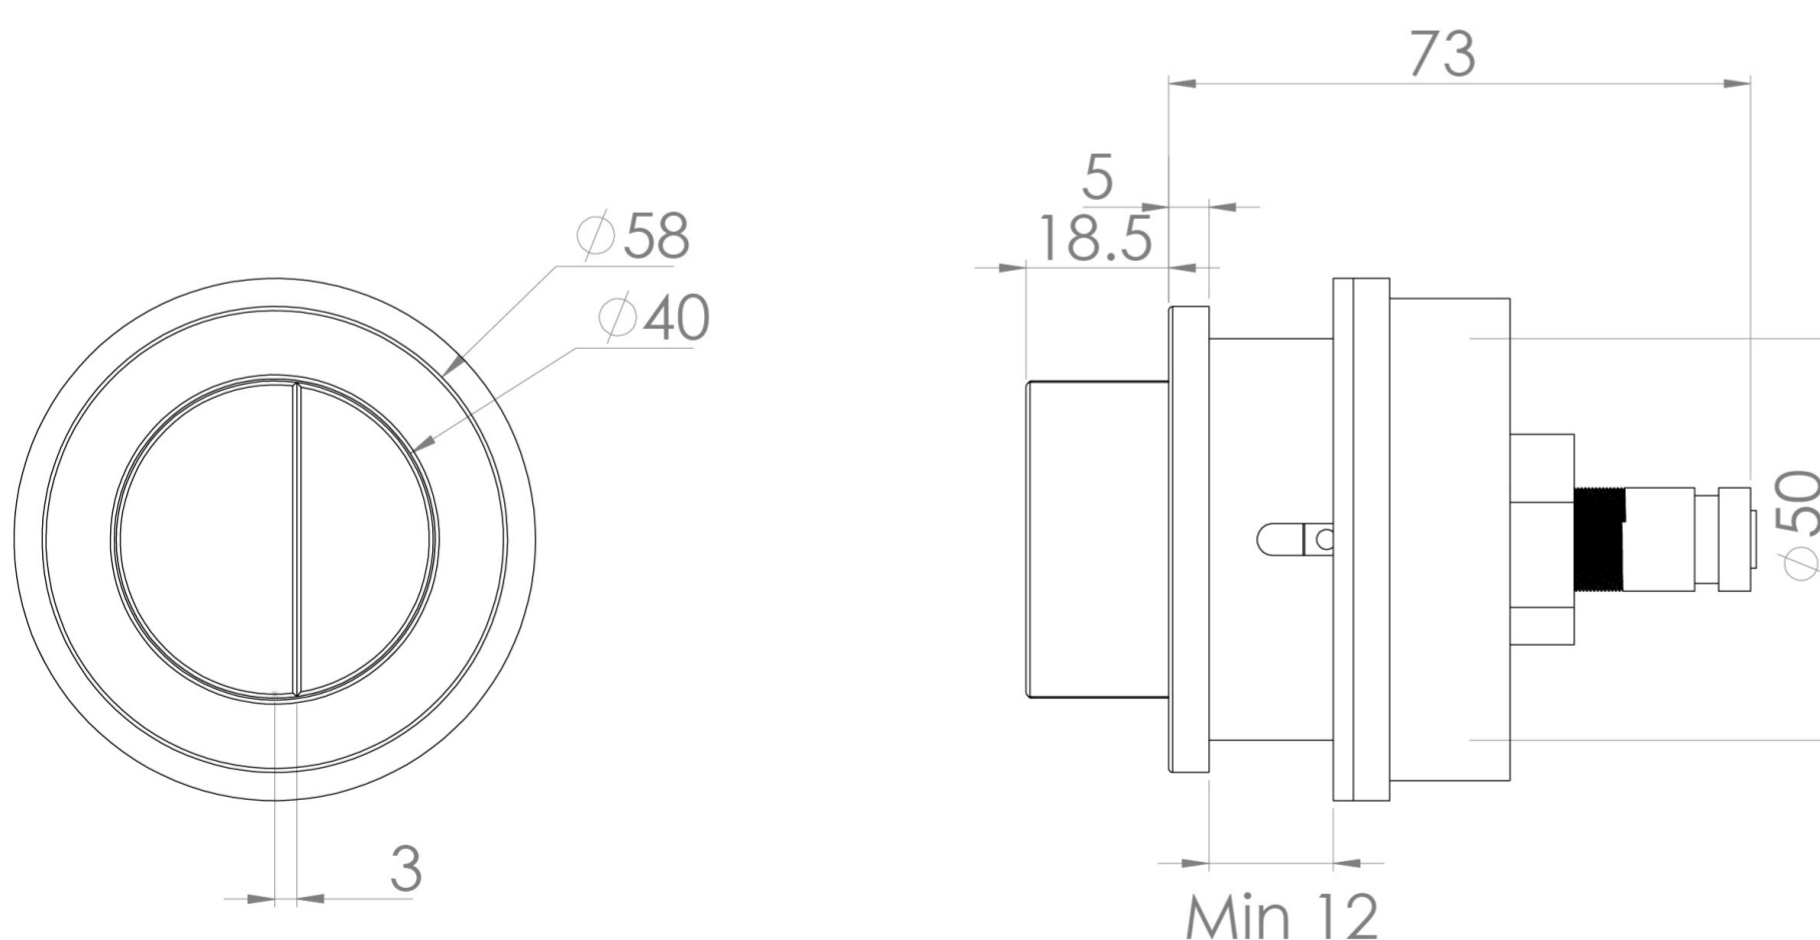

FLUSHE 2.0 BRASS FLUSH BUTTON (FOR HC2030) - BRUSHED BRASS PVD

Product Code: HC2030FB.BB

PRODUCT INFORMATION

Finish:	Brushed Brass (PVD)
Height:	55mm
Width:	55mm
Depth:	81.5mm
Material	Brass
Weight	0.55kg
Guarantee	2 years
Compatible Cistern(s)	HC2030

DESCRIPTION

FLUSHE 2.0 is our collection of framed and concealed cisterns, flush plates, and flush buttons.

We don't want the extras to be overlooked when you're designing your bathroom, which is why there are 5 finish options for flush buttons to go with our HC2030 cistern.

Please note: this flush button works by opening the flush valve when pressed and closing when released. The flush type is mechanical & dual flush.

TECHNICAL DRAWING

Saneux reserves the right to alter the specifications and product range without prior notice. Dimensions are given as a guide only. Dimensions should not be used for surrounding furniture, fixtures and fittings until the product is on site.