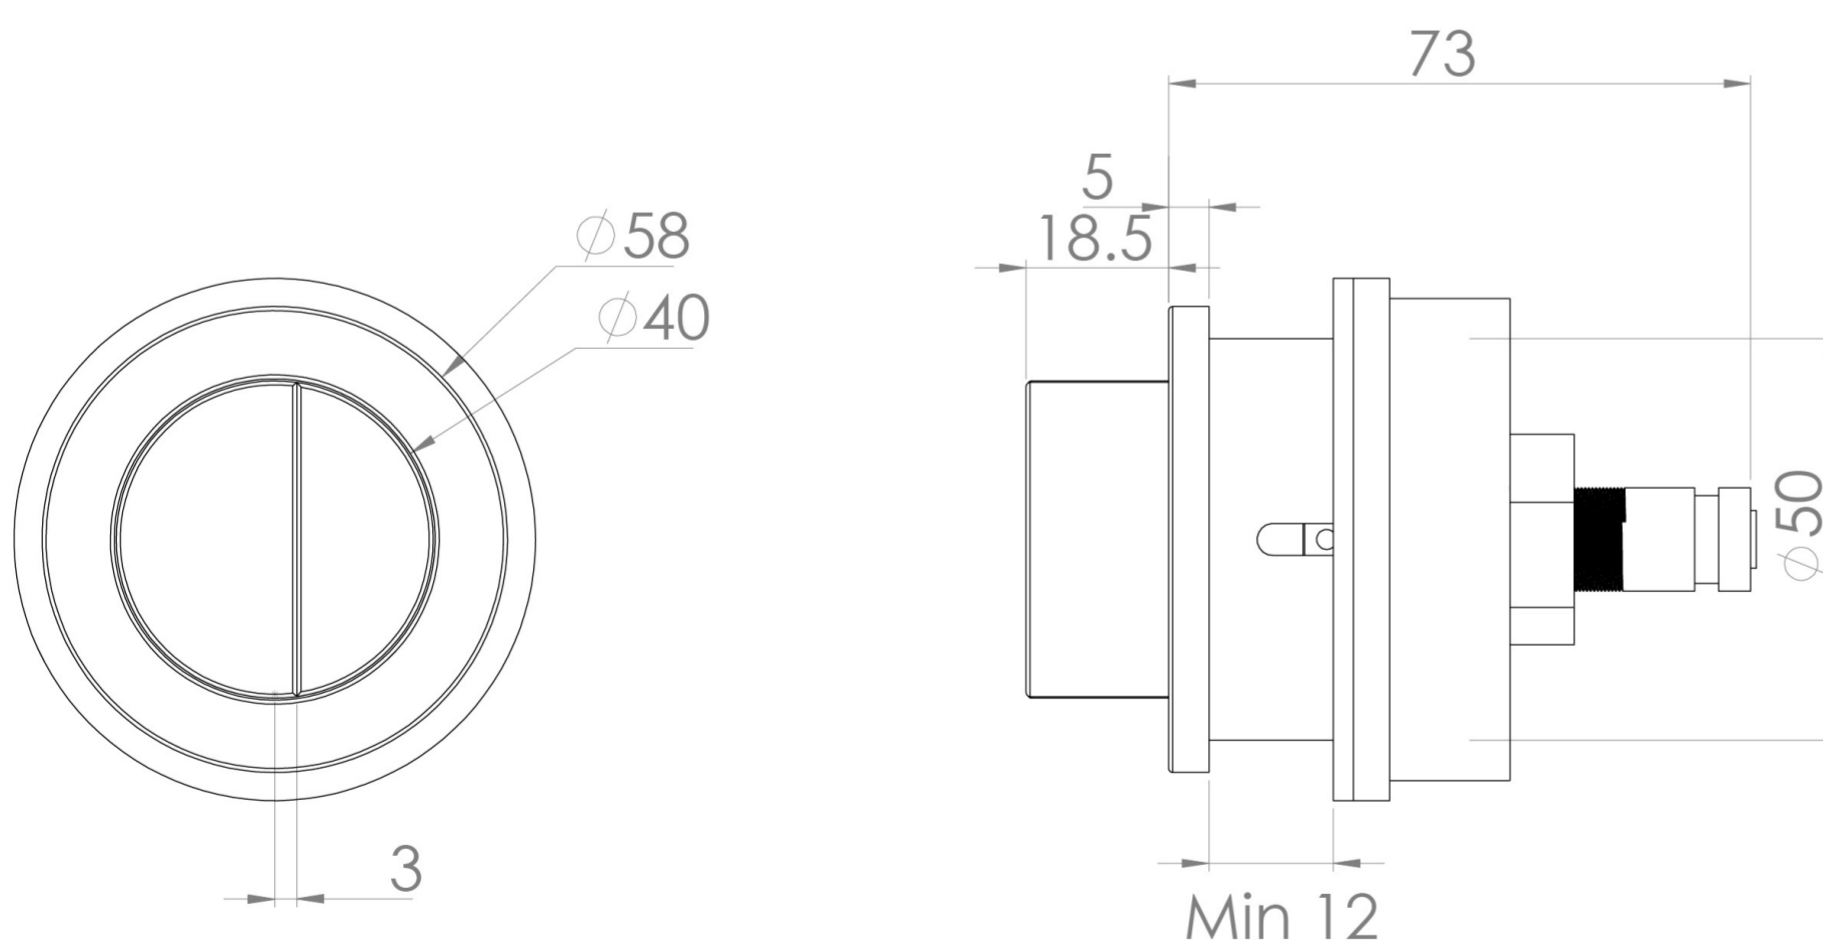

FLUSHE 2.0 BRASS FLUSH BUTTON (FOR HC2030) - BRUSHED BRASS PVD

Product Code: HC2030FB.BB

PRODUCT INFORMATION

Finish:	Brushed Brass (PVD)
Height:	55mm
Width:	55mm
Depth:	81.5mm
Material	Brass
Weight	0.55kg
Guarantee	2 years
Compatible Cistern(s)	HC2030

DESCRIPTION

FLUSHE 2.0 is our collection of framed and concealed cisterns, flush plates, and flush buttons.

We don't want the extras to be overlooked when you're designing your bathroom, which is why there are 5 finish options for flush buttons to go with our HC2030 cistern.

Please note: this flush button works by opening the flush valve when pressed and closing when released. The flush type is mechanical & dual flush.

TECHNICAL DRAWING

Saneux reserves the right to alter the specifications and product range without prior notice. Dimensions are given as a guide only. Dimensions should not be used for surrounding furniture, fixtures and fittings until the product is on site.