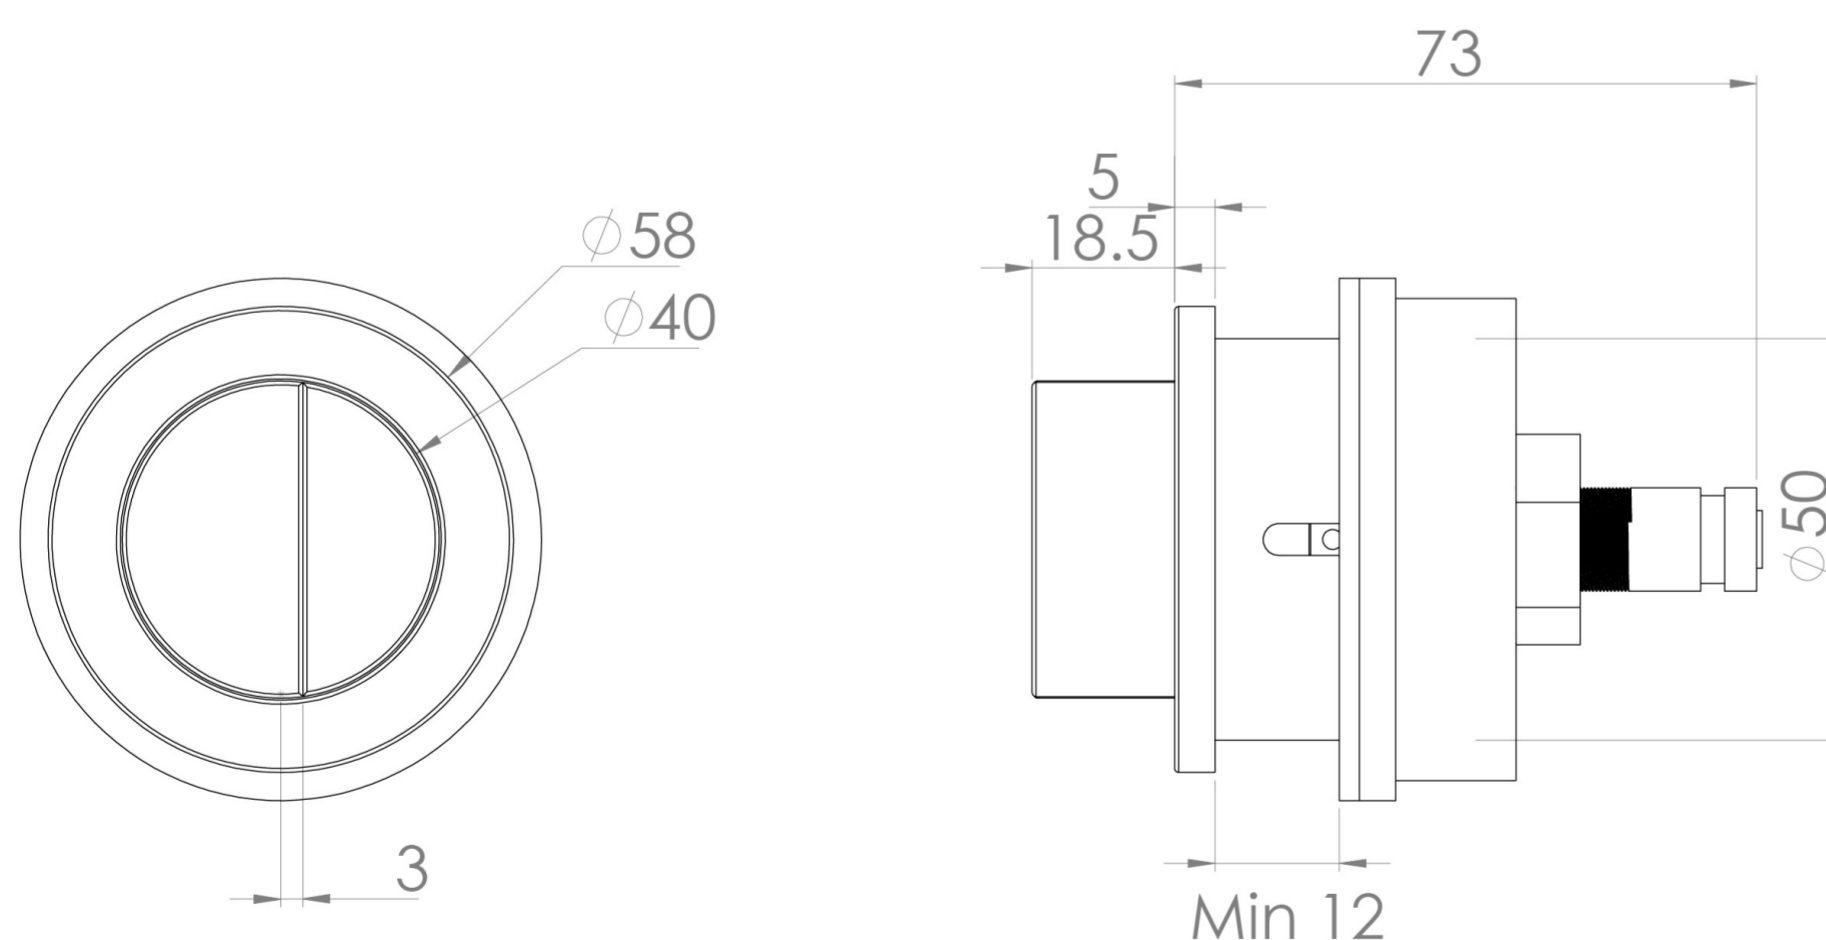

FLUSHE 2.0 BRASS FLUSH BUTTON (FOR HC2030) - BRUSHED BRASS PVD

Product Code: HC2030FB.BB

PRODUCT INFORMATION

Finish:	Brushed Brass (PVD)
Height:	55mm
Width:	55mm
Depth:	81.5mm
Material	Brass
Weight	0.55kg
Guarantee	2 years
Compatible Cistern(s)	HC2030

DESCRIPTION

FLUSHE 2.0 is our collection of framed and concealed cisterns, flush plates, and flush buttons.

We don't want the extras to be overlooked when you're designing your bathroom, which is why there are 5 finish options for flush buttons to go with our HC2030 cistern.

Please note: this flush button works by opening the flush valve when pressed and closing when released. The flush type is mechanical & dual flush.

TECHNICAL DRAWING

Saneux reserves the right to alter the specifications and product range without prior notice. Dimensions are given as a guide only. Dimensions should not be used for surrounding furniture, fixtures and fittings until the product is on site.