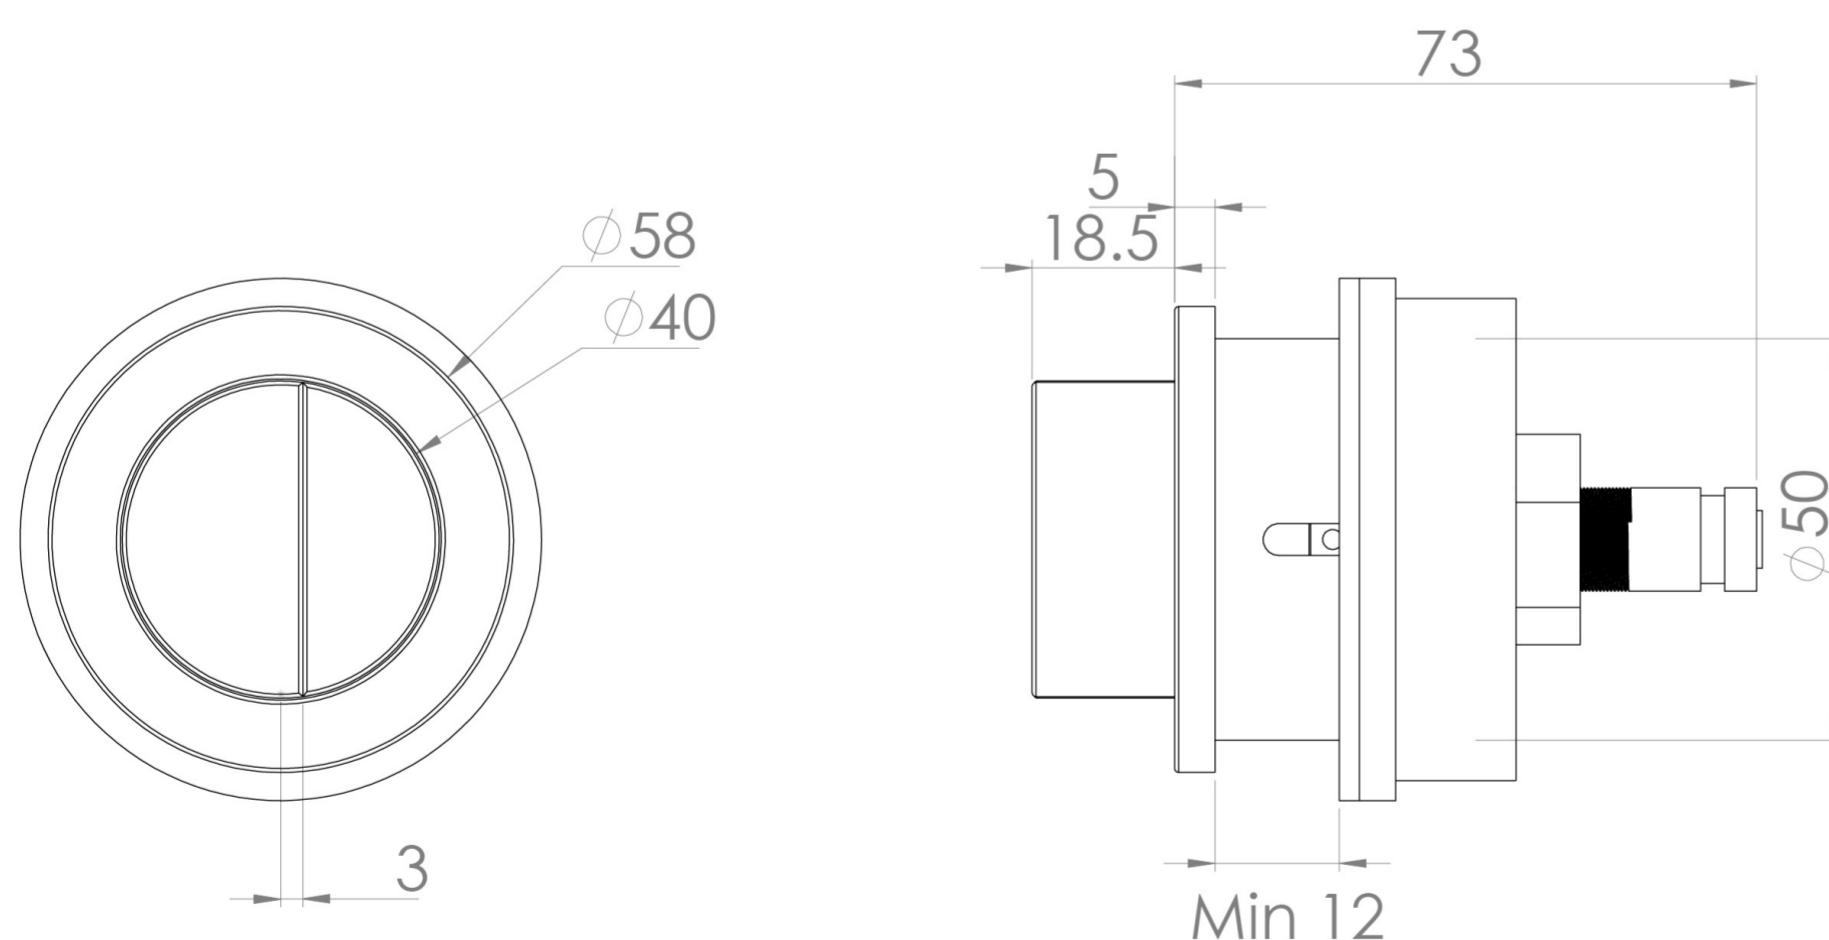

FLUSHE 2.0 BRASS FLUSH BUTTON (FOR HC2030) - CHROME

Product Code: HC2030FB

PRODUCT INFORMATION

Finish:	Chrome
Height:	55mm
Width:	55mm
Depth:	81.5mm
Material	Brass
Weight	0.55kg
Guarantee	2 years
Compatible Cistern(s)	HC2030

DESCRIPTION

FLUSHE 2.0 is our collection of framed and concealed cisterns, flush plates, and flush buttons.

We don't want the extras to be overlooked when you're designing your bathroom, which is why there are 5 finish options for flush buttons to go with our HC2030 cistern.

Please note: this flush button works by opening the flush valve when pressed and closing when released. The flush type is mechanical & dual flush.

TECHNICAL DRAWING

Saneux reserves the right to alter the specifications and product range without prior notice. Dimensions are given as a guide only. Dimensions should not be used for surrounding furniture, fixtures and fittings until the product is on site.