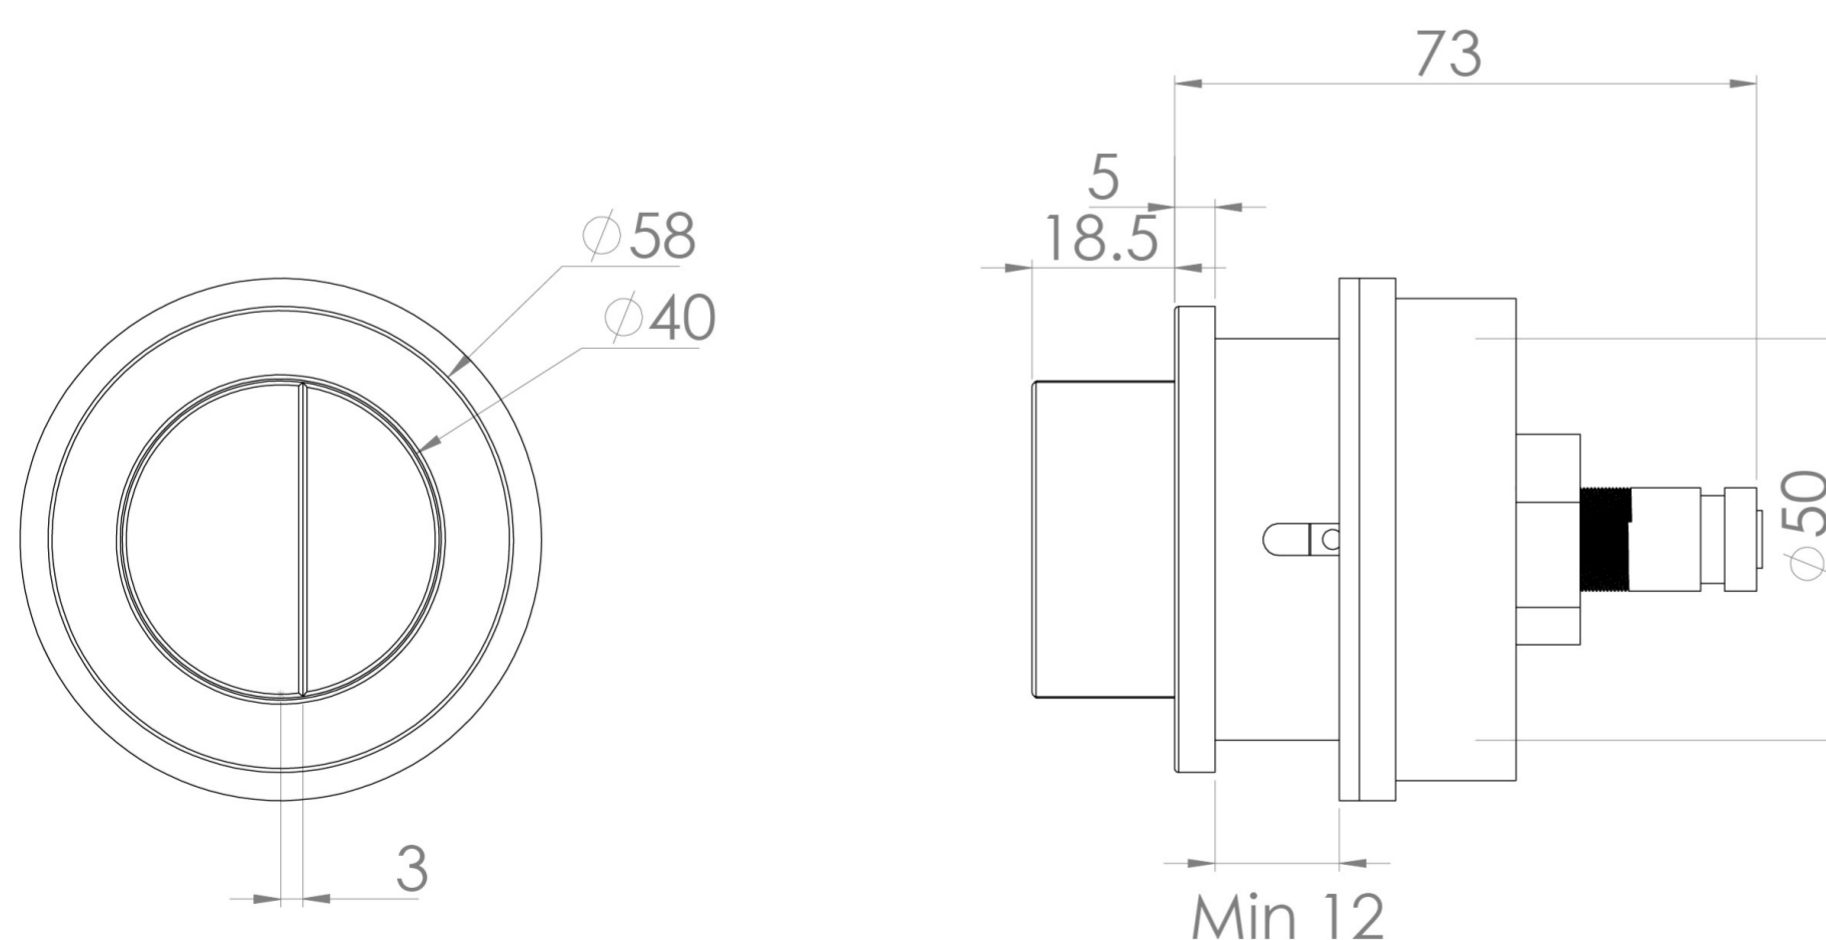

FLUSHE 2.0 BRASS FLUSH BUTTON (FOR HC2030) - CHROME

Product Code: HC2030FB

PRODUCT INFORMATION

Finish:	Chrome
Height:	55mm
Width:	55mm
Depth:	81.5mm
Material	Brass
Weight	0.55kg
Guarantee	2 years
Compatible Cistern(s)	HC2030

DESCRIPTION

FLUSHE 2.0 is our collection of framed and concealed cisterns, flush plates, and flush buttons.

We don't want the extras to be overlooked when you're designing your bathroom, which is why there are 5 finish options for flush buttons to go with our HC2030 cistern.

Please note: this flush button works by opening the flush valve when pressed and closing when released. The flush type is mechanical & dual flush.

TECHNICAL DRAWING

Saneux reserves the right to alter the specifications and product range without prior notice. Dimensions are given as a guide only. Dimensions should not be used for surrounding furniture, fixtures and fittings until the product is on site.