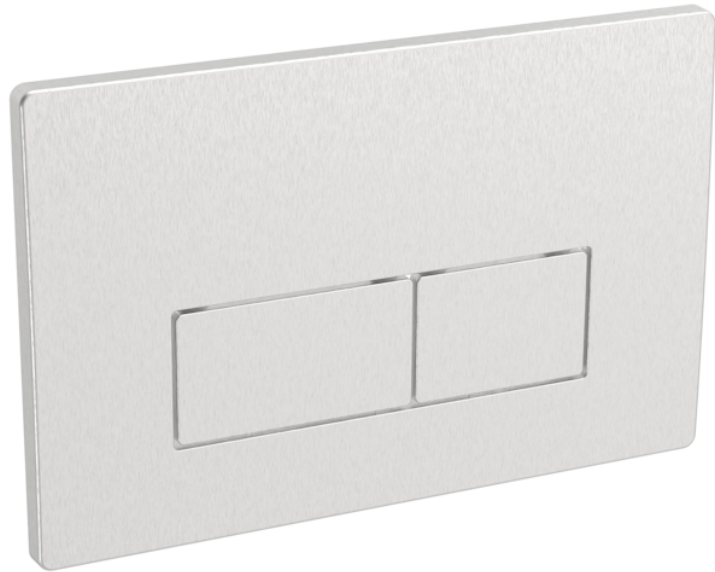

# FLUSHE 2.0 SQUARE FLUSH PLATE - BRUSHED NICKEL

---

## PRODUCT INFORMATION

<b>Height:</b>	160mm
<b>Width:</b>	247mm
<b>Depth:</b>	24.5mm
<b>Finish:</b>	Brushed Nickel (PVD)
<b>Material</b>	Stainless Steel
<b>Weight</b>	1.23kg
<b>Guarantee</b>	2 years
<b>Compatible Cistern(s)</b>	FL2022, FL2024, FL2026, FL2028, HC2036, HC2037

## DESCRIPTION

FLUSHE 2.0 is our collection of framed and concealed cisterns, flush plates, and flush buttons.

Our selection of flush plates can transform the look of any bathroom or cloakroom instantly as they have a modern and sleek look to them.

This FLUSHE 2.0 brushed nickel square flush plate is mechanical and features 2 rectangle buttons: the smaller button operates a half flush, and the larger button operates a full flush.

It is only for cisterns FL2022, FL2024, FL2026, HC2036 & HC2037