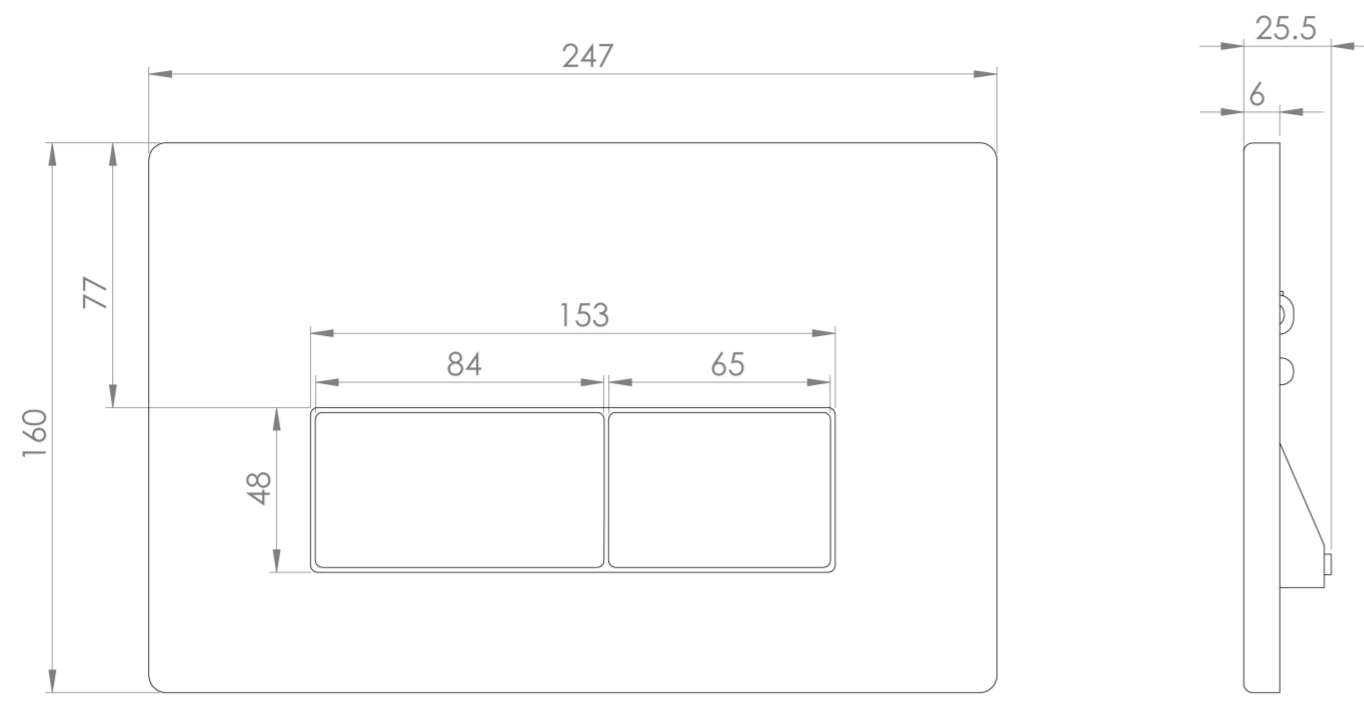

TECHNICAL DRAWING

Saneux reserves the right to alter the specifications and product range without prior notice. Dimensions are given as a guide only. Dimensions should not be used for surrounding furniture, fixtures and fittings until the product is on site.

<https://saneux.com/products/flush-20-square-flush-plate-brushed-nickel-1>