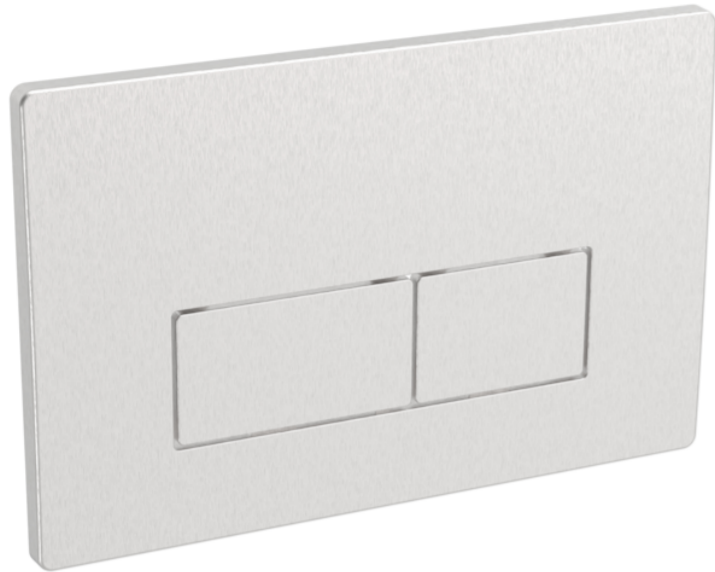

# FLUSHE 2.0 SQUARE FLUSH PLATE - BRUSHED NICKEL

---

## PRODUCT INFORMATION

<b>Height:</b>	160mm
<b>Width:</b>	247mm
<b>Depth:</b>	24.5mm
<b>Finish:</b>	Brushed Nickel (PVD)
<b>Material</b>	Stainless Steel
<b>Weight</b>	1.23kg
<b>Guarantee</b>	2 years
<b>Compatible Cistern(s)</b>	FL2022, FL2024, FL2026, FL2028, HC2036, HC2037

## DESCRIPTION

FLUSHE 2.0 is our collection of framed and concealed cisterns, flush plates, and flush buttons.

Our selection of flush plates can transform the look of any bathroom or cloakroom instantly as they have a modern and sleek look to them.

This FLUSHE 2.0 brushed nickel square flush plate is mechanical and features 2 rectangle buttons: the smaller button operates a half flush, and the larger button operates a full flush.

It is only for cisterns FL2022, FL2024, FL2026, HC2036 & HC2037