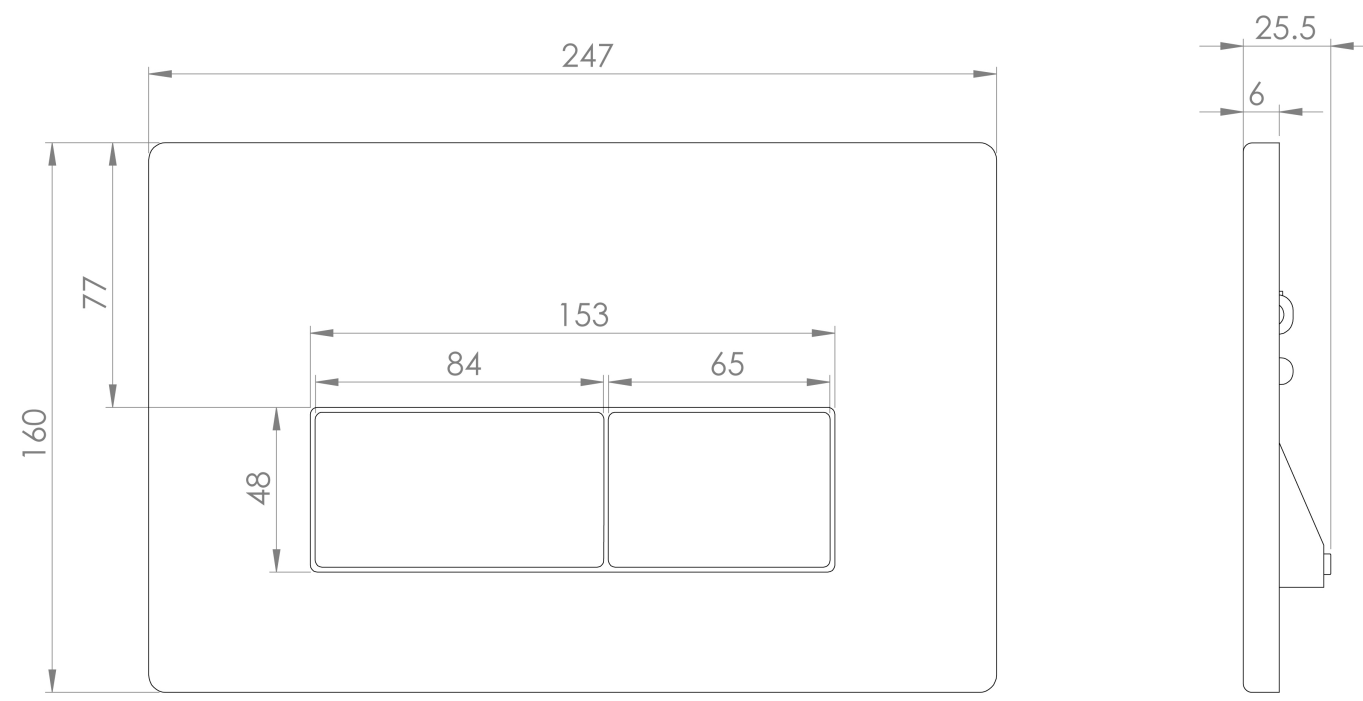

TECHNICAL DRAWING

Saneux reserves the right to alter the specifications and product range without prior notice. Dimensions are given as a guide only. Dimensions should not be used for surrounding furniture, fixtures and fittings until the product is on site.

<https://saneux.com/products/flush-20-square-flush-plate-brushed-nickel-1>