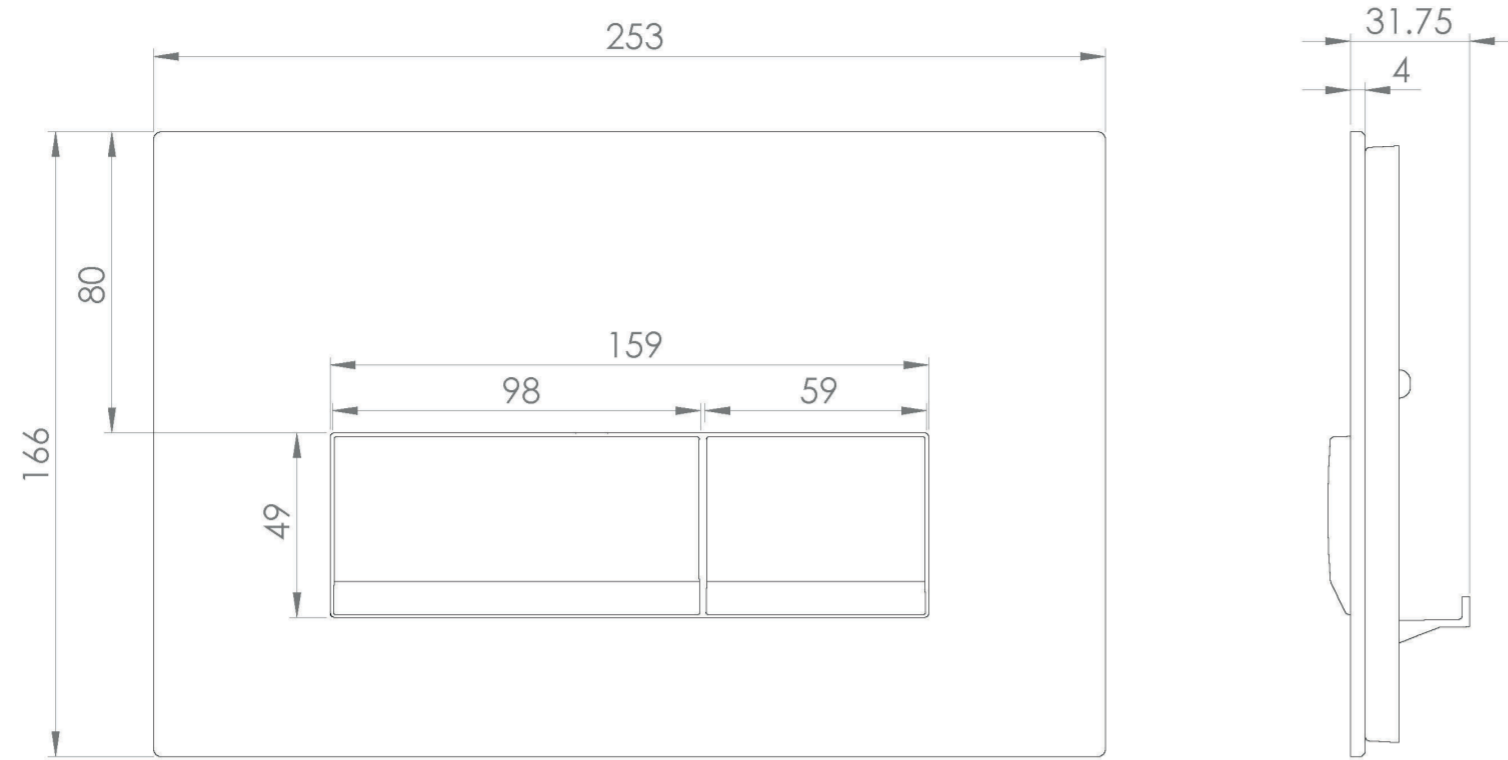

TECHNICAL DRAWING

Saneux reserves the right to alter the specifications and product range without prior notice. Dimensions are given as a guide only. Dimensions should not be used for surrounding furniture, fixtures and fittings until the product is on site.

<https://saneux.com/products/flush-20-square-glass-flush-plate-black>