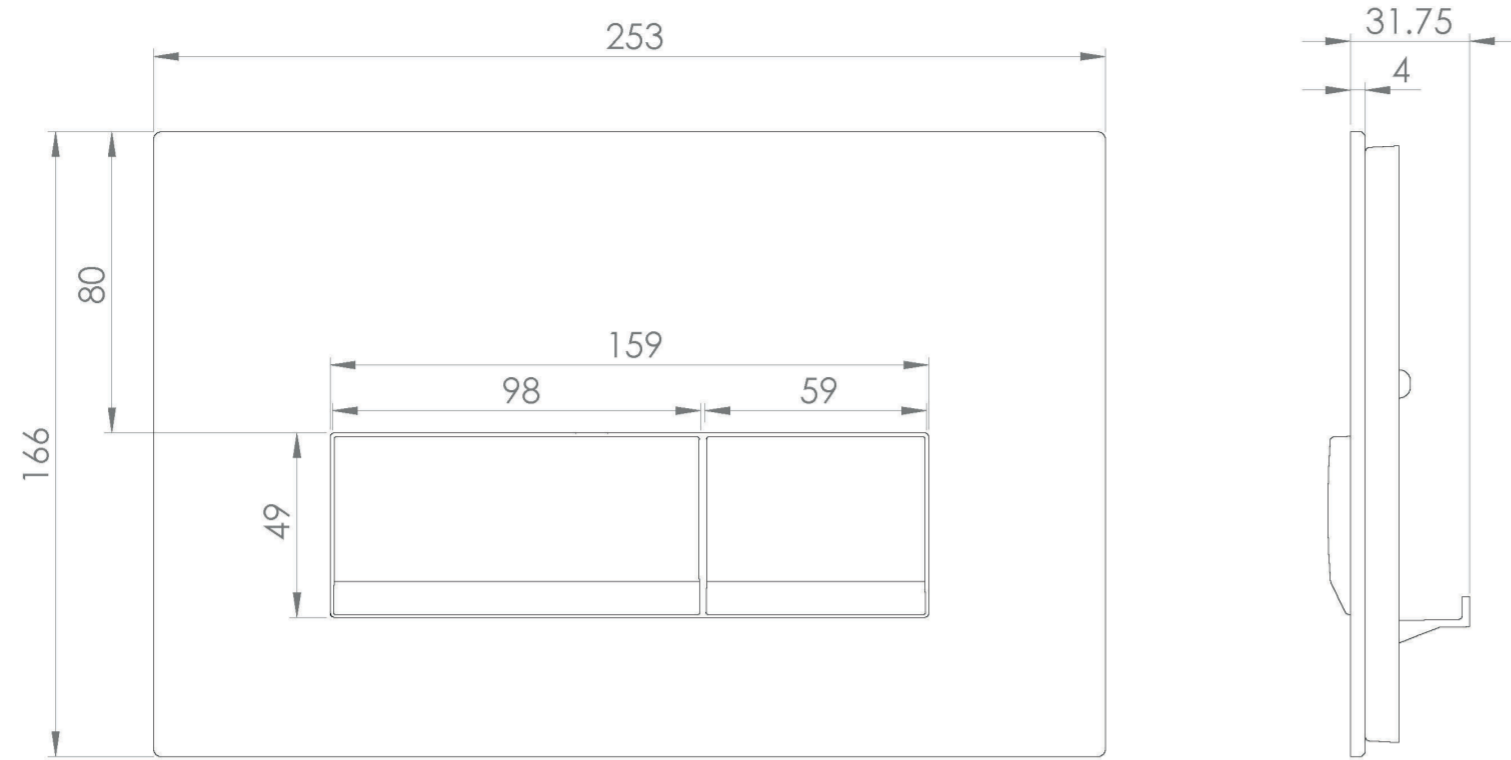

TECHNICAL DRAWING

Saneux reserves the right to alter the specifications and product range without prior notice. Dimensions are given as a guide only. Dimensions should not be used for surrounding furniture, fixtures and fittings until the product is on site.

<https://saneux.com/products/flush-20-square-glass-flush-plate-black>