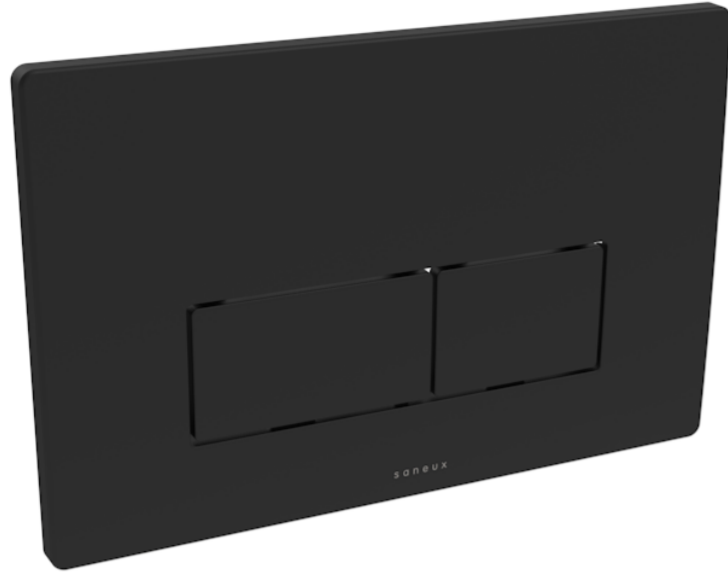

FLUSHE 2.0 SQUARE FLUSH PLATE - MATTE BLACK

PRODUCT INFORMATION

Finish:	Matte Black
Height:	160mm
Width:	247mm
Depth:	24.5mm
Material	Plastic
Weight	0.38kg
Guarantee	2 years
Compatible Cistern(s)	FL2022, FL2024, FL2026, FL2028, HC2036, HC2037

Product Code: FP122

DESCRIPTION

FLUSHE 2.0 is our collection of framed and concealed cisterns, flush plates, and flush buttons.

Our selection of flush plates can transform the look of any bathroom or cloakroom instantly as they have a modern and sleek look to them.

This FLUSHE 2.0 matte black square flush plate is mechanical and features 2 rectangle buttons: the smaller button operates a half flush, and the larger button operates a full flush.

It is only for cisterns FL2022, FL2024, FL2026, HC2036 & HC2037

<https://saneux.com/products/flush-20-square-flush-plate-matte-black>