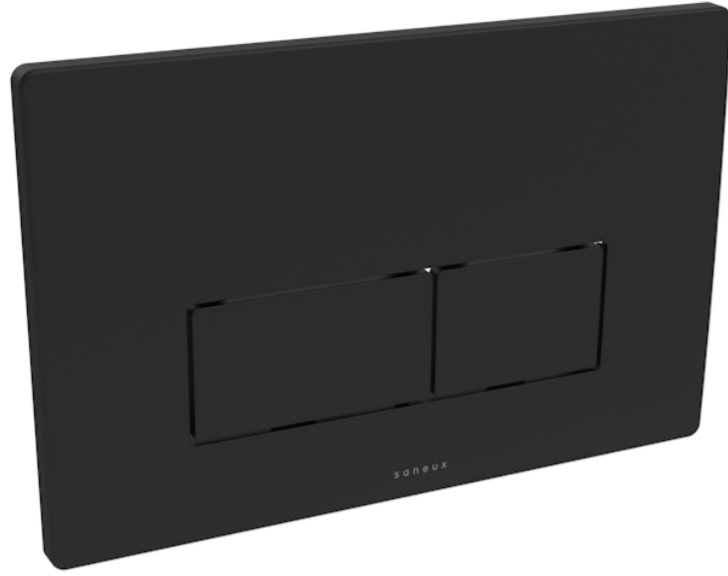

# FLUSHE 2.0 SQUARE FLUSH PLATE - MATTE BLACK

---

## PRODUCT INFORMATION

<b>Finish:</b>	Matte Black
<b>Height:</b>	160mm
<b>Width:</b>	247mm
<b>Depth:</b>	24.5mm
<b>Material</b>	Plastic
<b>Weight</b>	0.38kg
<b>Guarantee</b>	2 years
<b>Compatible Cistern(s)</b>	FL2022, FL2024, FL2026, FL2028, HC2036, HC2037

## DESCRIPTION

FLUSHE 2.0 is our collection of framed and concealed cisterns, flush plates, and flush buttons.

Our selection of flush plates can transform the look of any bathroom or cloakroom instantly as they have a modern and sleek look to them.

This FLUSHE 2.0 matte black square flush plate is mechanical and features 2 rectangle buttons: the smaller button operates a half flush, and the larger button operates a full flush.

It is only for cisterns FL2022, FL2024, FL2026, HC2036 & HC2037