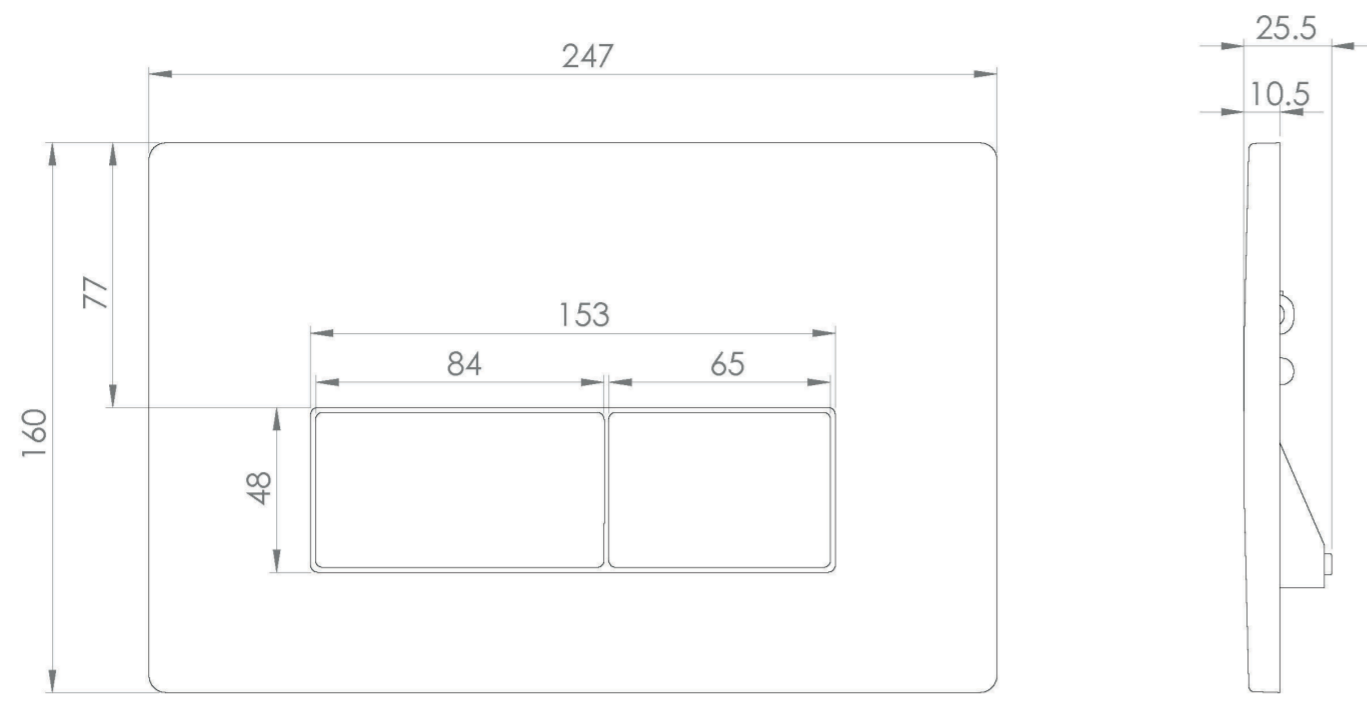

TECHNICAL DRAWING

Saneux reserves the right to alter the specifications and product range without prior notice. Dimensions are given as a guide only. Dimensions should not be used for surrounding furniture, fixtures and fittings until the product is on site.

<https://saneux.com/products/flush-20-square-flush-plate-matte-black>