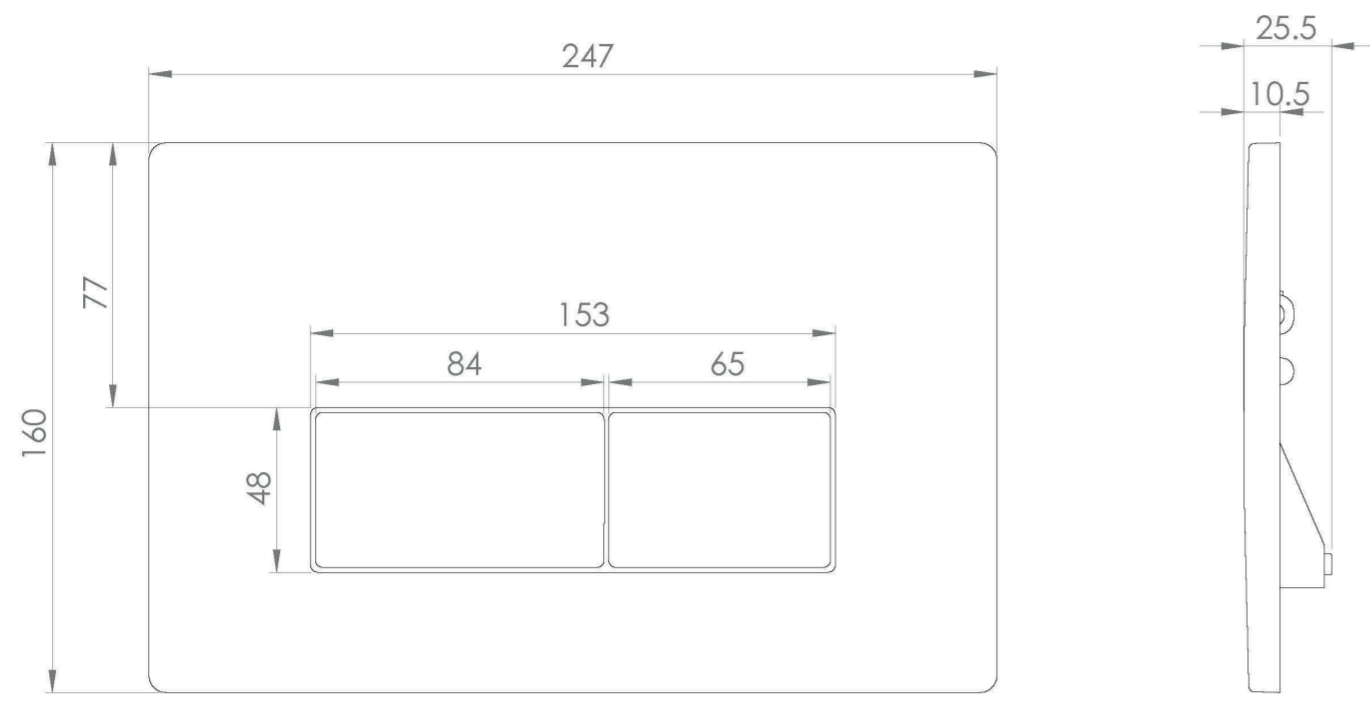

TECHNICAL DRAWING

Saneux reserves the right to alter the specifications and product range without prior notice. Dimensions are given as a guide only. Dimensions should not be used for surrounding furniture, fixtures and fittings until the product is on site.

<https://saneux.com/products/flush-20-square-flush-plate-matte-black>