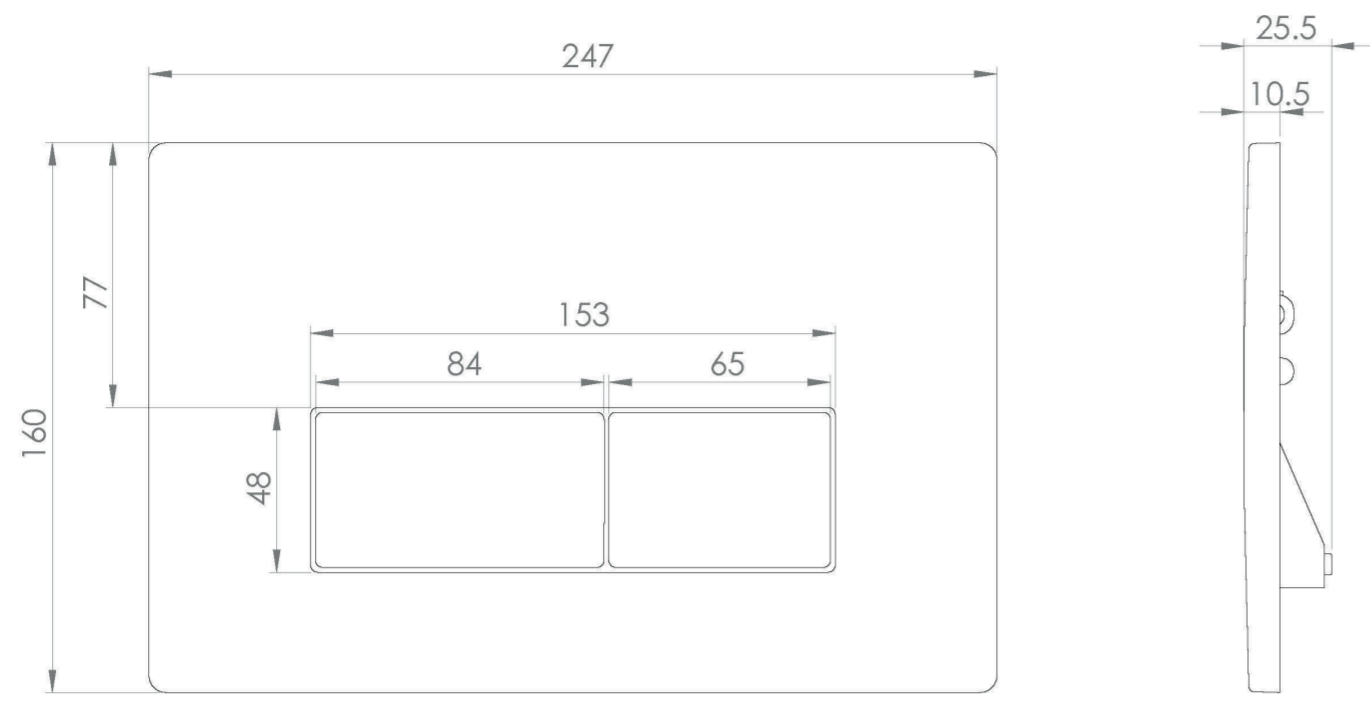

TECHNICAL DRAWING

Saneux reserves the right to alter the specifications and product range without prior notice. Dimensions are given as a guide only. Dimensions should not be used for surrounding furniture, fixtures and fittings until the product is on site.

<https://saneux.com/products/flush-20-square-flush-plate-gloss-white>