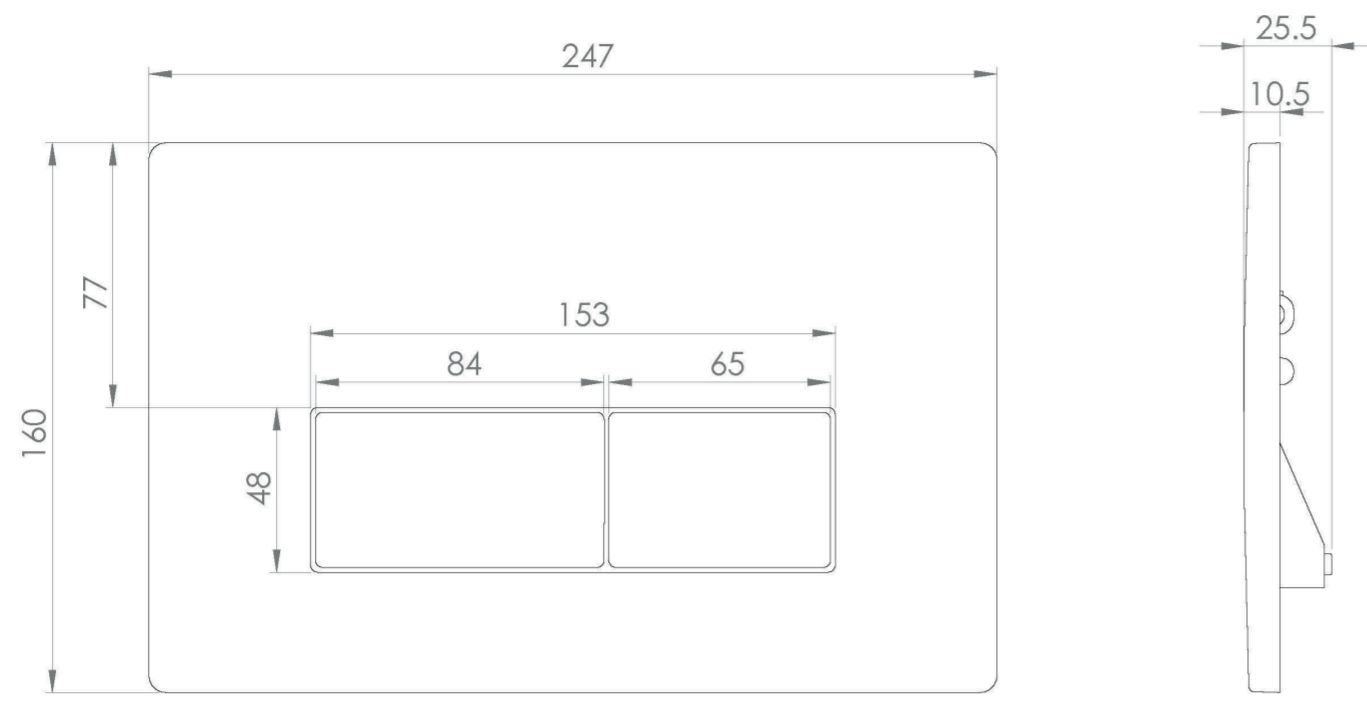

TECHNICAL DRAWING

Saneux reserves the right to alter the specifications and product range without prior notice. Dimensions are given as a guide only. Dimensions should not be used for surrounding furniture, fixtures and fittings until the product is on site.

<https://saneux.com/products/flush-20-square-flush-plate-gloss-white>