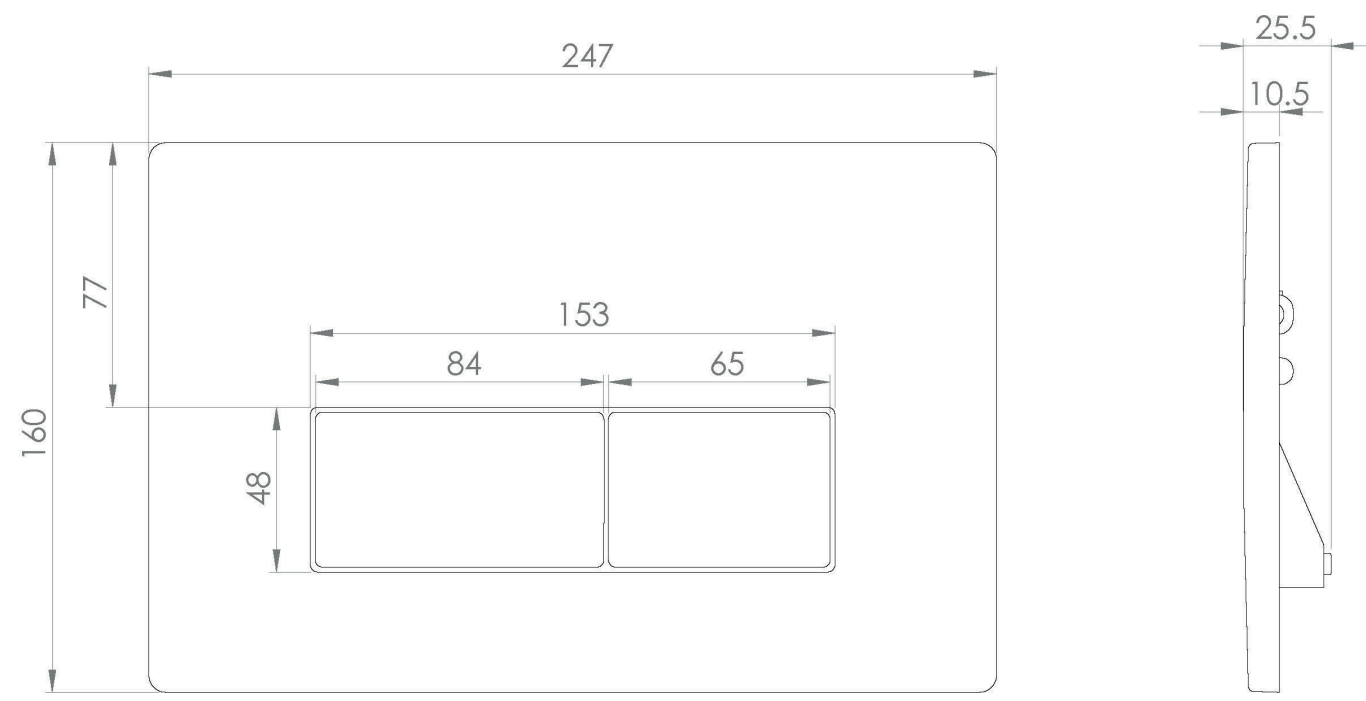

TECHNICAL DRAWING

Saneux reserves the right to alter the specifications and product range without prior notice. Dimensions are given as a guide only. Dimensions should not be used for surrounding furniture, fixtures and fittings until the product is on site.

<https://saneux.com/products/flush-20-square-flush-plate-gloss-white>