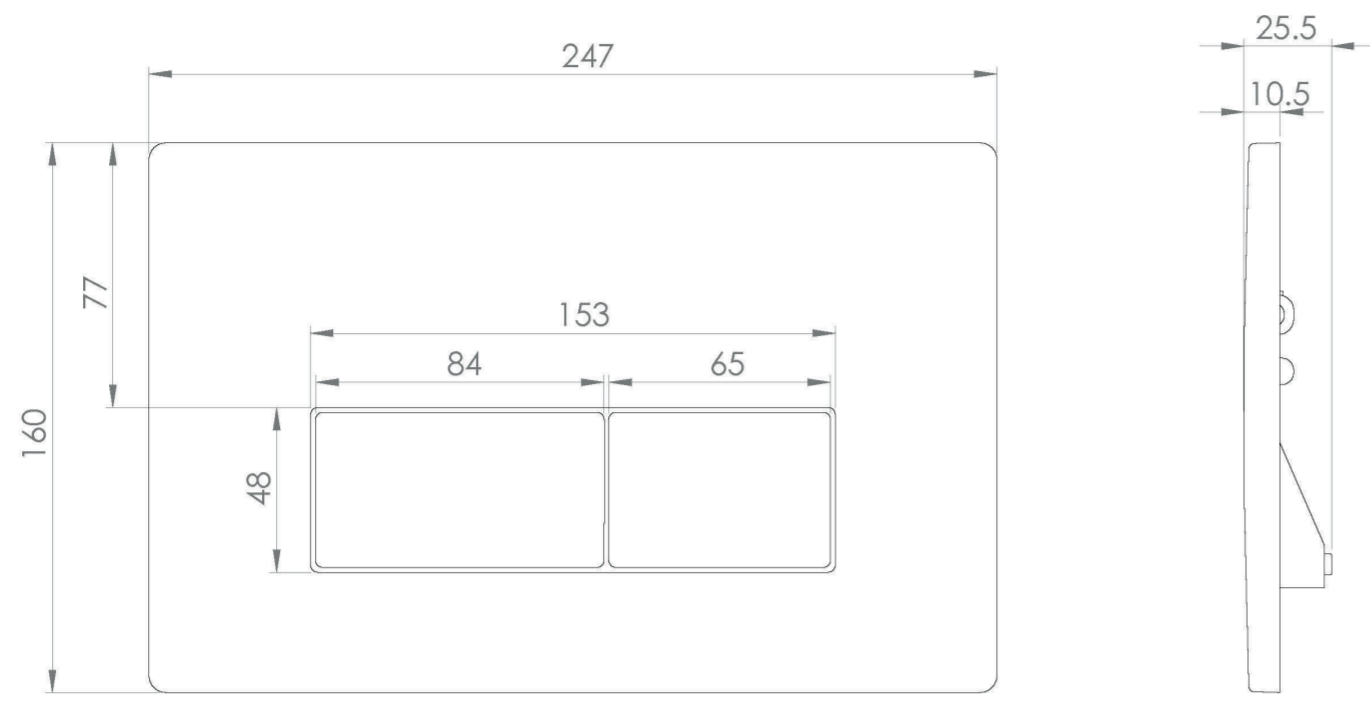

TECHNICAL DRAWING

Saneux reserves the right to alter the specifications and product range without prior notice. Dimensions are given as a guide only. Dimensions should not be used for surrounding furniture, fixtures and fittings until the product is on site.

<https://saneux.com/products/flush-20-square-flush-plate-chrome>