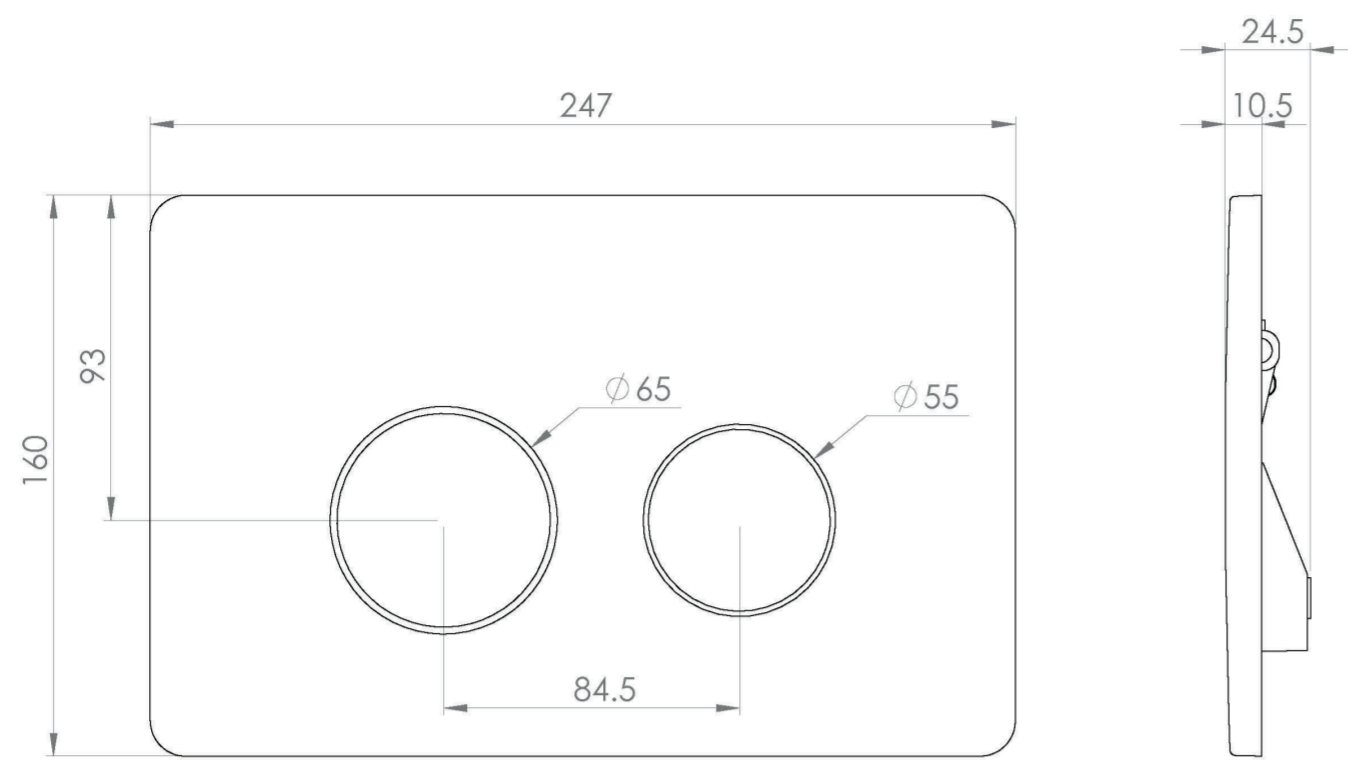

TECHNICAL DRAWING

Saneux reserves the right to alter the specifications and product range without prior notice. Dimensions are given as a guide only. Dimensions should not be used for surrounding furniture, fixtures and fittings until the product is on site.

<https://saneux.com/products/flush-20-dot-flush-plate-matte-black>