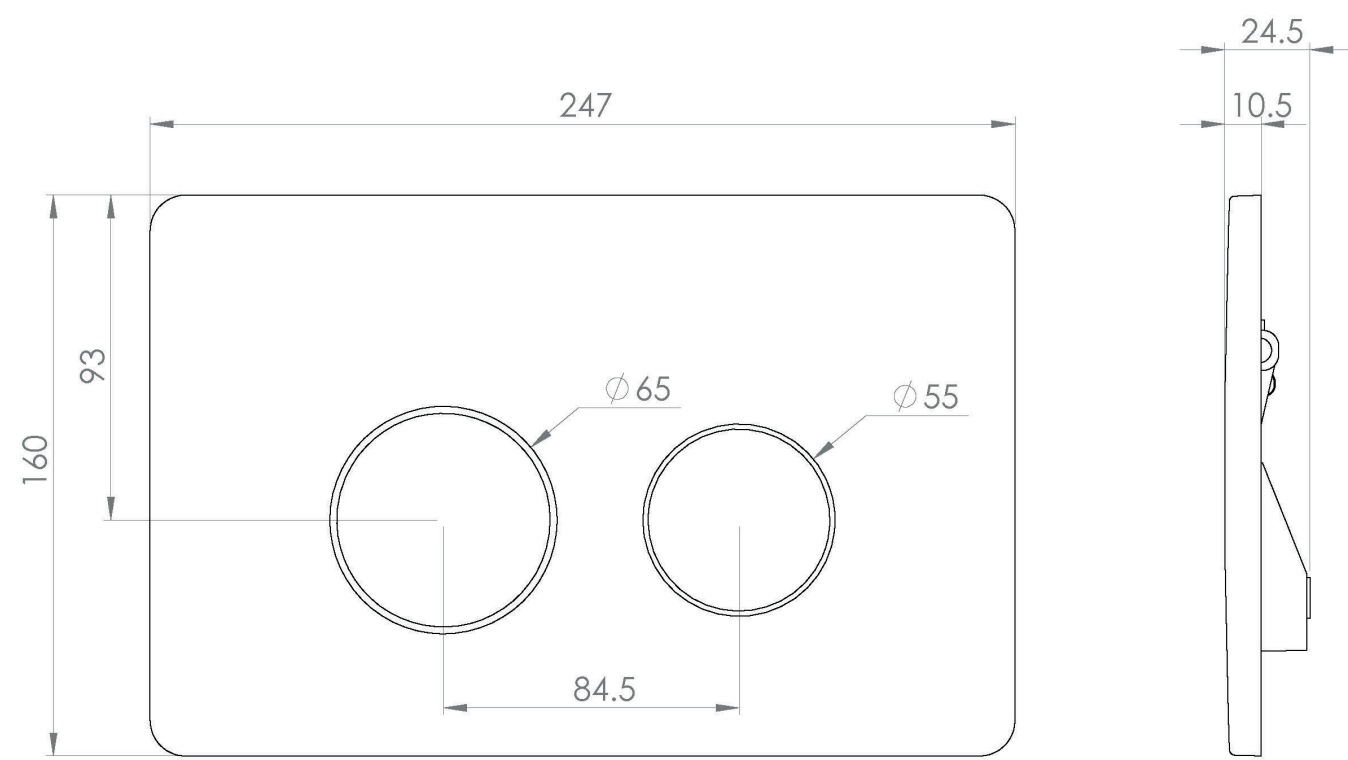

TECHNICAL DRAWING

Saneux reserves the right to alter the specifications and product range without prior notice. Dimensions are given as a guide only. Dimensions should not be used for surrounding furniture, fixtures and fittings until the product is on site.

<https://saneux.com/products/flushe-20-dot-flush-plate-matte-black>