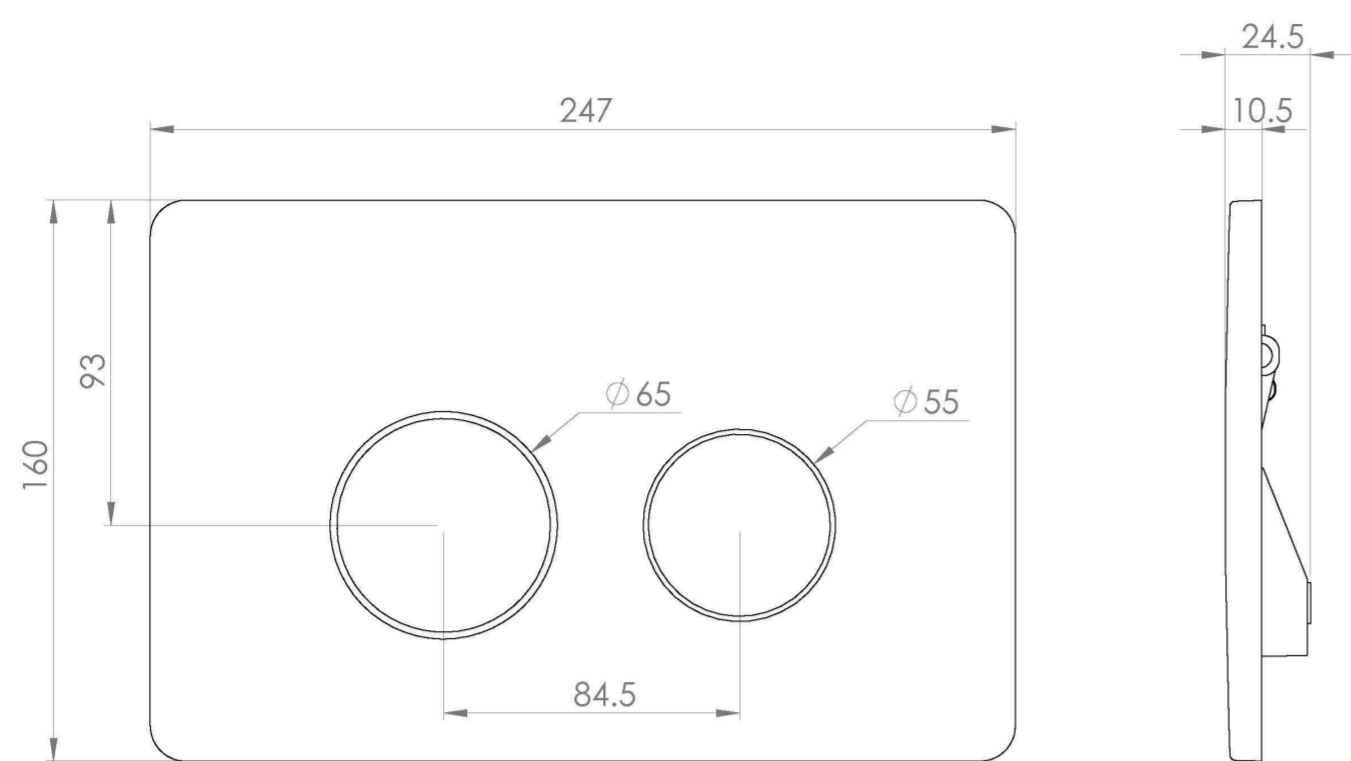

TECHNICAL DRAWING

Saneux reserves the right to alter the specifications and product range without prior notice. Dimensions are given as a guide only. Dimensions should not be used for surrounding furniture, fixtures and fittings until the product is on site.

<https://saneux.com/products/flushe-20-dot-flush-plate-matte-black>