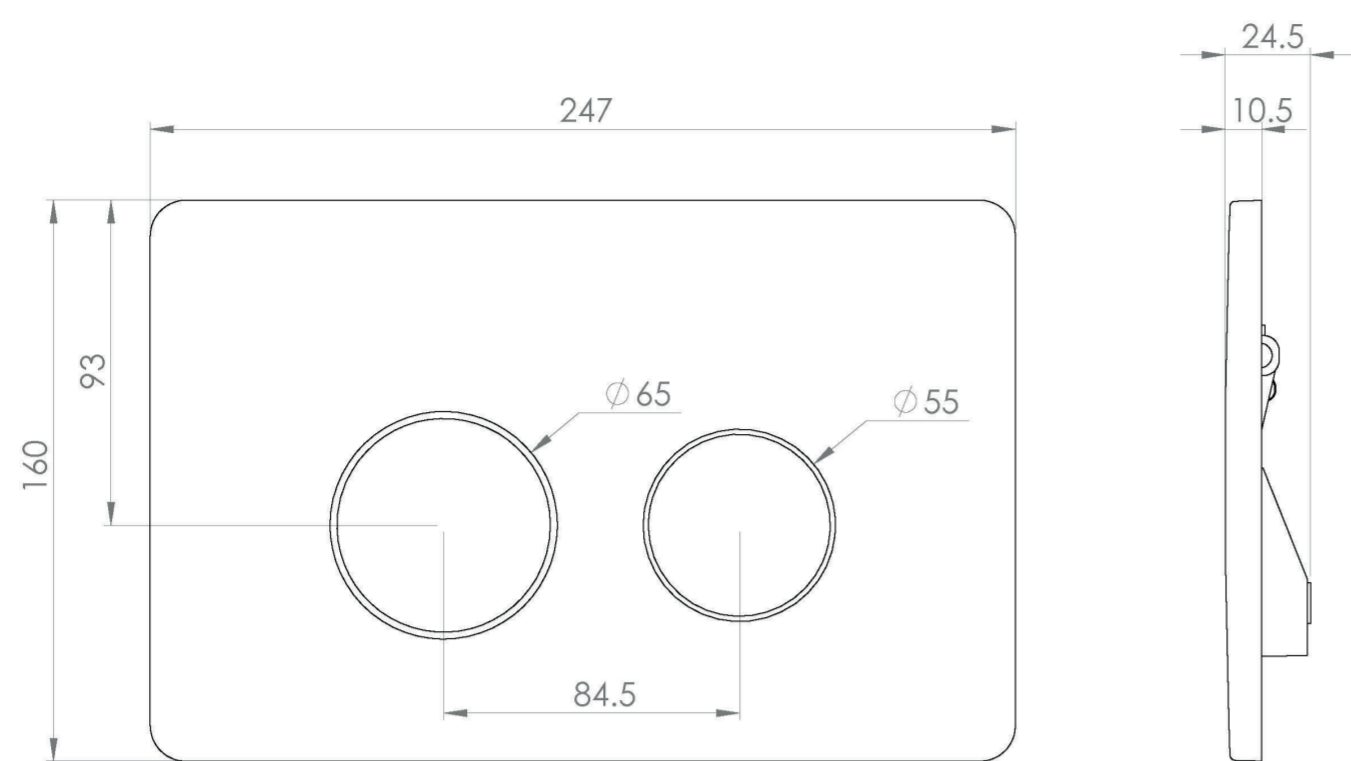

TECHNICAL DRAWING

Saneux reserves the right to alter the specifications and product range without prior notice. Dimensions are given as a guide only. Dimensions should not be used for surrounding furniture, fixtures and fittings until the product is on site.

<https://saneux.com/products/flush-20-dot-flush-plate-gloss-white>