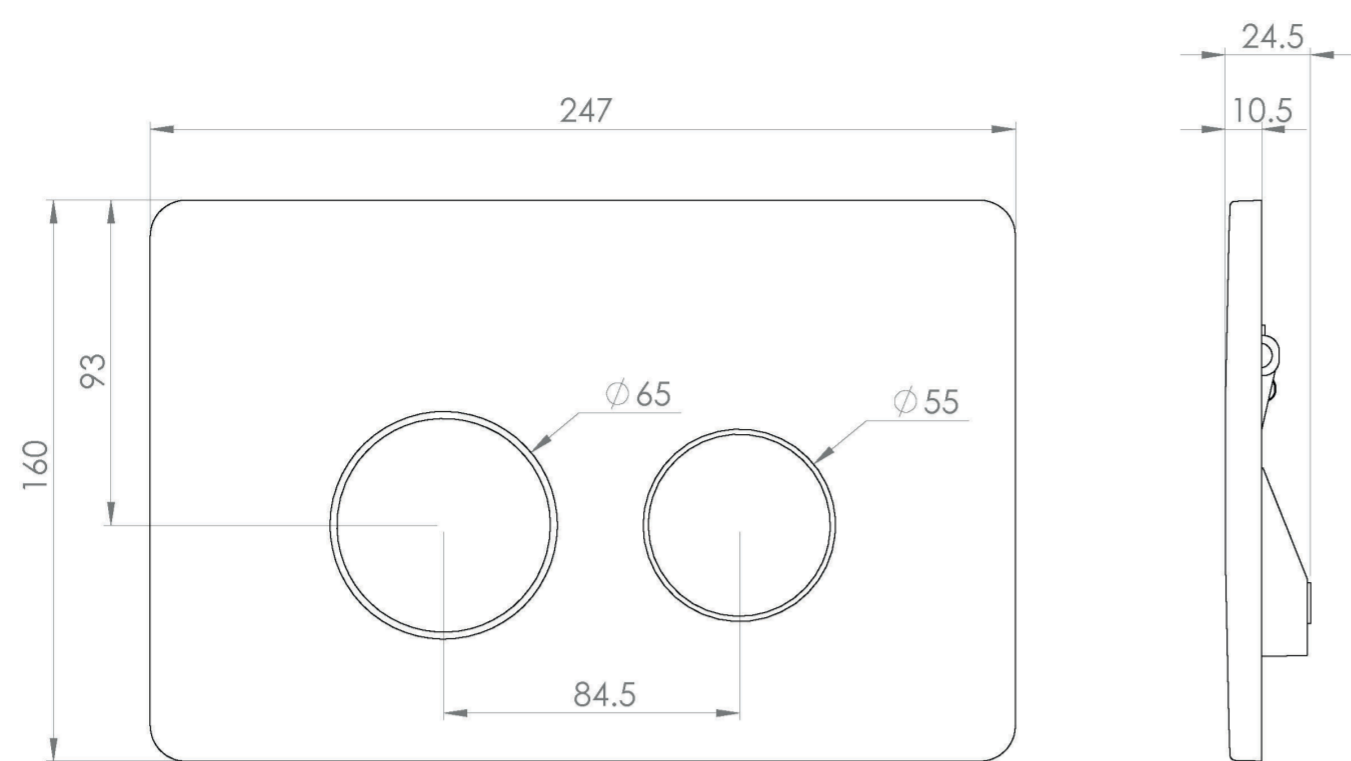

TECHNICAL DRAWING

Saneux reserves the right to alter the specifications and product range without prior notice. Dimensions are given as a guide only. Dimensions should not be used for surrounding furniture, fixtures and fittings until the product is on site.

<https://saneux.com/products/flushe-20-dot-flush-plate-gloss-white>