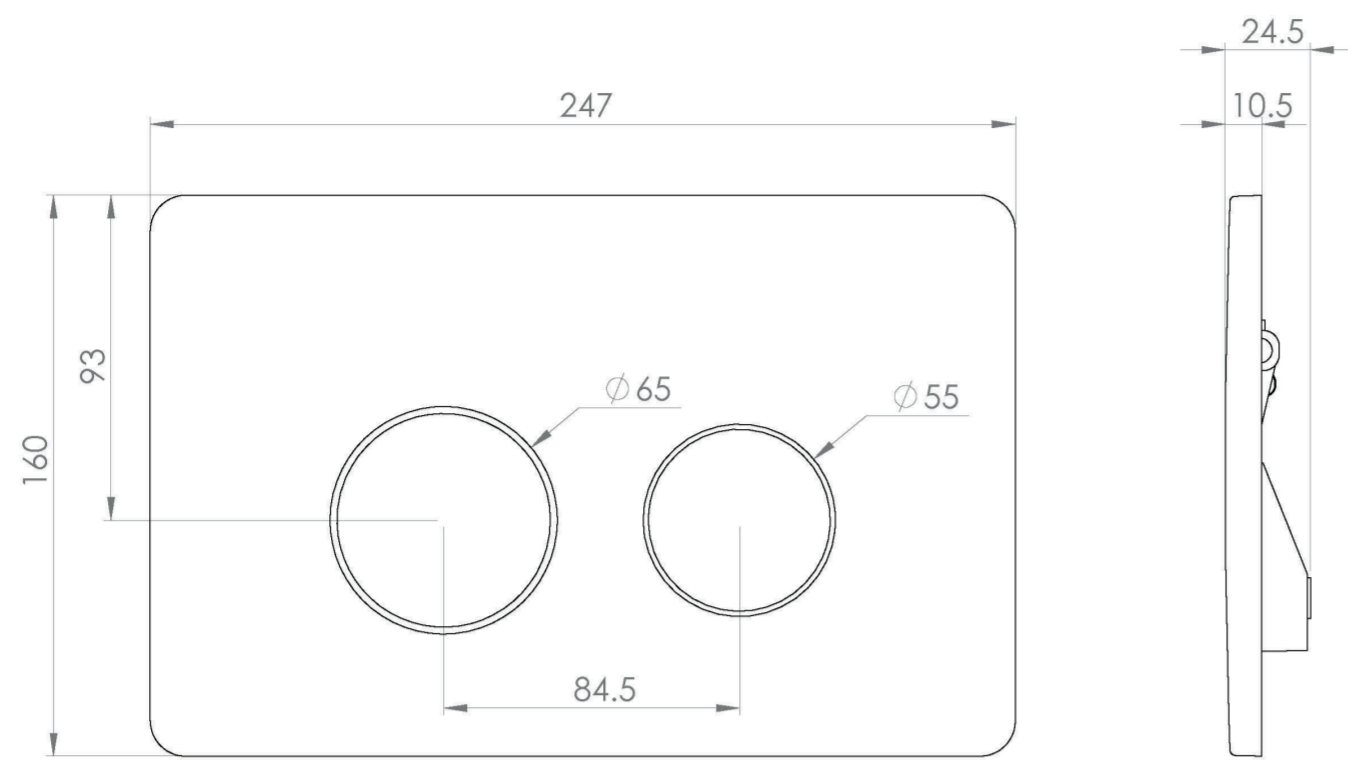

TECHNICAL DRAWING

Saneux reserves the right to alter the specifications and product range without prior notice. Dimensions are given as a guide only. Dimensions should not be used for surrounding furniture, fixtures and fittings until the product is on site.

<https://saneux.com/products/flushe-20-dot-flush-plate-chrome>