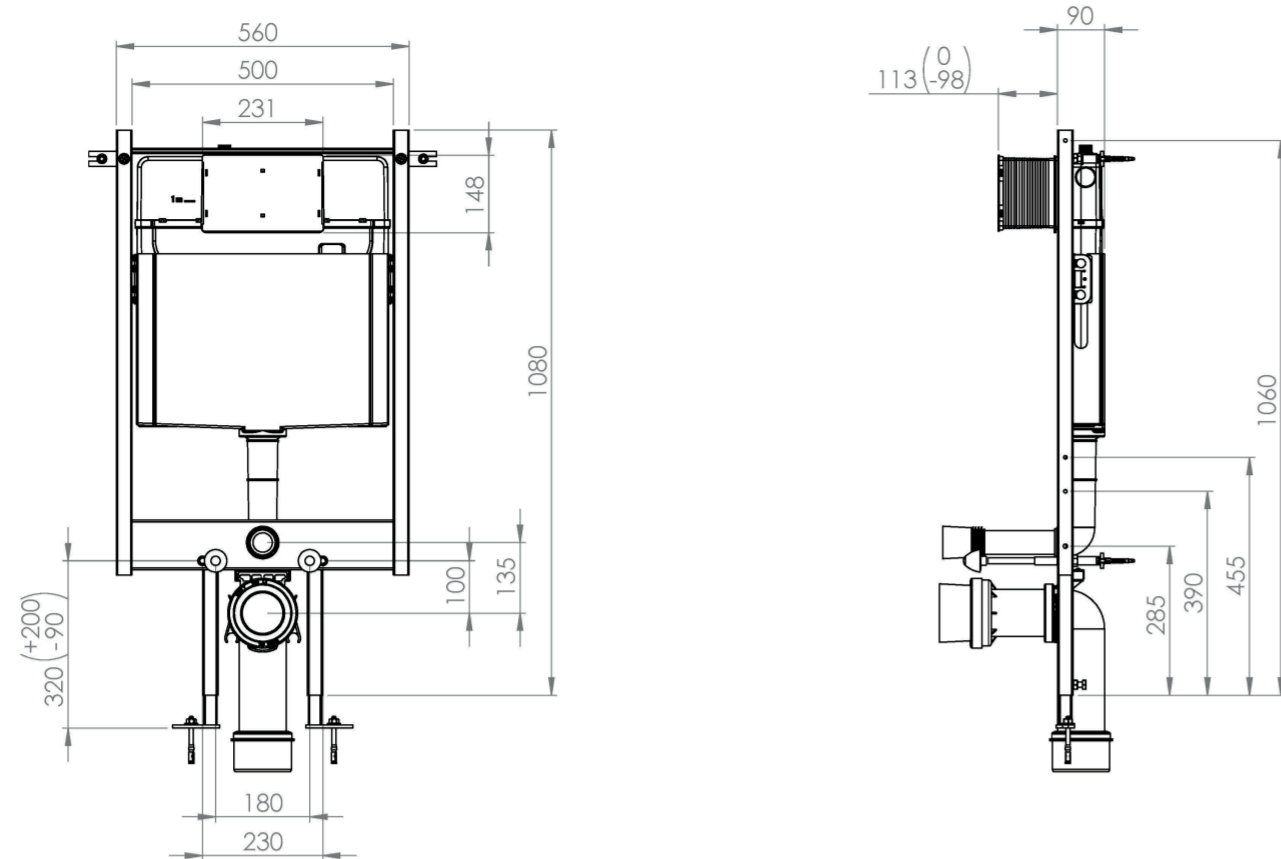

FLUSHE 2.0 1140/85MM UNIVERSAL ULTRA SLIM FRAMED CISTERN WITH FRONT FLUSH

Product Code: FL2026

PRODUCT INFORMATION

Finish:	Grey , Matte Black, Grey
Height:	1140mm
Width:	560mm
Depth:	90mm
Material	Galvanized Steel
Weight	14.25kg
Approvals/Standards	WRAS
Guarantee	2 years
Flushing Volume (L)	6 / 3 litres
Type of Flushing	Mechanical
Compatible Flush Plates	FP110, FP111, FP112, FP120, FP121, FP122, FP150, FP152, FP161, FP162, FP165, FP166, FP165.2, FP166.2

This FLUSHE 2.0 1140mm universal ultra slim framed concealed cistern has a front mechanical flush only as it is very slim in design with only a 9cm depth, allowing it to be fitted in smaller bathroom spaces. It is best suited to work with our wall mounted WCs as the frames provide support.

Pair it with our selection of flush plates within the same FLUSHE 2.0 range.

TECHNICAL DRAWING

Saneux reserves the right to alter the specifications and product range without prior notice. Dimensions are given as a guide only. Dimensions should not be used for surrounding furniture, fixtures and fittings until the product is on site.

<https://saneux.com/products/flushe-20-114085mm-universal-ultra-slim-framed-cistern-with-front-flush>