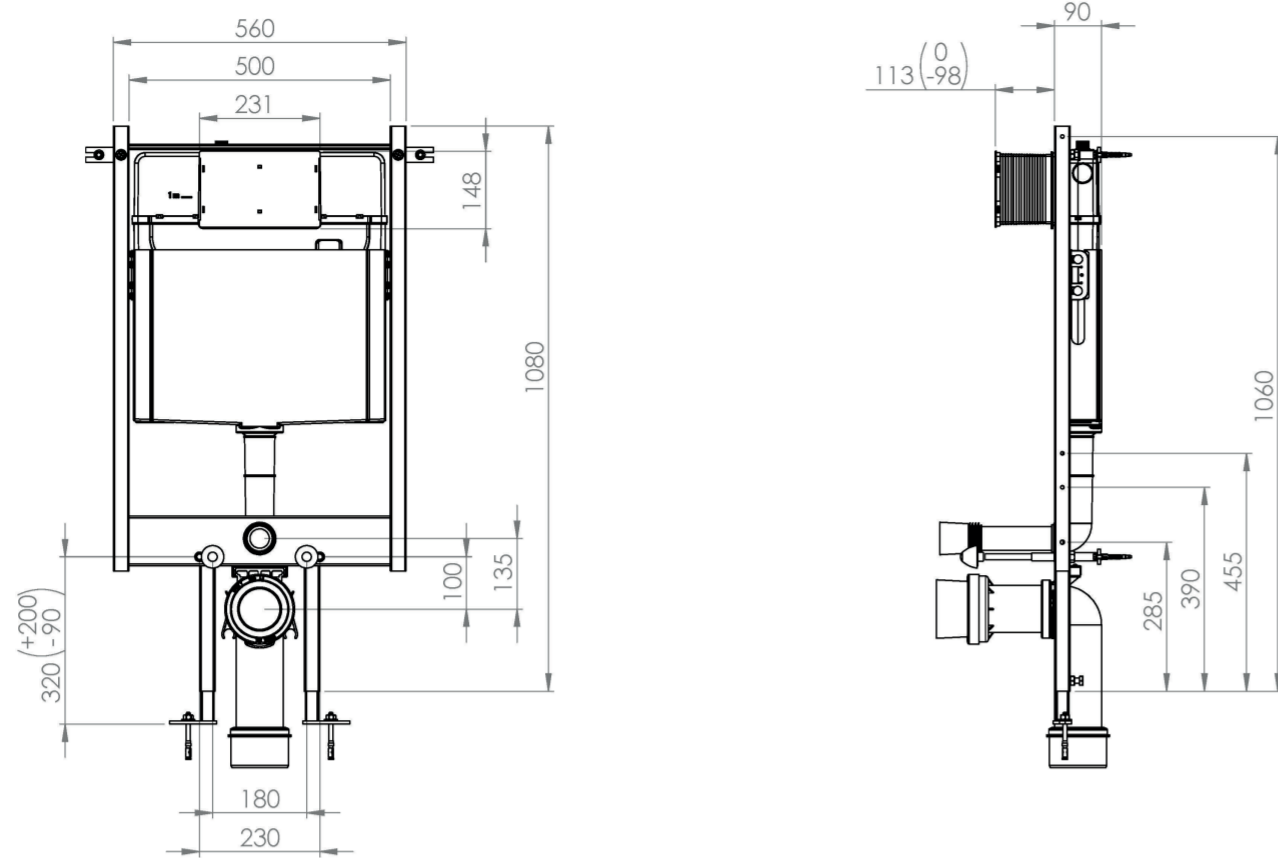

FLUSHE 2.0 1140/85MM UNIVERSAL ULTRA SLIM FRAMED CISTERN WITH FRONT FLUSH

Product Code: FL2026

PRODUCT INFORMATION

Finish:	Grey , Matte Black, Grey
Height:	1140mm
Width:	560mm
Depth:	90mm
Material	Galvanized Steel
Weight	14.25kg
Approvals/Standards	WRAS
Guarantee	2 years
Flushing Volume (L)	6 / 3 litres
Type of Flushing	Mechanical
Compatible Flush Plates	FP110, FP111, FP112, FP120, FP121, FP122, FP150, FP152, FP161, FP162, FP165, FP166, FP165.2, FP166.2

This FLUSHE 2.0 1140mm universal ultra slim framed concealed cistern has a front mechanical flush only as it is very slim in design with only a 9cm depth, allowing it to be fitted in smaller bathroom spaces. It is best suited to work with our wall mounted WCs as the frames provide support.

Pair it with our selection of flush plates within the same FLUSHE 2.0 range.

TECHNICAL DRAWING

Saneux reserves the right to alter the specifications and product range without prior notice. Dimensions are given as a guide only. Dimensions should not be used for surrounding furniture, fixtures and fittings until the product is on site.

<https://saneux.com/products/flushe-20-114085mm-universal-ultra-slim-framed-cistern-with-front-flush>