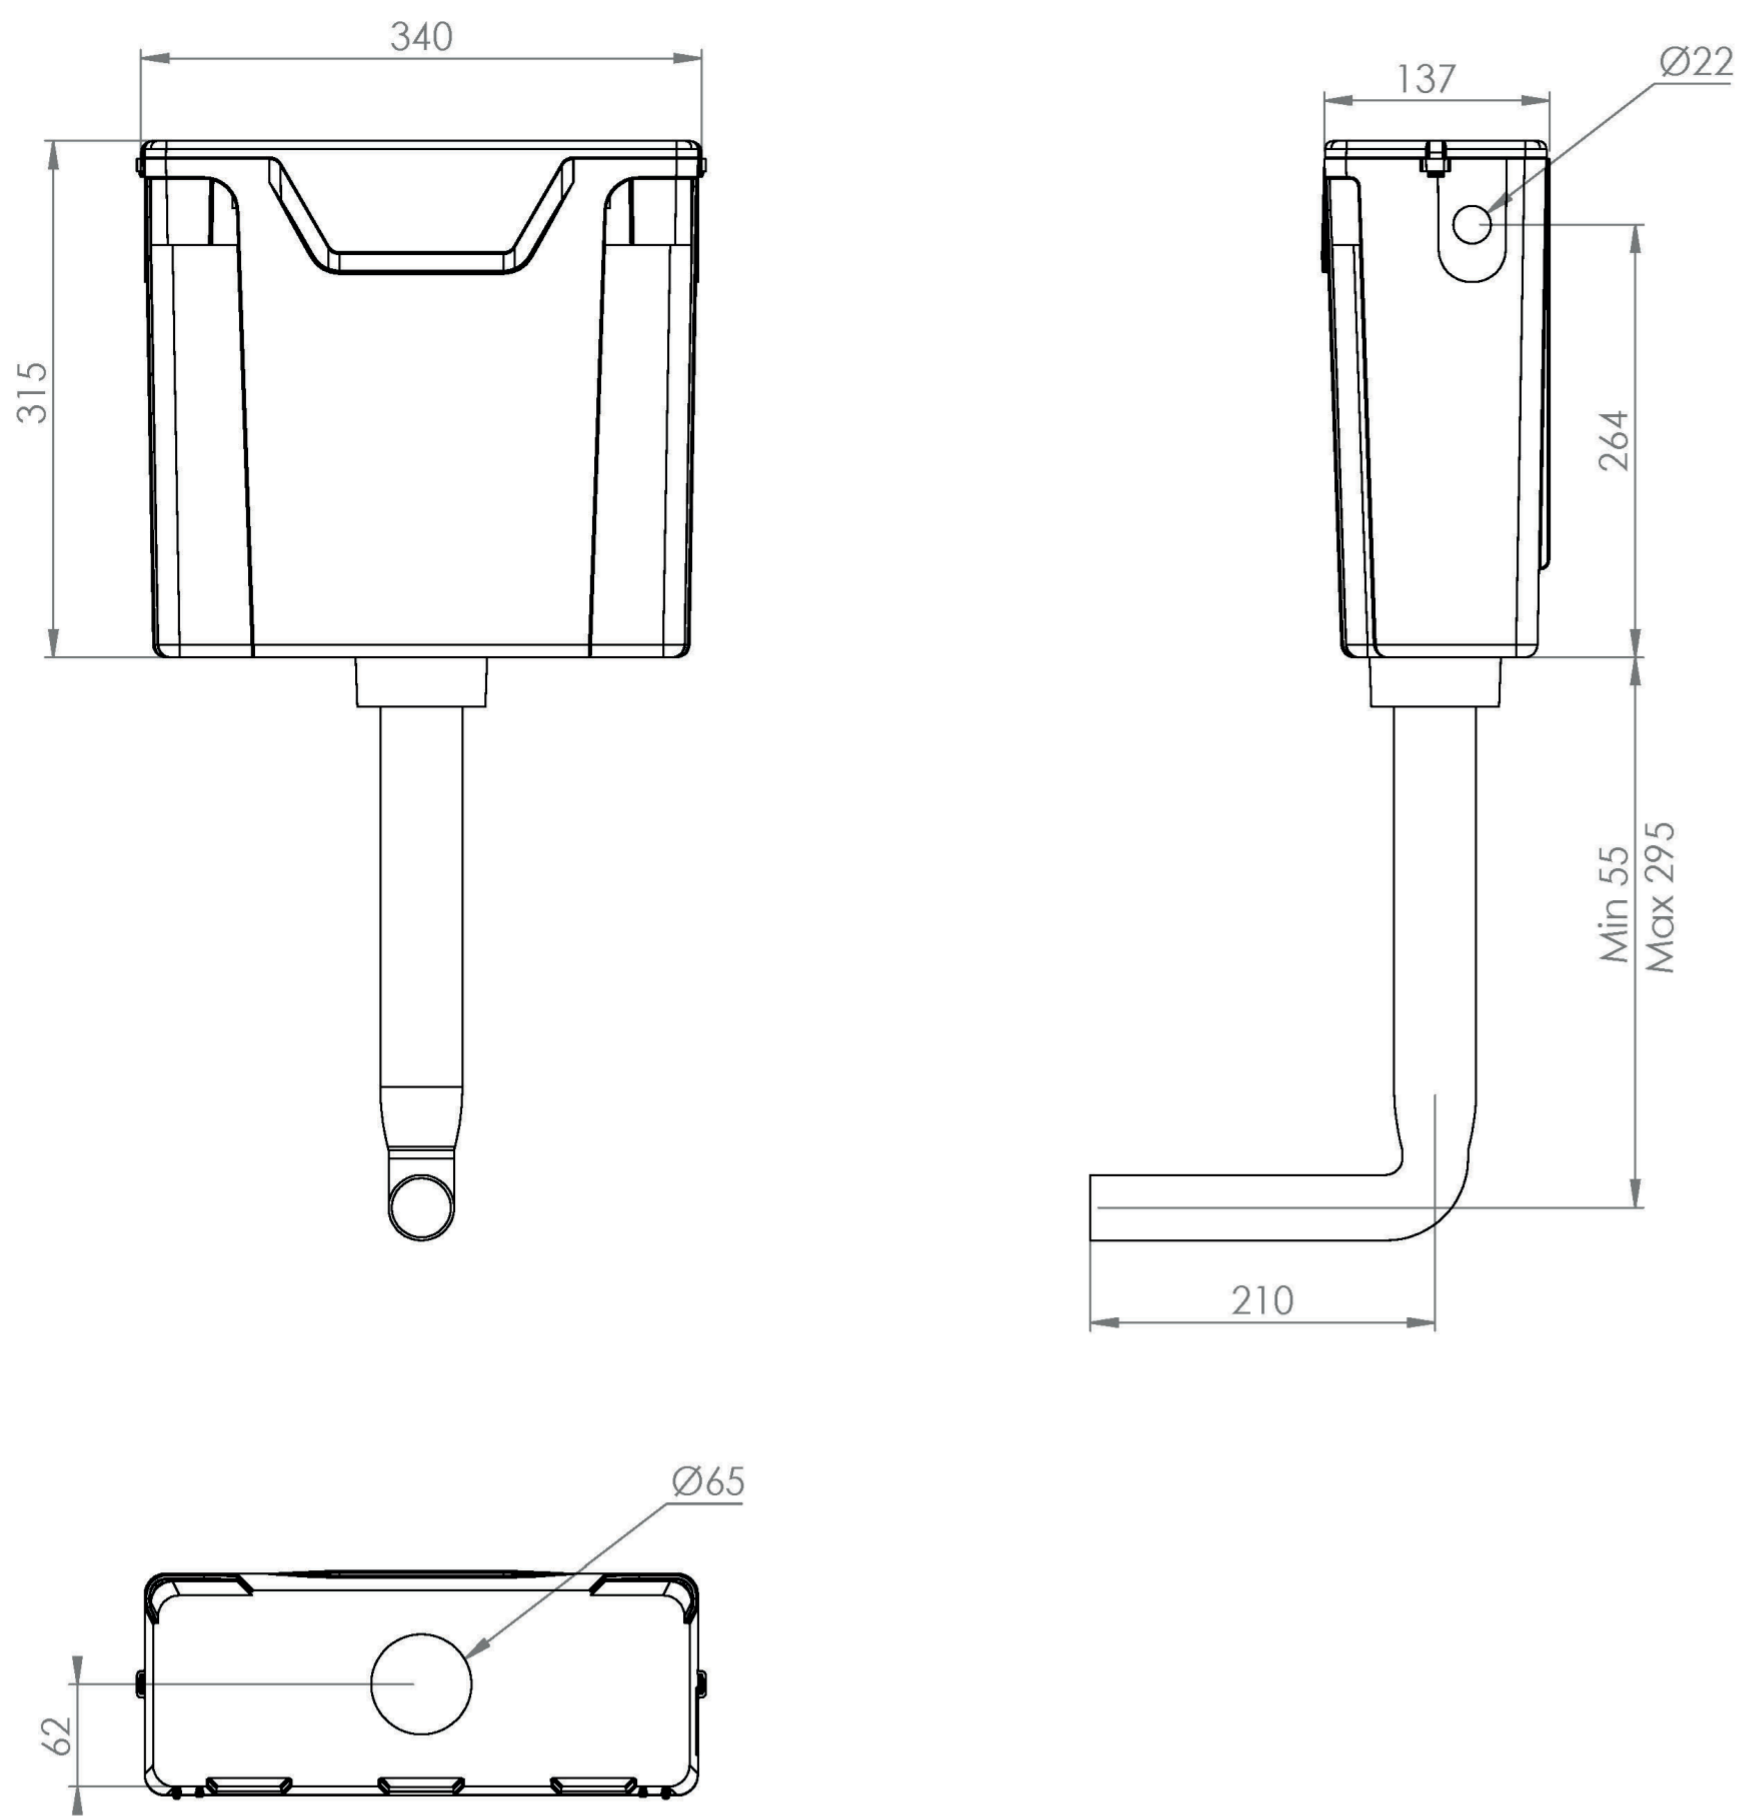

TECHNICAL DRAWING

Saneux reserves the right to alter the specifications and product range without prior notice. Dimensions are given as a guide only. Dimensions should not be used for surrounding furniture, fixtures and fittings until the product is on site.

<https://saneux.com/products/flushe-20-slimline-dual-flush-concealed-cistern>