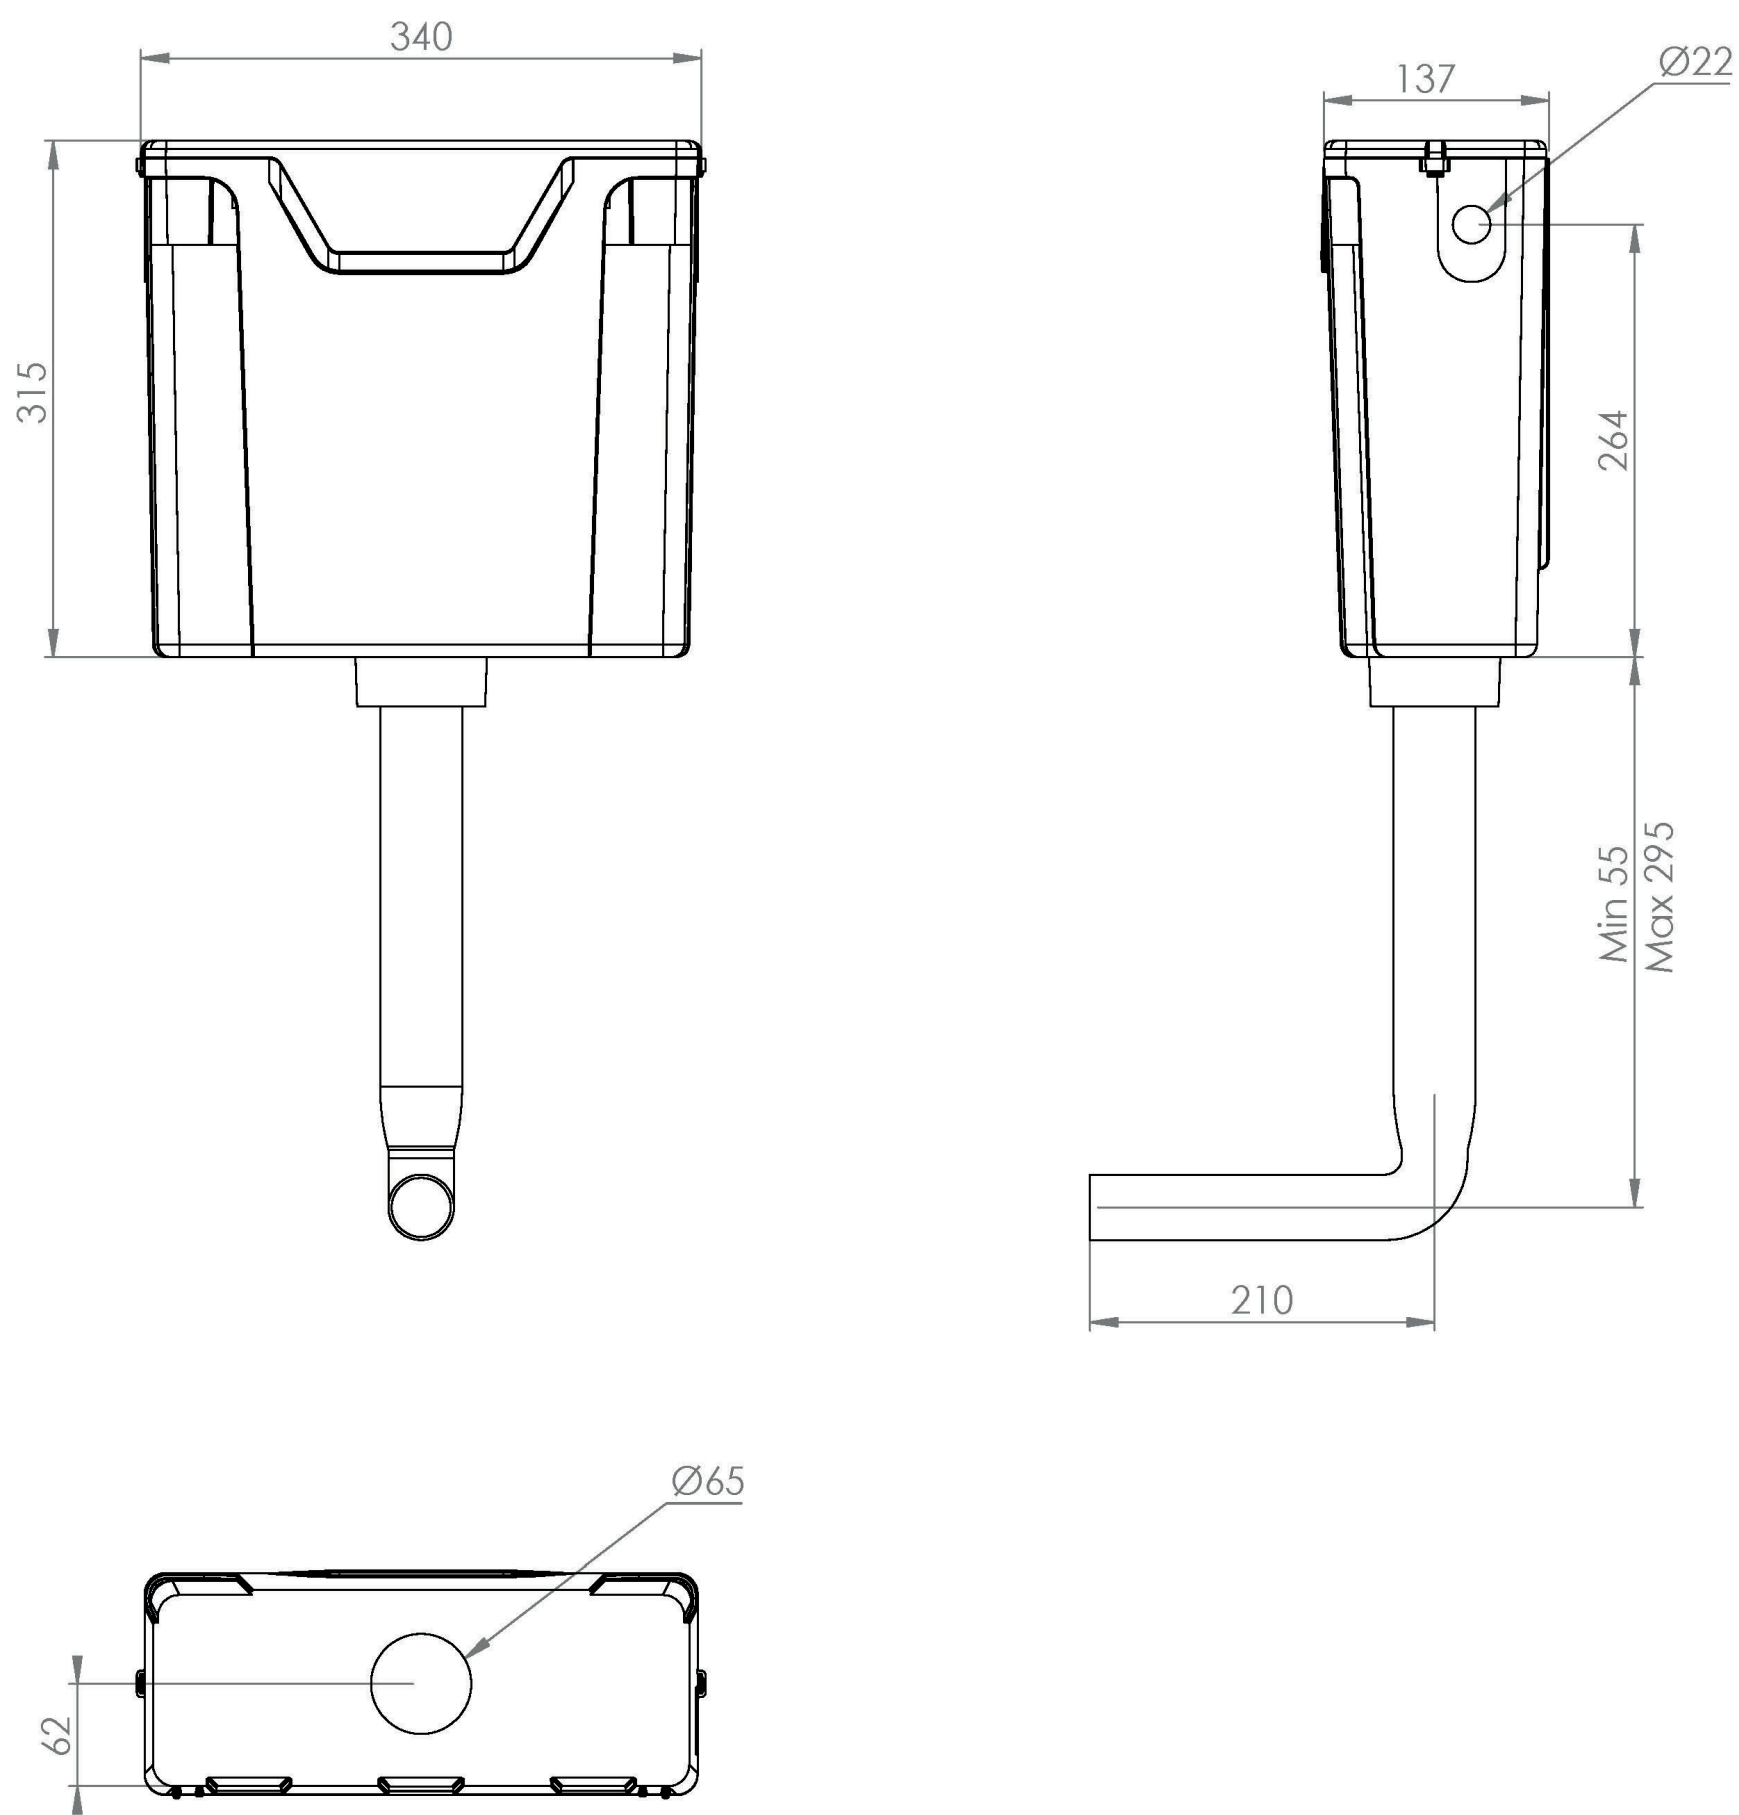

TECHNICAL DRAWING

Saneux reserves the right to alter the specifications and product range without prior notice. Dimensions are given as a guide only. Dimensions should not be used for surrounding furniture, fixtures and fittings until the product is on site.

<https://saneux.com/products/flushe-20-slimline-dual-flush-concealed-cistern>