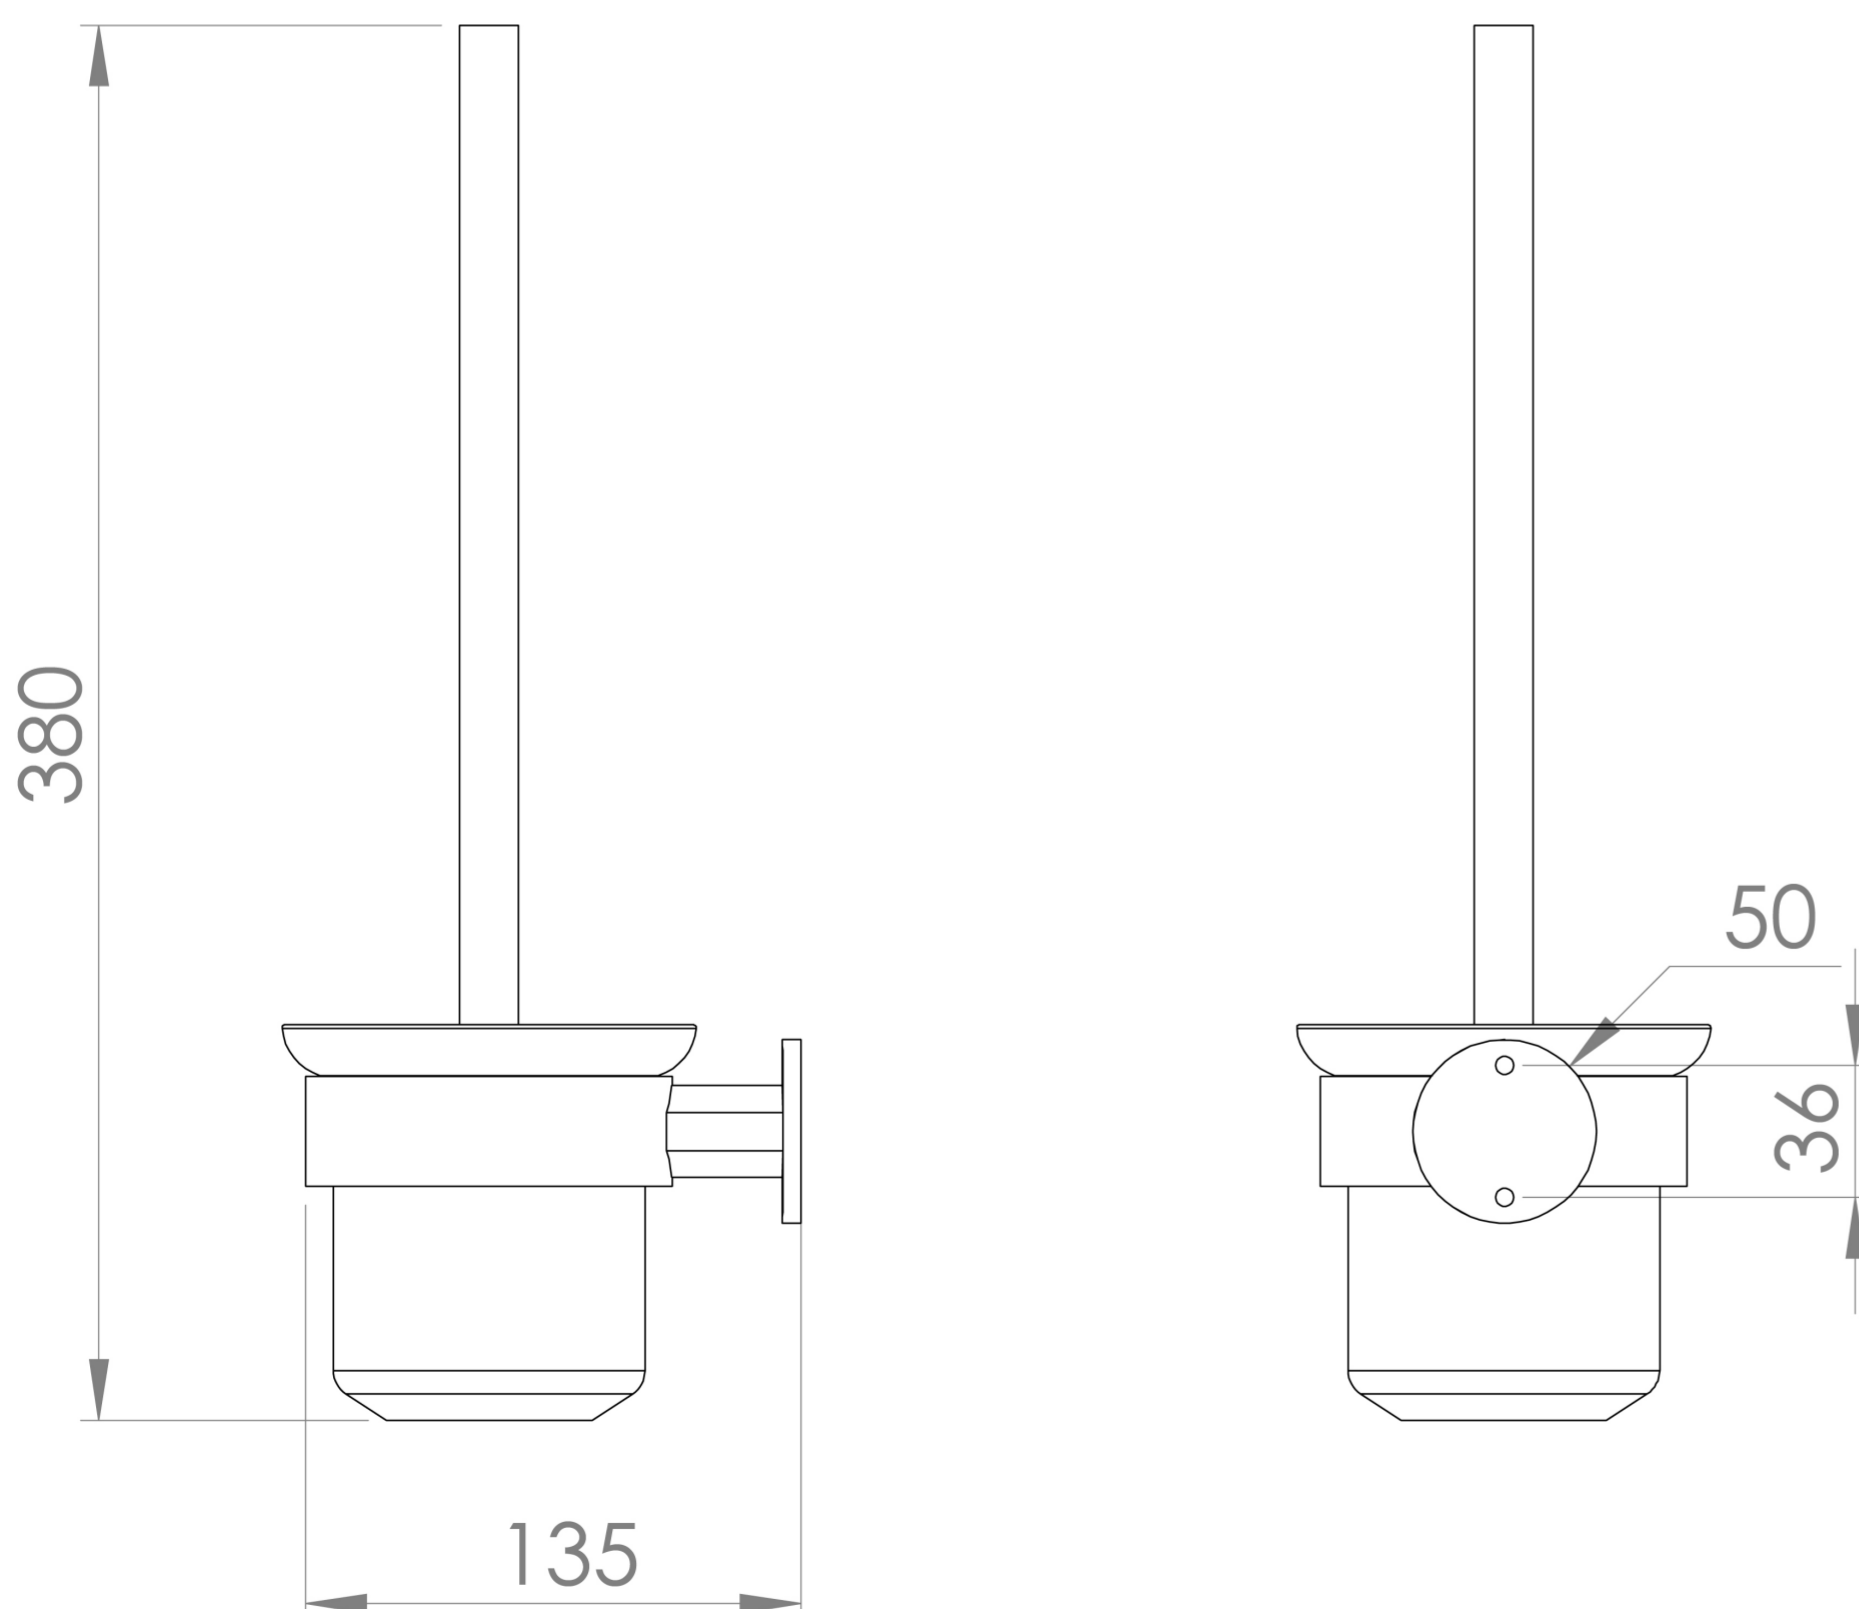

# CROMWELL TOILET BRUSH & HOLDER - CHROME

## PRODUCT INFORMATION

<b>Finish:</b>	Chrome
<b>Height:</b>	380mm
<b>Depth:</b>	135mm
<b>Material</b>	Brass
<b>Weight</b>	1.05kg
<b>Guarantee</b>	5 years

**Product Code:** CR310

## DESCRIPTION

The basis for the design of the CROMWELL collection was to emulate a strong, traditional style of brassware that has contemporary elements to fit in with modern day interiors. The accessories will be the perfect finishing touches needed to complete your bathroom look.

This toilet brush and holder along with the full selection of CROMWELL accessories are the perfect finishing touches in creating your dream traditional bathroom. It is wall mounted and comes with a frosted glass holder.