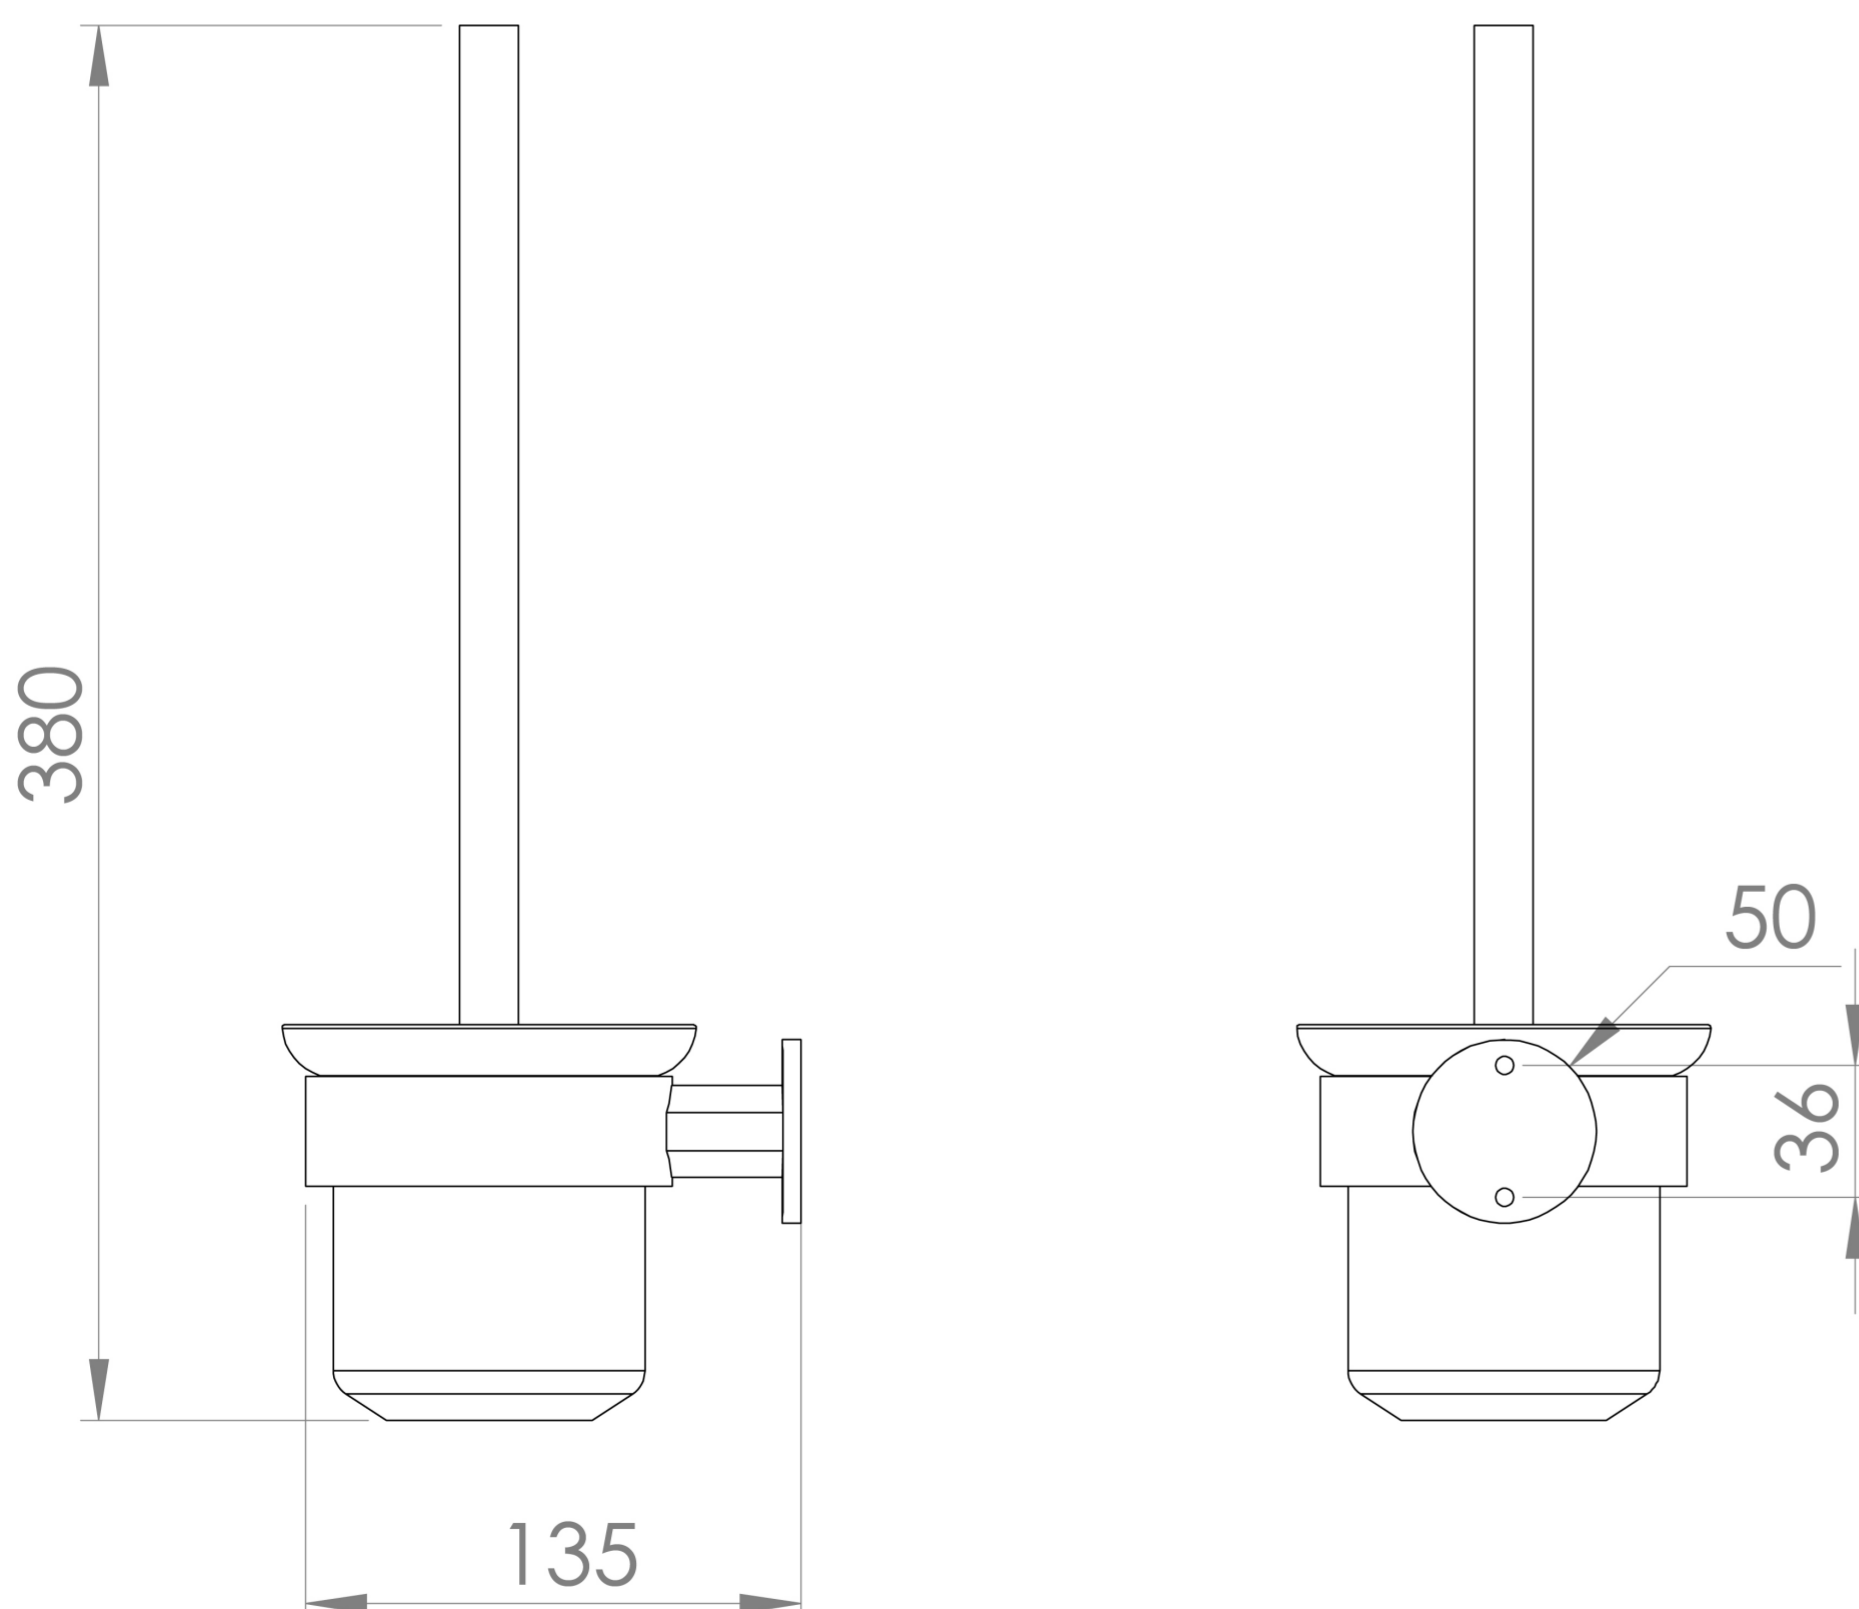

CROMWELL TOILET BRUSH & HOLDER - CHROME

PRODUCT INFORMATION

Finish:	Chrome
Height:	380mm
Depth:	135mm
Material	Brass
Weight	1.05kg
Guarantee	5 years

Product Code: CR310

DESCRIPTION

The basis for the design of the CROMWELL collection was to emulate a strong, traditional style of brassware that has contemporary elements to fit in with modern day interiors. The accessories will be the perfect finishing touches needed to complete your bathroom look.

This toilet brush and holder along with the full selection of CROMWELL accessories are the perfect finishing touches in creating your dream traditional bathroom. It is wall mounted and comes with a frosted glass holder.

TECHNICAL DRAWING