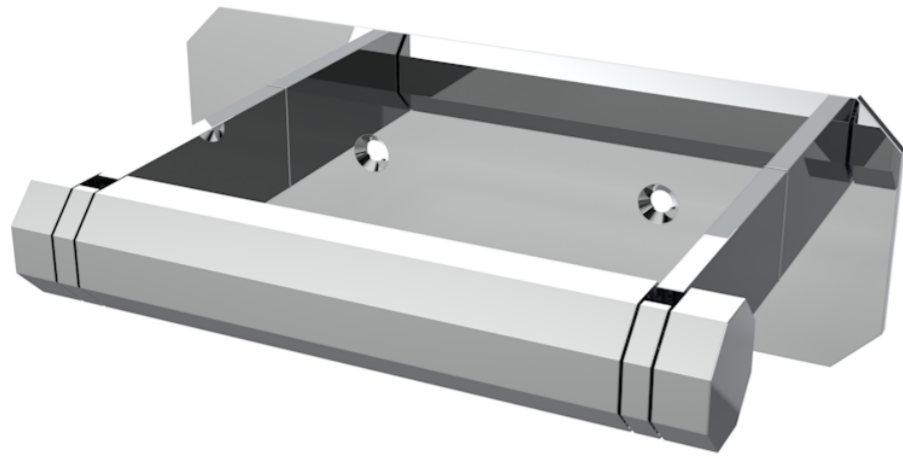

CROMWELL TOILET ROLL HOLDER - CHROME

PRODUCT INFORMATION

| | |
|------------------|---------|
| Finish: | Chrome |
| Height: | 60mm |
| Width: | 170mm |
| Depth: | 55mm |
| Material | Brass |
| Weight | 0.85kg |
| Guarantee | 5 years |

Product Code: CR260

DESCRIPTION

The basis for the design of the CROMWELL collection was to emulate a strong, traditional style of brassware that has contemporary elements to fit in with modern day interiors. The accessories will be the perfect finishing touches needed to complete your bathroom look.

This toilet roll holder has one plate to securely fix it to the wall, so it can work in a variety of bathrooms. The holder itself snugly clips into the brackets so it is quick and easy to replace your toilet paper. Simply lift it up, remove and replace the roll, and clip it back into the brackets.