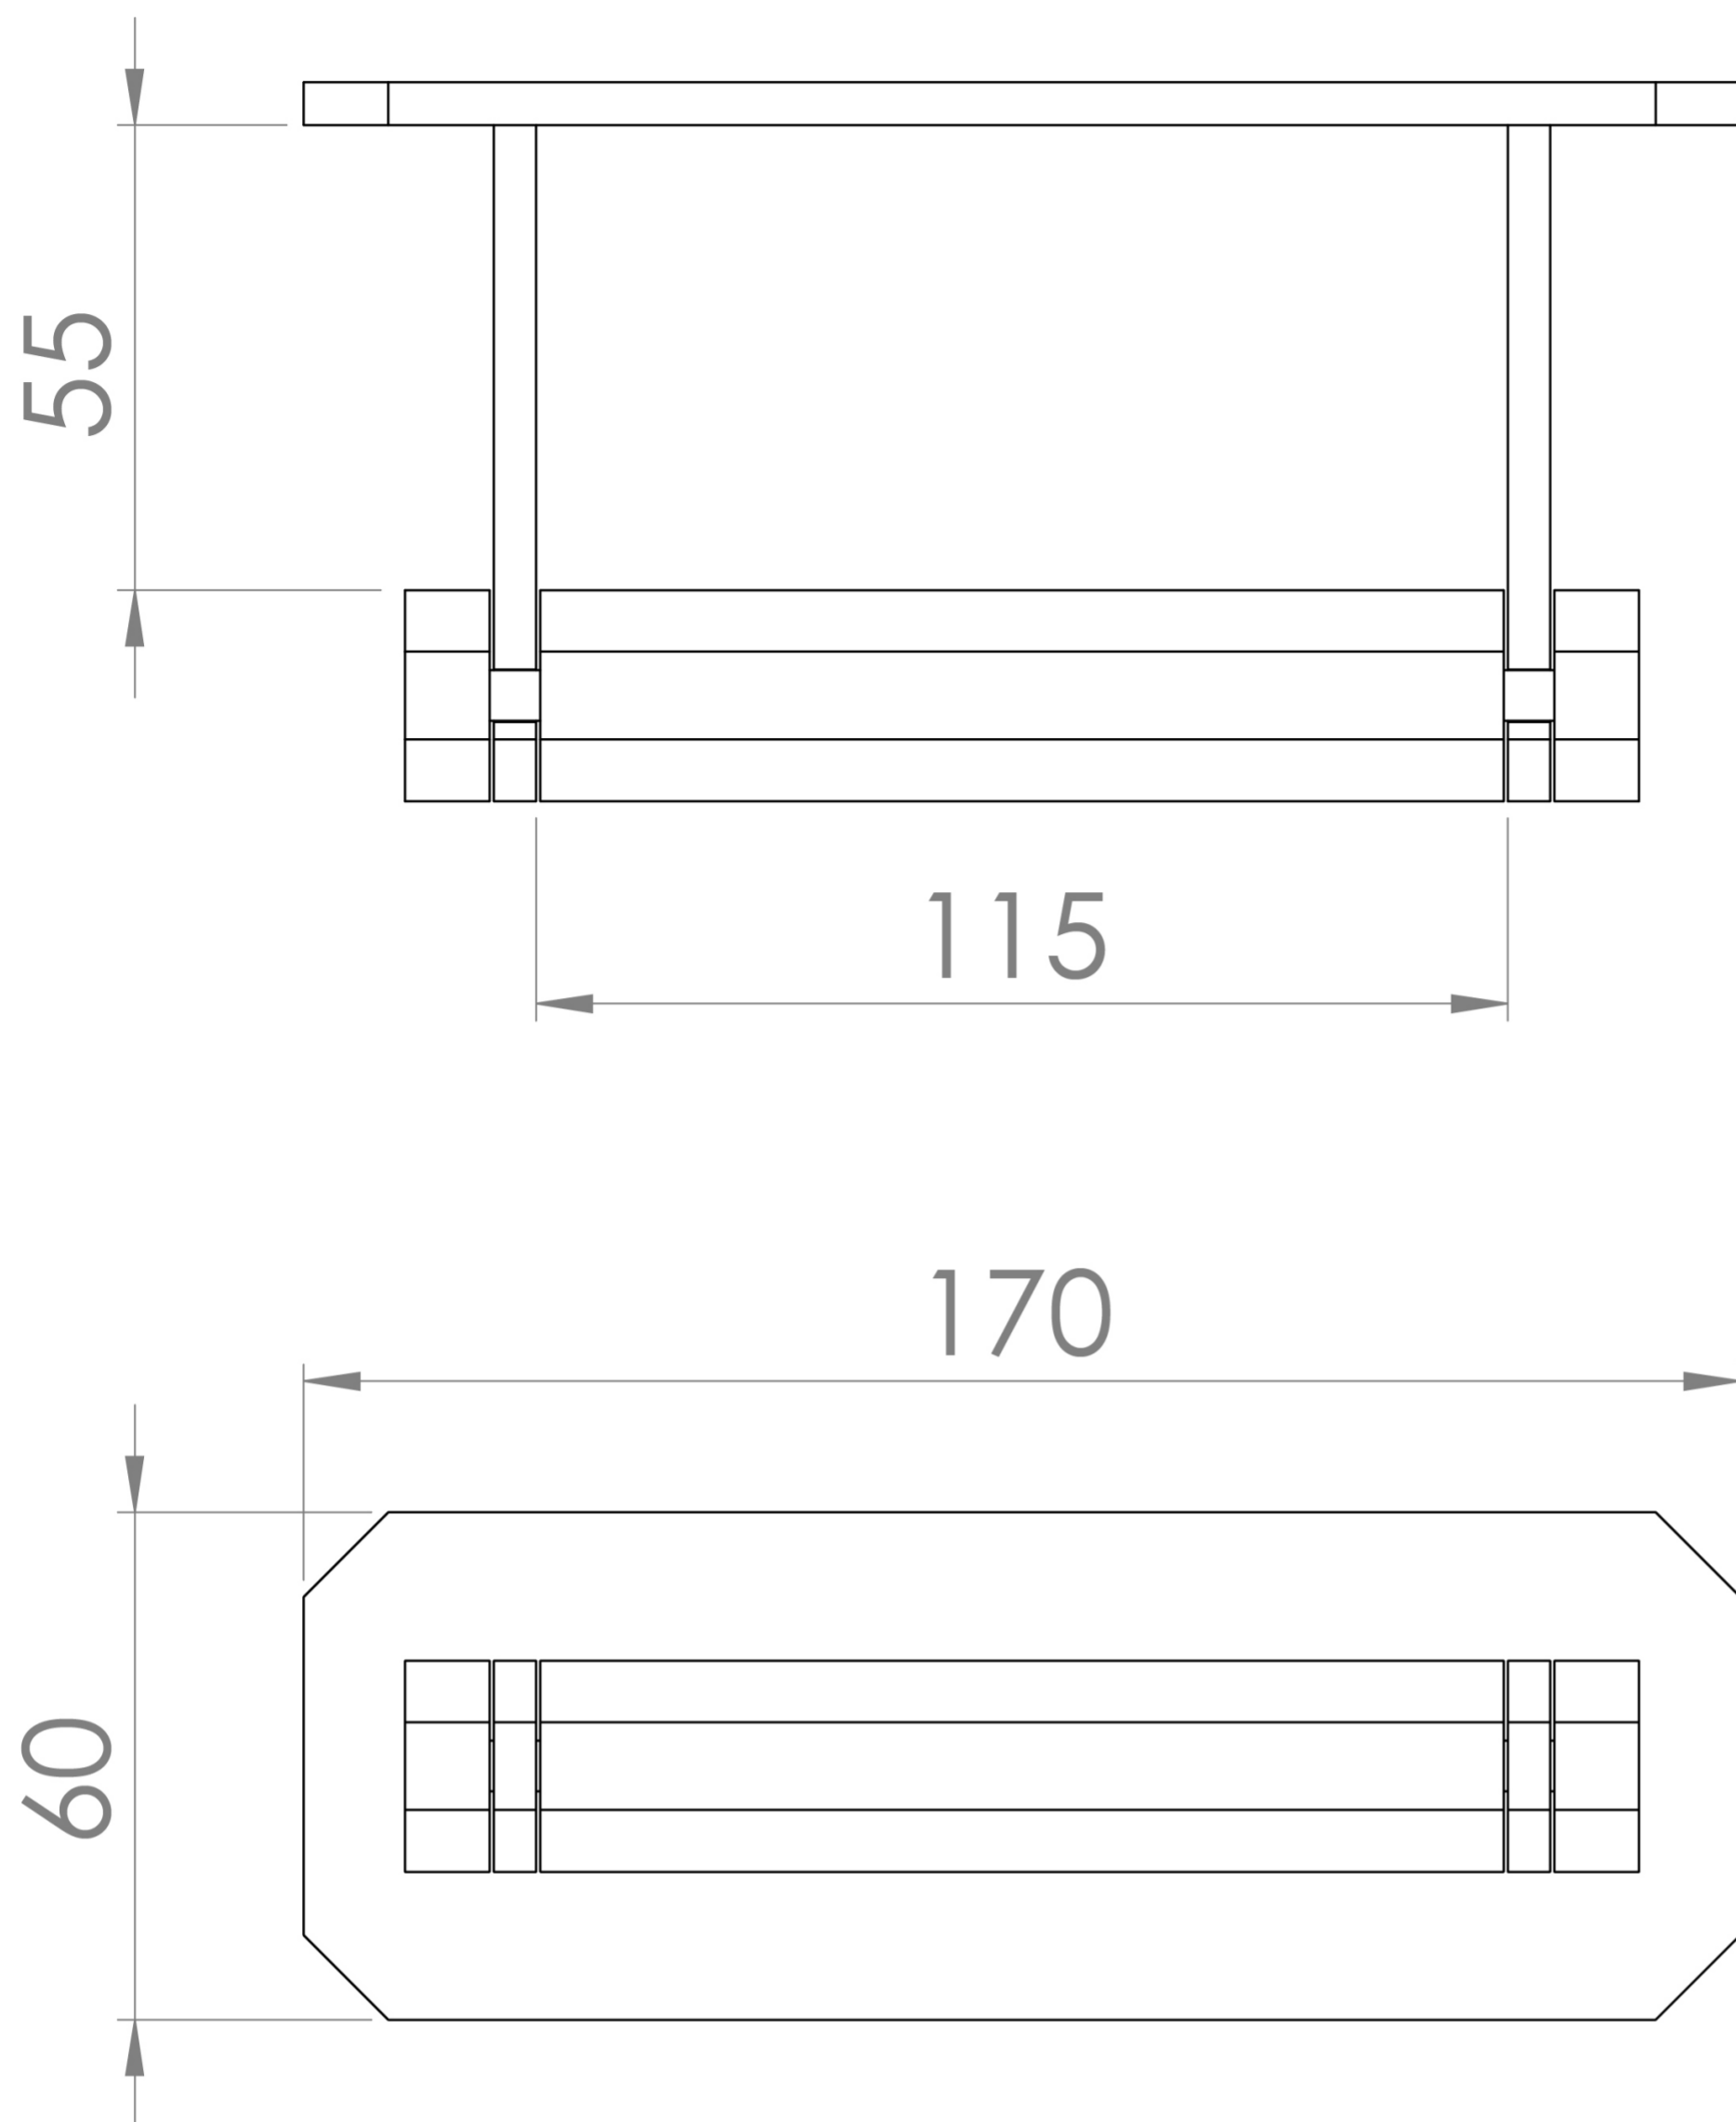

TECHNICAL DRAWING

Saneux reserves the right to alter the specifications and product range without prior notice. Dimensions are given as a guide only. Dimensions should not be used for surrounding furniture, fixtures and fittings until the product is on site.

<https://saneux.com/products/cromwell-toilet-roll-holder-chrome>