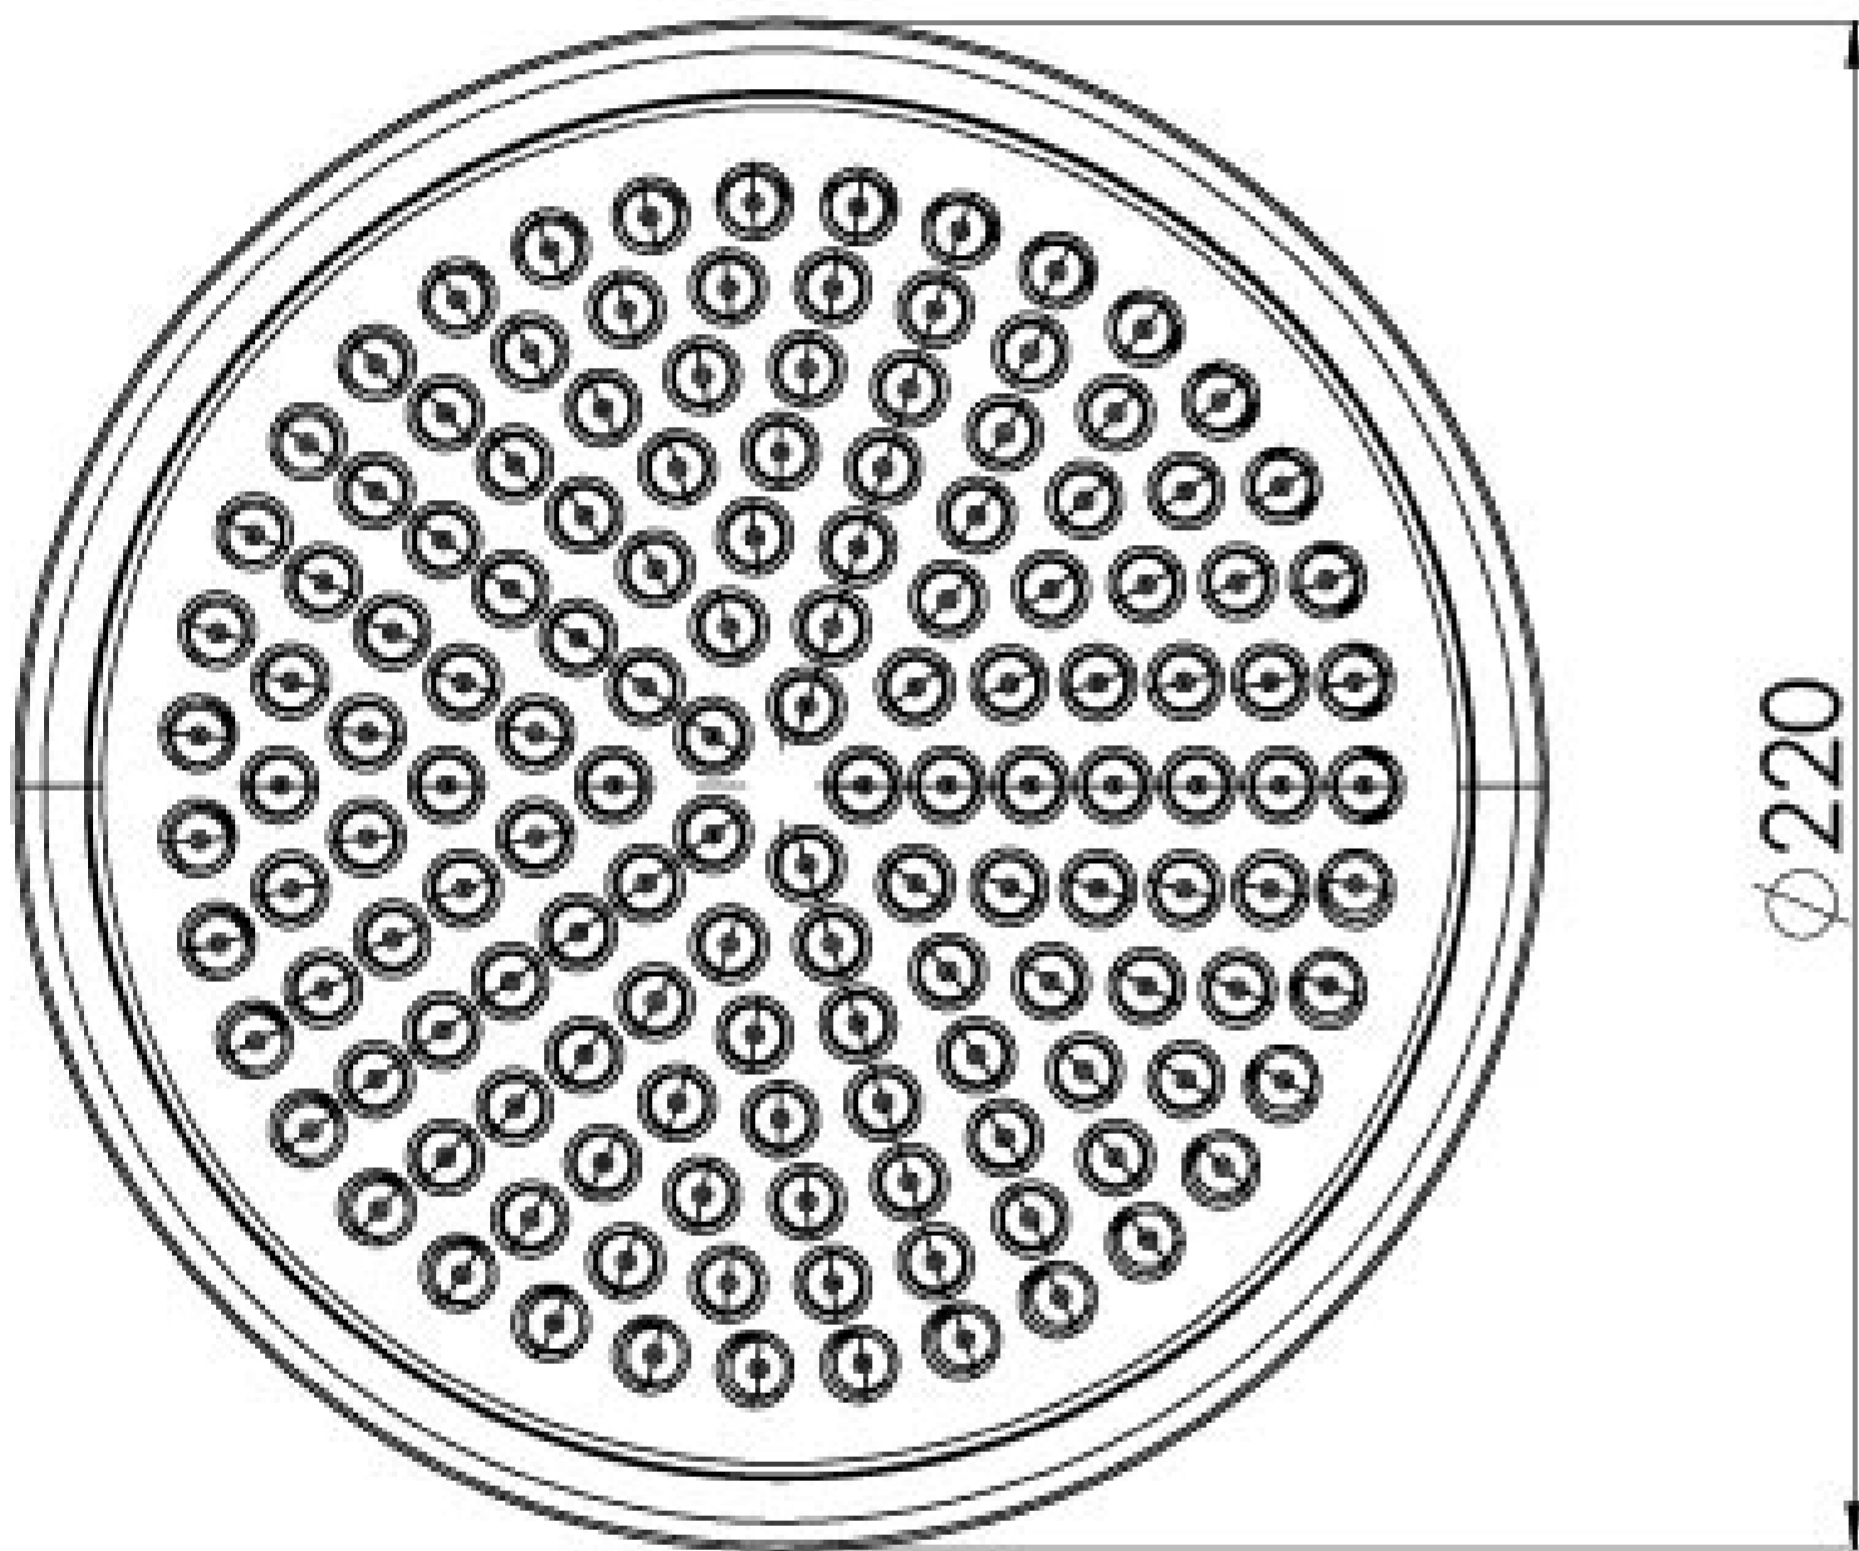

CROMWELL 220MM SHOWER HEAD - CHROME

Product Code: CR224

PRODUCT INFORMATION

Finish:	Chrome
Height:	78mm
Width:	220mm
Depth:	220mm
Material	Brass
Weight	Yeskg
Guarantee	5 years

DESCRIPTION

The basis for the design of the CROMWELL collection was to emulate a strong, traditional style of brassware that has contemporary elements to fit in with modern day interiors.

Step into a luxurious and relaxing shower by opting for this CROMWELL 220mm shower head in chrome. It works with the COS round ceiling mounted and wall mounted shower arms, and it has a swivel feature so you can change the direction of spray.

- 0.5 Bar - Flowrate: 4.4 l/min
- 1 Bar - Flowrate: 6.6 l/min
- 3 Bar - Flowrate: 12.4 l/min
- 5 Bar - Flowrate: 16.9 l/min

Saneux reserves the right to alter the specifications and product range without prior notice. Dimensions are given as a guide only. Dimensions should not be used for surrounding furniture, fixtures and fittings until the product is on site.