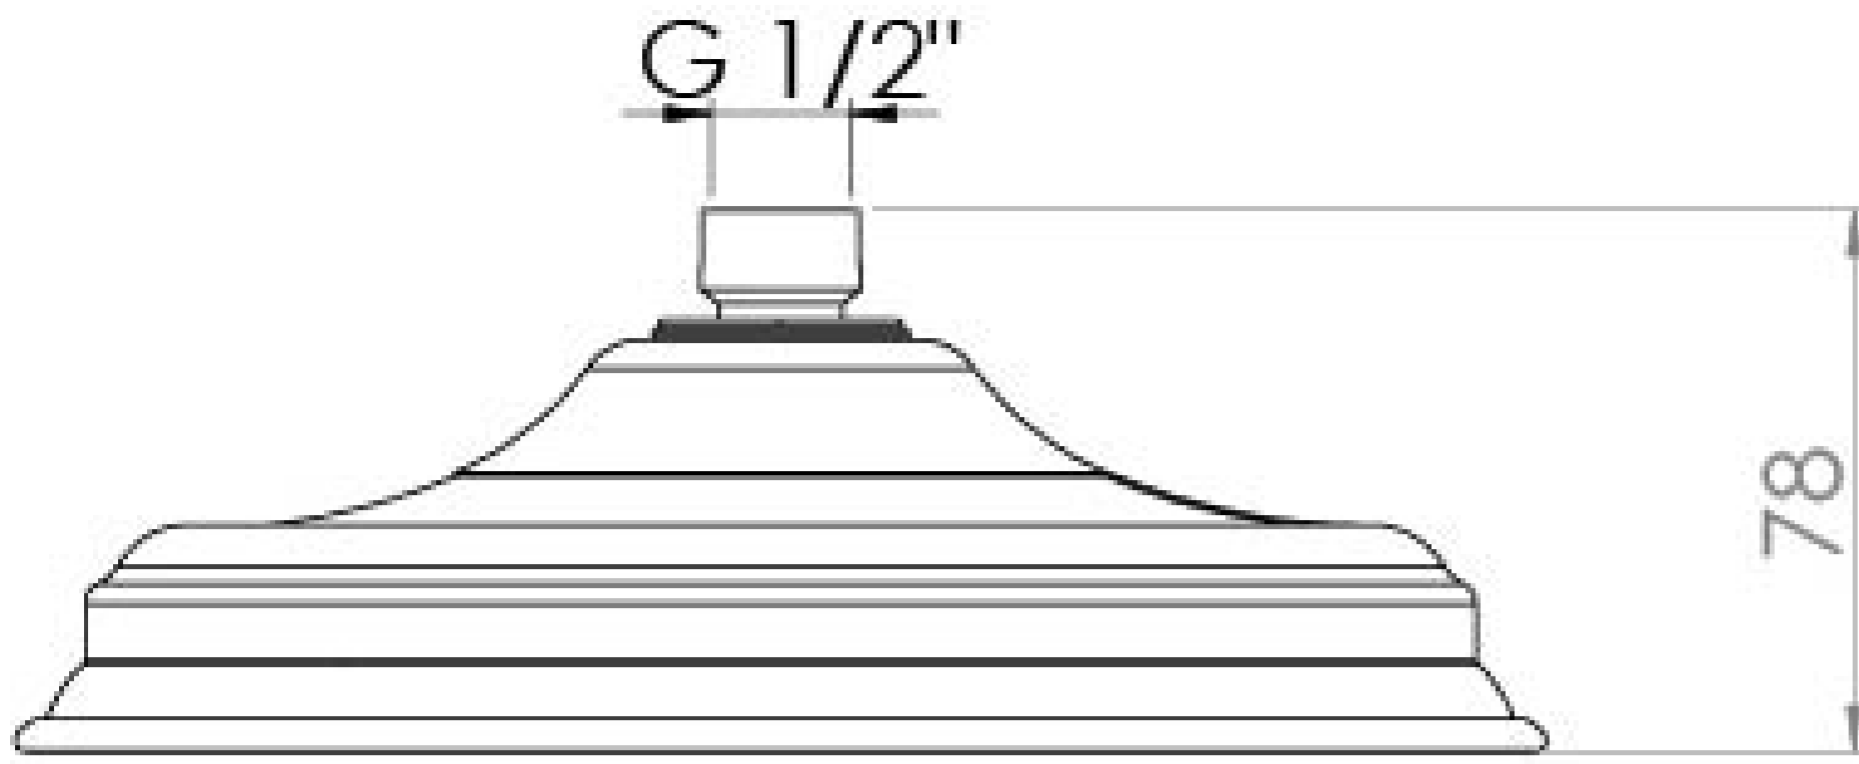

CROMWELL 220MM SHOWER HEAD - CHROME

Product Code: CR224

PRODUCT INFORMATION

Finish:	Chrome
Height:	78mm
Width:	220mm
Depth:	220mm
Material	Brass
Weight	Yeskg
Guarantee	5 years

DESCRIPTION

The basis for the design of the CROMWELL collection was to emulate a strong, traditional style of brassware that has contemporary elements to fit in with modern day interiors.

Step into a luxurious and relaxing shower by opting for this CROMWELL 220mm shower head in chrome. It works with the COS round ceiling mounted and wall mounted shower arms, and it has a swivel feature so you can change the direction of spray.

- 0.5 Bar - Flowrate: 4.4 l/min
- 1 Bar - Flowrate: 6.6 l/min
- 3 Bar - Flowrate: 12.4 l/min
- 5 Bar - Flowrate: 16.9 l/min

Saneux reserves the right to alter the specifications and product range without prior notice. Dimensions are given as a guide only. Dimensions should not be used for surrounding furniture, fixtures and fittings until the product is on site.