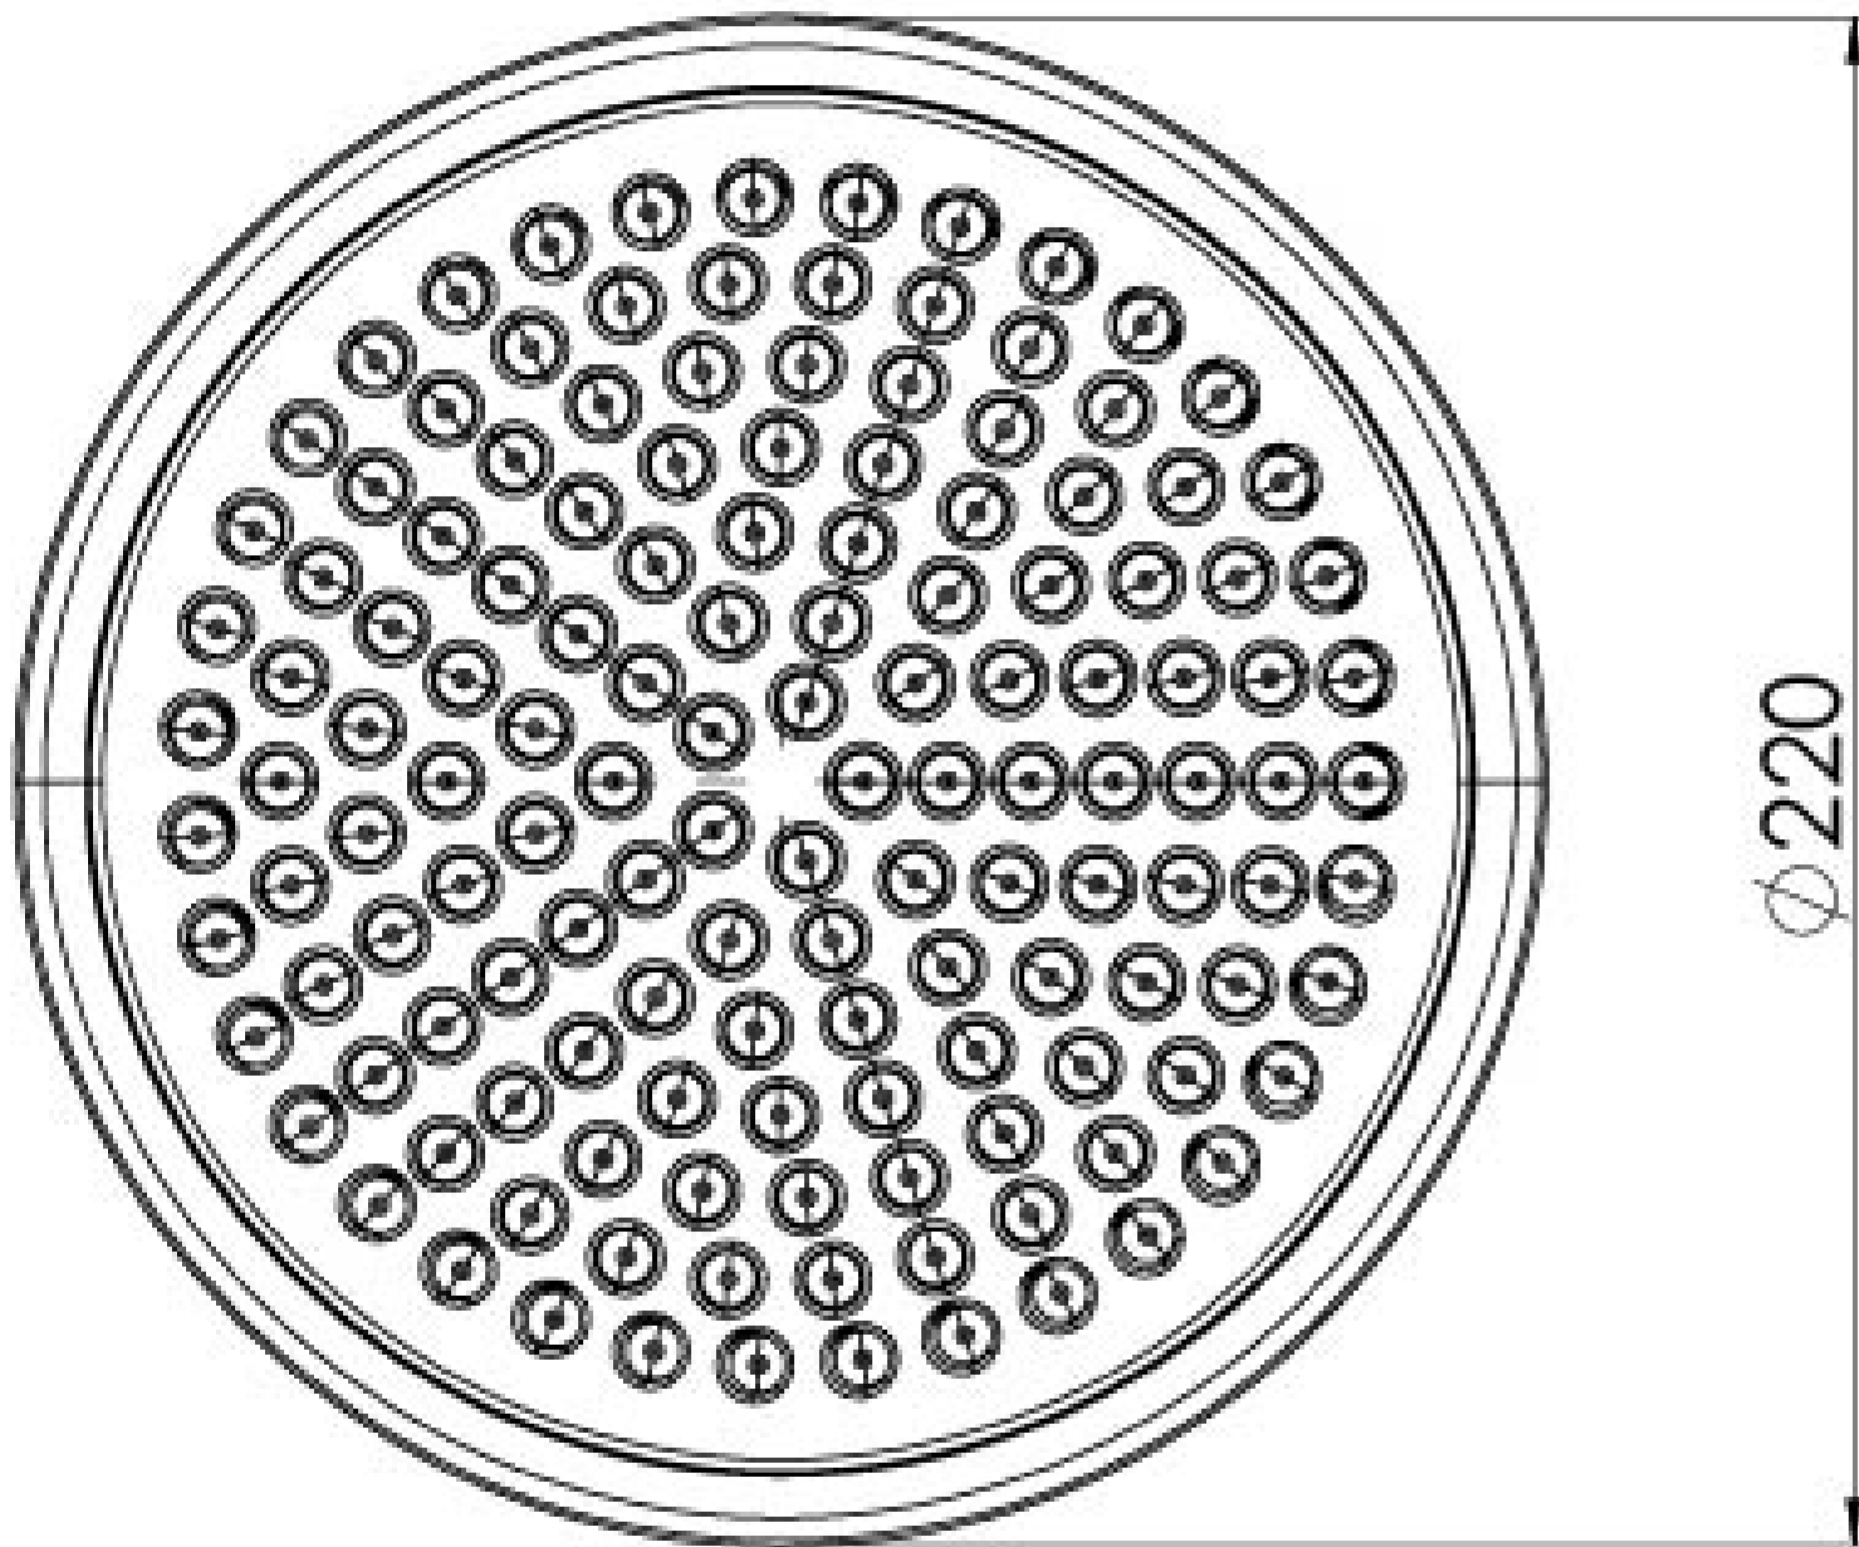

CROMWELL 220MM SHOWER HEAD - CHROME

Product Code: CR224

PRODUCT INFORMATION

Finish:	Chrome
Height:	78mm
Width:	220mm
Depth:	220mm
Material	Brass
Weight	Yeskg
Guarantee	5 years

DESCRIPTION

The basis for the design of the CROMWELL collection was to emulate a strong, traditional style of brassware that has contemporary elements to fit in with modern day interiors.

Step into a luxurious and relaxing shower by opting for this CROMWELL 220mm shower head in chrome. It works with the COS round ceiling mounted and wall mounted shower arms, and it has a swivel feature so you can change the direction of spray.

- 0.5 Bar - Flowrate: 4.4 l/min
- 1 Bar - Flowrate: 6.6 l/min
- 3 Bar - Flowrate: 12.4 l/min
- 5 Bar - Flowrate: 16.9 l/min

Saneux reserves the right to alter the specifications and product range without prior notice. Dimensions are given as a guide only. Dimensions should not be used for surrounding furniture, fixtures and fittings until the product is on site.