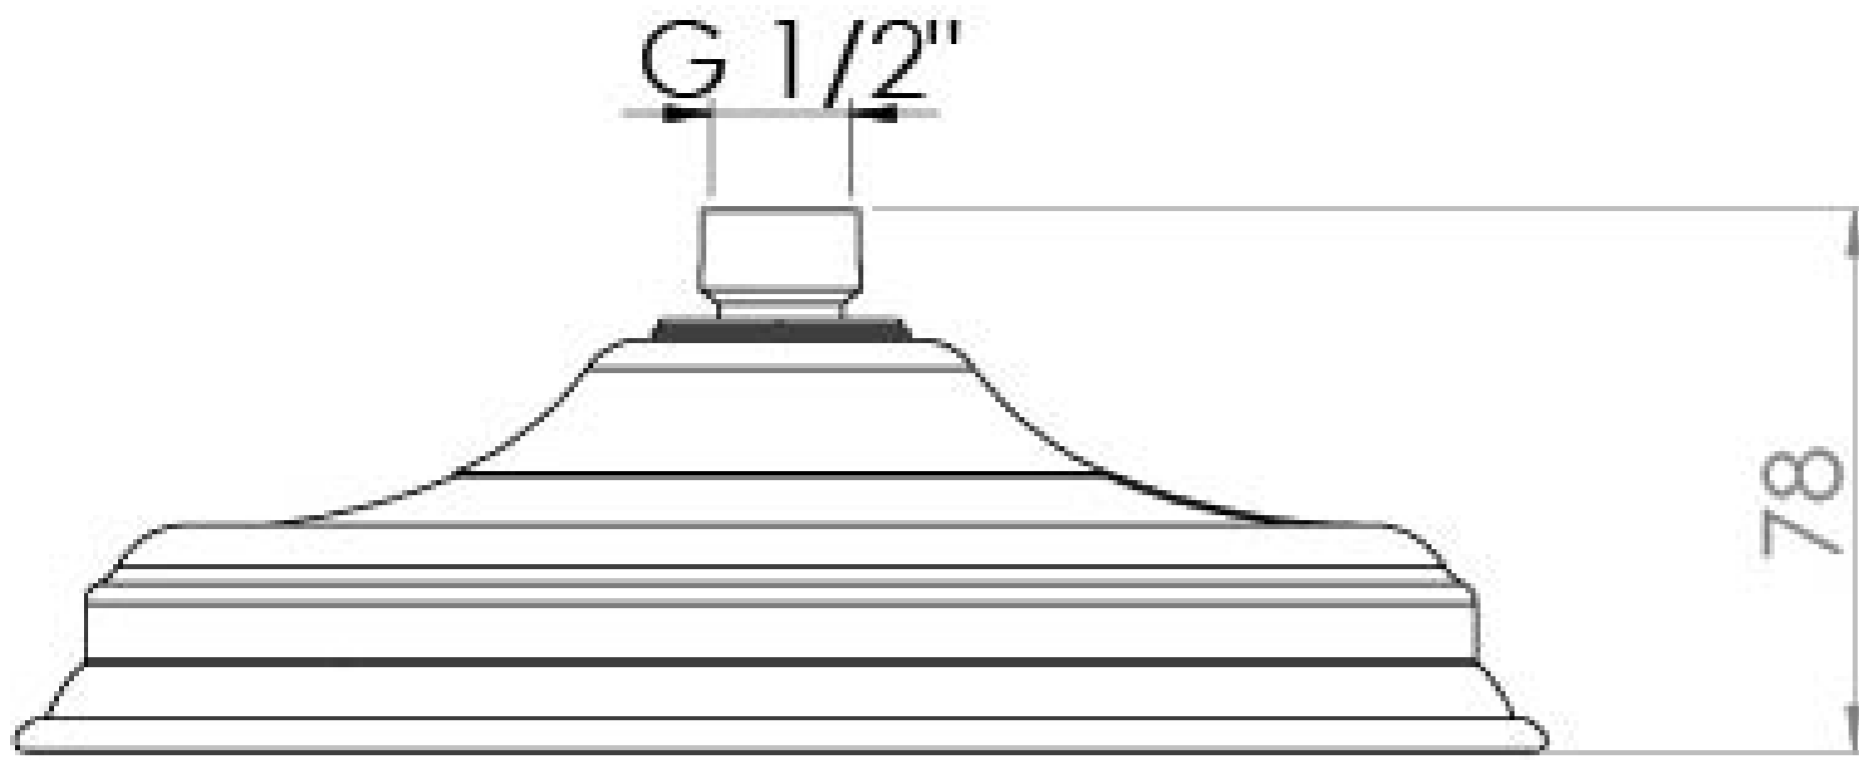

CROMWELL 220MM SHOWER HEAD - CHROME

Product Code: CR224

PRODUCT INFORMATION

Finish:	Chrome
Height:	78mm
Width:	220mm
Depth:	220mm
Material	Brass
Weight	Yeskg
Guarantee	5 years

DESCRIPTION

The basis for the design of the CROMWELL collection was to emulate a strong, traditional style of brassware that has contemporary elements to fit in with modern day interiors.

Step into a luxurious and relaxing shower by opting for this CROMWELL 220mm shower head in chrome. It works with the COS round ceiling mounted and wall mounted shower arms, and it has a swivel feature so you can change the direction of spray.

- 0.5 Bar - Flowrate: 4.4 l/min
- 1 Bar - Flowrate: 6.6 l/min
- 3 Bar - Flowrate: 12.4 l/min
- 5 Bar - Flowrate: 16.9 l/min

Saneux reserves the right to alter the specifications and product range without prior notice. Dimensions are given as a guide only. Dimensions should not be used for surrounding furniture, fixtures and fittings until the product is on site.