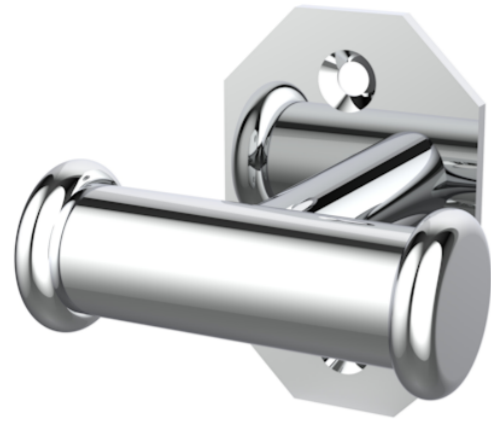

# CROMWELL DOUBLE ROBE HOOK - CHROME

## PRODUCT INFORMATION

<b>Finish:</b>	Chrome
<b>Height:</b>	60mm
<b>Width:</b>	60mm
<b>Depth:</b>	32.5mm
<b>Material:</b>	Brass
<b>Weight:</b>	0.26kg
<b>Guarantee:</b>	5 years

**Product Code:** CR190

## DESCRIPTION

The basis for the design of the CROMWELL collection was to emulate a strong, traditional style of brassware that has contemporary elements to fit in with modern day interiors. The accessories will be the perfect finishing touches needed to complete your bathroom look.

Choose this double robe hook in chrome for a classic style whether its purpose be for hanging your bath robe or towels.