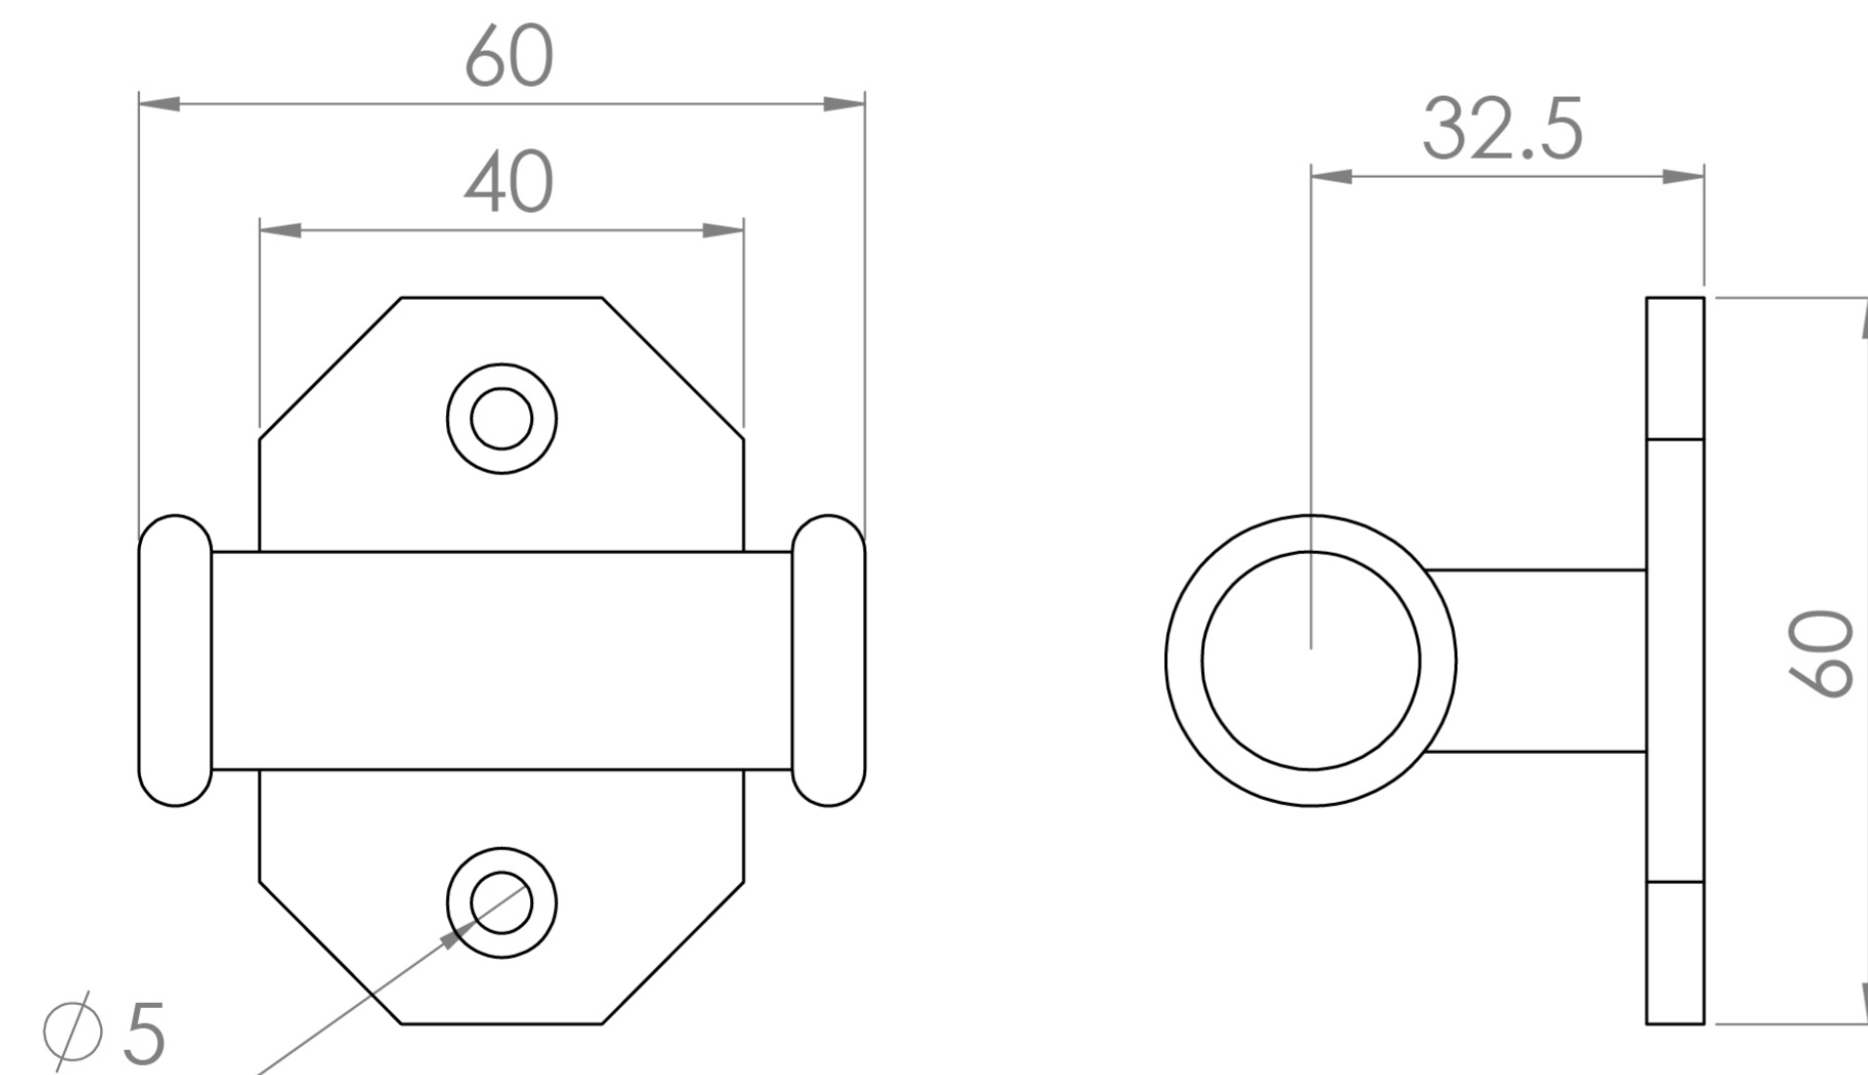

CROMWELL DOUBLE ROBE HOOK - CHROME

PRODUCT INFORMATION

Finish:	Chrome
Height:	60mm
Width:	60mm
Depth:	32.5mm
Material:	Brass
Weight:	0.26kg
Guarantee:	5 years

Product Code: CR190

DESCRIPTION

The basis for the design of the CROMWELL collection was to emulate a strong, traditional style of brassware that has contemporary elements to fit in with modern day interiors. The accessories will be the perfect finishing touches needed to complete your bathroom look.

Choose this double robe hook in chrome for a classic style whether its purpose be for hanging your bath robe or towels.

TECHNICAL DRAWING

Saneux reserves the right to alter the specifications and product range without prior notice. Dimensions are given as a guide only. Dimensions should not be used for surrounding furniture, fixtures and fittings until the product is on site.