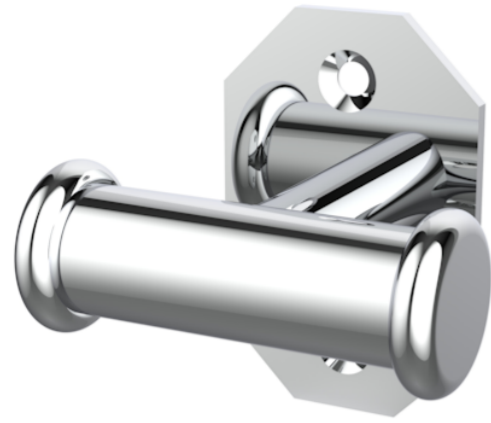

CROMWELL DOUBLE ROBE HOOK - CHROME

PRODUCT INFORMATION

Finish:	Chrome
Height:	60mm
Width:	60mm
Depth:	32.5mm
Material:	Brass
Weight:	0.26kg
Guarantee:	5 years

Product Code: CR190

DESCRIPTION

The basis for the design of the CROMWELL collection was to emulate a strong, traditional style of brassware that has contemporary elements to fit in with modern day interiors. The accessories will be the perfect finishing touches needed to complete your bathroom look.

Choose this double robe hook in chrome for a classic style whether its purpose be for hanging your bath robe or towels.

TECHNICAL DRAWING

Saneux reserves the right to alter the specifications and product range without prior notice. Dimensions are given as a guide only. Dimensions should not be used for surrounding furniture, fixtures and fittings until the product is on site.