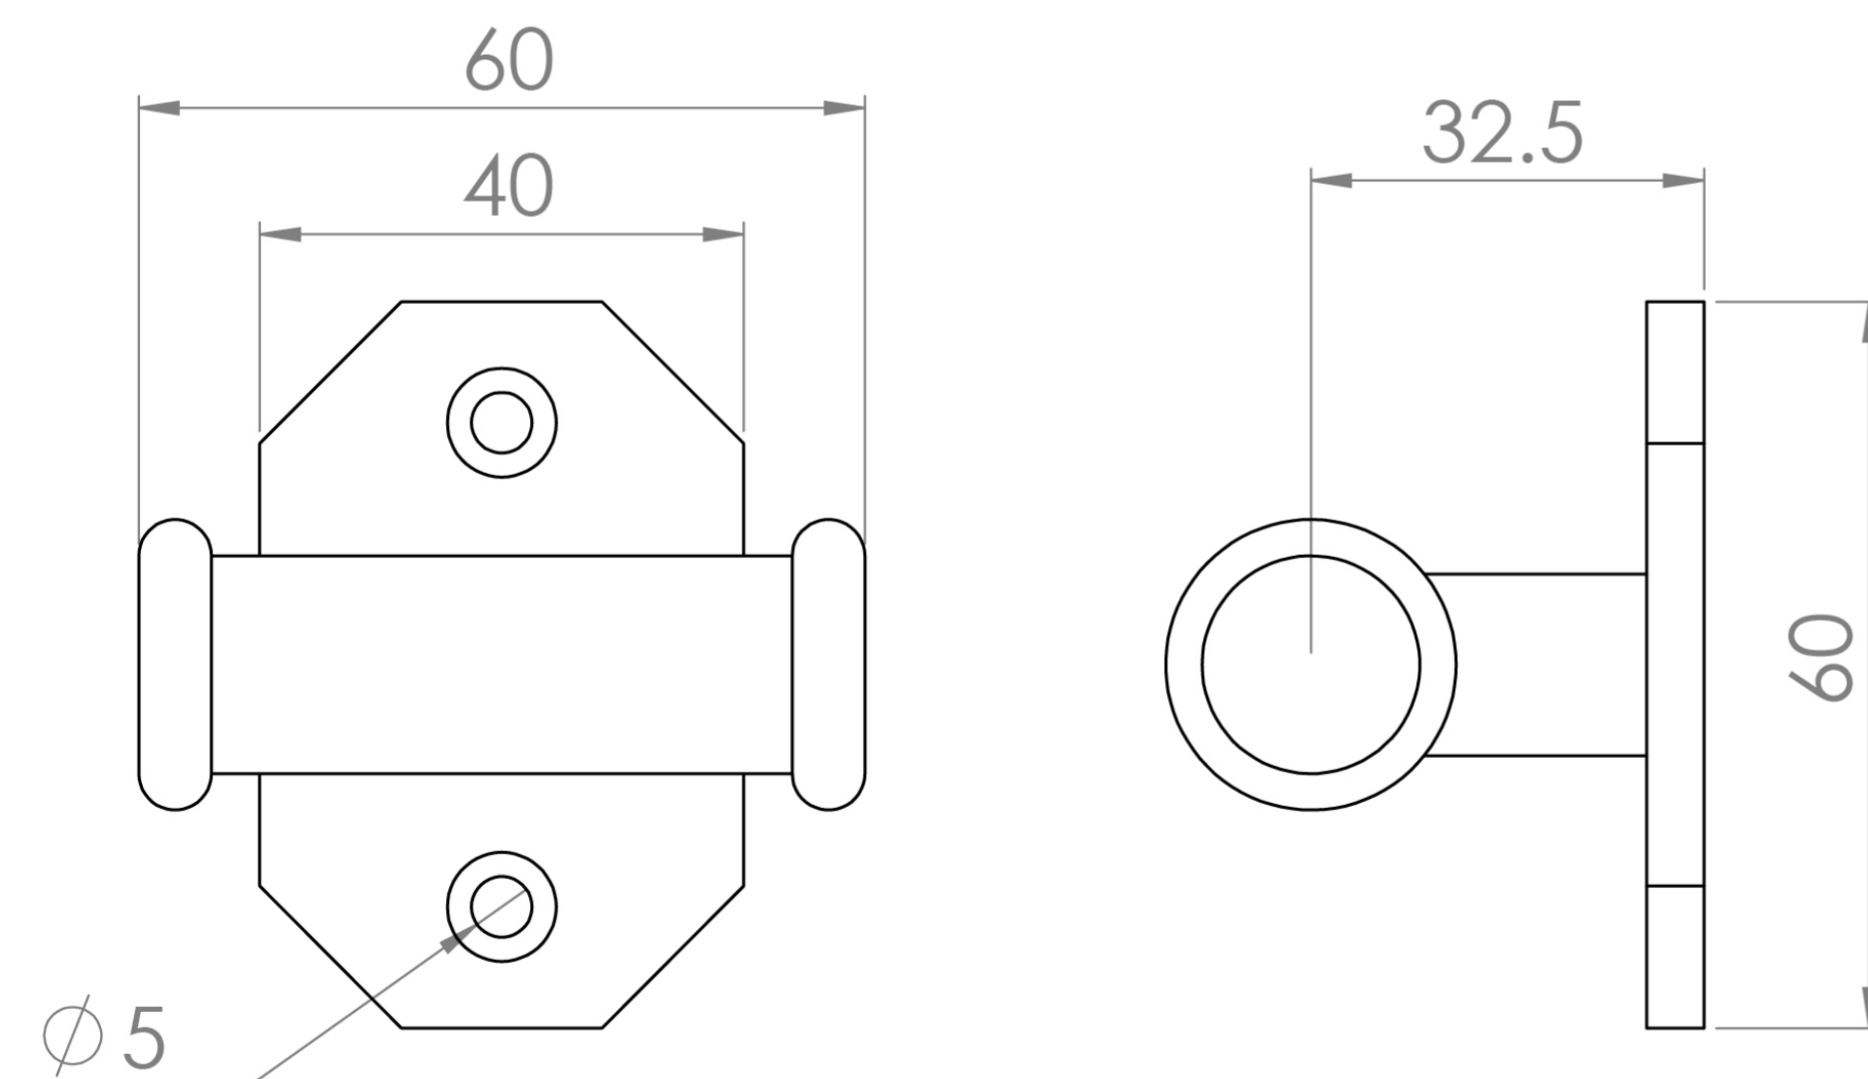

CROMWELL DOUBLE ROBE HOOK - CHROME

PRODUCT INFORMATION

Finish:	Chrome
Height:	60mm
Width:	60mm
Depth:	32.5mm
Material:	Brass
Weight:	0.26kg
Guarantee:	5 years

Product Code: CR190

DESCRIPTION

The basis for the design of the CROMWELL collection was to emulate a strong, traditional style of brassware that has contemporary elements to fit in with modern day interiors. The accessories will be the perfect finishing touches needed to complete your bathroom look.

Choose this double robe hook in chrome for a classic style whether its purpose be for hanging your bath robe or towels.

TECHNICAL DRAWING

Saneux reserves the right to alter the specifications and product range without prior notice. Dimensions are given as a guide only. Dimensions should not be used for surrounding furniture, fixtures and fittings until the product is on site.