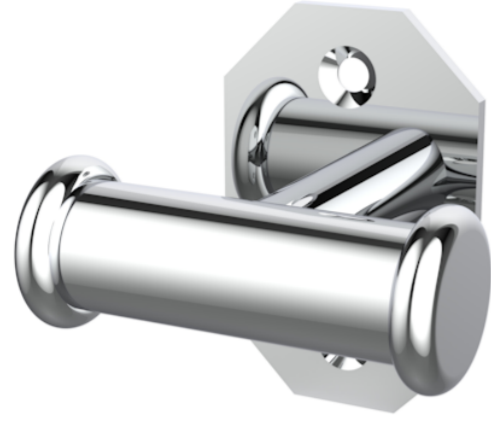

CROMWELL DOUBLE ROBE HOOK - CHROME

PRODUCT INFORMATION

Finish:	Chrome
Height:	60mm
Width:	60mm
Depth:	32.5mm
Material:	Brass
Weight:	0.26kg
Guarantee:	5 years

Product Code: CR190

DESCRIPTION

The basis for the design of the CROMWELL collection was to emulate a strong, traditional style of brassware that has contemporary elements to fit in with modern day interiors. The accessories will be the perfect finishing touches needed to complete your bathroom look.

Choose this double robe hook in chrome for a classic style whether its purpose be for hanging your bath robe or towels.

TECHNICAL DRAWING

Saneux reserves the right to alter the specifications and product range without prior notice. Dimensions are given as a guide only. Dimensions should not be used for surrounding furniture, fixtures and fittings until the product is on site.