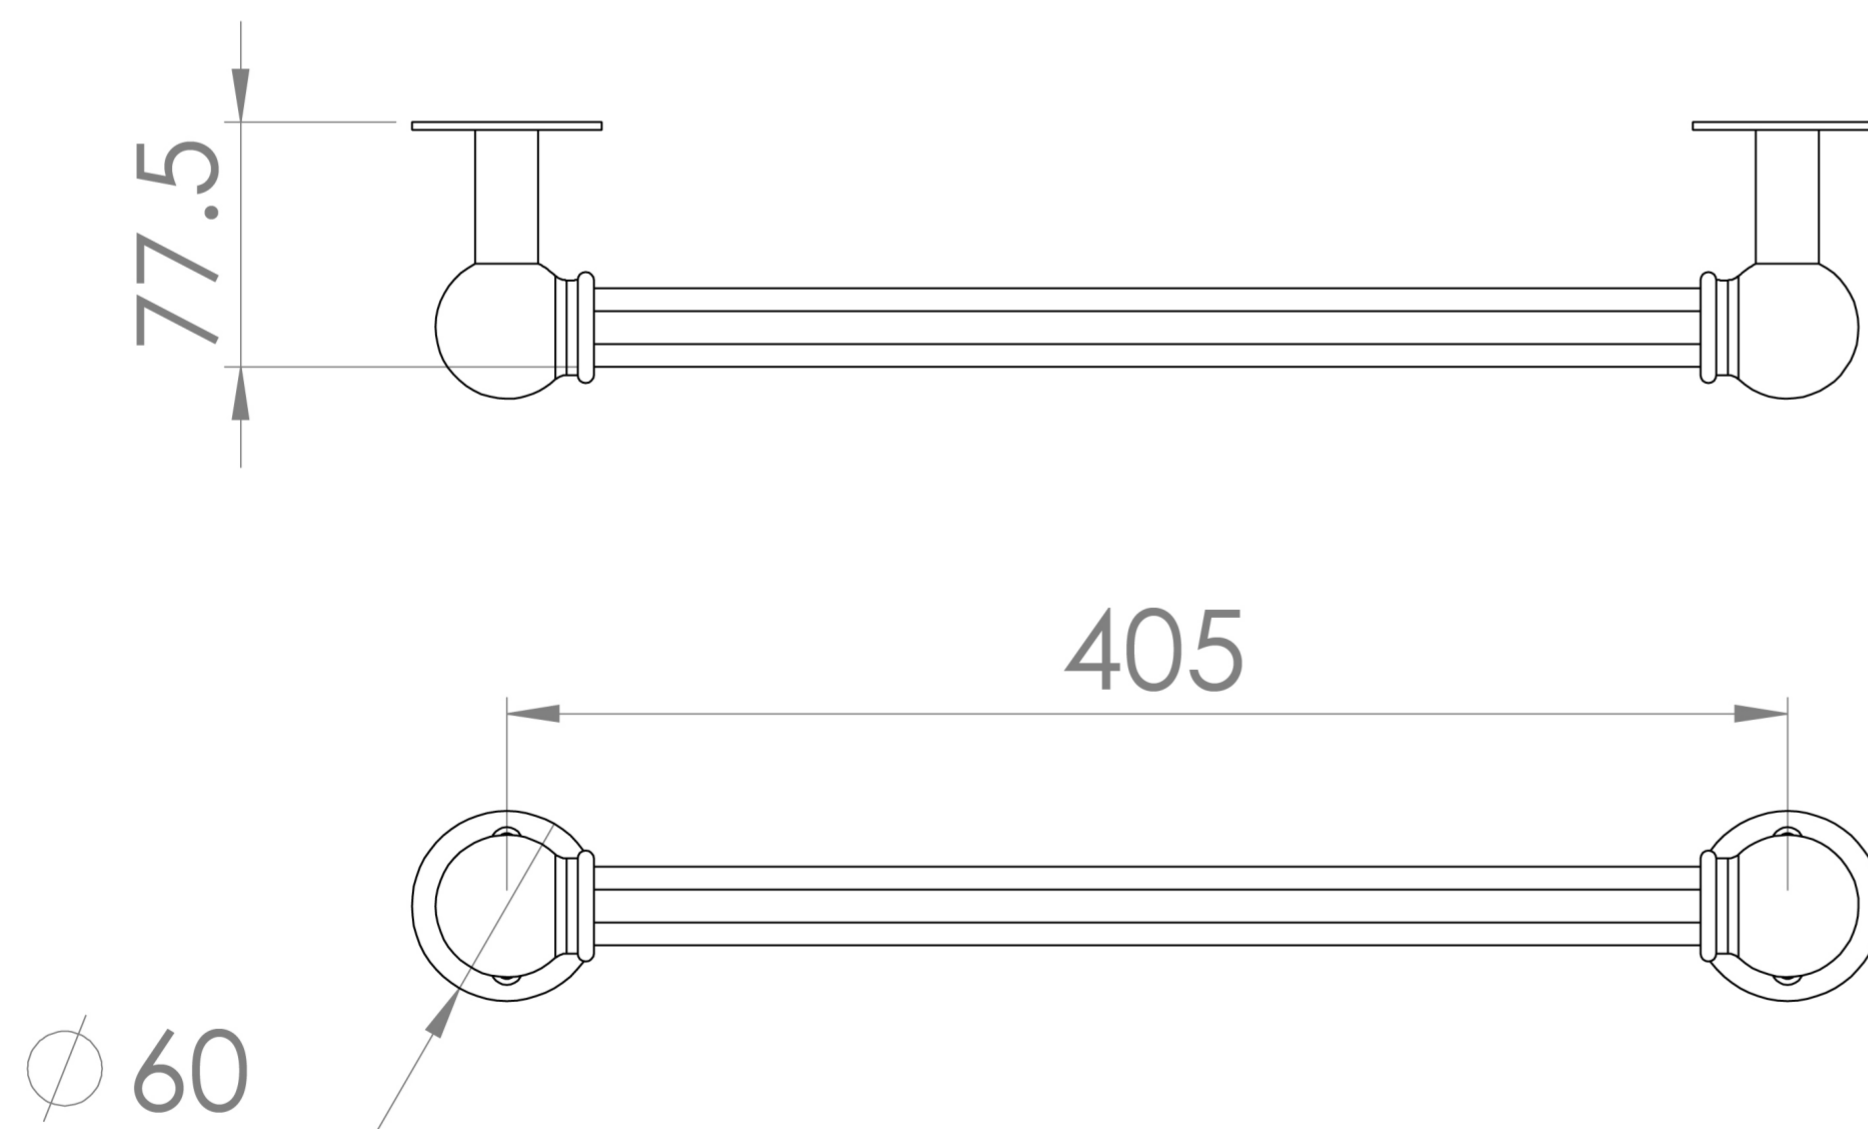

CROMWELL 40CM TOWEL RAIL - CHROME

PRODUCT INFORMATION

Finish:	Chrome
Height:	60mm
Width:	405mm
Depth:	77.5mm
Material:	Brass
Weight:	1.38kg
Guarantee:	5 years

Product Code: CR140

DESCRIPTION

The basis for the design of the CROMWELL collection was to emulate a strong, traditional style of brassware that has contemporary elements to fit in with modern day interiors. The accessories will be the perfect finishing touches needed to complete your bathroom look.

This 40cm towel rail in the CROMWELL collection will neatly display your towels and will match with the rest of the CROMWELL accessories.

TECHNICAL DRAWING

Saneux reserves the right to alter the specifications and product range without prior notice. Dimensions are given as a guide only. Dimensions should not be used for surrounding furniture, fixtures and fittings until the product is on site.