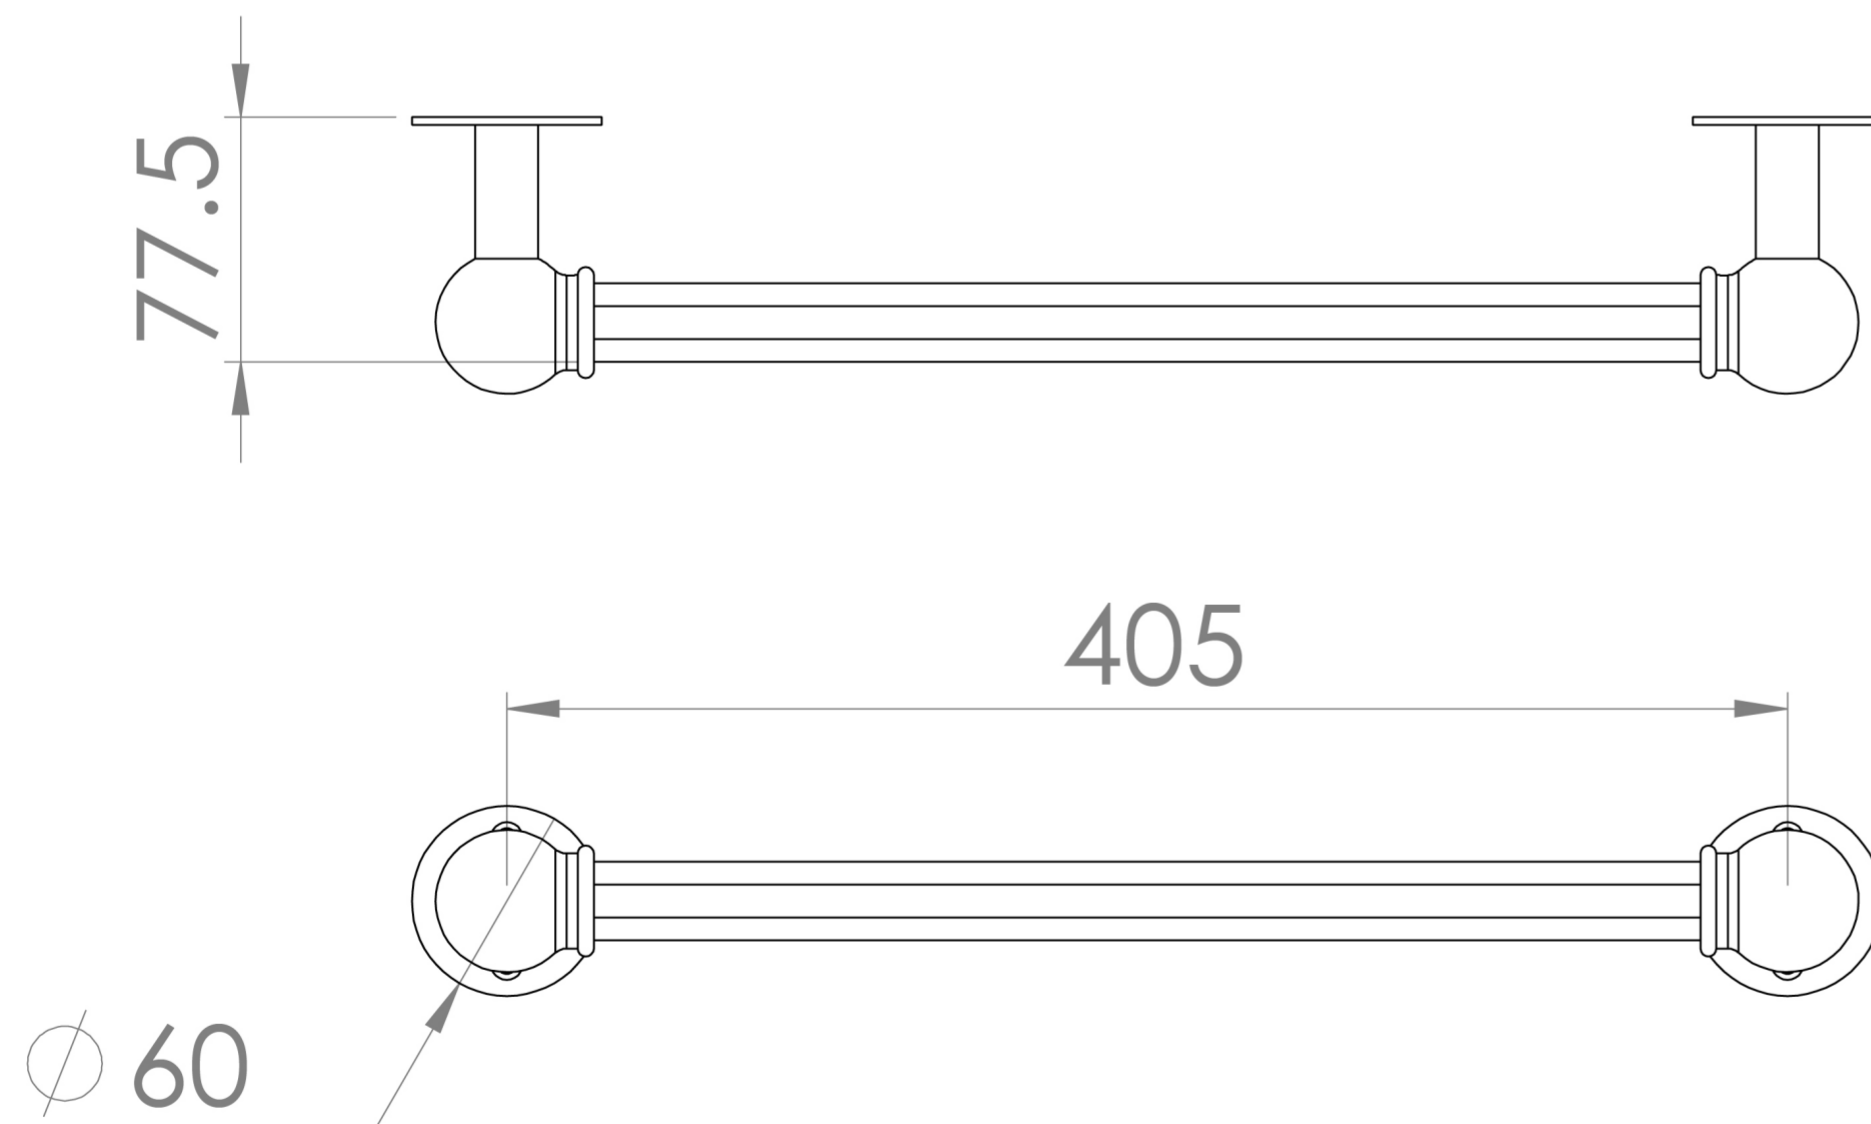

TECHNICAL DRAWING

Saneux reserves the right to alter the specifications and product range without prior notice. Dimensions are given as a guide only. Dimensions should not be used for surrounding furniture, fixtures and fittings until the product is on site.