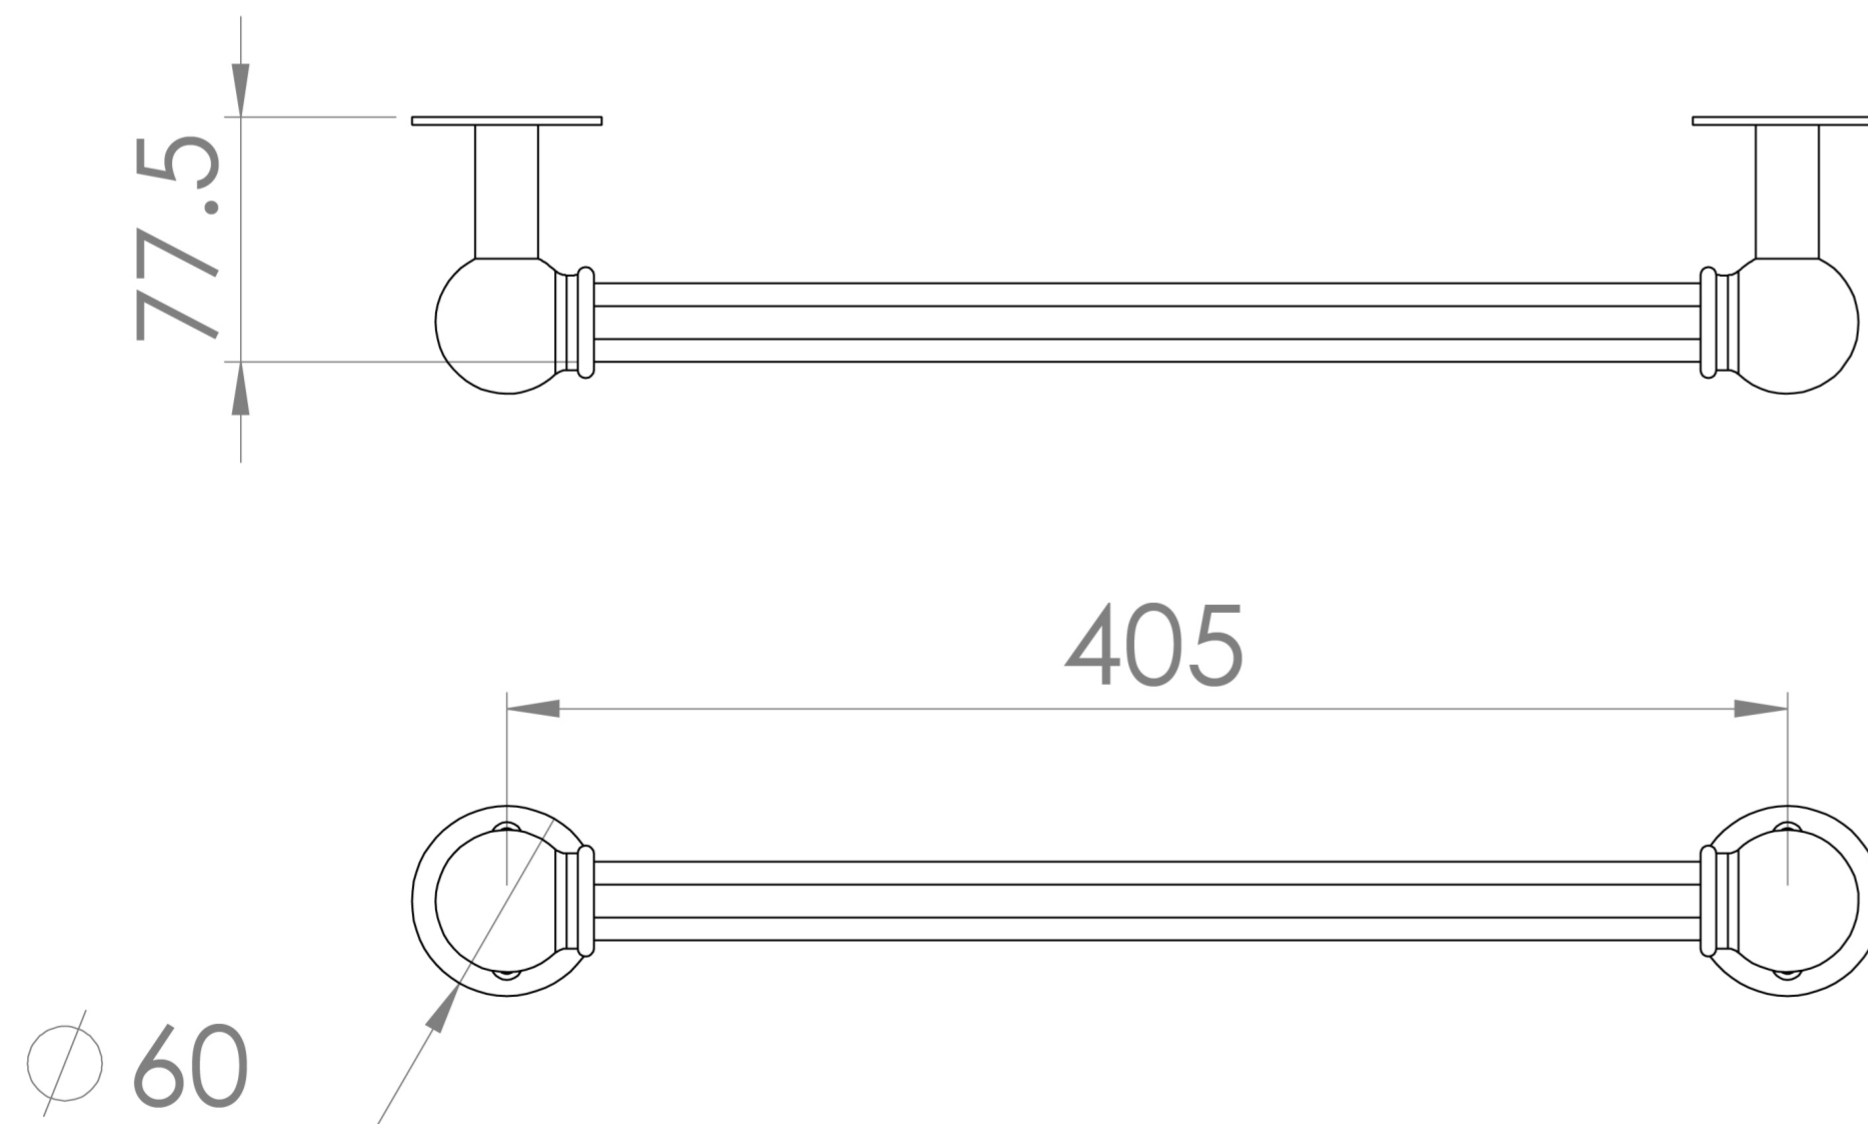

CROMWELL 40CM TOWEL RAIL - CHROME

PRODUCT INFORMATION

Finish:	Chrome
Height:	60mm
Width:	405mm
Depth:	77.5mm
Material:	Brass
Weight:	1.38kg
Guarantee:	5 years

Product Code: CR140

DESCRIPTION

The basis for the design of the CROMWELL collection was to emulate a strong, traditional style of brassware that has contemporary elements to fit in with modern day interiors. The accessories will be the perfect finishing touches needed to complete your bathroom look.

This 40cm towel rail in the CROMWELL collection will neatly display your towels and will match with the rest of the CROMWELL accessories.

TECHNICAL DRAWING

Saneux reserves the right to alter the specifications and product range without prior notice. Dimensions are given as a guide only. Dimensions should not be used for surrounding furniture, fixtures and fittings until the product is on site.