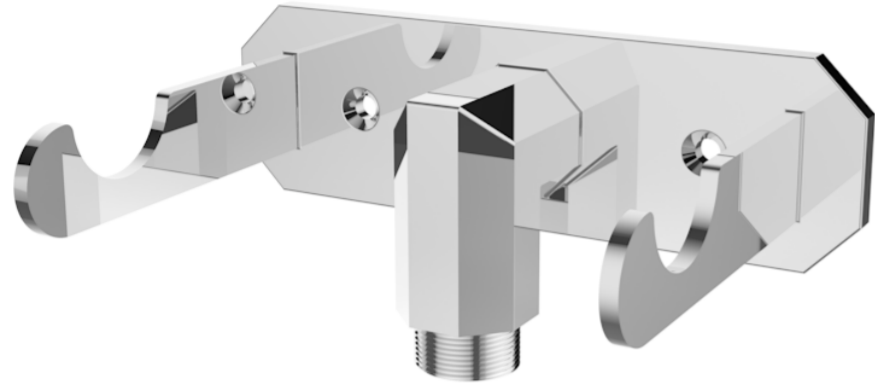

CROMWELL SHOWER OUTLET ELBOW & HOLDER - CHROME

PRODUCT INFORMATION

Finish:	Chrome
Height:	40mm
Width:	140mm
Depth:	80mm
Material	Brass
Weight	0.6kg

Product Code: CR034

DESCRIPTION

The basis for the design of the CROMWELL collection was to emulate a strong, traditional style of brassware that has contemporary elements to fit in with modern day interiors.

This CROMWELL shower outlet elbow & holder in chrome goes in line with our CROMWELL shower brassware products, and is to be paired with a handset and shower hose. It is wall mounted and will neatly hold your shower handset in the dock.