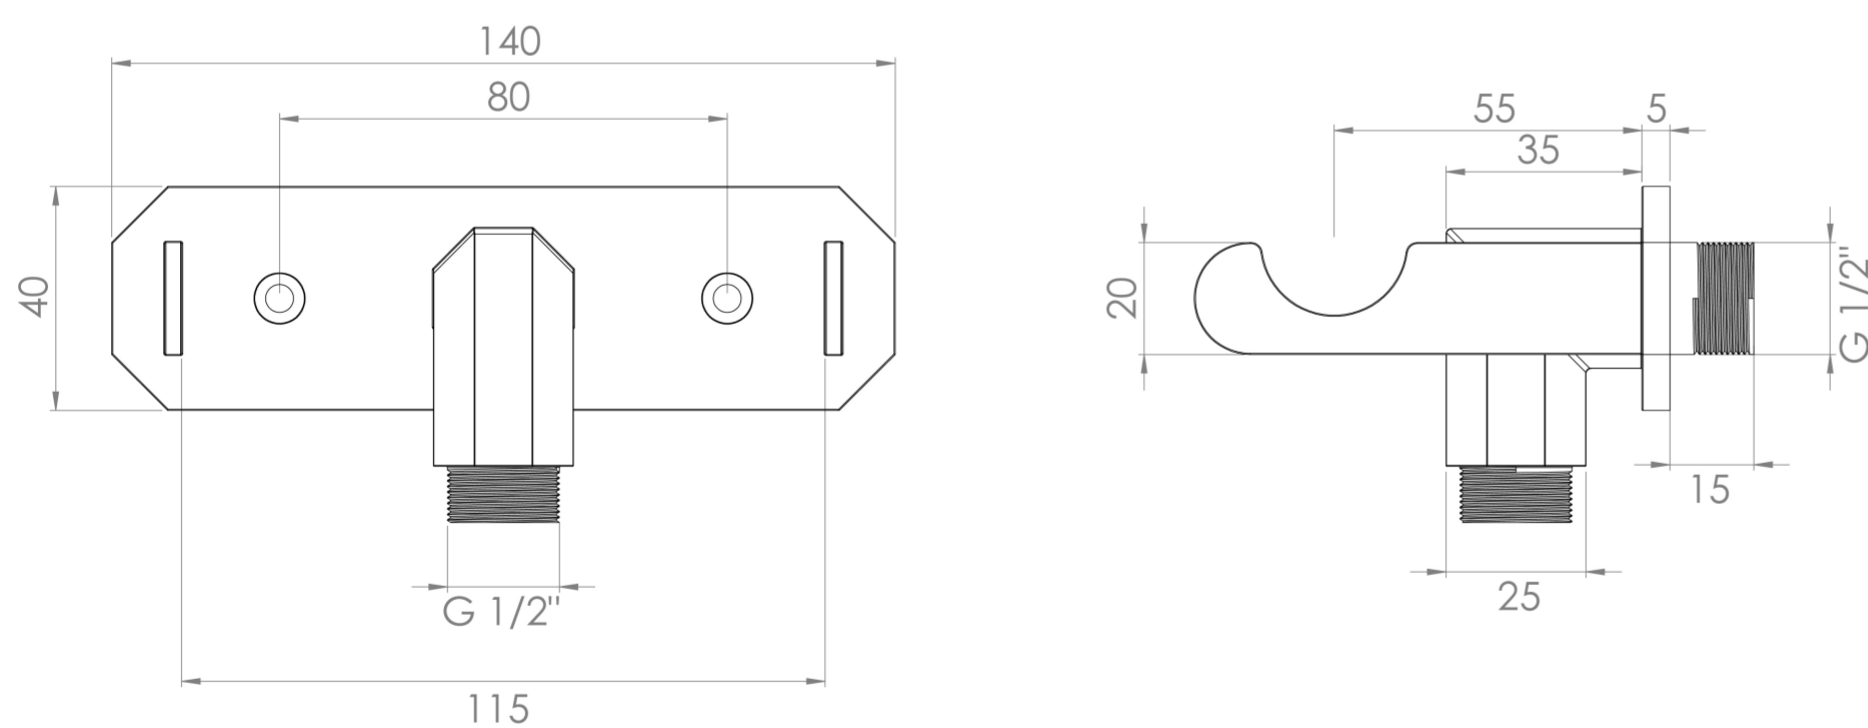

TECHNICAL DRAWING

Saneux reserves the right to alter the specifications and product range without prior notice. Dimensions are given as a guide only. Dimensions should not be used for surrounding furniture, fixtures and fittings until the product is on site.