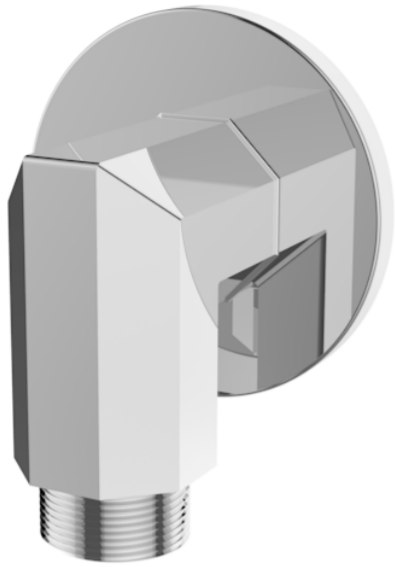

# CROMWELL SHOWER OUTLET ELBOW - CHROME

## PRODUCT INFORMATION

<b>Finish:</b>	Chrome
<b>Height:</b>	55mm
<b>Width:</b>	55mm
<b>Depth:</b>	40mm
<b>Material:</b>	Brass
<b>Weight:</b>	0.14kg

**Product Code:** CR033

## DESCRIPTION

The basis for the design of the CROMWELL collection was to emulate a strong, traditional style of brassware that has contemporary elements to fit in with modern day interiors.

This CROMWELL shower outlet elbow in chrome goes in line with the CROMWELL shower brassware products with its traditional angular design, and is to be paired with a handset and shower hose.