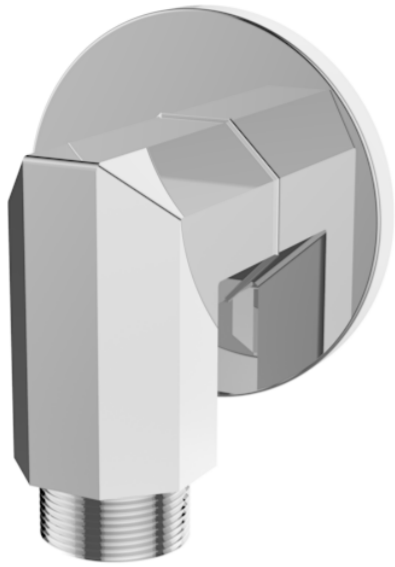

CROMWELL SHOWER OUTLET ELBOW - CHROME

PRODUCT INFORMATION

Finish:	Chrome
Height:	55mm
Width:	55mm
Depth:	40mm
Material:	Brass
Weight:	0.14kg

Product Code: CR033

DESCRIPTION

The basis for the design of the CROMWELL collection was to emulate a strong, traditional style of brassware that has contemporary elements to fit in with modern day interiors.

This CROMWELL shower outlet elbow in chrome goes in line with the CROMWELL shower brassware products with its traditional angular design, and is to be paired with a handset and shower hose.

TECHNICAL DRAWING