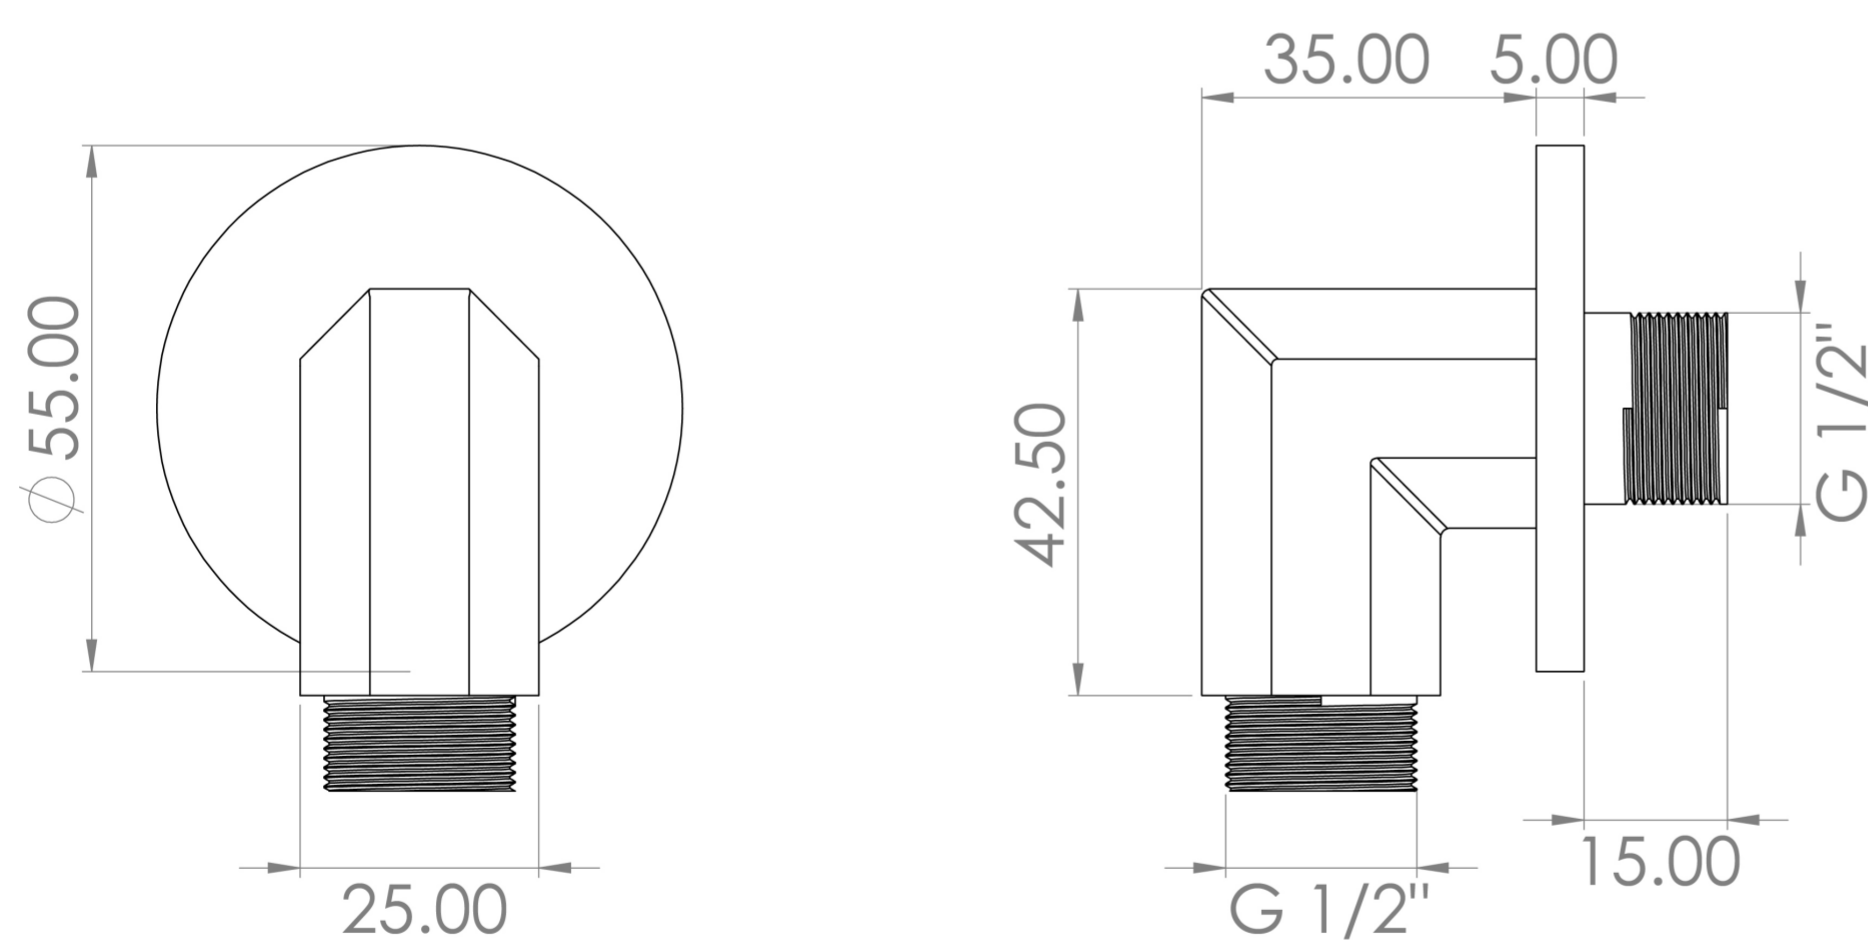

CROMWELL SHOWER OUTLET ELBOW - CHROME

PRODUCT INFORMATION

Finish:	Chrome
Height:	55mm
Width:	55mm
Depth:	40mm
Material:	Brass
Weight:	0.14kg

Product Code: CR033

DESCRIPTION

The basis for the design of the CROMWELL collection was to emulate a strong, traditional style of brassware that has contemporary elements to fit in with modern day interiors.

This CROMWELL shower outlet elbow in chrome goes in line with the CROMWELL shower brassware products with its traditional angular design, and is to be paired with a handset and shower hose.

TECHNICAL DRAWING