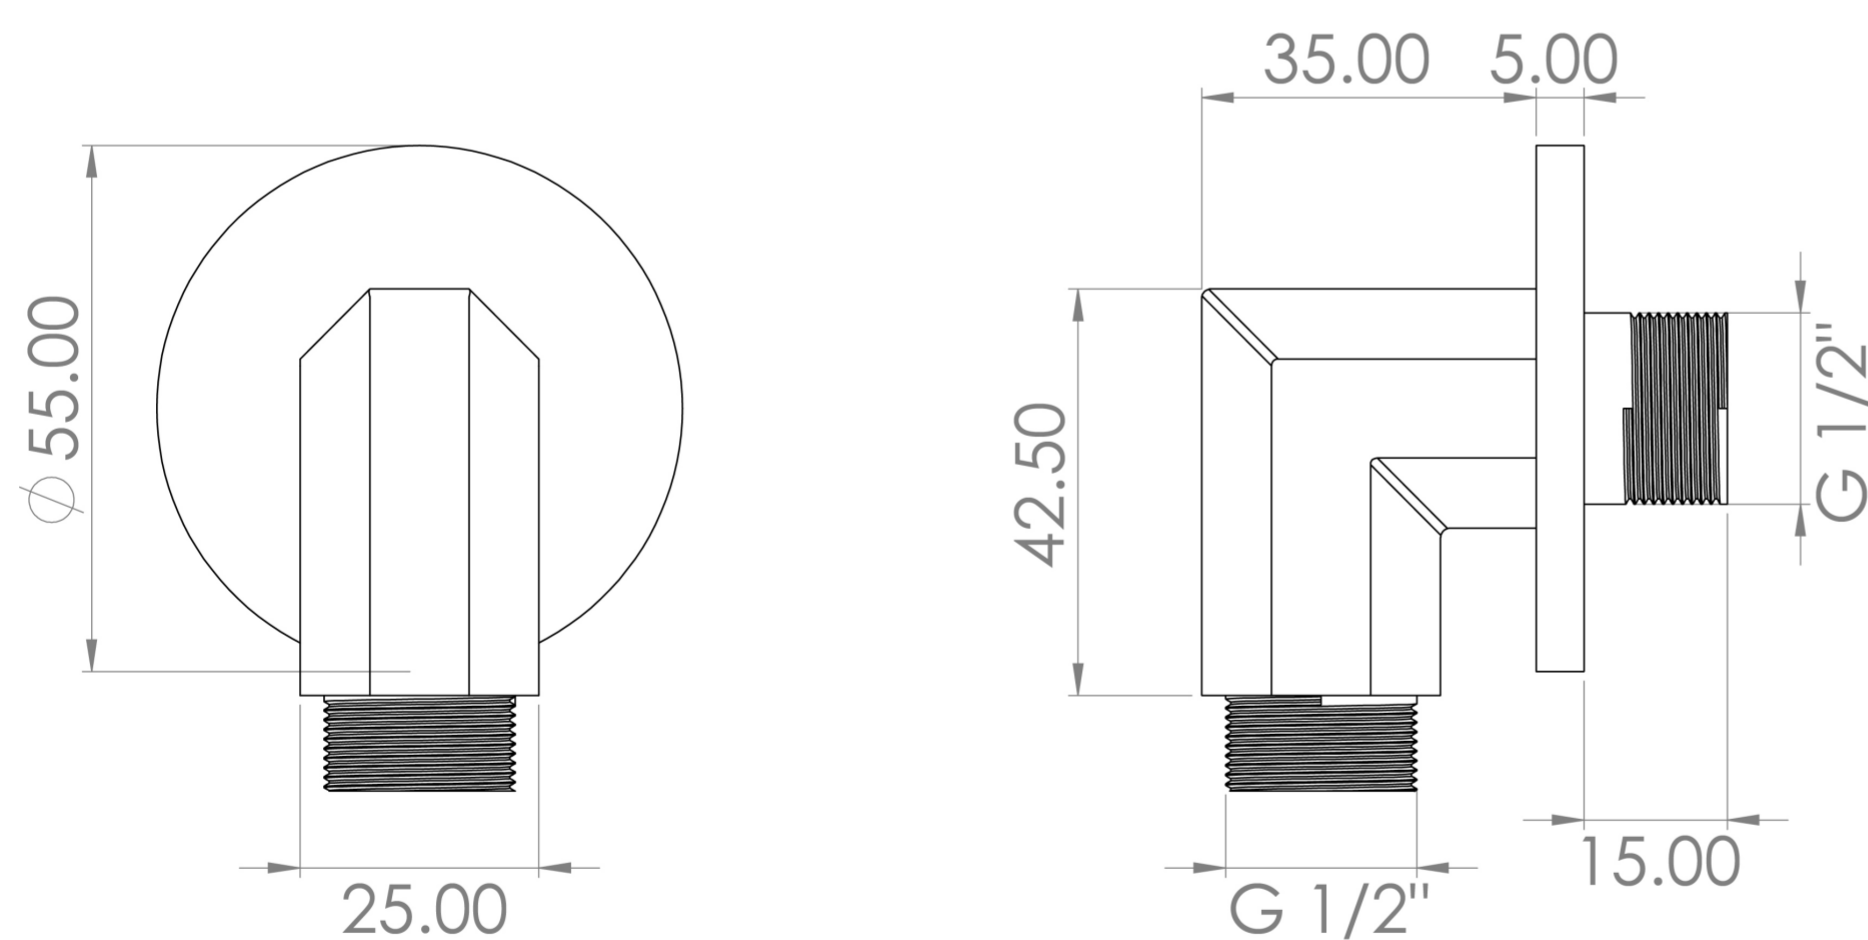

## PRODUCT INFORMATION

<b>Finish:</b>	Chrome
<b>Height:</b>	55mm
<b>Width:</b>	55mm
<b>Depth:</b>	40mm
<b>Material:</b>	Brass
<b>Weight:</b>	0.14kg

**Product Code:** CR033

## DESCRIPTION

The basis for the design of the CROMWELL collection was to emulate a strong, traditional style of brassware that has contemporary elements to fit in with modern day interiors.

This CROMWELL shower outlet elbow in chrome goes in line with the CROMWELL shower brassware products with its traditional angular design, and is to be paired with a handset and shower hose.