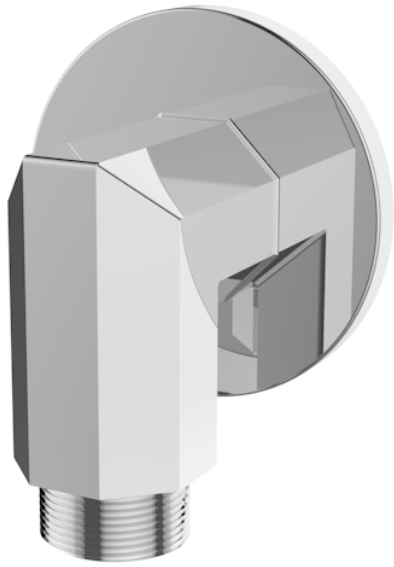

# CROMWELL SHOWER OUTLET ELBOW - CHROME

## PRODUCT INFORMATION

<b>Finish:</b>	Chrome
<b>Height:</b>	55mm
<b>Width:</b>	55mm
<b>Depth:</b>	40mm
<b>Material:</b>	Brass
<b>Weight:</b>	0.14kg

**Product Code:** CR033

## DESCRIPTION

The basis for the design of the CROMWELL collection was to emulate a strong, traditional style of brassware that has contemporary elements to fit in with modern day interiors.

This CROMWELL shower outlet elbow in chrome goes in line with the CROMWELL shower brassware products with its traditional angular design, and is to be paired with a handset and shower hose.