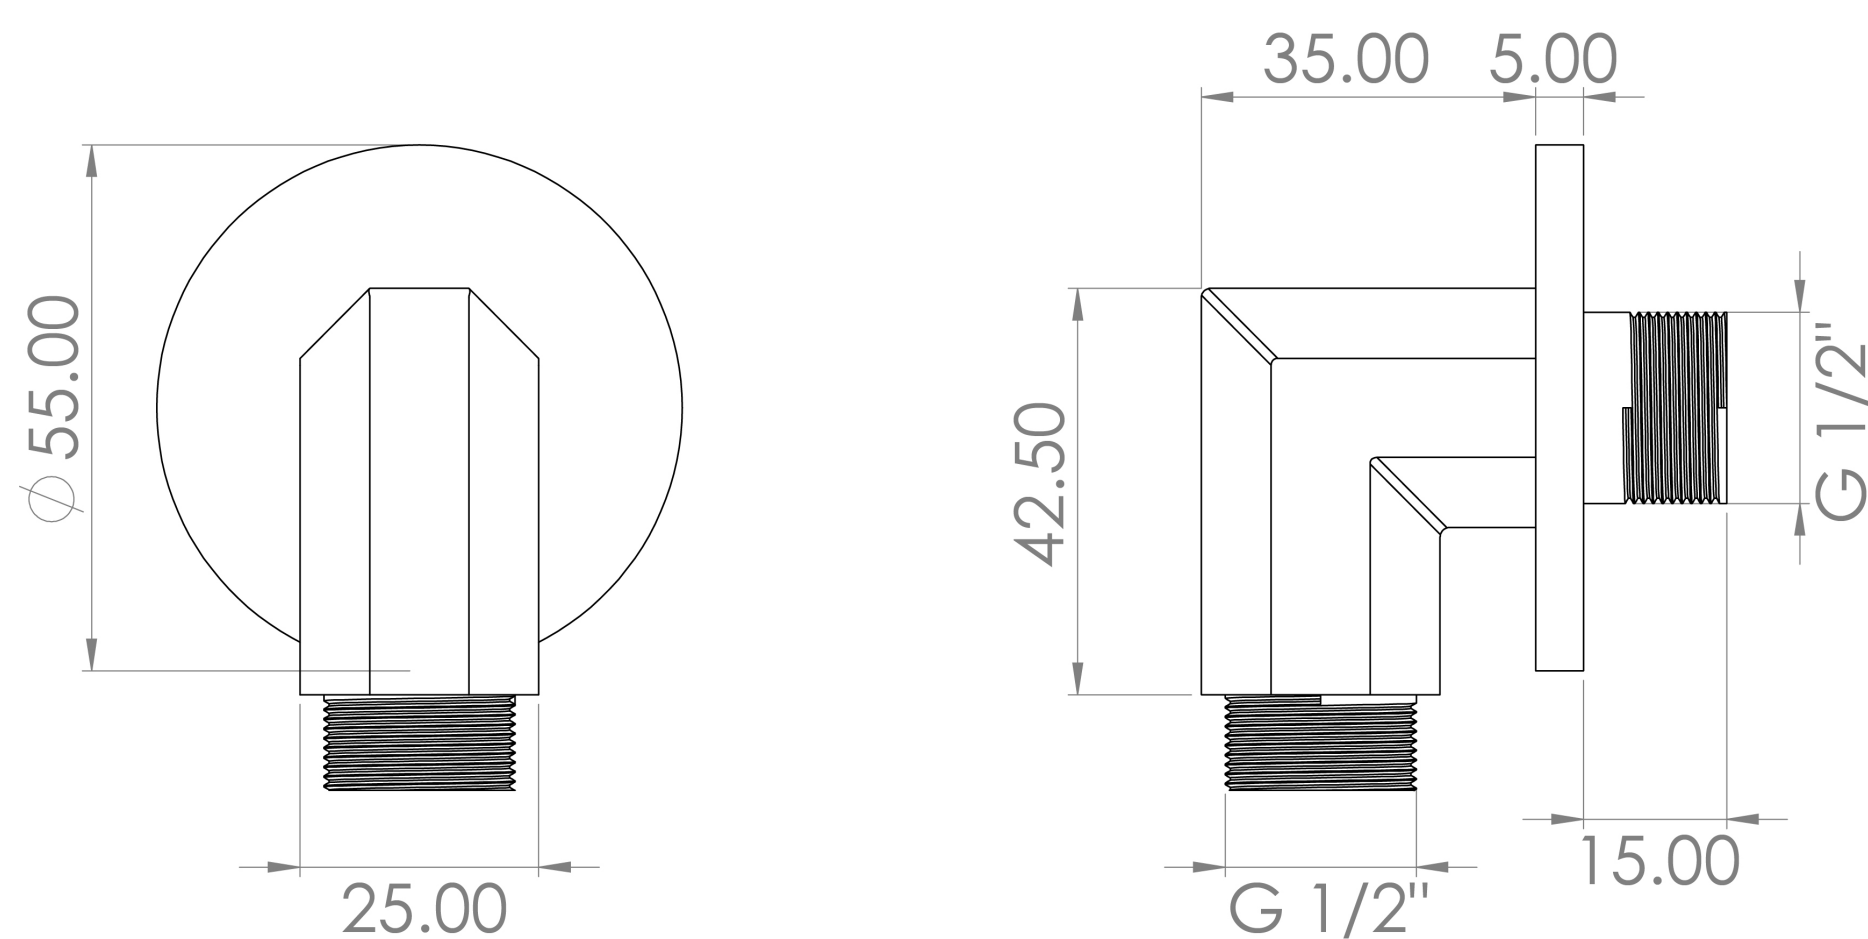

TECHNICAL DRAWING

Saneux reserves the right to alter the specifications and product range without prior notice. Dimensions are given as a guide only. Dimensions should not be used for surrounding furniture, fixtures and fittings until the product is on site.