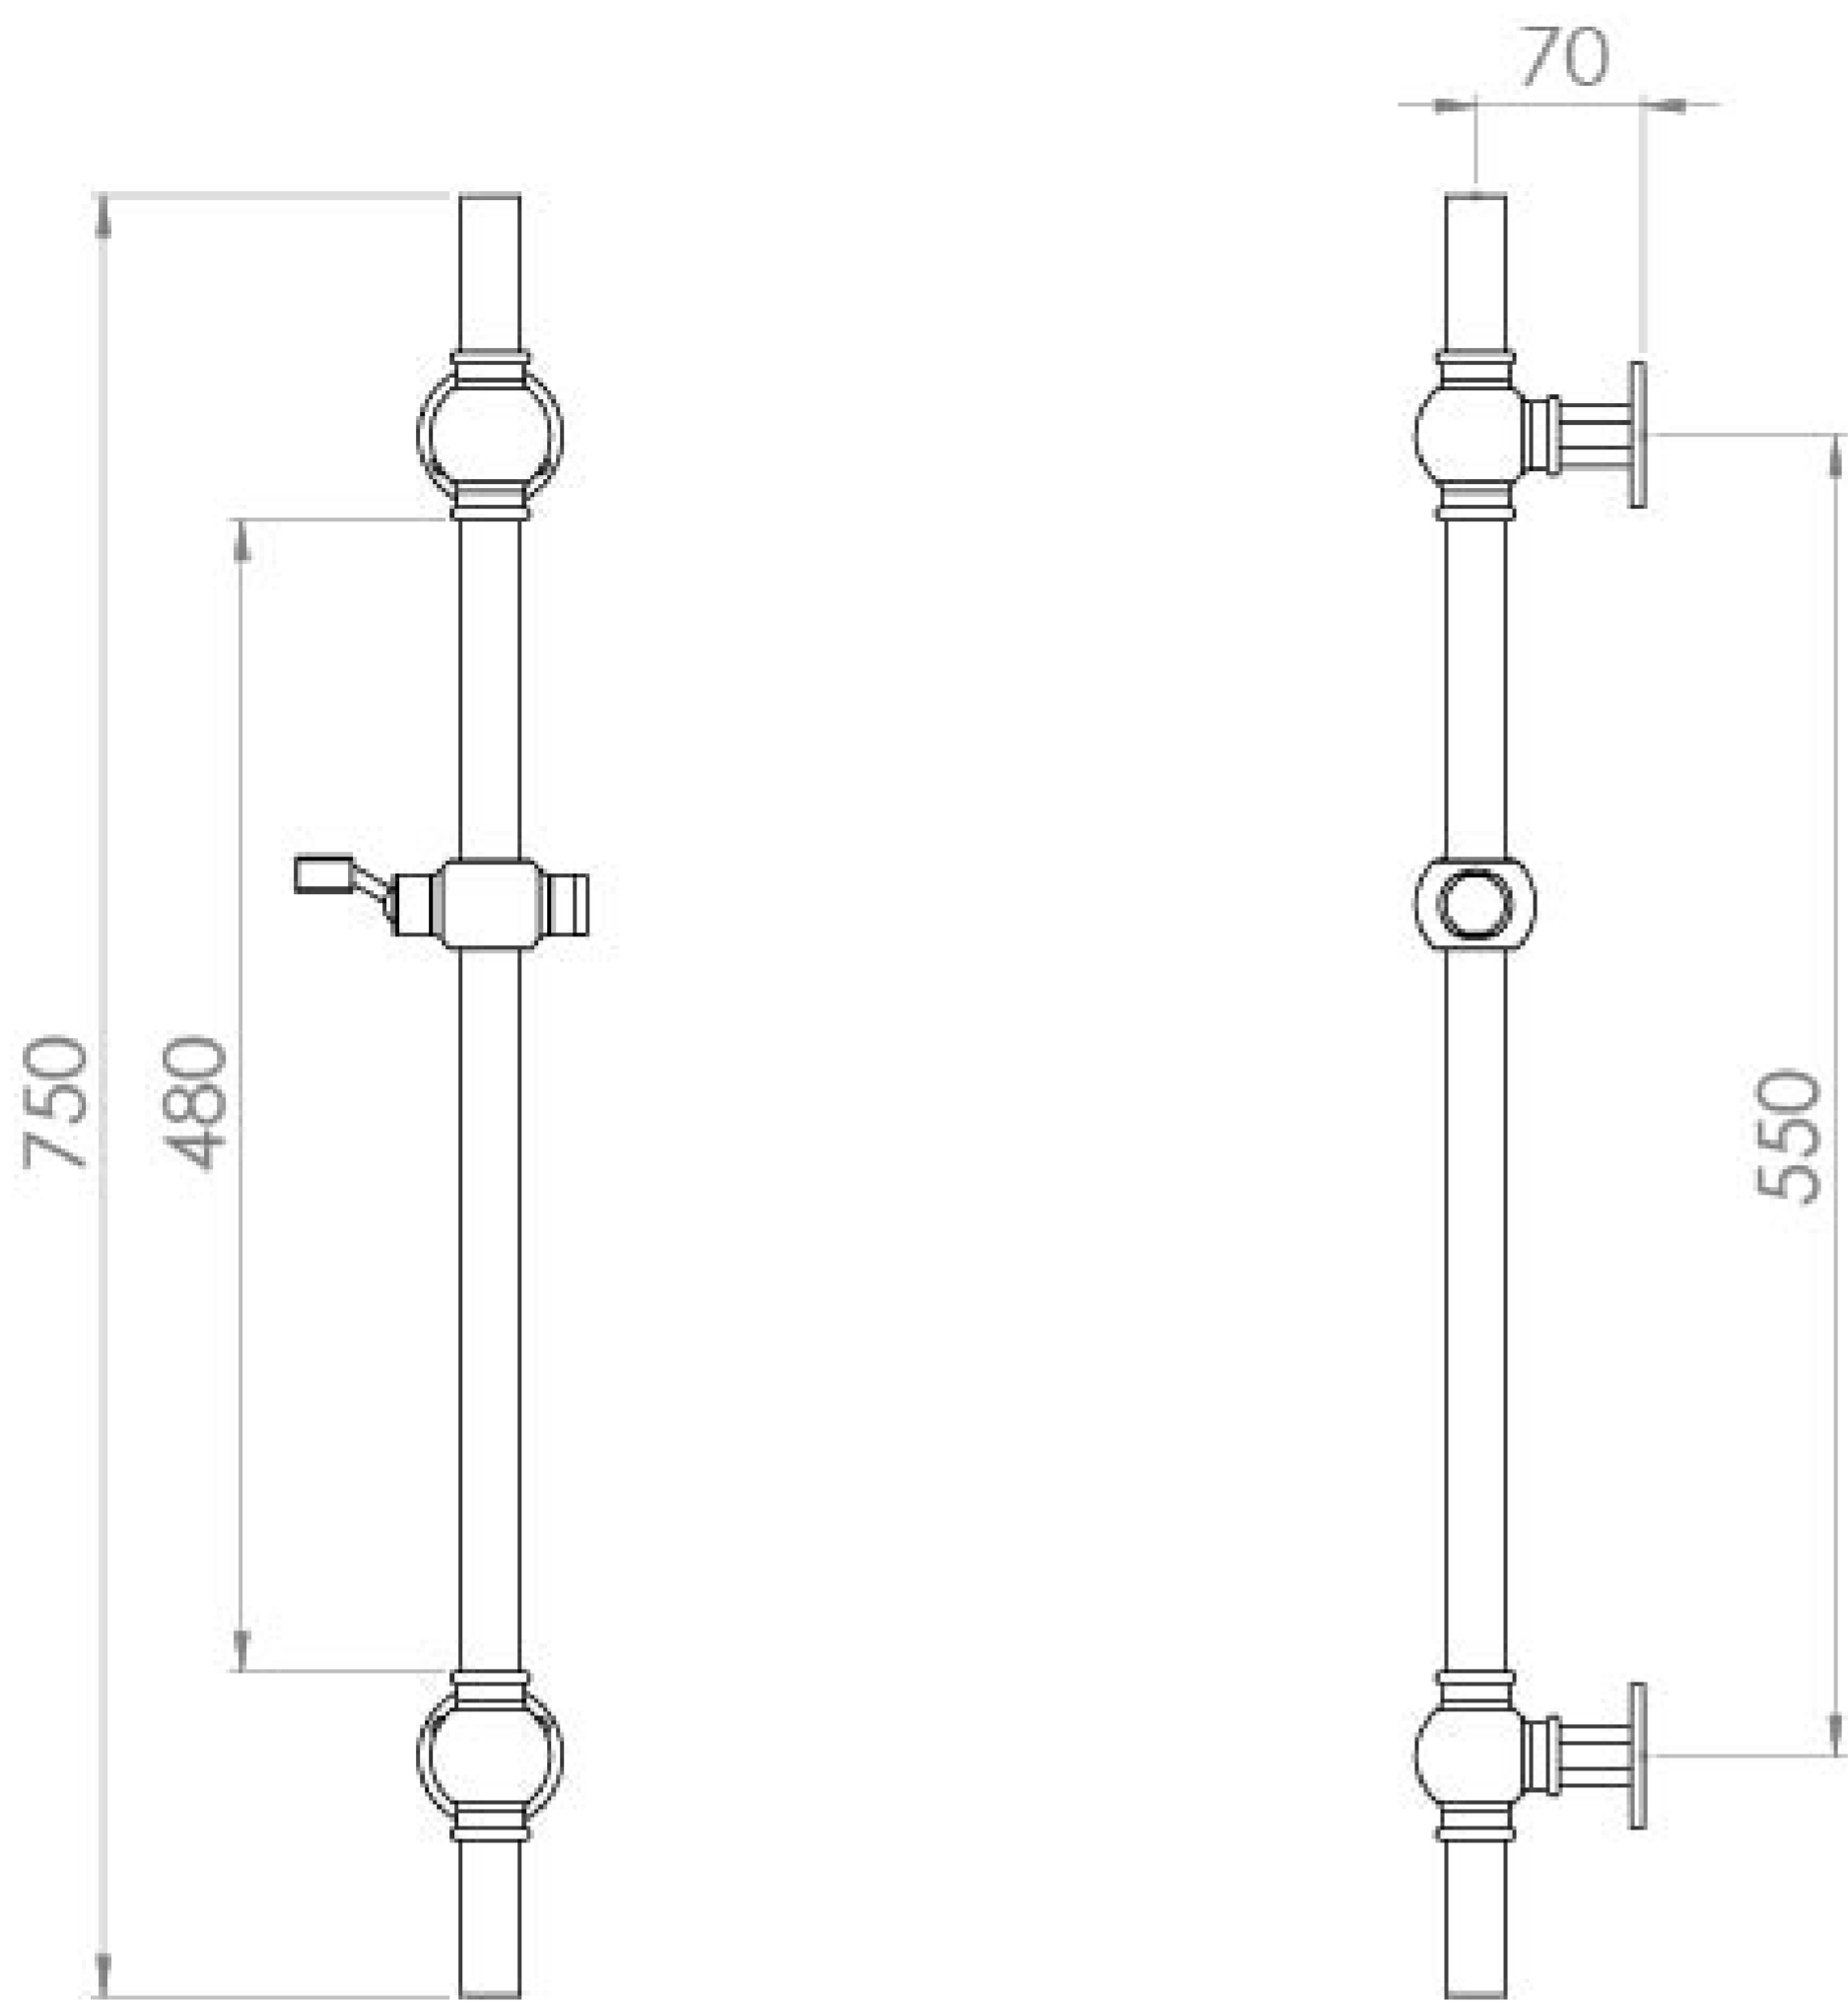

TECHNICAL DRAWING

Saneux reserves the right to alter the specifications and product range without prior notice. Dimensions are given as a guide only. Dimensions should not be used for surrounding furniture, fixtures and fittings until the product is on site.

<https://saneux.com/products/cromwell-shower-slider-rail-chrome>