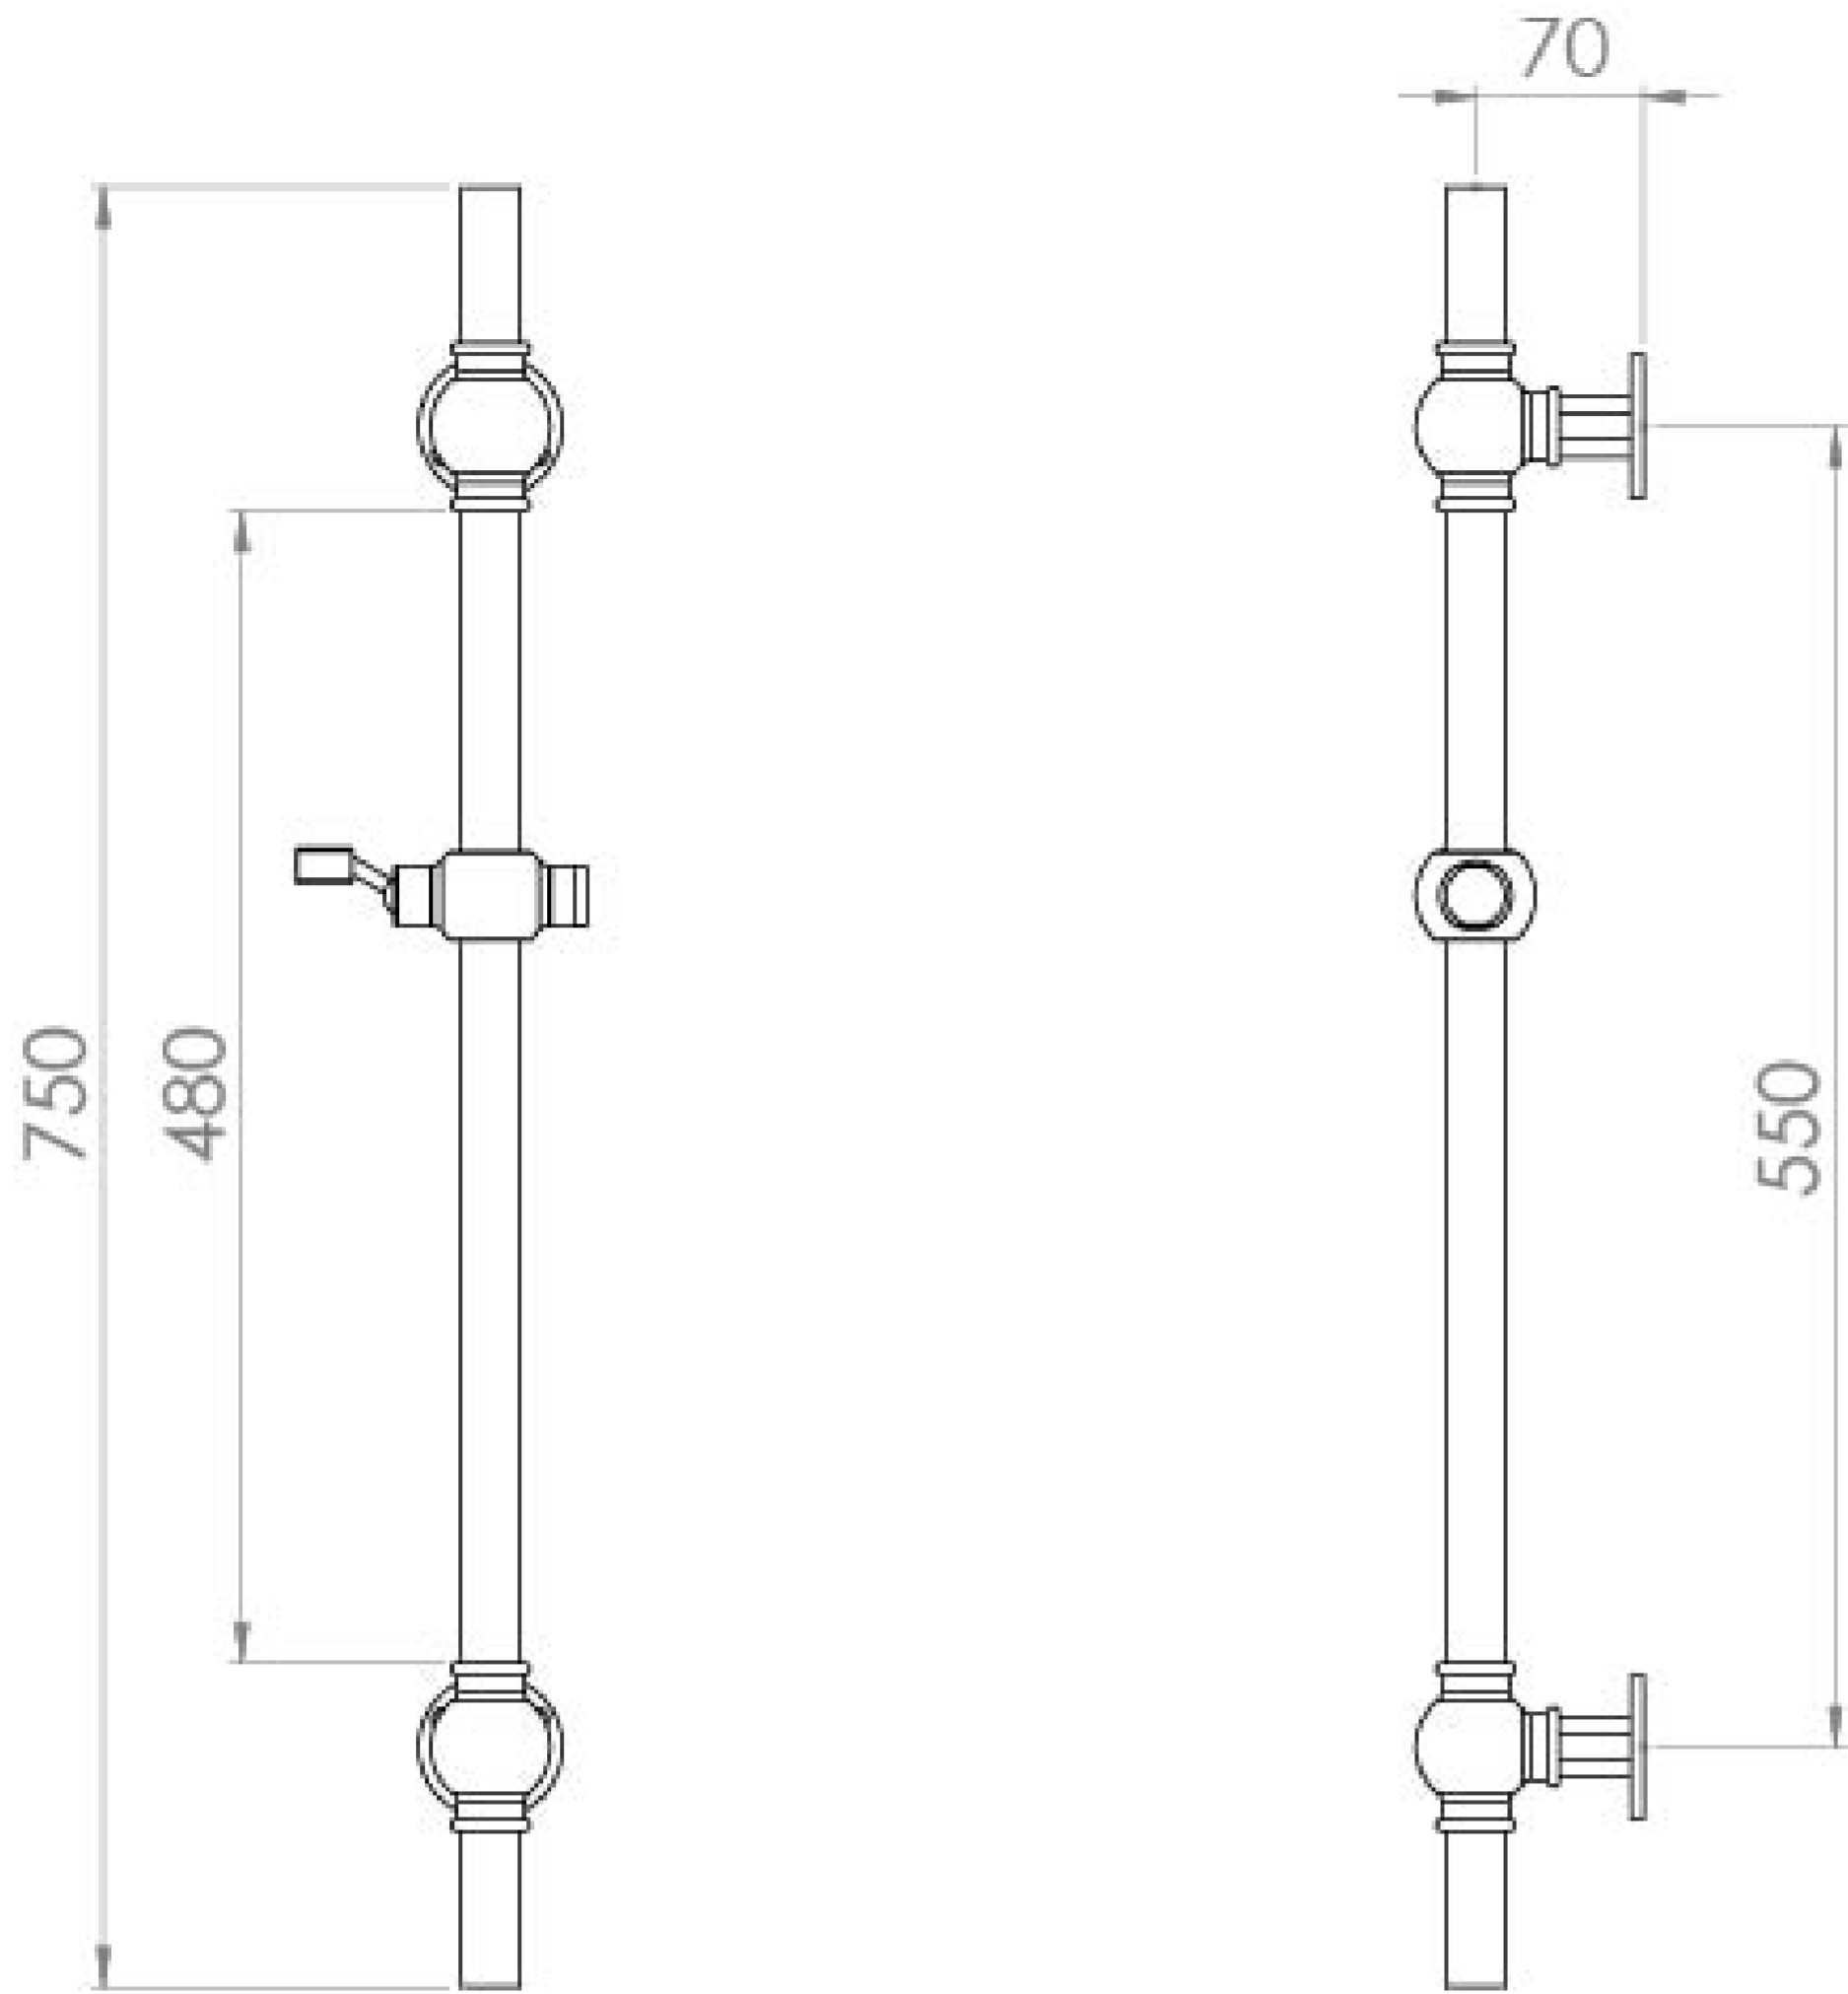

TECHNICAL DRAWING

Saneux reserves the right to alter the specifications and product range without prior notice. Dimensions are given as a guide only. Dimensions should not be used for surrounding furniture, fixtures and fittings until the product is on site.

<https://saneux.com/products/cromwell-shower-slider-rail-chrome>