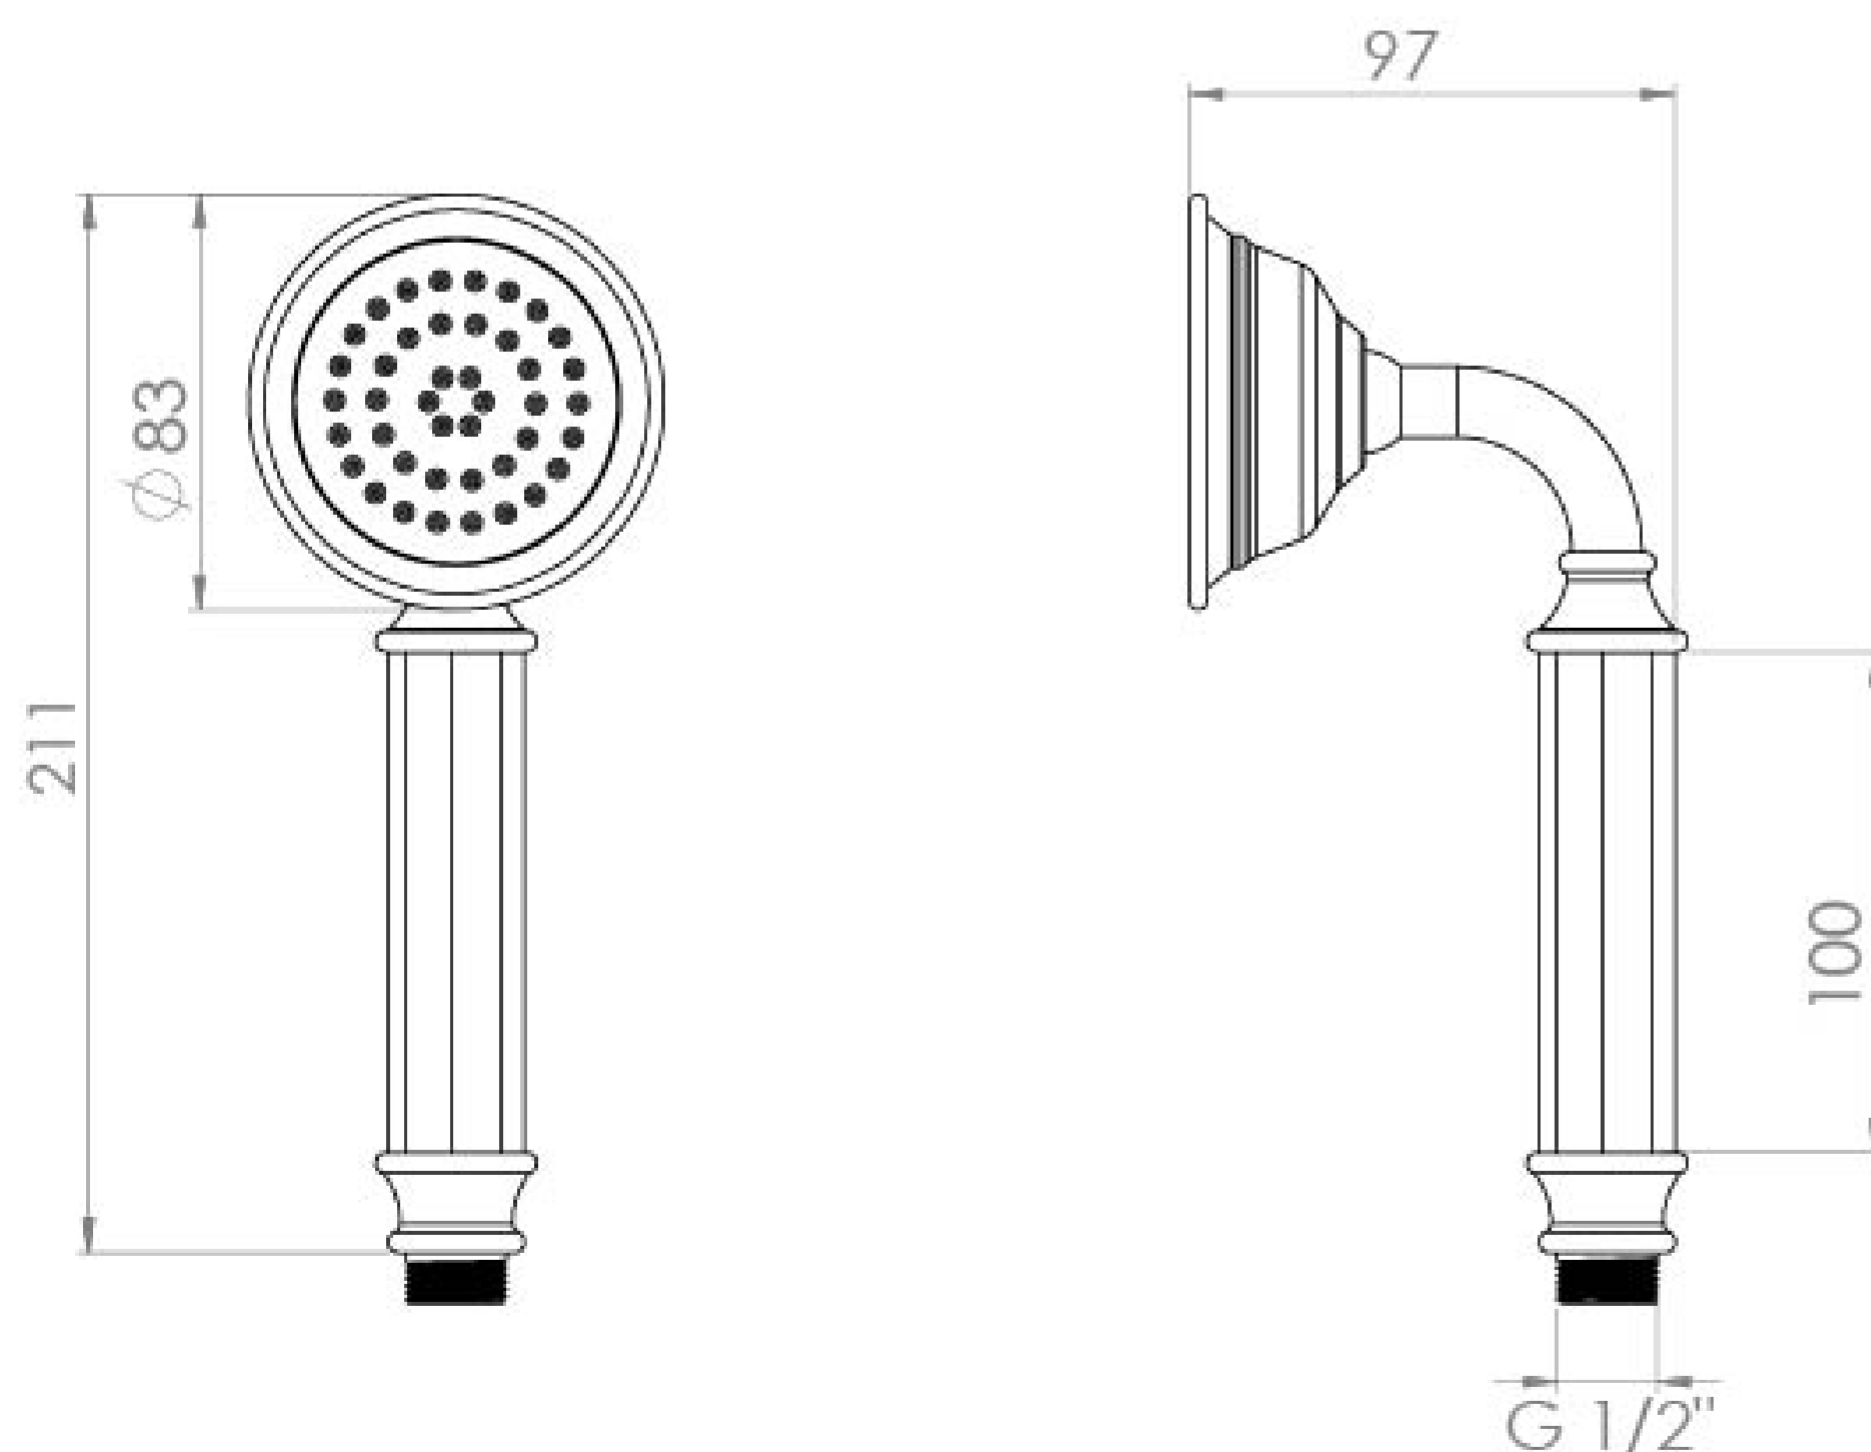

## CROMWELL SHOWER HANDSET - CHROME

### PRODUCT INFORMATION

<b>Finish:</b>	Chrome
<b>Height:</b>	211.5mm
<b>Width:</b>	83mm
<b>Depth:</b>	97mm
<b>Material:</b>	Brass
<b>Weight:</b>	0.37kg
<b>Guarantee:</b>	5 years

**Product Code:** CR030

### DESCRIPTION

The basis for the design of the CROMWELL collection was to emulate a strong, traditional style of brassware that has contemporary elements to fit in with modern day interiors.

This CROMWELL shower handset has a beautiful traditional design with a one function spray. It is to be paired with a shower hose and either the CROMWELL slider rail, or the CROMWELL outlet elbow & hand spray dock.