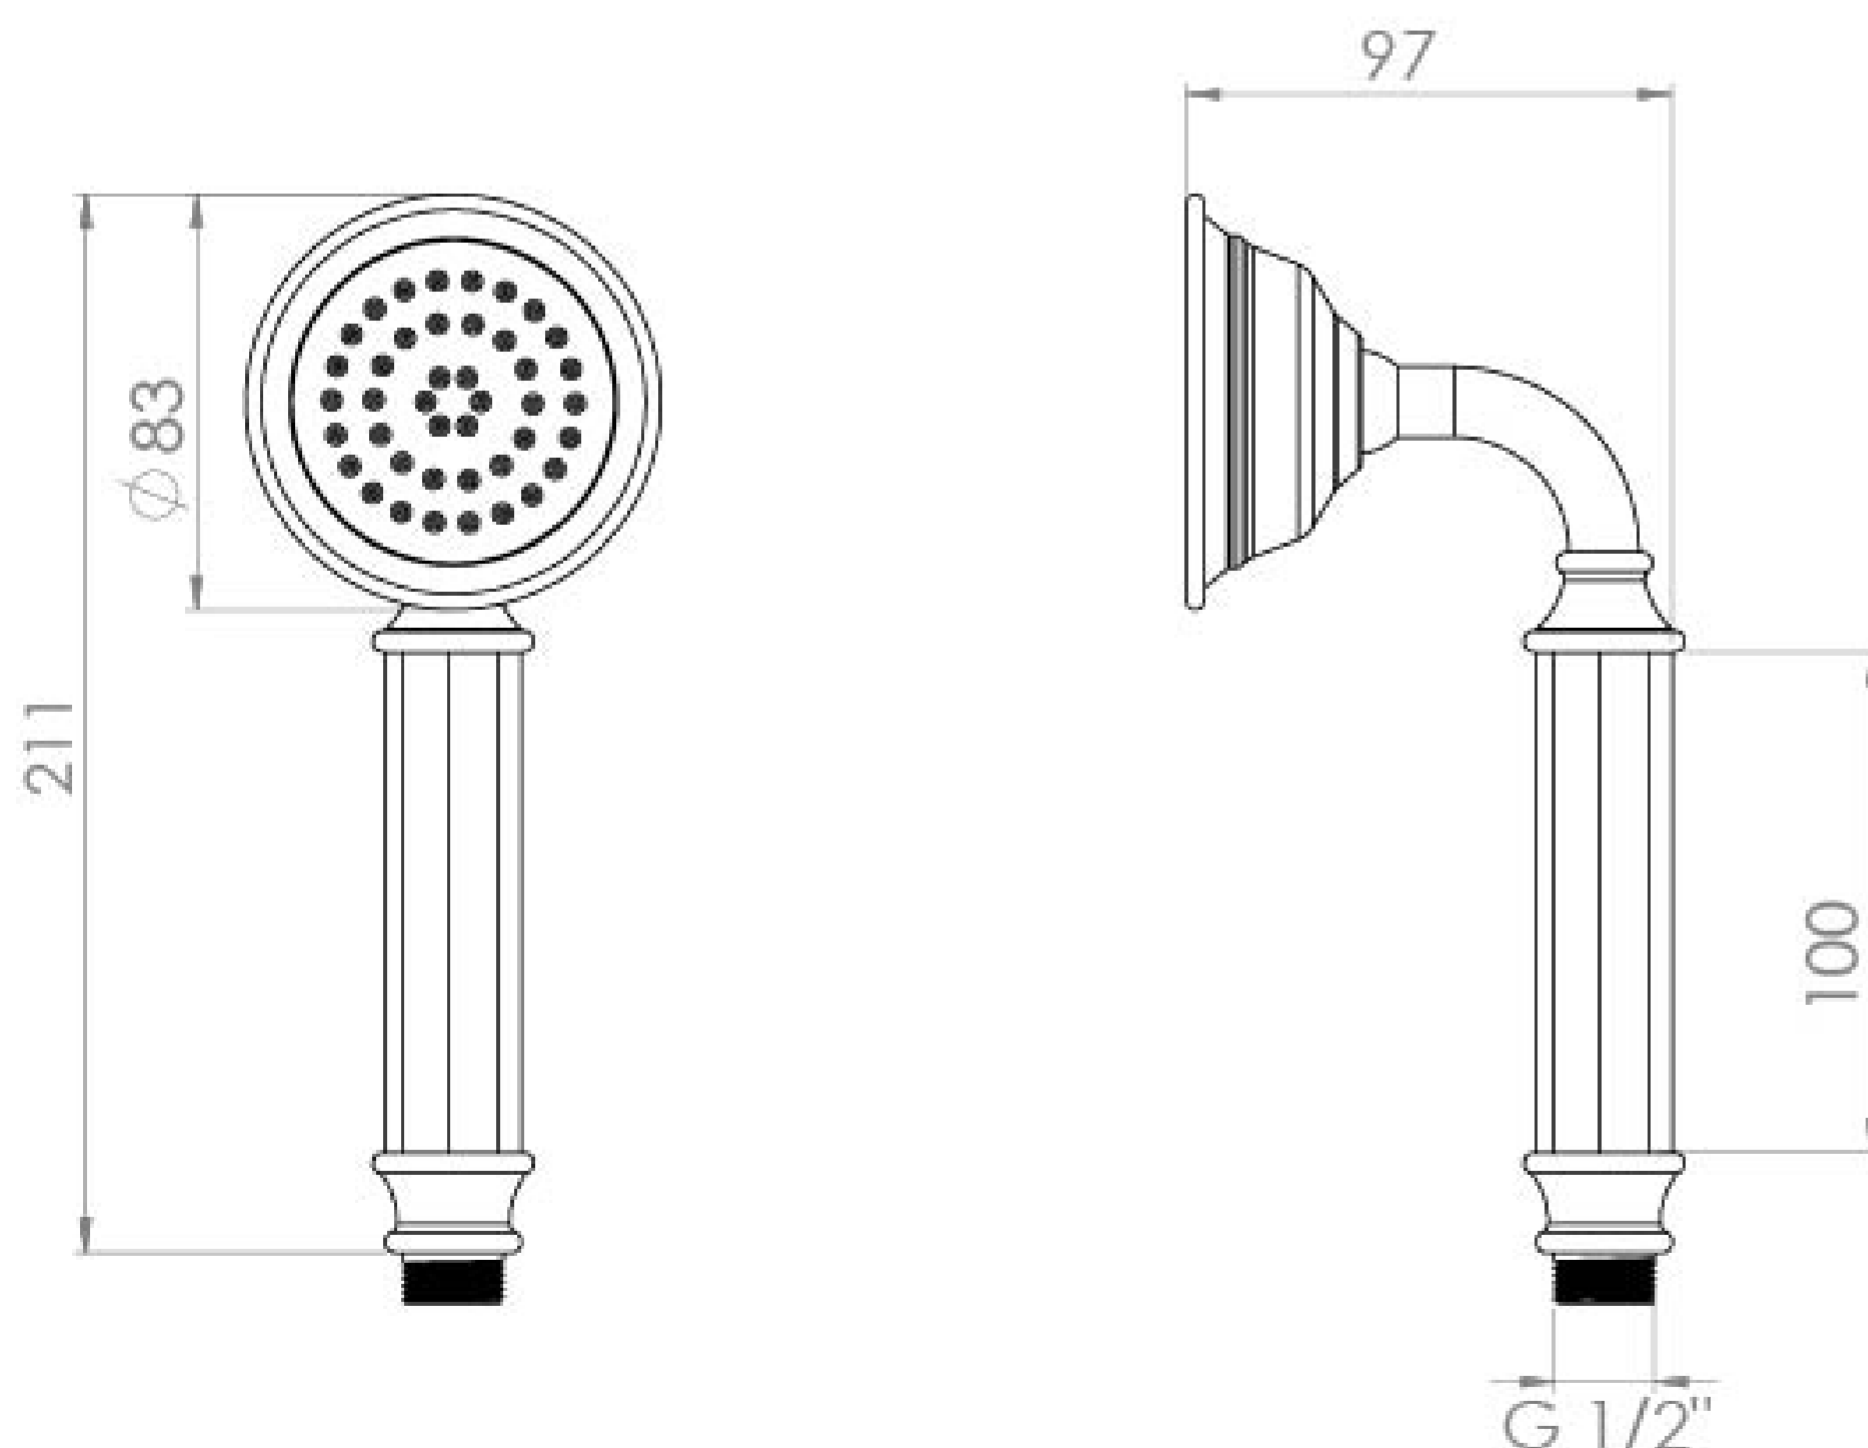

CROMWELL SHOWER HANDSET - CHROME

PRODUCT INFORMATION

Finish:	Chrome
Height:	211.5mm
Width:	83mm
Depth:	97mm
Material:	Brass
Weight:	0.37kg
Guarantee:	5 years

Product Code: CR030

DESCRIPTION

The basis for the design of the CROMWELL collection was to emulate a strong, traditional style of brassware that has contemporary elements to fit in with modern day interiors.

This CROMWELL shower handset has a beautiful traditional design with a one function spray. It is to be paired with a shower hose and either the CROMWELL slider rail, or the CROMWELL outlet elbow & hand spray dock.

TECHNICAL DRAWING

FLOW RATE

- 0.5 Bar - Flowrate: 3.8 l/min
- 1 Bar - Flowrate: 5.9 l/min
- 3 Bar - Flowrate: 6.3 l/min
- 5 Bar - Flowrate: 8.9 l/min