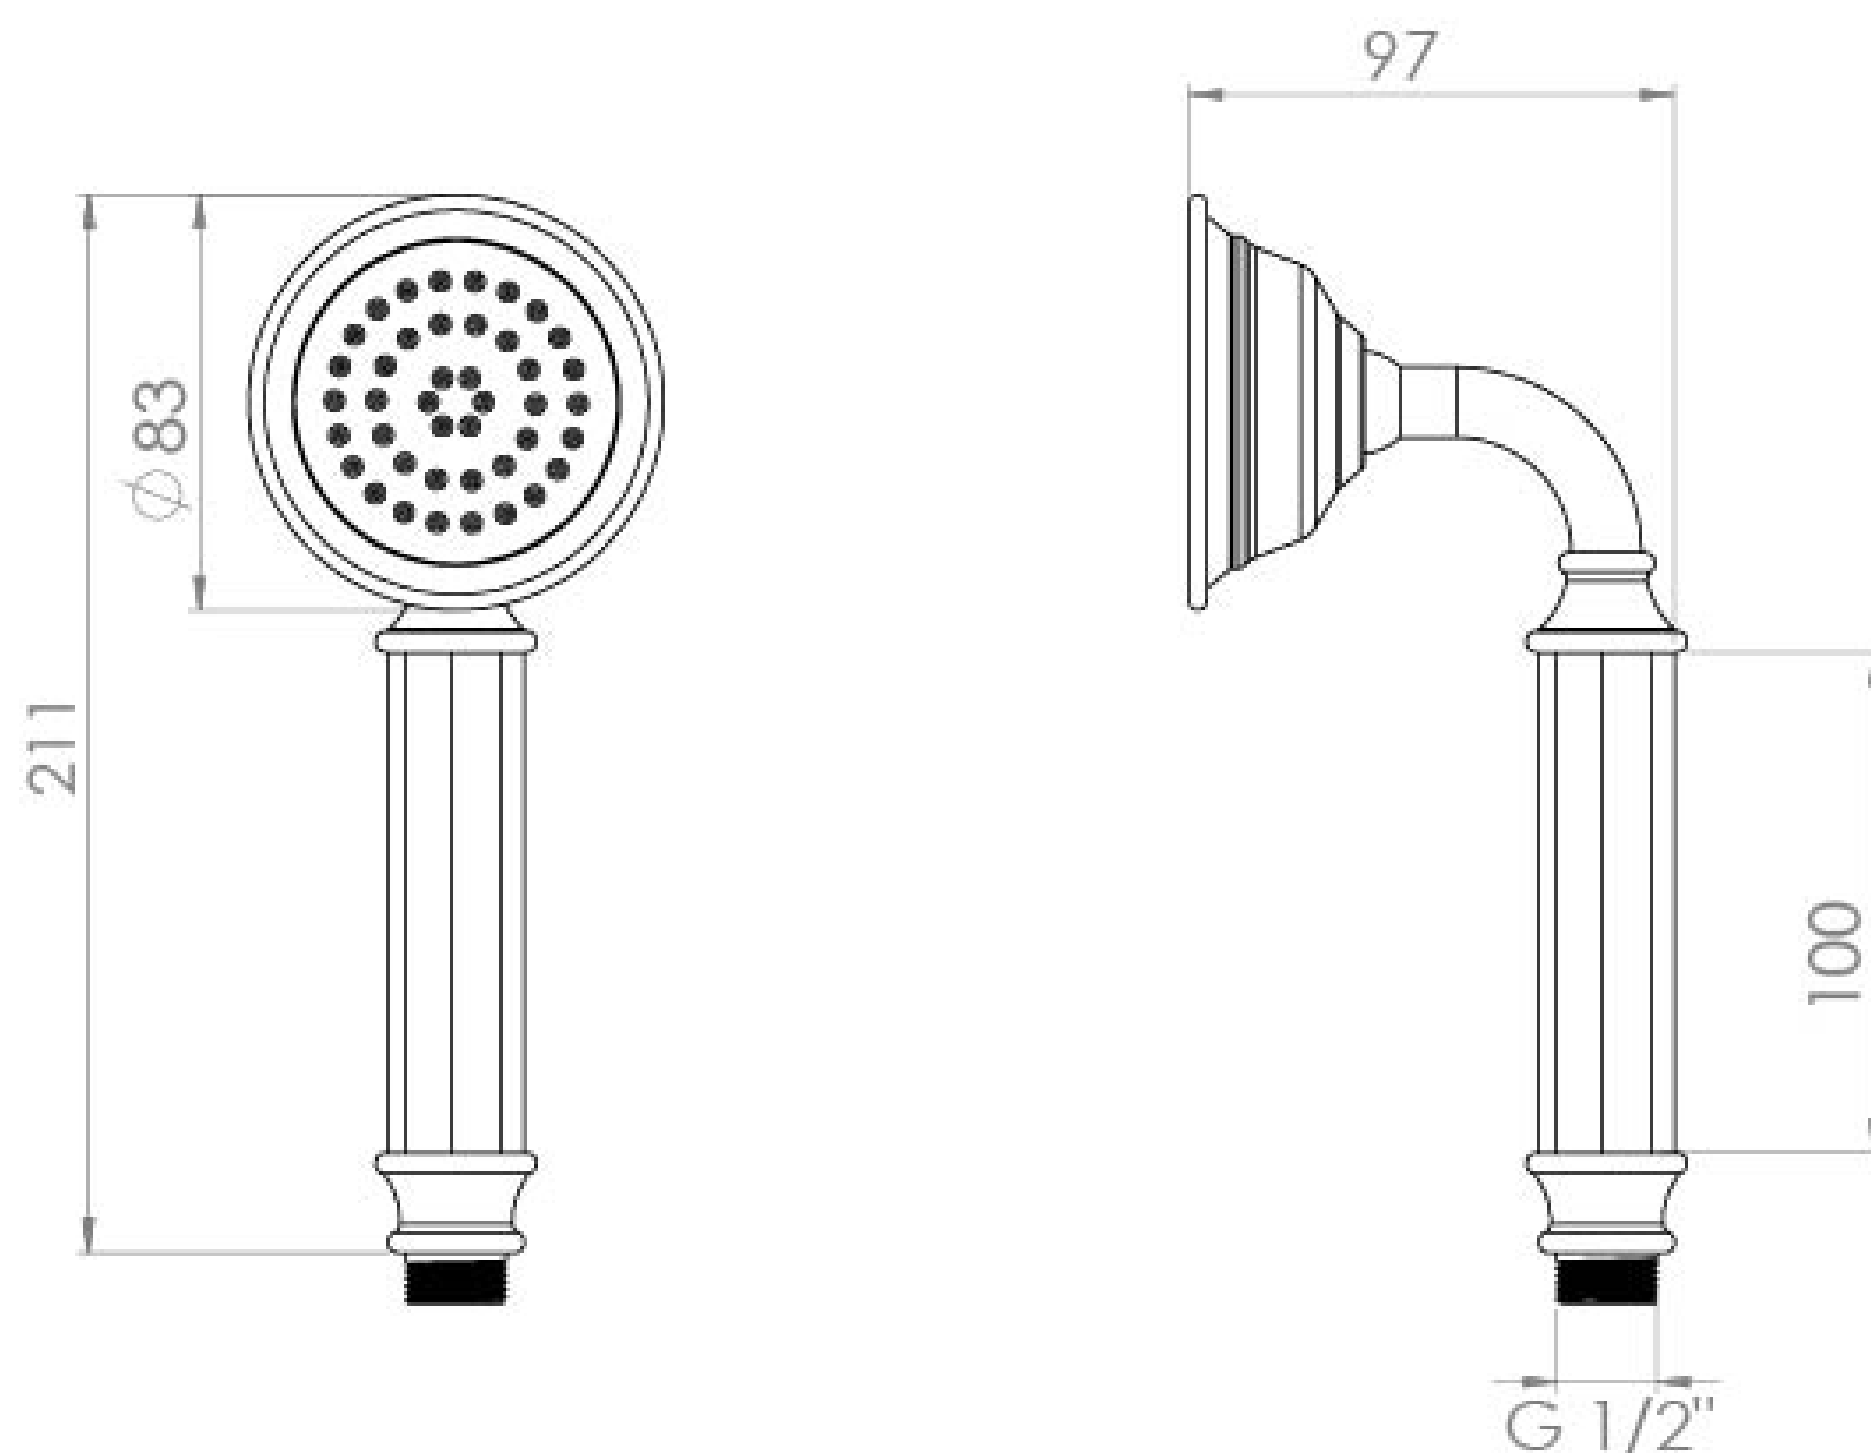

CROMWELL SHOWER HANDSET - CHROME

PRODUCT INFORMATION

Finish:	Chrome
Height:	211.5mm
Width:	83mm
Depth:	97mm
Material:	Brass
Weight:	0.37kg
Guarantee:	5 years

Product Code: CR030

DESCRIPTION

The basis for the design of the CROMWELL collection was to emulate a strong, traditional style of brassware that has contemporary elements to fit in with modern day interiors.

This CROMWELL shower handset has a beautiful traditional design with a one function spray. It is to be paired with a shower hose and either the CROMWELL slider rail, or the CROMWELL outlet elbow & hand spray dock.

TECHNICAL DRAWING

FLOW RATE

- 0.5 Bar - Flowrate: 3.8 l/min
- 1 Bar - Flowrate: 5.9 l/min
- 3 Bar - Flowrate: 6.3 l/min
- 5 Bar - Flowrate: 8.9 l/min