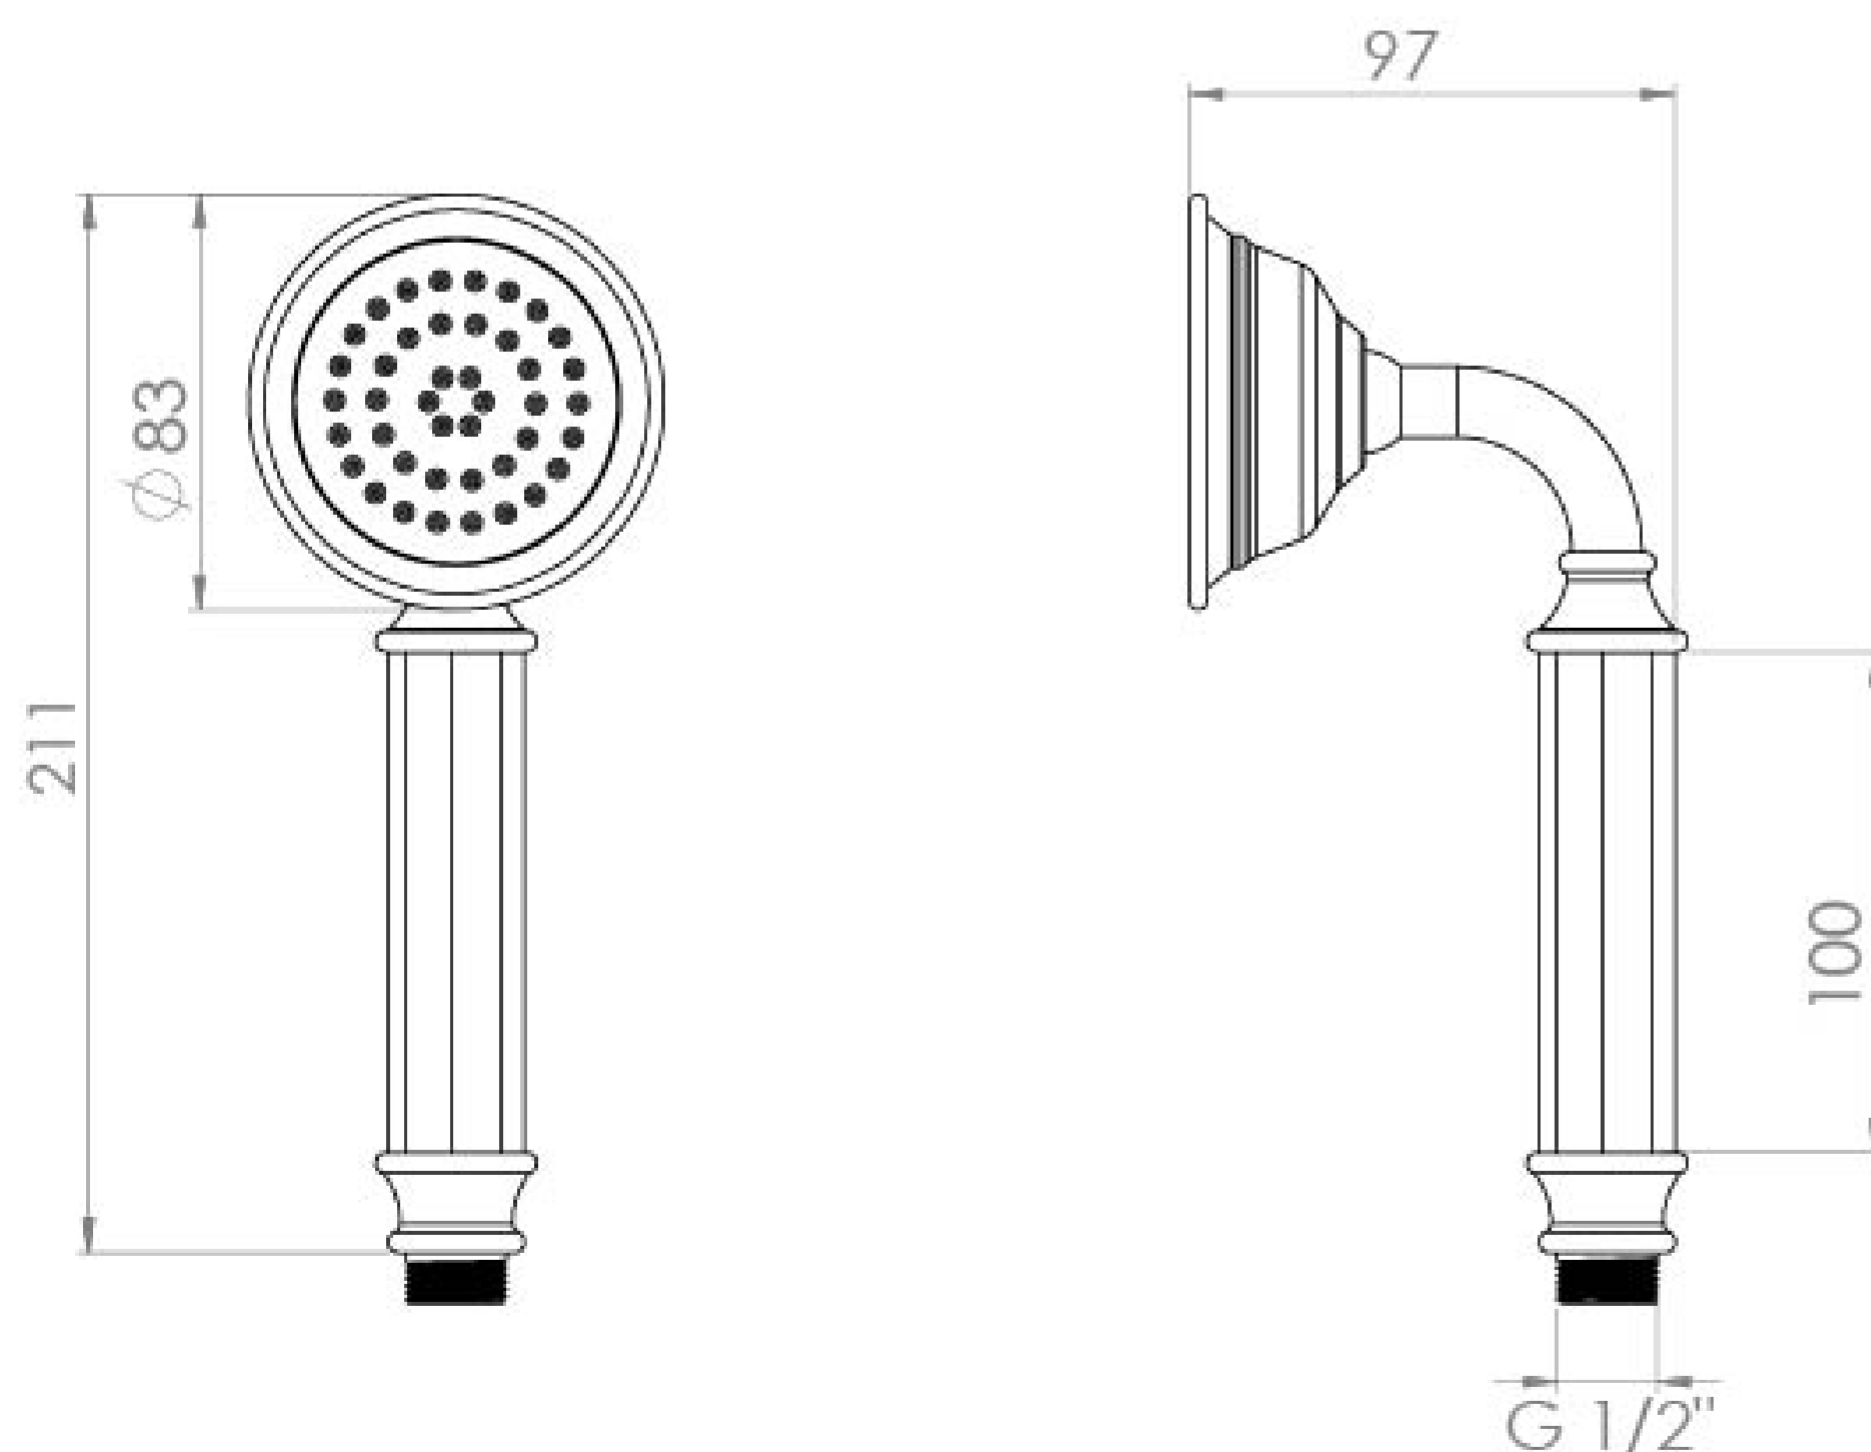

CROMWELL SHOWER HANDSET - CHROME

PRODUCT INFORMATION

Finish:	Chrome
Height:	211.5mm
Width:	83mm
Depth:	97mm
Material:	Brass
Weight:	0.37kg
Guarantee:	5 years

Product Code: CR030

DESCRIPTION

The basis for the design of the CROMWELL collection was to emulate a strong, traditional style of brassware that has contemporary elements to fit in with modern day interiors.

This CROMWELL shower handset has a beautiful traditional design with a one function spray. It is to be paired with a shower hose and either the CROMWELL slider rail, or the CROMWELL outlet elbow & hand spray dock.

TECHNICAL DRAWING

FLOW RATE

- 0.5 Bar - Flowrate: 3.8 l/min
- 1 Bar - Flowrate: 5.9 l/min
- 3 Bar - Flowrate: 6.3 l/min
- 5 Bar - Flowrate: 8.9 l/min