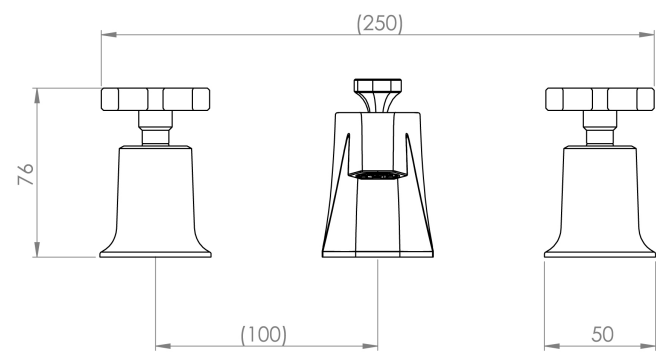

CROMWELL 3 PIECE CROSS HANDLE BASIN MIXER & WASTE - CHROME

Product Code: CR003X

PRODUCT INFORMATION

Width:	250mm
Finish:	Chrome
Height:	80mm
Depth:	120mm
Material:	Brass
Product Type:	3 Piece Basin Mixer Tap, Deck Mounted Basin Mixer Tap
Waste	Pop-up waste included
Guarantee	5 years
Spout Projection (mm)	120mm
Other Features	Pair with a 3 tap hole basin
Material	Brass

DESCRIPTION

The basis for the design of the CROMWELL collection was to emulate a strong, traditional style of brassware that has contemporary elements to fit in with modern day interiors.

The 3 tap hole basin mixer with cross handles will stand out on its own or can match both the one way and two way thermostatic shower valves that feature the cross handles.

Pop-up waste included.

- 1 Bar - Flowrate: 4.1 l/min
- 2 Bar - Flowrate: 7.3 l/min
- 3 Bar - Flowrate: 10.5 l/min
- 4 Bar - Flowrate: 12.5 l/min

Saneux reserves the right to alter the specifications and product range without prior notice. Dimensions are given as a guide only. Dimensions should not be used for surrounding furniture, fixtures and fittings until the product is on site.