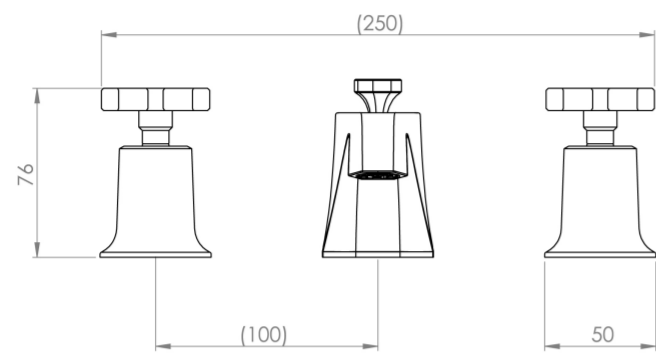

## PRODUCT INFORMATION

<b>Width:</b>	250mm
<b>Finish:</b>	Chrome
<b>Height:</b>	80mm
<b>Depth:</b>	120mm
<b>Material:</b>	Brass
<b>Product Type:</b>	3 Piece Basin Mixer Tap, Deck Mounted Basin Mixer Tap
<b>Waste</b>	Pop-up waste included
<b>Guarantee</b>	5 years
<b>Spout Projection (mm)</b>	120mm
<b>Other Features</b>	Pair with a 3 tap hole basin
<b>Material</b>	Brass

## DESCRIPTION

The basis for the design of the CROMWELL collection was to emulate a strong, traditional style of brassware that has contemporary elements to fit in with modern day interiors.

The 3 tap hole basin mixer with cross handles will stand out on its own or can match both the one way and two way thermostatic shower valves that feature the cross handles.

Pop-up waste included.

---

- 1 Bar - Flowrate: 4.1 l/min
- 2 Bar - Flowrate: 7.3 l/min
- 3 Bar - Flowrate: 10.5 l/min
- 4 Bar - Flowrate: 12.5 l/min

---

Saneux reserves the right to alter the specifications and product range without prior notice. Dimensions are given as a guide only. Dimensions should not be used for surrounding furniture, fixtures and fittings until the product is on site.