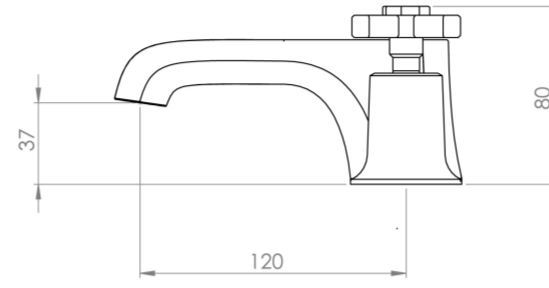

## PRODUCT INFORMATION

<b>Width:</b>	250mm
<b>Finish:</b>	Chrome
<b>Height:</b>	80mm
<b>Depth:</b>	120mm
<b>Material:</b>	Brass
<b>Product Type:</b>	3 Piece Basin Mixer Tap, Deck Mounted Basin Mixer Tap
<b>Waste</b>	Pop-up waste included
<b>Guarantee</b>	5 years
<b>Spout Projection (mm)</b>	120mm
<b>Other Features</b>	Pair with a 3 tap hole basin
<b>Material</b>	Brass

## DESCRIPTION

The basis for the design of the CROMWELL collection was to emulate a strong, traditional style of brassware that has contemporary elements to fit in with modern day interiors.

The 3 tap hole basin mixer with cross handles will stand out on its own or can match both the one way and two way thermostatic shower valves that feature the cross handles.

Pop-up waste included.

---

- 1 Bar - Flowrate: 4.1 l/min
- 2 Bar - Flowrate: 7.3 l/min
- 3 Bar - Flowrate: 10.5 l/min
- 4 Bar - Flowrate: 12.5 l/min

---

Saneux reserves the right to alter the specifications and product range without prior notice. Dimensions are given as a guide only. Dimensions should not be used for surrounding furniture, fixtures and fittings until the product is on site.