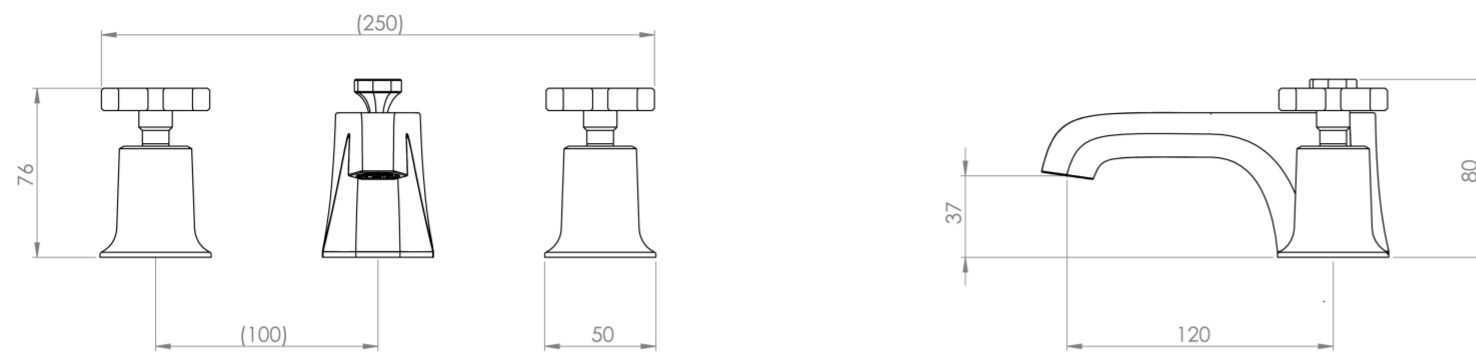

CROMWELL 3 PIECE CROSS HANDLE BASIN MIXER & WASTE - CHROME

Product Code: CR003X

PRODUCT INFORMATION

Width:	250mm
Finish:	Chrome
Height:	80mm
Depth:	120mm
Material:	Brass
Product Type:	3 Piece Basin Mixer Tap, Deck Mounted Basin Mixer Tap
Waste	Pop-up waste included
Guarantee	5 years
Spout Projection (mm)	120mm
Other Features	Pair with a 3 tap hole basin
Material	Brass

DESCRIPTION

The basis for the design of the CROMWELL collection was to emulate a strong, traditional style of brassware that has contemporary elements to fit in with modern day interiors.

The 3 tap hole basin mixer with cross handles will stand out on its own or can match both the one way and two way thermostatic shower valves that feature the cross handles.

Pop-up waste included.

- 1 Bar - Flowrate: 4.1 l/min
- 2 Bar - Flowrate: 7.3 l/min
- 3 Bar - Flowrate: 10.5 l/min
- 4 Bar - Flowrate: 12.5 l/min

Saneux reserves the right to alter the specifications and product range without prior notice. Dimensions are given as a guide only. Dimensions should not be used for surrounding furniture, fixtures and fittings until the product is on site.

<https://saneux.com/products/cromwell-3-piece-cross-handle-basin-mixer-waste-chrome>