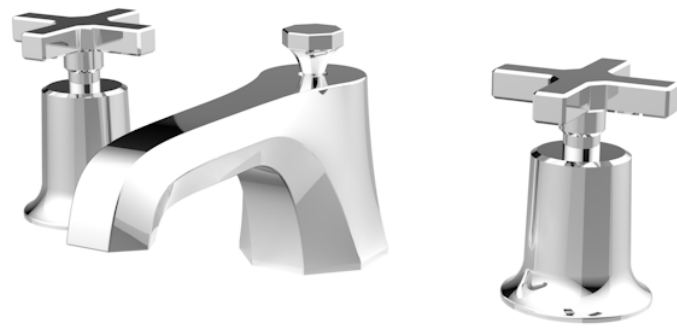

CROMWELL 3 PIECE CROSS HANDLE BASIN MIXER & WASTE - CHROME

Product Code: CR003X

PRODUCT INFORMATION

Width:	250mm
Finish:	Chrome
Height:	80mm
Depth:	120mm
Material:	Brass
Product Type:	3 Piece Basin Mixer Tap, Deck Mounted Basin Mixer Tap
Waste	Pop-up waste included
Guarantee	5 years
Spout Projection (mm)	120mm
Other Features	Pair with a 3 tap hole basin
Material	Brass

DESCRIPTION

The basis for the design of the CROMWELL collection was to emulate a strong, traditional style of brassware that has contemporary elements to fit in with modern day interiors.

The 3 tap hole basin mixer with cross handles will stand out on its own or can match both the one way and two way thermostatic shower valves that feature the cross handles.

Pop-up waste included.

- 1 Bar - Flowrate: 4.1 l/min
- 2 Bar - Flowrate: 7.3 l/min
- 3 Bar - Flowrate: 10.5 l/min
- 4 Bar - Flowrate: 12.5 l/min

Saneux reserves the right to alter the specifications and product range without prior notice. Dimensions are given as a guide only. Dimensions should not be used for surrounding furniture, fixtures and fittings until the product is on site.

<https://saneux.com/products/cromwell-3-piece-cross-handle-basin-mixer-waste-chrome>