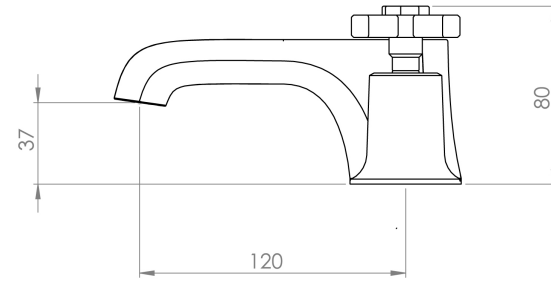

CROMWELL 3 PIECE CROSS HANDLE BASIN MIXER & WASTE - CHROME

Product Code: CR003X

PRODUCT INFORMATION

Width:	250mm
Finish:	Chrome
Height:	80mm
Depth:	120mm
Material:	Brass
Product Type:	3 Piece Basin Mixer Tap, Deck Mounted Basin Mixer Tap
Waste	Pop-up waste included
Guarantee	5 years
Spout Projection (mm)	120mm
Other Features	Pair with a 3 tap hole basin
Material	Brass

DESCRIPTION

The basis for the design of the CROMWELL collection was to emulate a strong, traditional style of brassware that has contemporary elements to fit in with modern day interiors.

The 3 tap hole basin mixer with cross handles will stand out on its own or can match both the one way and two way thermostatic shower valves that feature the cross handles.

Pop-up waste included.

- 1 Bar - Flowrate: 4.1 l/min
- 2 Bar - Flowrate: 7.3 l/min
- 3 Bar - Flowrate: 10.5 l/min
- 4 Bar - Flowrate: 12.5 l/min

Saneux reserves the right to alter the specifications and product range without prior notice. Dimensions are given as a guide only. Dimensions should not be used for surrounding furniture, fixtures and fittings until the product is on site.