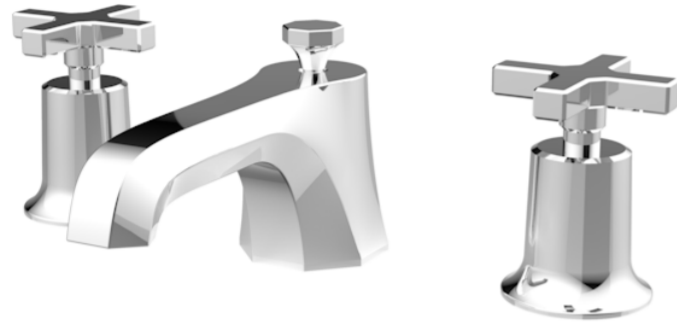

# CROMWELL 3 PIECE CROSS HANDLE BASIN MIXER & WASTE - CHROME

**Product Code:** CR003X

---

## PRODUCT INFORMATION

<b>Width:</b>	250mm
<b>Finish:</b>	Chrome
<b>Height:</b>	80mm
<b>Depth:</b>	120mm
<b>Material:</b>	Brass
<b>Product Type:</b>	3 Piece Basin Mixer Tap, Deck Mounted Basin Mixer Tap
<b>Waste</b>	Pop-up waste included
<b>Guarantee</b>	5 years
<b>Spout Projection (mm)</b>	120mm
<b>Other Features</b>	Pair with a 3 tap hole basin
<b>Material</b>	Brass

## DESCRIPTION

The basis for the design of the CROMWELL collection was to emulate a strong, traditional style of brassware that has contemporary elements to fit in with modern day interiors.

The 3 tap hole basin mixer with cross handles will stand out on its own or can match both the one way and two way thermostatic shower valves that feature the cross handles.

<https://saneux.com/products/cromwell-3-piece-cross-handle-basin-mixer-waste-chrome>