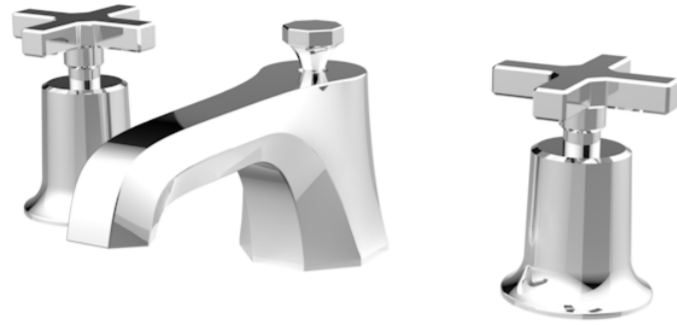

CROMWELL 3 PIECE CROSS HANDLE BASIN MIXER & WASTE - CHROME

Product Code: CR003X

PRODUCT INFORMATION

Width:	250mm
Finish:	Chrome
Height:	80mm
Depth:	120mm
Material:	Brass
Product Type:	3 Piece Basin Mixer Tap, Deck Mounted Basin Mixer Tap
Waste	Pop-up waste included
Guarantee	5 years
Spout Projection (mm)	120mm
Other Features	Pair with a 3 tap hole basin
Material	Brass

DESCRIPTION

The basis for the design of the CROMWELL collection was to emulate a strong, traditional style of brassware that has contemporary elements to fit in with modern day interiors.

The 3 tap hole basin mixer with cross handles will stand out on its own or can match both the one way and two way thermostatic shower valves that feature the cross handles.

Pop-up waste included.

- 1 Bar - Flowrate: 4.1 l/min
- 2 Bar - Flowrate: 7.3 l/min
- 3 Bar - Flowrate: 10.5 l/min
- 4 Bar - Flowrate: 12.5 l/min

Saneux reserves the right to alter the specifications and product range without prior notice. Dimensions are given as a guide only. Dimensions should not be used for surrounding furniture, fixtures and fittings until the product is on site.

<https://saneux.com/products/cromwell-3-piece-cross-handle-basin-mixer-waste-chrome>