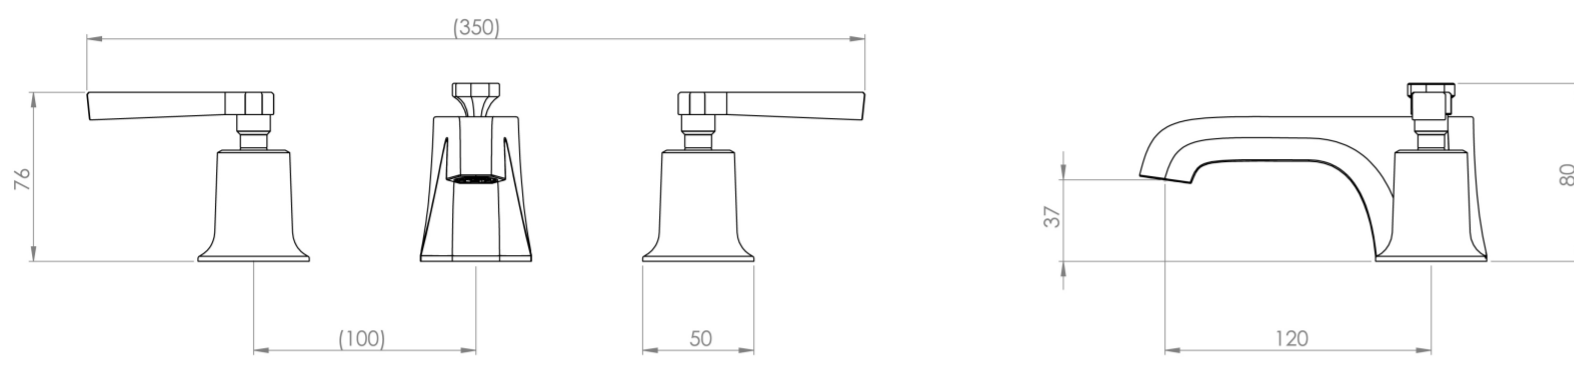

CROMWELL 3 PIECE LEVER HANDLE BASIN MIXER & WASTE - CHROME

Product Code: CR003L

PRODUCT INFORMATION

Width:	350mm
Finish:	Chrome
Height:	80mm
Depth:	120mm
Material:	Brass
Product Type:	Deck Mounted Basin Mixer Tap, 3 Piece Basin Mixer Tap
Waste	Pop-up waste included
Guarantee	5 years
Spout Projection (mm)	120mm
Other Features	Pair with a 3 tap hole basin
Material	Brass

DESCRIPTION

The basis for the design of the CROMWELL collection was to emulate a strong, traditional style of brassware that has contemporary elements to fit in with modern day interiors.

The 3 tap hole basin mixer with lever handles will stand out on its own or can match both the one way and two way thermostatic shower valves that feature the lever handles.

Pop-up waste included.

TECHNICAL DRAWING

FLOW RATE

- 1 Bar - Flowrate: 4.1 l/min
- 2 Bar - Flowrate: 7.3 l/min
- 3 Bar - Flowrate: 10.5 l/min
- 4 Bar - Flowrate: 12.5 l/min

Saneux reserves the right to alter the specifications and product range without prior notice. Dimensions are given as a guide only. Dimensions should not be used for surrounding furniture, fixtures and fittings until the product is on site.