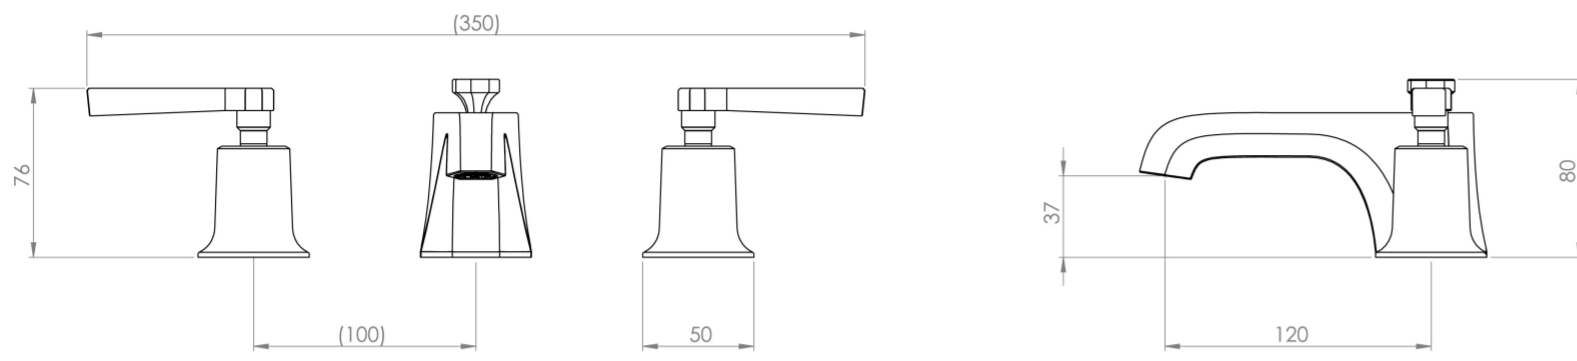

CROMWELL 3 PIECE LEVER HANDLE BASIN MIXER & WASTE - CHROME

Product Code: CR003L

PRODUCT INFORMATION

Width:	350mm
Finish:	Chrome
Height:	80mm
Depth:	120mm
Material:	Brass
Product Type:	Deck Mounted Basin Mixer Tap, 3 Piece Basin Mixer Tap
Waste	Pop-up waste included
Guarantee	5 years
Spout Projection (mm)	120mm
Other Features	Pair with a 3 tap hole basin
Material	Brass

DESCRIPTION

The basis for the design of the CROMWELL collection was to emulate a strong, traditional style of brassware that has contemporary elements to fit in with modern day interiors.

The 3 tap hole basin mixer with lever handles will stand out on its own or can match both the one way and two way thermostatic shower valves that feature the lever handles.

Pop-up waste included.

- 1 Bar - Flowrate: 4.1 l/min
- 2 Bar - Flowrate: 7.3 l/min
- 3 Bar - Flowrate: 10.5 l/min
- 4 Bar - Flowrate: 12.5 l/min

Saneux reserves the right to alter the specifications and product range without prior notice. Dimensions are given as a guide only. Dimensions should not be used for surrounding furniture, fixtures and fittings until the product is on site.

<https://saneux.com/products/cromwell-3-piece-lever-handle-basin-mixer-waste-chrome>