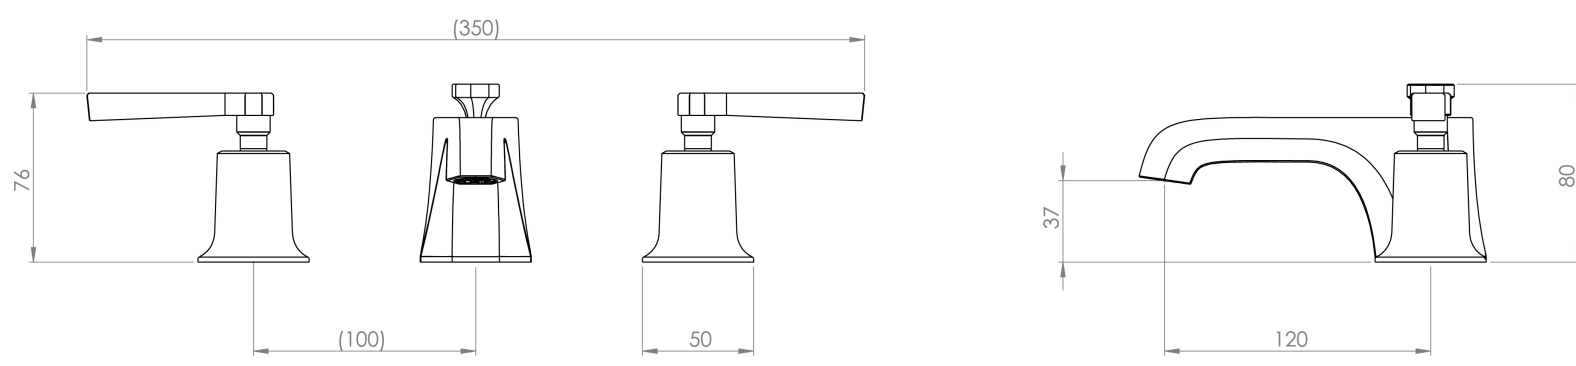

CROMWELL 3 PIECE LEVER HANDLE BASIN MIXER & WASTE - CHROME

Product Code: CR003L

PRODUCT INFORMATION

Width:	350mm
Finish:	Chrome
Height:	80mm
Depth:	120mm
Material:	Brass
Product Type:	Deck Mounted Basin Mixer Tap, 3 Piece Basin Mixer Tap
Waste	Pop-up waste included
Guarantee	5 years
Spout Projection (mm)	120mm
Other Features	Pair with a 3 tap hole basin
Material	Brass

DESCRIPTION

The basis for the design of the CROMWELL collection was to emulate a strong, traditional style of brassware that has contemporary elements to fit in with modern day interiors.

The 3 tap hole basin mixer with lever handles will stand out on its own or can match both the one way and two way thermostatic shower valves that feature the lever handles.

Pop-up waste included.

- 1 Bar - Flowrate: 4.1 l/min
- 2 Bar - Flowrate: 7.3 l/min
- 3 Bar - Flowrate: 10.5 l/min
- 4 Bar - Flowrate: 12.5 l/min

Saneux reserves the right to alter the specifications and product range without prior notice. Dimensions are given as a guide only. Dimensions should not be used for surrounding furniture, fixtures and fittings until the product is on site.

<https://saneux.com/products/cromwell-3-piece-lever-handle-basin-mixer-waste-chrome>