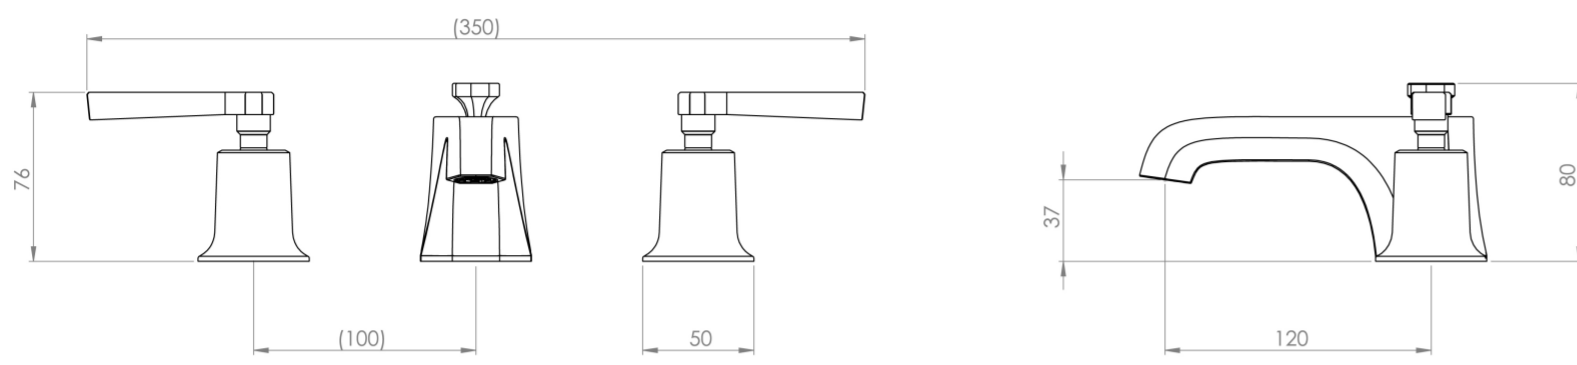

CROMWELL 3 PIECE LEVER HANDLE BASIN MIXER & WASTE - CHROME

Product Code: CR003L

PRODUCT INFORMATION

Width:	350mm
Finish:	Chrome
Height:	80mm
Depth:	120mm
Material:	Brass
Product Type:	Deck Mounted Basin Mixer Tap, 3 Piece Basin Mixer Tap
Waste	Pop-up waste included
Guarantee	5 years
Spout Projection (mm)	120mm
Other Features	Pair with a 3 tap hole basin
Material	Brass

DESCRIPTION

The basis for the design of the CROMWELL collection was to emulate a strong, traditional style of brassware that has contemporary elements to fit in with modern day interiors.

The 3 tap hole basin mixer with lever handles will stand out on its own or can match both the one way and two way thermostatic shower valves that feature the lever handles.

Pop-up waste included.

- 1 Bar - Flowrate: 4.1 l/min
- 2 Bar - Flowrate: 7.3 l/min
- 3 Bar - Flowrate: 10.5 l/min
- 4 Bar - Flowrate: 12.5 l/min

Saneux reserves the right to alter the specifications and product range without prior notice. Dimensions are given as a guide only. Dimensions should not be used for surrounding furniture, fixtures and fittings until the product is on site.

<https://saneux.com/products/cromwell-3-piece-lever-handle-basin-mixer-waste-chrome>