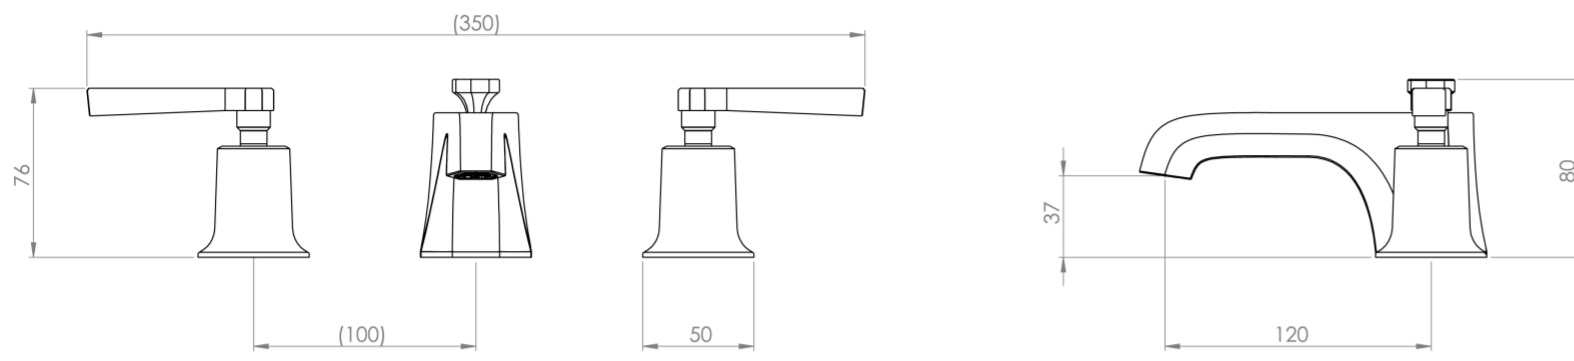

CROMWELL 3 PIECE LEVER HANDLE BASIN MIXER & WASTE - CHROME

Product Code: CR003L

PRODUCT INFORMATION

Width:	350mm
Finish:	Chrome
Height:	80mm
Depth:	120mm
Material:	Brass
Product Type:	Deck Mounted Basin Mixer Tap, 3 Piece Basin Mixer Tap
Waste	Pop-up waste included
Guarantee	5 years
Spout Projection (mm)	120mm
Other Features	Pair with a 3 tap hole basin
Material	Brass

DESCRIPTION

The basis for the design of the CROMWELL collection was to emulate a strong, traditional style of brassware that has contemporary elements to fit in with modern day interiors.

The 3 tap hole basin mixer with lever handles will stand out on its own or can match both the one way and two way thermostatic shower valves that feature the lever handles.

Pop-up waste included.

TECHNICAL DRAWING

FLOW RATE

- 1 Bar - Flowrate: 4.1 l/min
- 2 Bar - Flowrate: 7.3 l/min
- 3 Bar - Flowrate: 10.5 l/min
- 4 Bar - Flowrate: 12.5 l/min

Saneux reserves the right to alter the specifications and product range without prior notice. Dimensions are given as a guide only. Dimensions should not be used for surrounding furniture, fixtures and fittings until the product is on site.