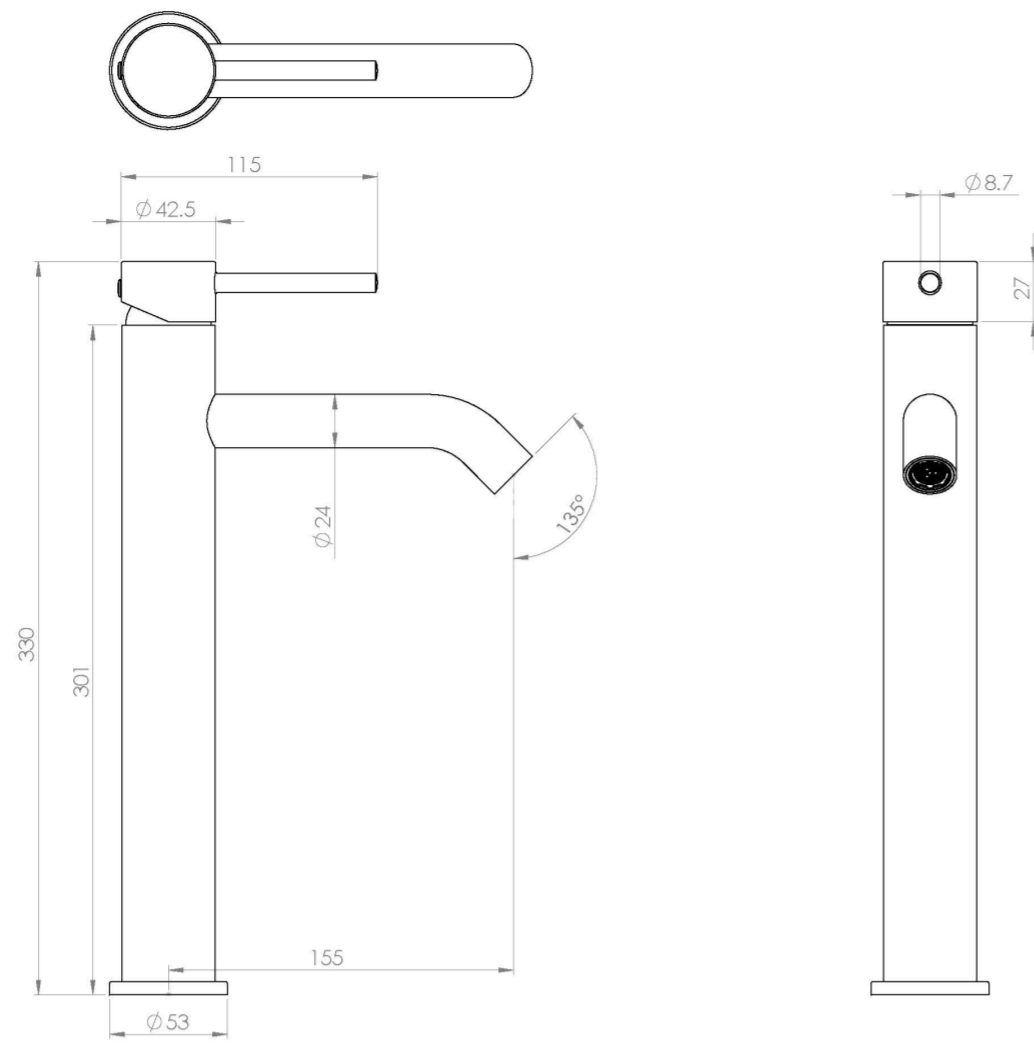

COS TALL BASIN MIXER - BRUSHED NICKEL

Product Code: CO204.BN

PRODUCT INFORMATION

Width:	53mm
Finish:	Brushed Nickel (PVD)
Height:	329.6mm
Depth:	176.7mm
Material:	Brass
Product Type:	Tall Basin Mixer Tap, Deck Mounted Basin Mixer Tap
Approvals:	WRAS Approved
Weight	1.63kg
Waste	Not included, purchase separately
Guarantee	5 years
Spout Projection (mm)	155.5mm
Other Features	Pair with a countertop basin
Material	Brass
Approvals/Standards	WRAS

DESCRIPTION

The COS collection was designed to create brassware that was both modern and classic to suit any style of bathroom.

This COS tall basin mixer in this stunning brushed nickel finish will instantly add a luxury touch to your bathroom, and with it having a PVD finish, it will continuously look flawless for years to come. It is best suited with a countertop basin and countertop because of its height.

Waste to be purchased separately.

TECHNICAL DRAWING

FLOW RATE

- 0.2 Bar - Flowrate: 3.1 l/min
- 0.3 Bar - Flowrate: 3.6 l/min
- 0.4 Bar - Flowrate: 4.1 l/min
- 0.5 Bar - Flowrate: 4.5 l/min
- 1 Bar - Flowrate: 6.3 l/min
- 2 Bar - Flowrate: 9 l/min
- 3 Bar - Flowrate: 11.1 l/min
- 4 Bar - Flowrate: 13 l/min
- 5 Bar - Flowrate: 14.6 l/min