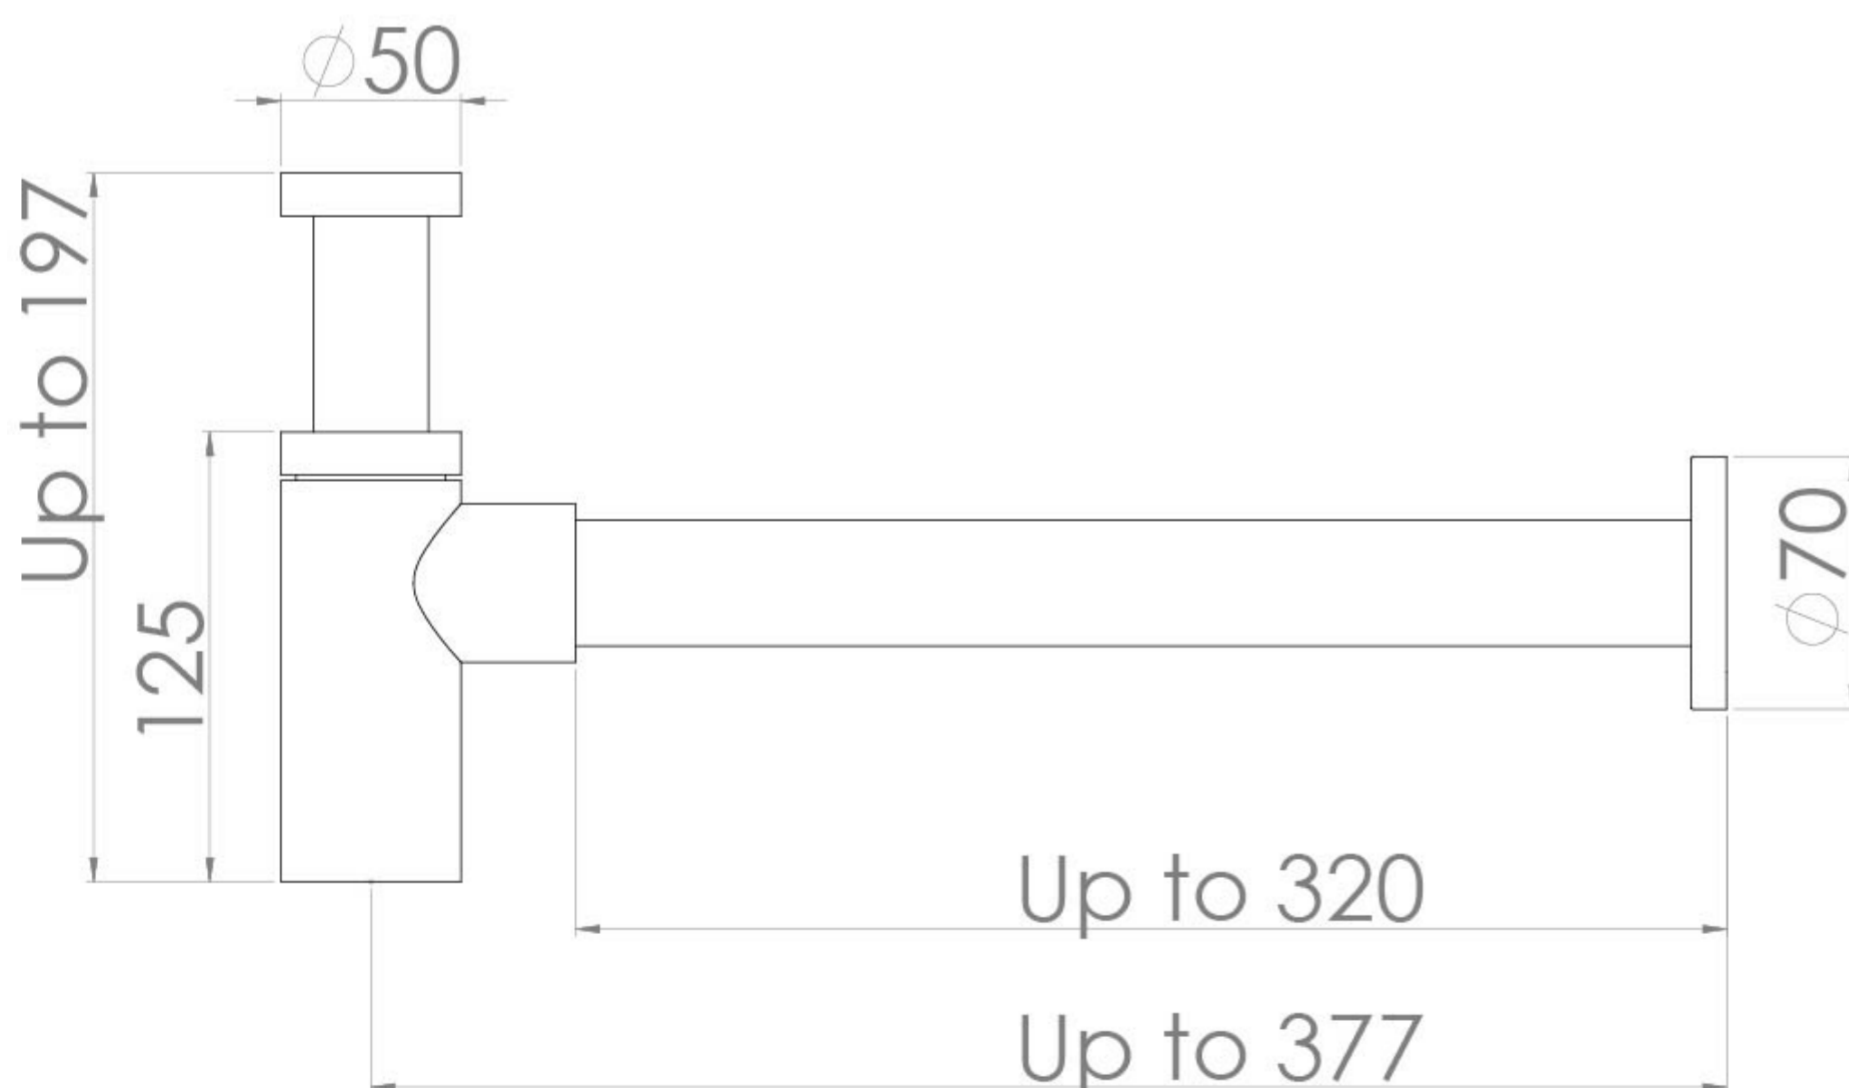

TECHNICAL DRAWING

Saneux reserves the right to alter the specifications and product range without prior notice. Dimensions are given as a guide only. Dimensions should not be used for surrounding furniture, fixtures and fittings until the product is on site.