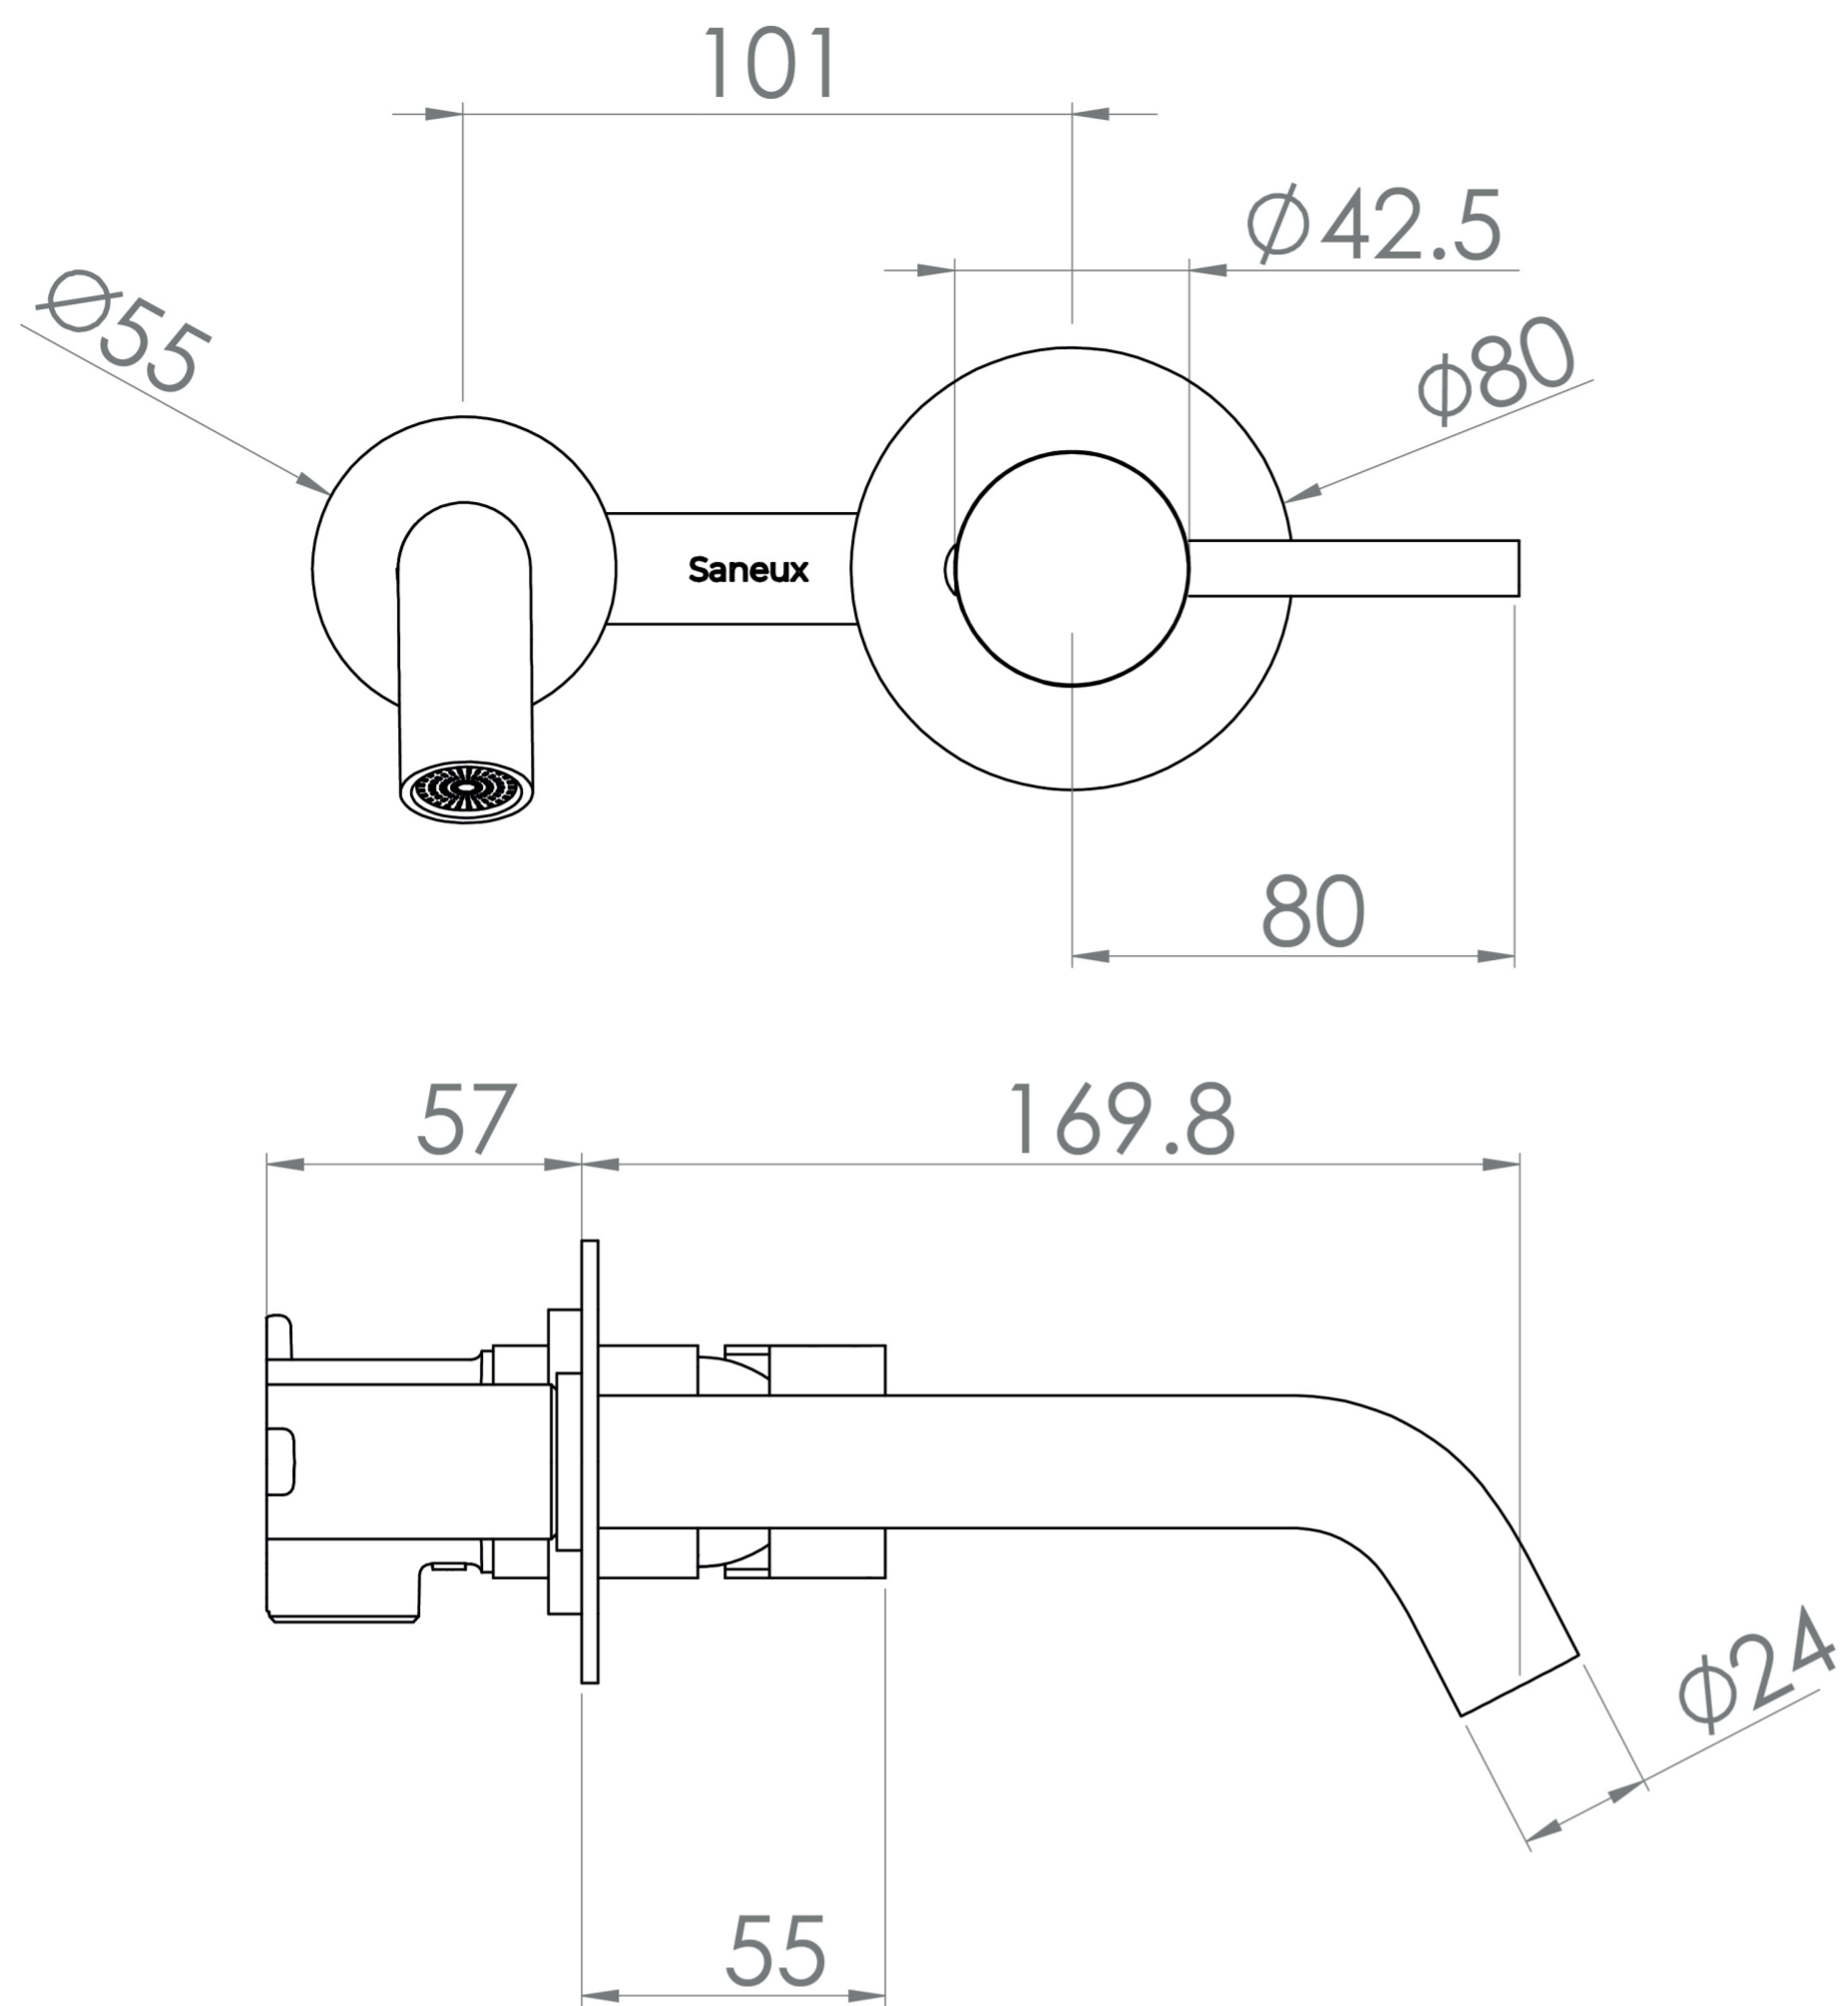

COS WALL MOUNTED 2 PLATE BASIN MIXER – BRUSHED BRASS

Product Code: CO2052.BB

PRODUCT INFORMATION

Width:	208.5mm
Finish:	Brushed Brass (PVD)
Height:	80mm
Depth:	226.8mm
Material:	Brass
Product Type:	Wall Mounted Basin Mixer Tap
Approvals:	WRAS Approved
Weight	1.44kg
Waste	Not included, purchase separately
Guarantee	5 years
Spout Projection (mm)	169.8mm
Other Features	Pair with a 0 tap hole or countertop basin
Material	Brass
Approvals/Standards	WRAS

DESCRIPTION

The COS collection was designed to create brassware that was both modern and classic to suit any style of bathroom.

This COS wall mounted 2 plate basin mixer in this stunning brushed brass finish will instantly add a luxury touch to your bathroom, and with it having a PVD finish, it will continuously look flawless for years to come. Pair it with any of our no tap hole washbasins or our SIENNA countertop basins.

For a shorter spout option (95mm) - use: SP.COS.049

Waste to be purchased separately.

- 0.2 Bar - Flowrate: 3 l/min
- 0.3 Bar - Flowrate: 3.6 l/min
- 0.4 Bar - Flowrate: 4.2 l/min
- 0.5 Bar - Flowrate: 4.6 l/min
- 1 Bar - Flowrate: 6.4 l/min
- 2 Bar - Flowrate: 9.1 l/min
- 3 Bar - Flowrate: 11.2 l/min
- 4 Bar - Flowrate: 13.1 l/min
- 5 Bar - Flowrate: 14.7 l/min